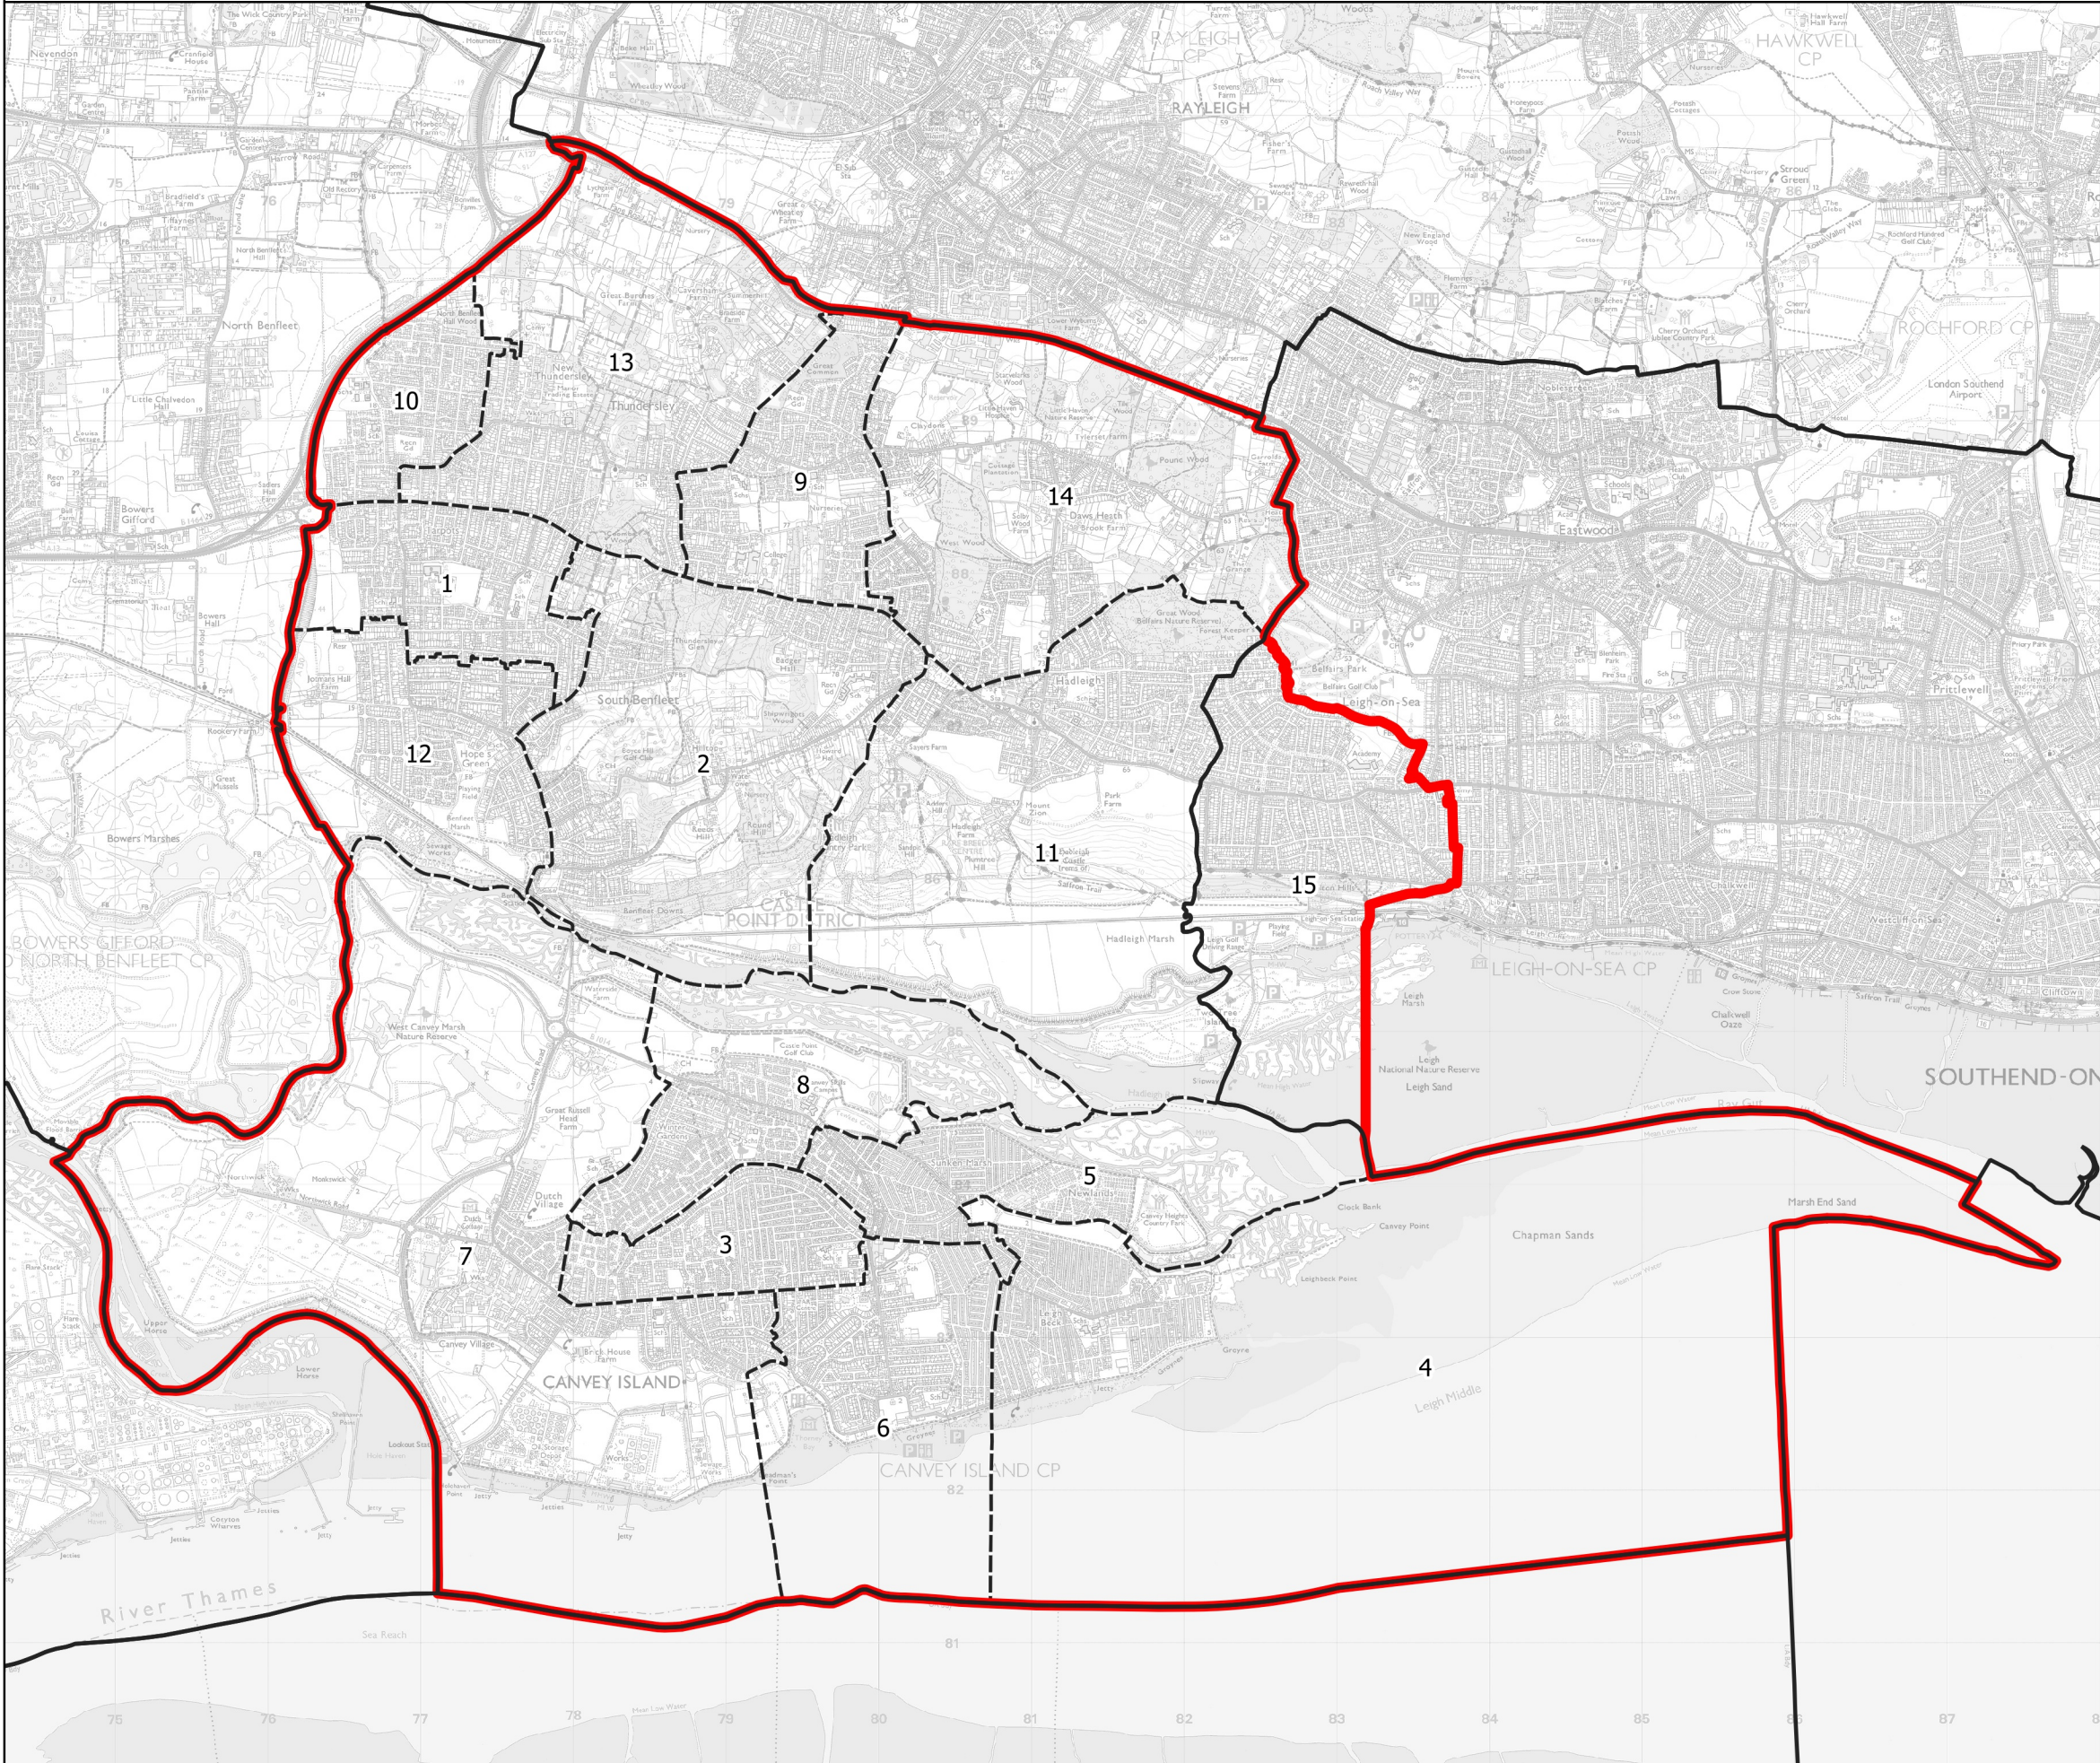

Boundary Commission for England - Initial Proposals for the Eastern Region

Castle Point Borough Constituency - Electorate 76,569

- Wards:
- 1 Appleton
 - 2 Boyce
 - 3 Canvey Island Central
 - 4 Canvey Island East
 - 5 Canvey Island North
 - 6 Canvey Island South
 - 7 Canvey Island West
 - 8 Canvey Island Winter Gardens
 - 9 Cedar Hall
 - 10 St. George's
 - 11 St. James
 - 12 St. Mary's
 - 13 St. Peter's
 - 14 Victoria
 - 15 West Leigh

Constituency
 Local Authorities
 Wards

0 0.6 1.2 km

© Crown copyright and database rights 2021 OS 100018289. You are permitted to use this data solely to enable you to respond to, or interact with, the organisation that provided you with the data. You are not permitted to copy, sub-licence, distribute or sell any of this data to third parties in any form. Third party rights to enforce the terms of this licence shall be reserved to OS.

Castle Point Borough Constituency