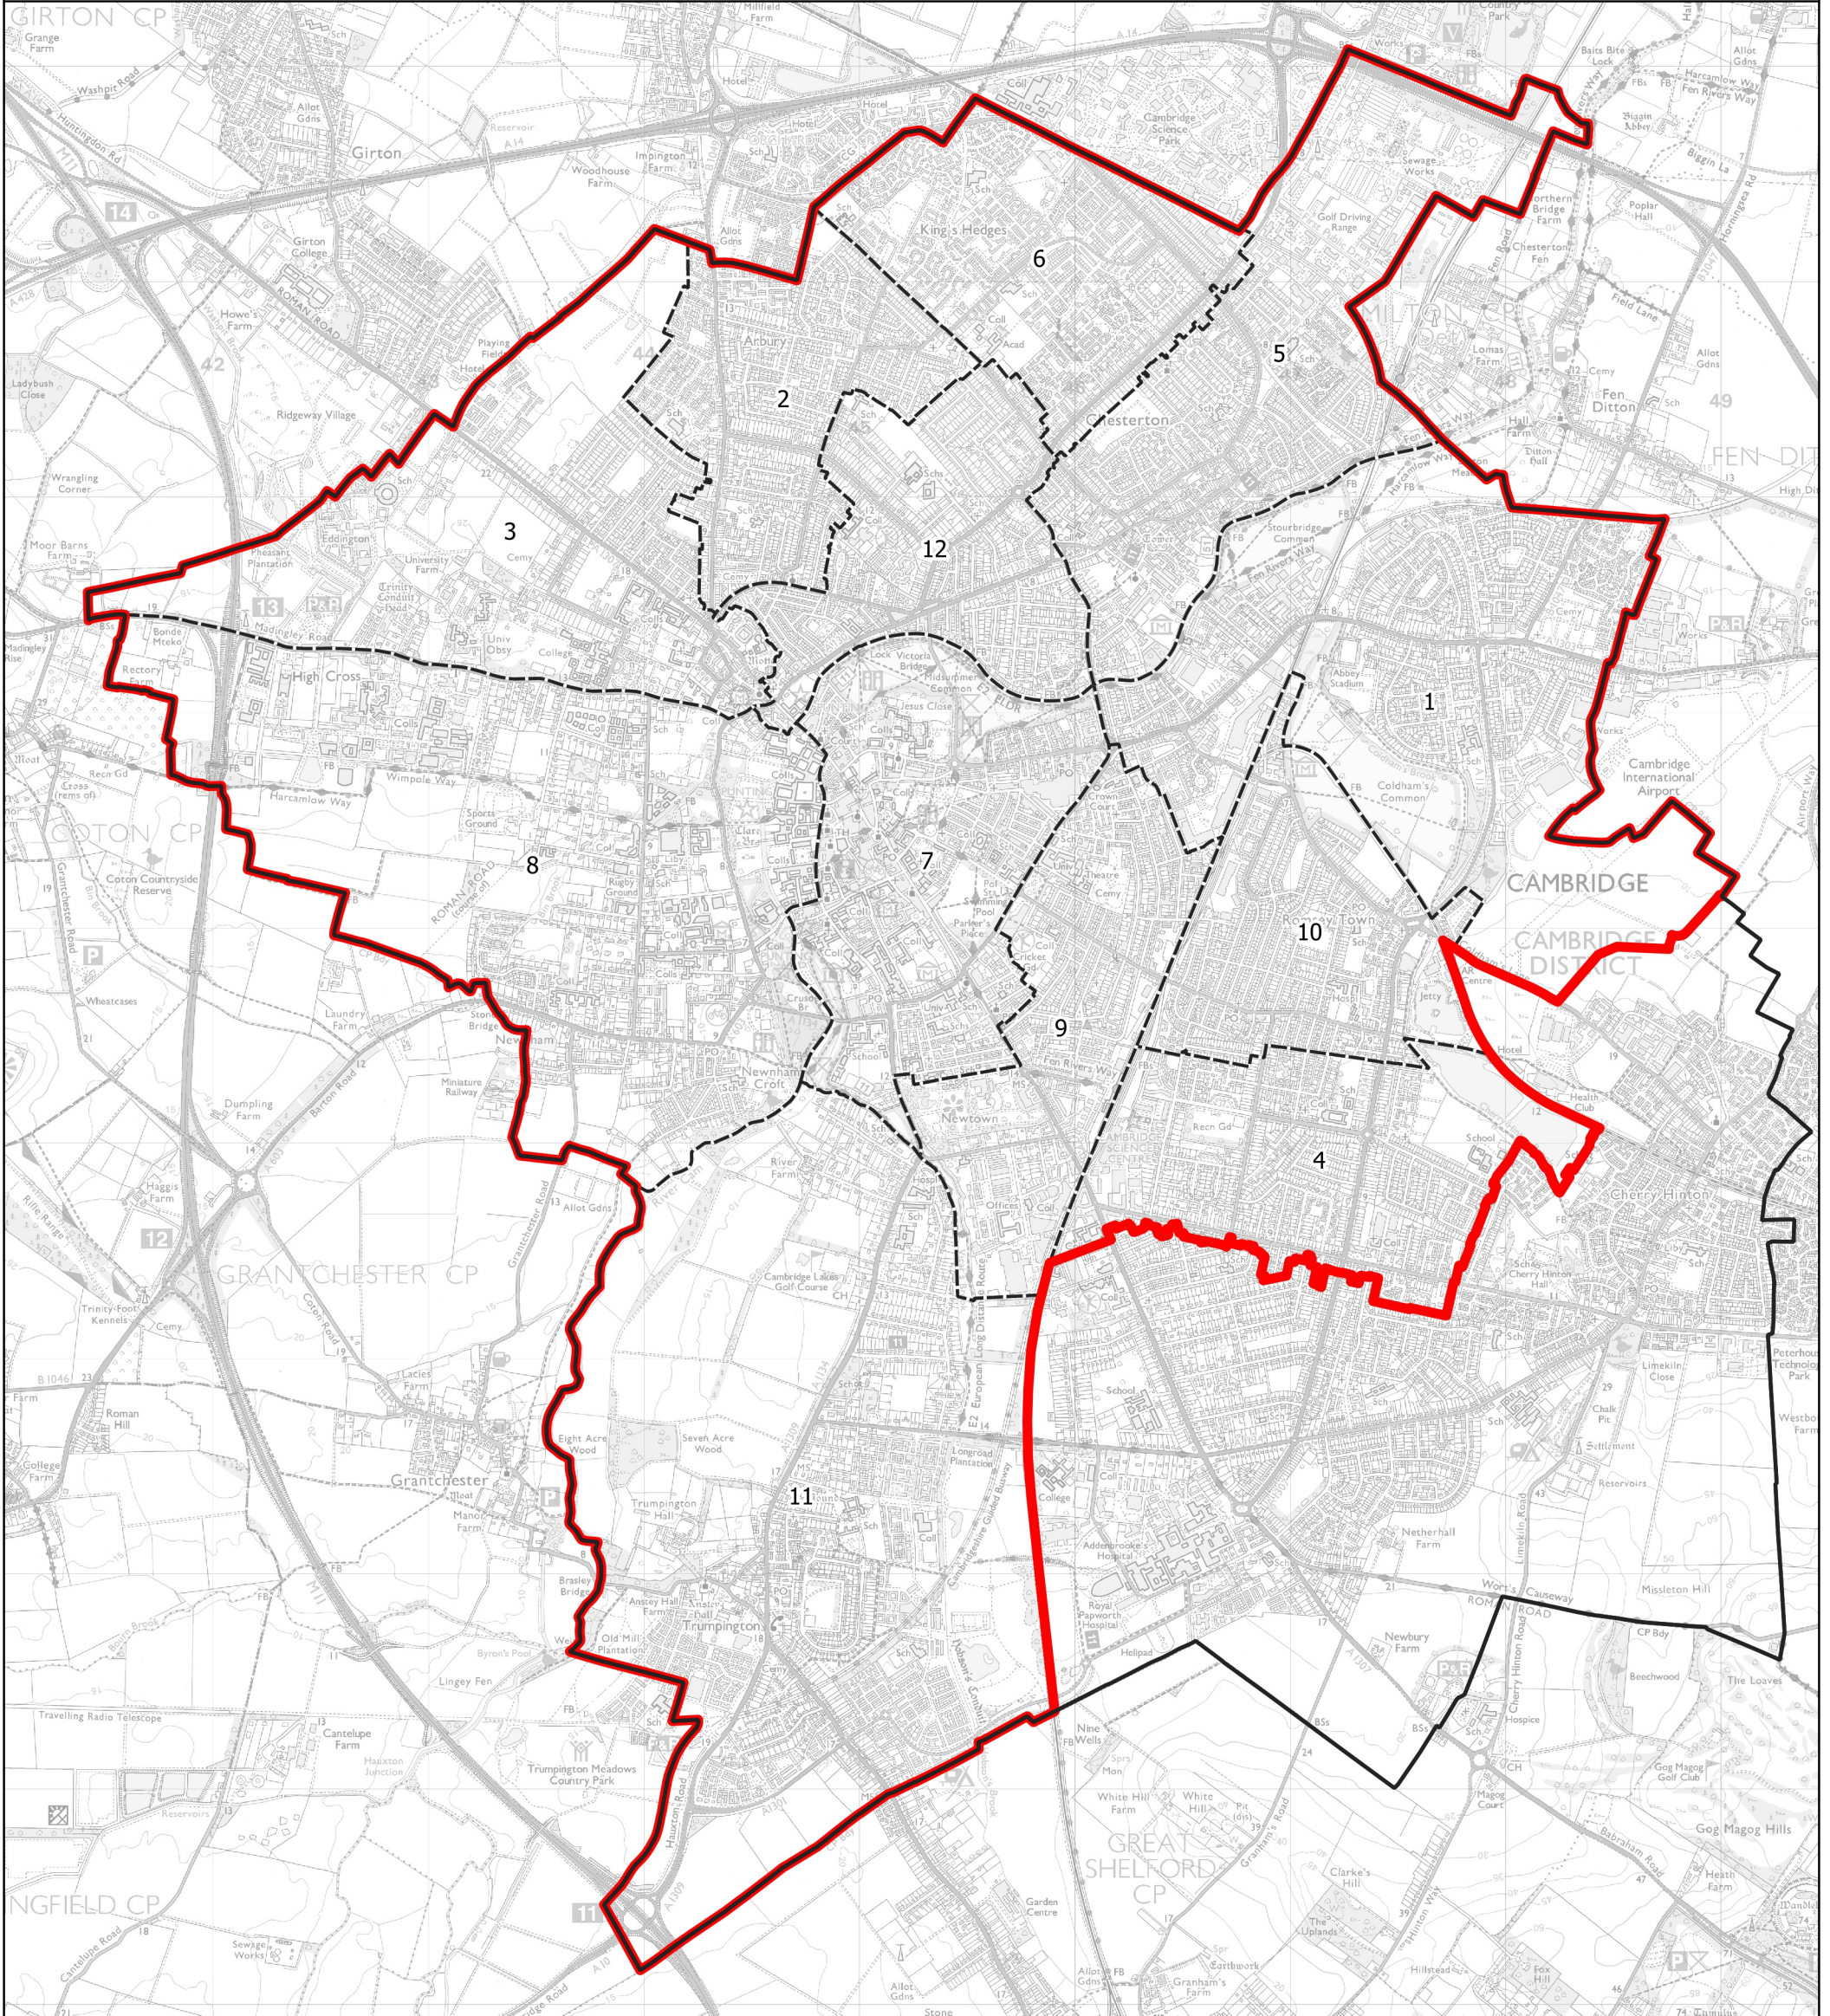

Boundary Commission for England - Initial Proposals for the Eastern Region

Cambridge Borough Constituency - Electorate 72,560

Wards:

- | | |
|-------------------|--------------------|
| 1 Abbey | 8 Newnham |
| 2 Arbury | 9 Petersfield |
| 3 Castle | 10 Romsey |
| 4 Coleridge | 11 Trumpington |
| 5 East Chesterton | 12 West Chesterton |
| 6 King's Hedges | |
| 7 Market | |

- Constituency
- Local Authorities
- Wards

© Crown copyright and database rights 2021 OS 100018289. You are permitted to use this data solely to enable you to respond to, or interact with, the organisation that provided you with the data. You are not permitted to copy, sub-licence, distribute or sell any of this data to third parties in any form. Third party rights to enforce the terms of this licence shall be reserved to OS.

Cambridge Borough Constituency