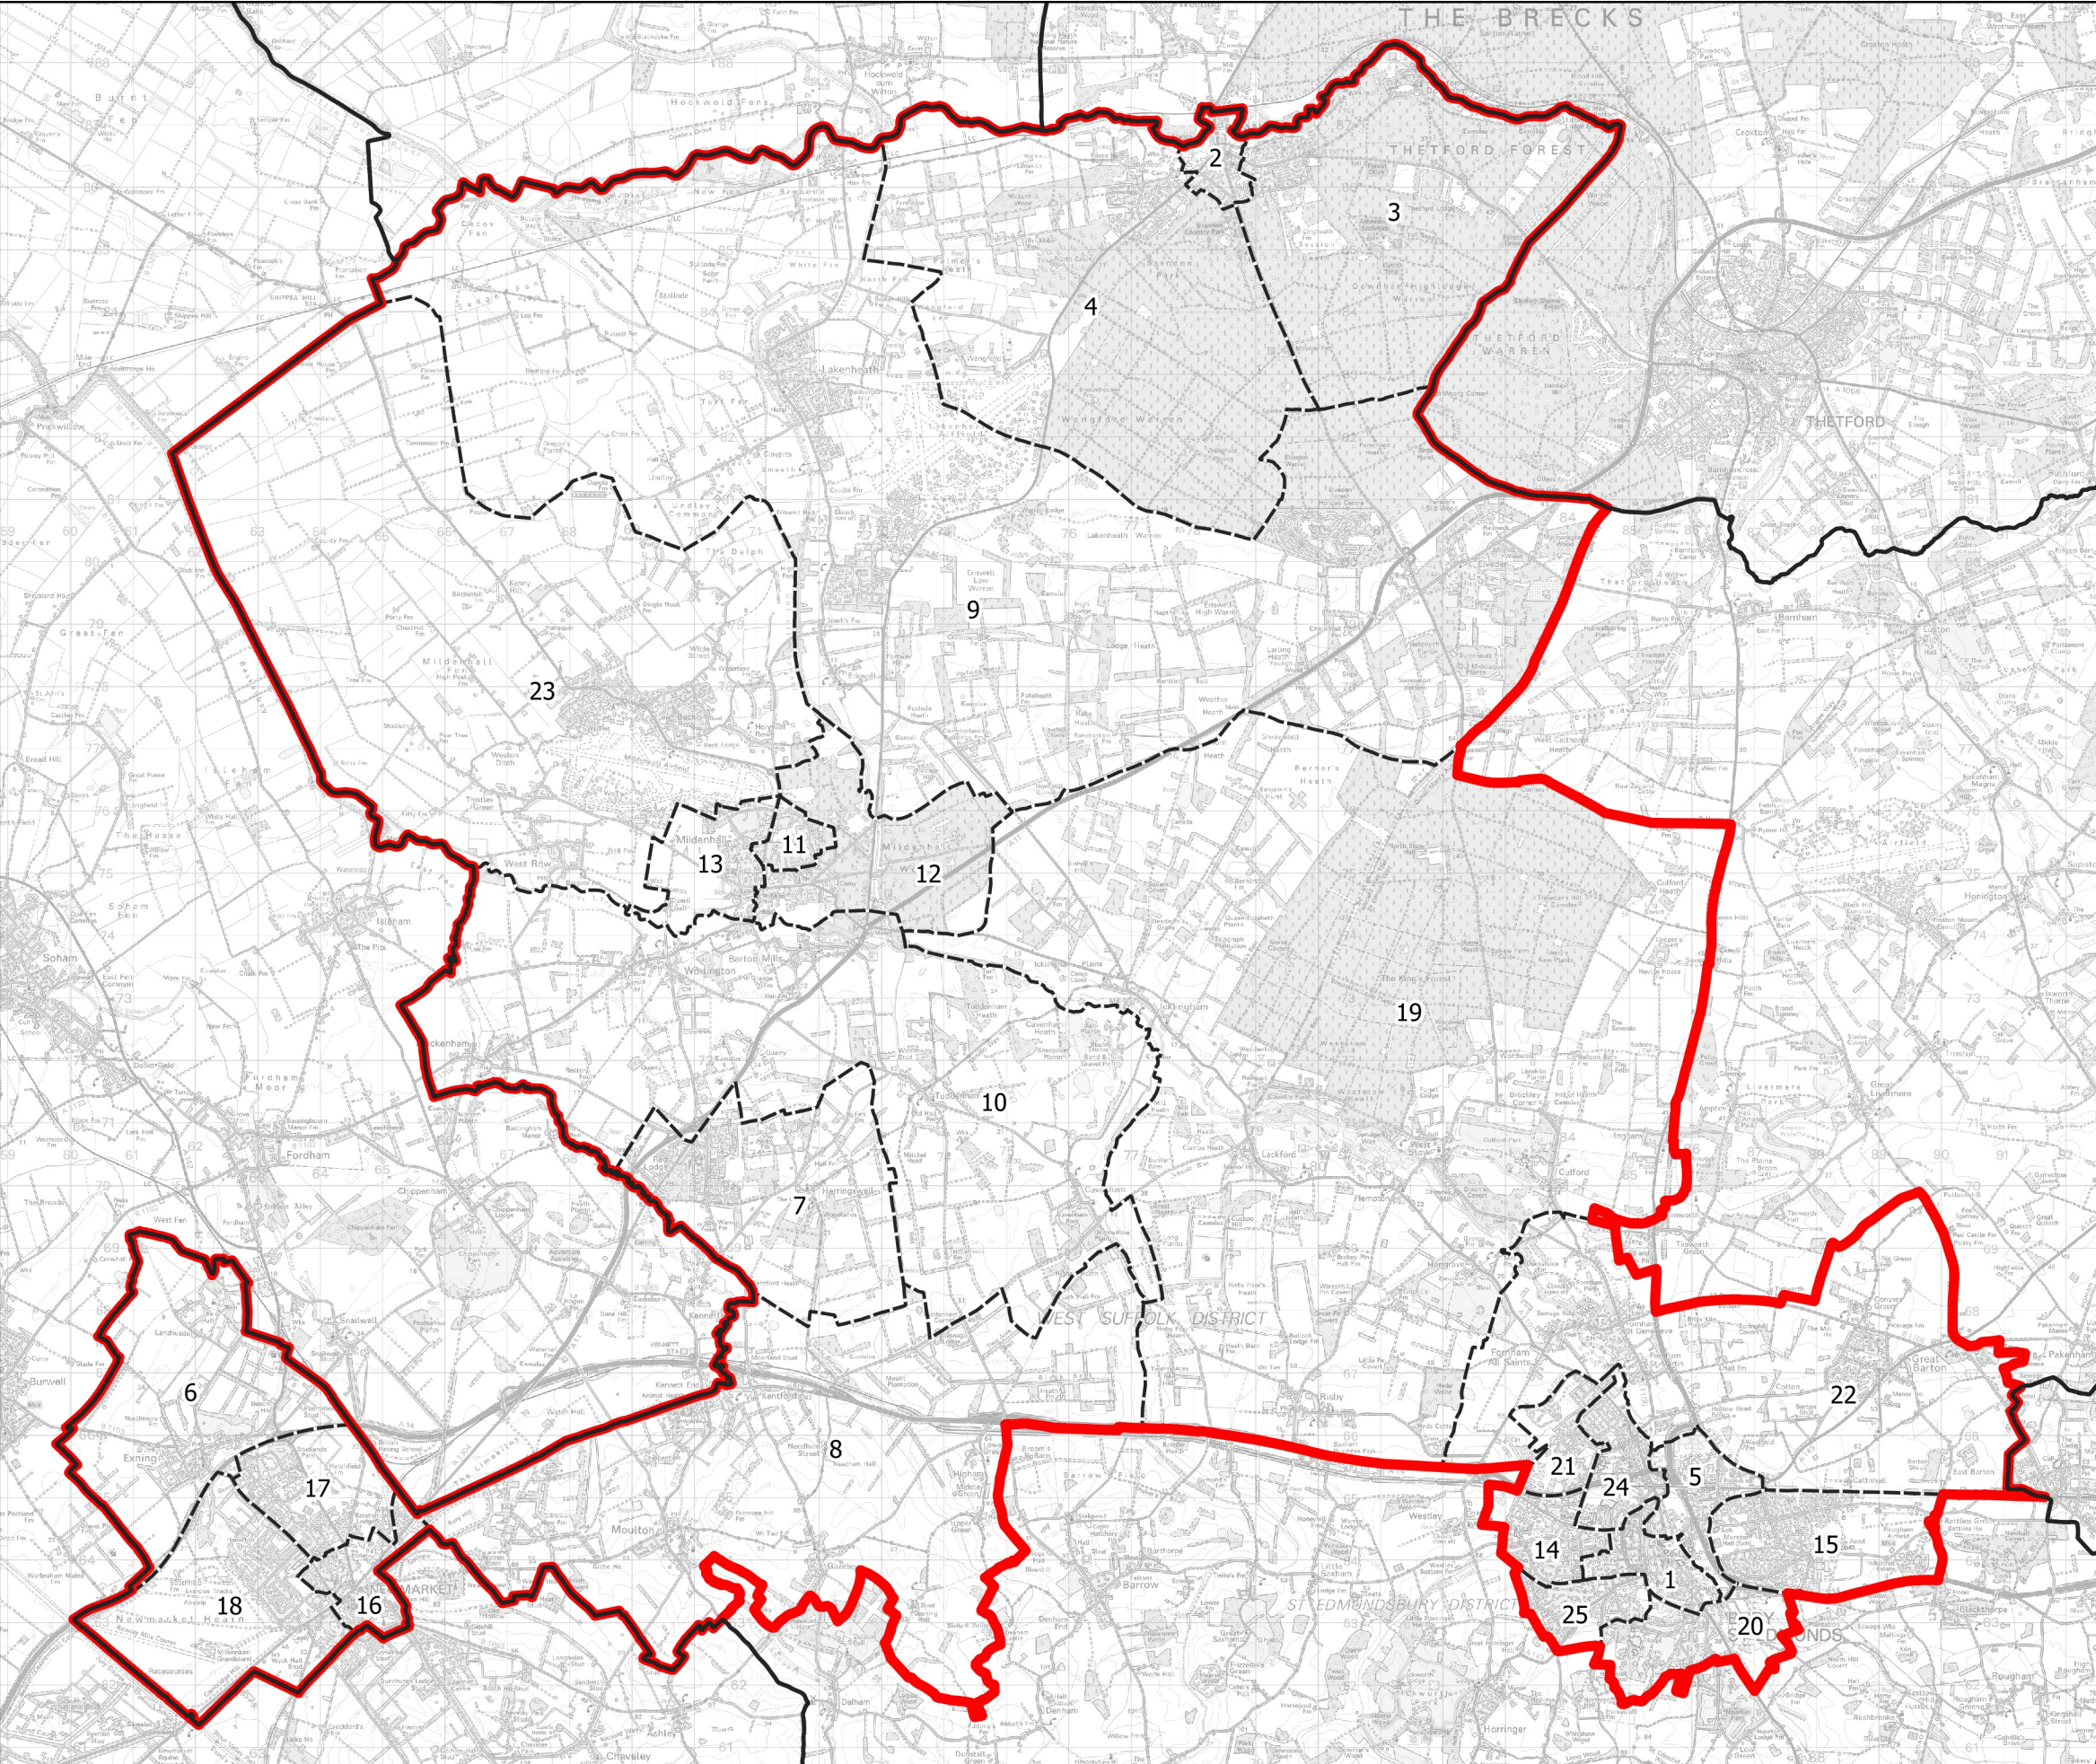

Boundary Commission for England - Initial Proposals for the Eastern Region

Bury St Edmunds and Newmarket County Constituency - Electorate 75,055

- Wards:
- 1 Abbeygate
 - 2 Brandon Central
 - 3 Brandon East
 - 4 Brandon West
 - 5 Eastgate
 - 6 Exning
 - 7 Icen
 - 8 Kentford & Moulton
 - 9 Lakenheath
 - 10 Manor
 - 11 Mildenhall Great Heath
 - 12 Mildenhall Kingsway & Market
 - 13 Mildenhall Queensway
 - 14 Minden
 - 15 Moreton Hall
 - 16 Newmarket East
 - 17 Newmarket North
 - 18 Newmarket West
 - 19 Risby
 - 20 Southgate
 - 21 St. Olaves
 - 22 The Fornhams & Great Barton
 - 23 The Rows
 - 24 Tollgate
 - 25 Westgate

- Constituency
- Local Authorities
- Wards

0 1 2 km

© Crown copyright and database rights 2021 OS 100018289. You are permitted to use this data solely to enable you to respond to, or interact with, the organisation that provided you with the data. You are not permitted to copy, sub-license, distribute or sell any of this data to third parties in any form. Third party rights to enforce the terms of this licence shall be reserved to OS.

Bury St Edmunds and Newmarket County Constituency