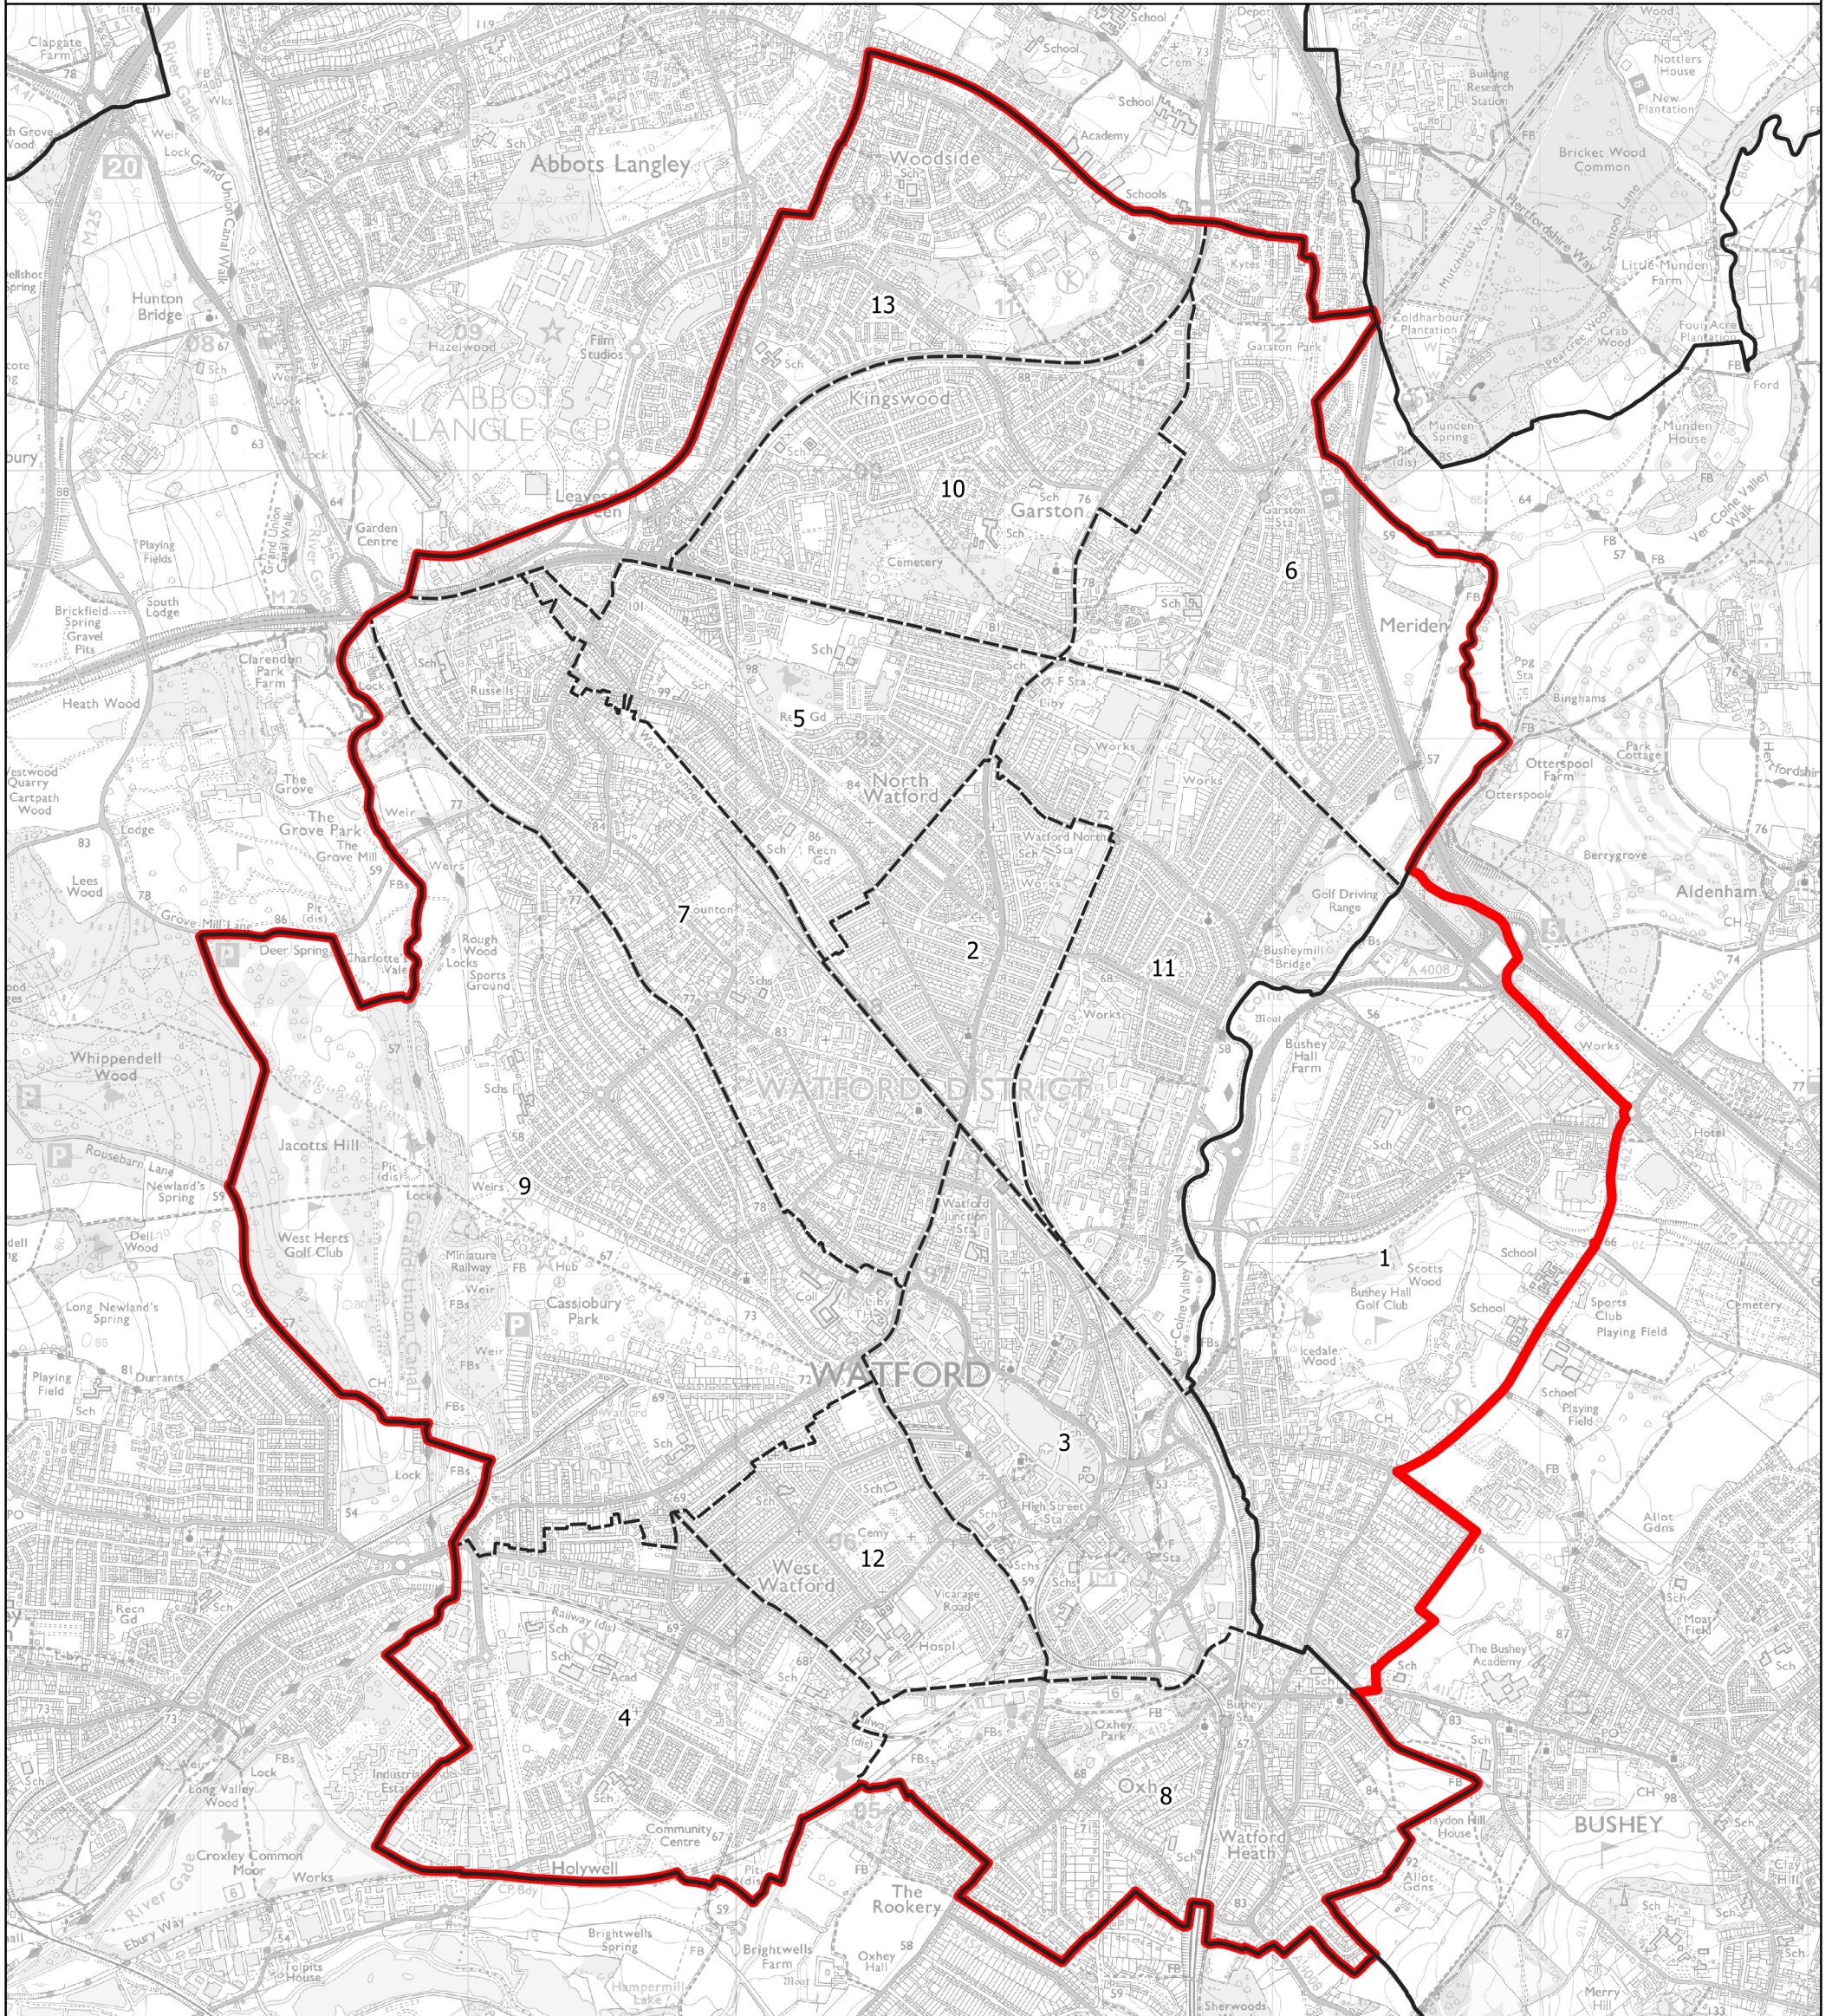

# Boundary Commission for England - Initial Proposals for the Eastern Region

Watford Borough Constituency - Electorate 70,576

**Wards:**

- |                |                |
|----------------|----------------|
| 1 Bushey North | 8 Oxhey        |
| 2 Callowland   | 9 Park         |
| 3 Central      | 10 Stanborough |
| 4 Holywell     | 11 Tudor       |
| 5 Leggatts     | 12 Vicarage    |
| 6 Meriden      | 13 Woodside    |
| 7 Nascot       |                |