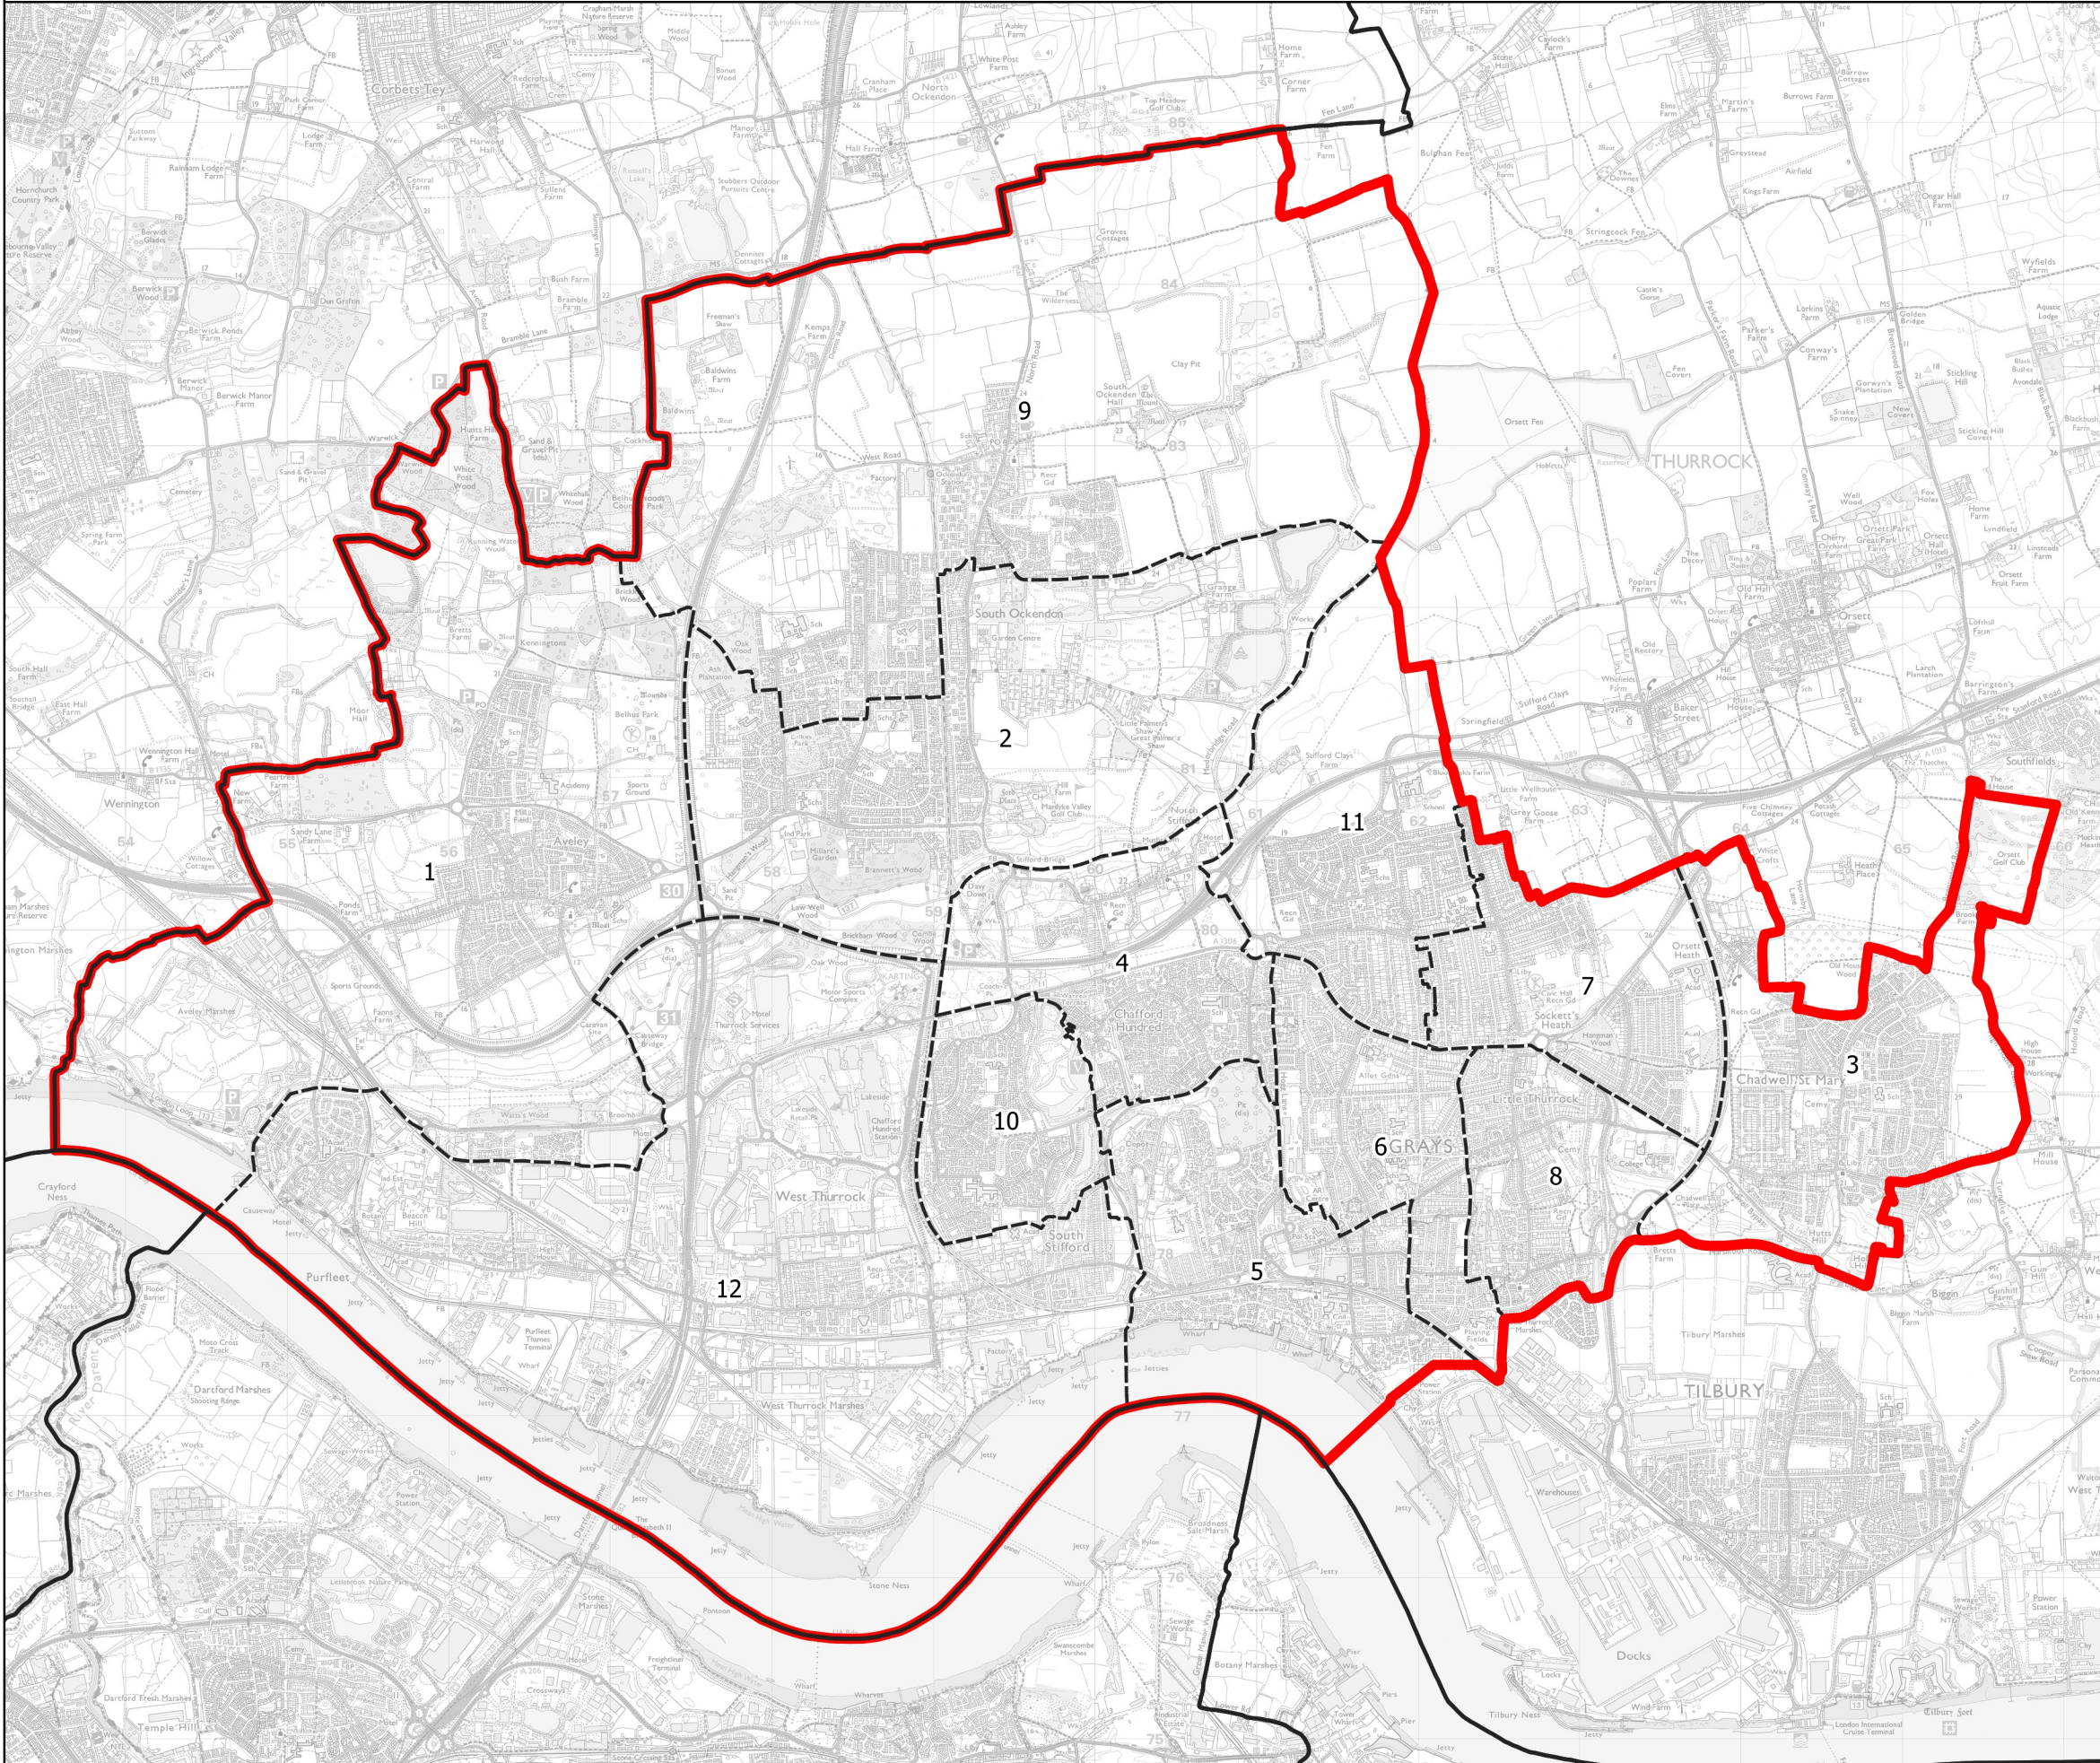

Boundary Commission for England - Initial Proposals for the Eastern Region

Thurrock Borough Constituency - Electorate 72,023

- Wards:
- 1 Aveley and Uplands
 - 2 Belhus
 - 3 Chadwell St. Mary
 - 4 Chafford and North Stifford
 - 5 Grays Riverside
 - 6 Grays Thurrock
 - 7 Little Thurrock Blackshots
 - 8 Little Thurrock Rectory
 - 9 Ockendon
 - 10 South Chafford
 - 11 Stifford Clays
 - 12 West Thurrock and South Stifford