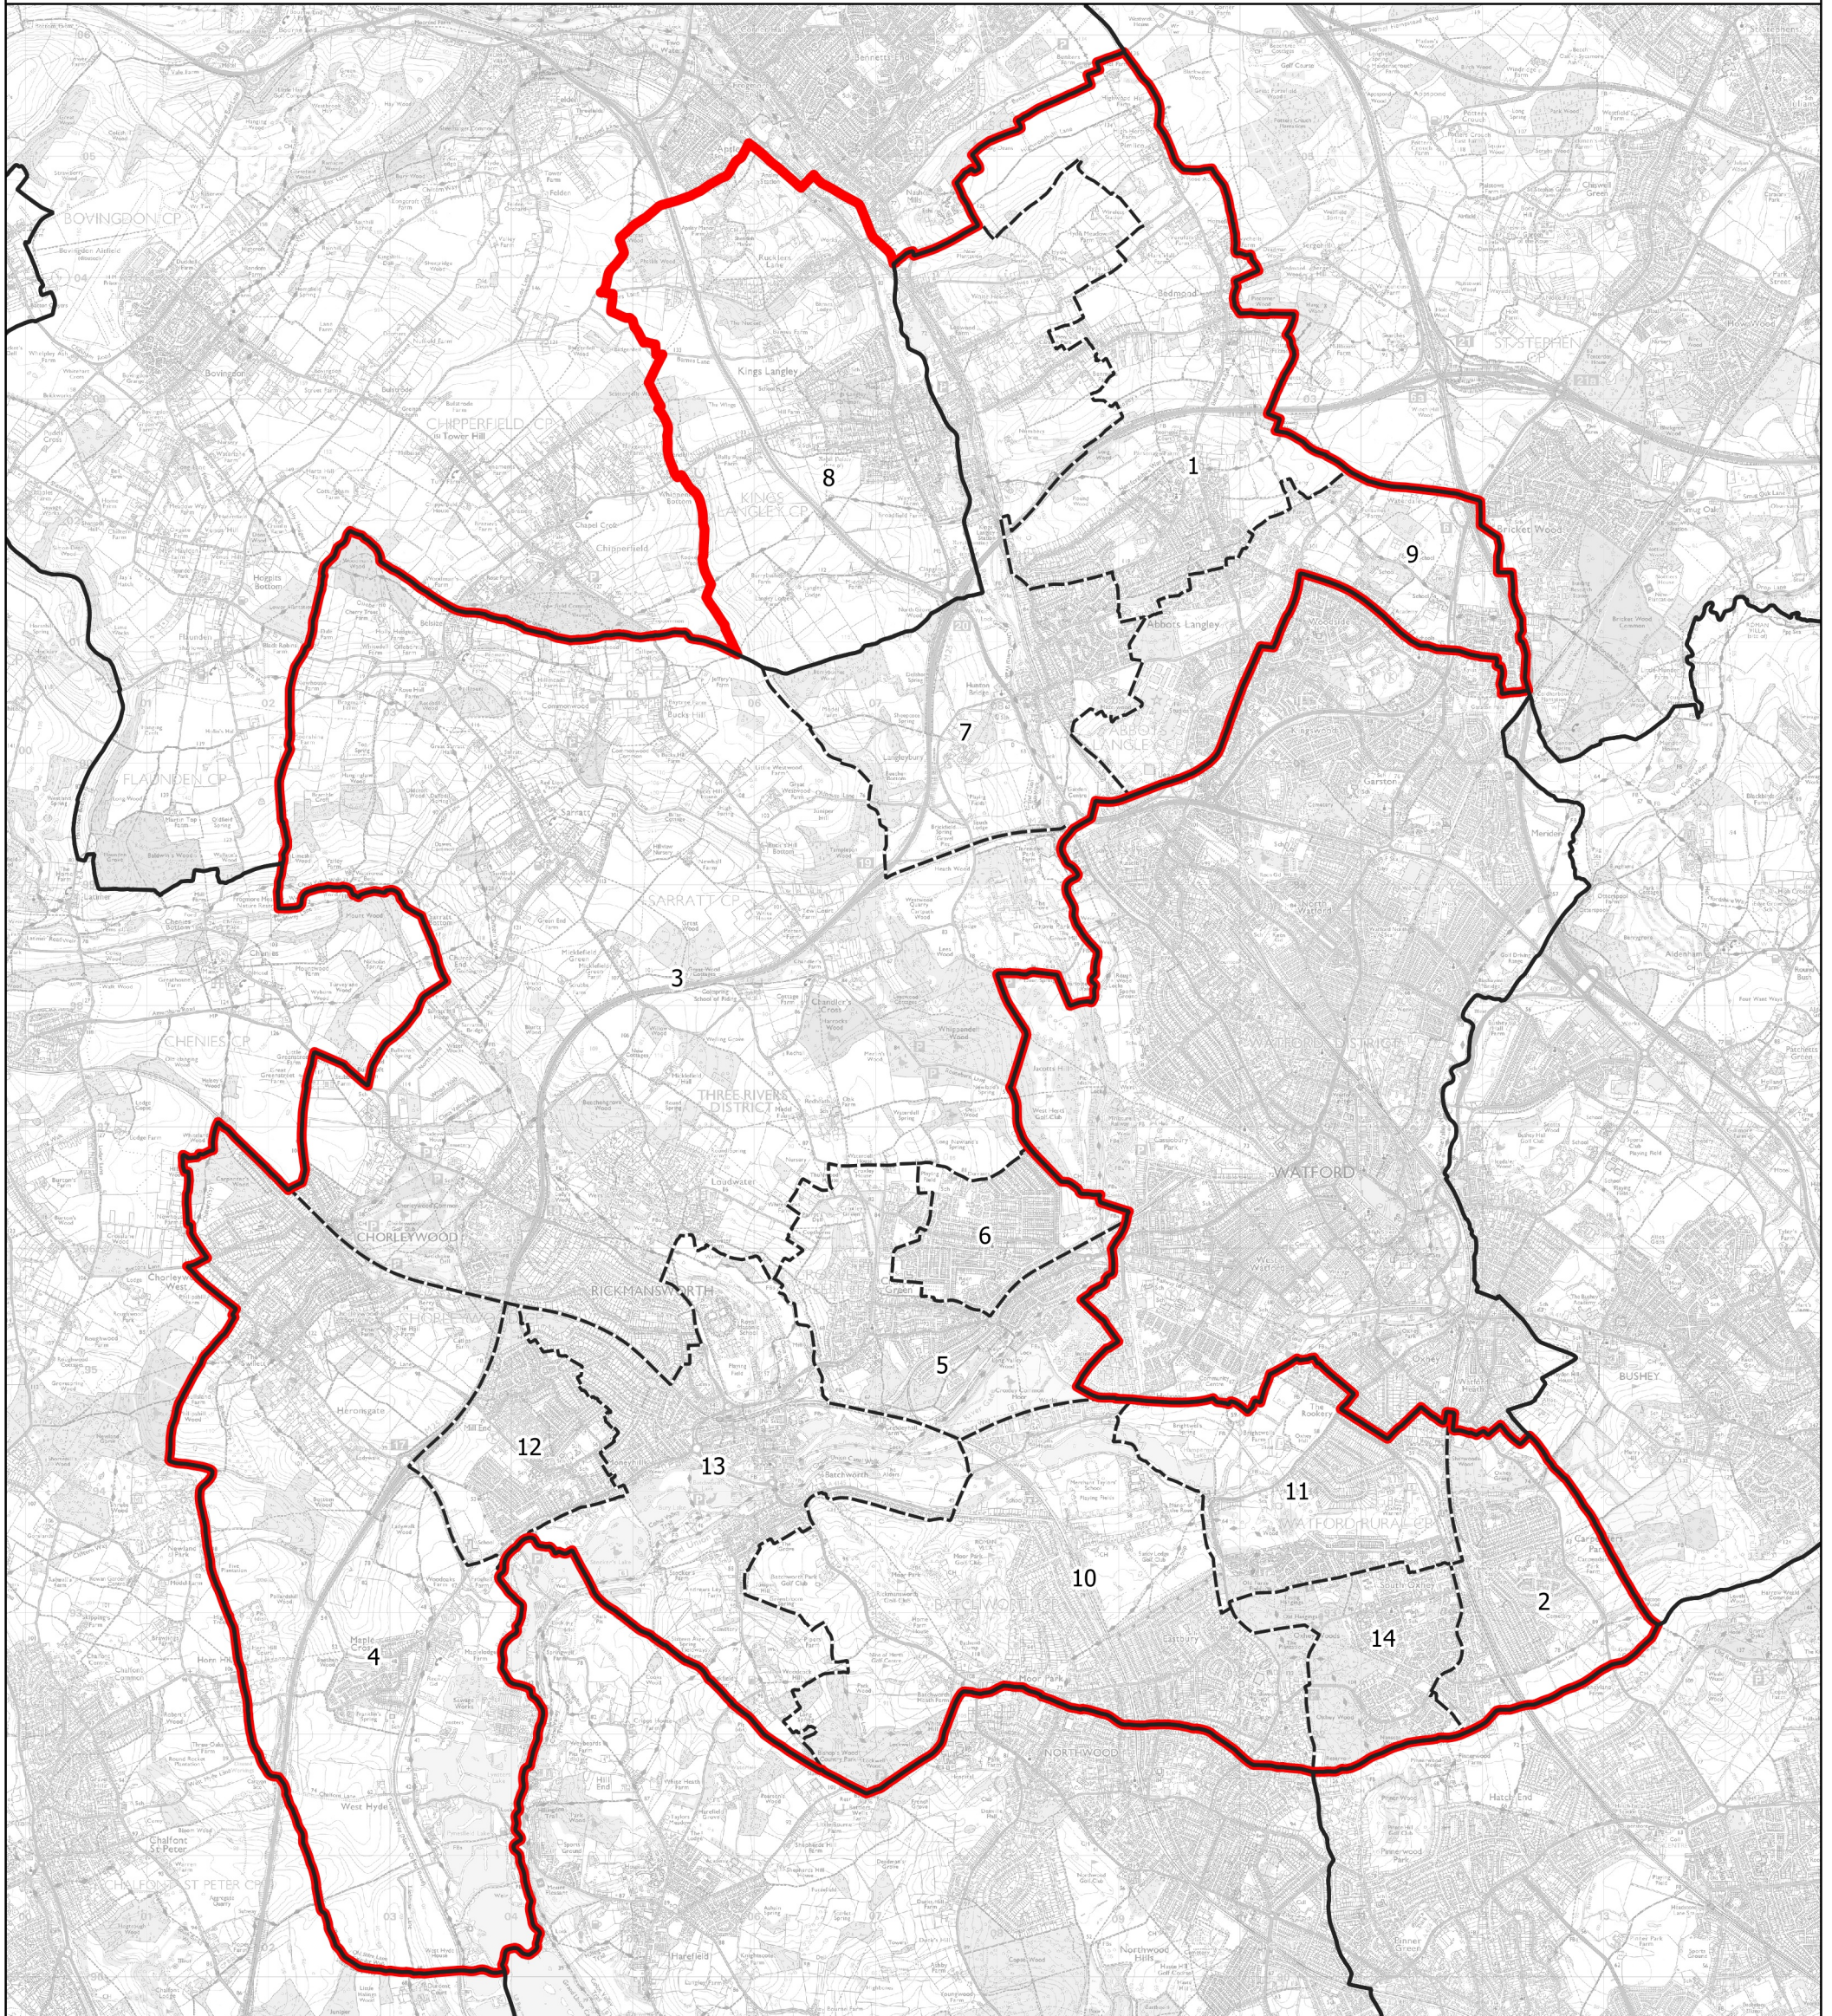

# Boundary Commission for England - Initial Proposals for the Eastern Region

Three Rivers County Constituency - Electorate 71,552

**Wards:**

- |                                   |                         |                       |
|-----------------------------------|-------------------------|-----------------------|
| 1 Abbots Langley & Bedmond        | 6 Durrants              | 13 Rickmansworth Town |
| 2 Carpenders Park                 | 7 Gade Valley           | 14 South Oxhey        |
| 3 Chorleywood North & Sarratt     | 8 Kings Langley         |                       |
| 4 Chorleywood South & Maple Cross | 9 Leavesden             |                       |
| 5 Dickinsons                      | 10 Moor Park & Eastbury |                       |
|                                   | 11 Oxhey Hall & Hayling |                       |
|                                   | 12 Penn & Mill End      |                       |

- Constituency
- Local Authorities
- Wards

© Crown copyright and database rights 2021 OS 100018289. You are permitted to use this data solely to enable you to respond to, or interact with, the organisation that provided you with the data. You are not permitted to copy, sub-licence, distribute or sell any of this data to third parties in any form. Third party rights to enforce the terms of this licence shall be reserved to OS.

## Three Rivers County Constituency