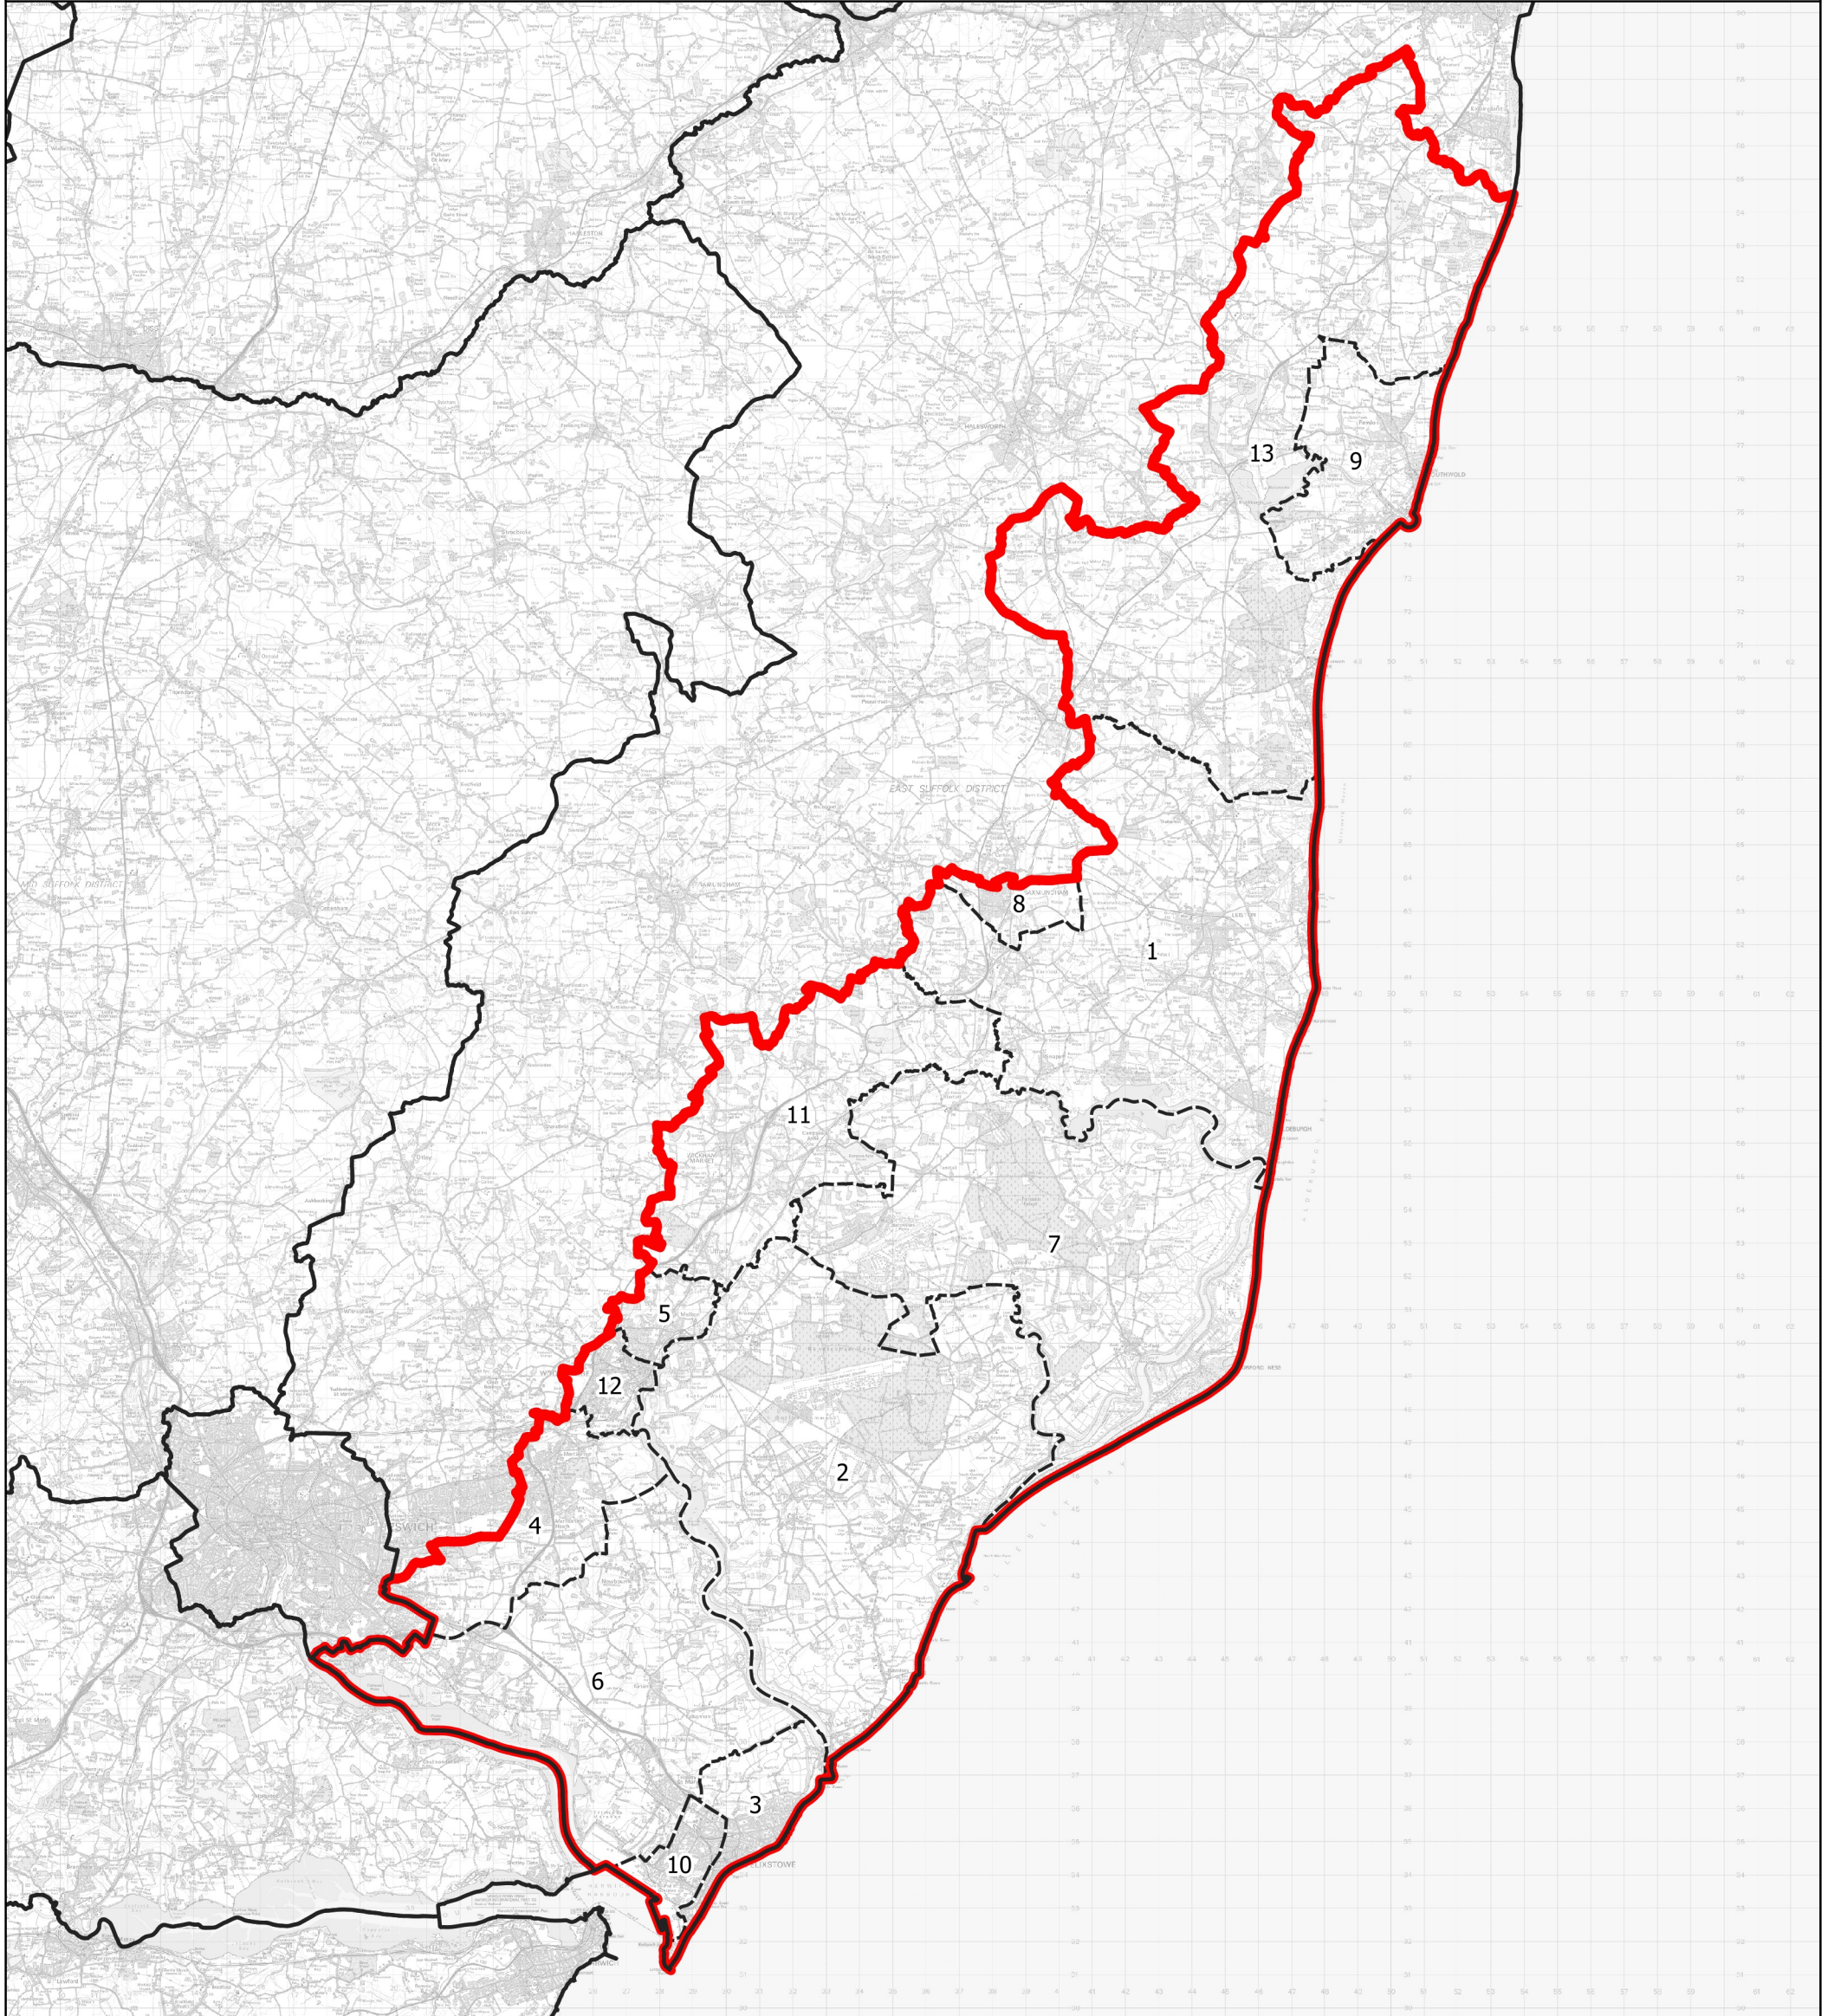

Boundary Commission for England - Initial Proposals for the Eastern Region

Suffolk Coastal County Constituency - Electorate 73,270

Wards:

- | | |
|----------------------------|-----------------------------------|
| 1 Aldeburgh & Leiston | 8 Saxmundham |
| 2 Deben | 9 Southwold |
| 3 Eastern Felixstowe | 10 Western Felixstowe |
| 4 Martlesham & Purdis Farm | 11 Wickham Market |
| 5 Melton | 12 Woodbridge |
| 6 Orwell & Villages | 13 Wrentham, Wangford & Westleton |
| 7 Rendlesham & Orford | |

-  Constituency
-  Local Authorities
-  Wards

© Crown copyright and database rights 2021 OS 100018289. You are permitted to use this data solely to enable you to respond to, or interact with, the organisation that provided you with the data. You are not permitted to copy, sub-licence, distribute or sell any of this data to third parties in any form. Third party rights to enforce the terms of this licence shall be reserved to OS.

Suffolk Coastal County Constituency