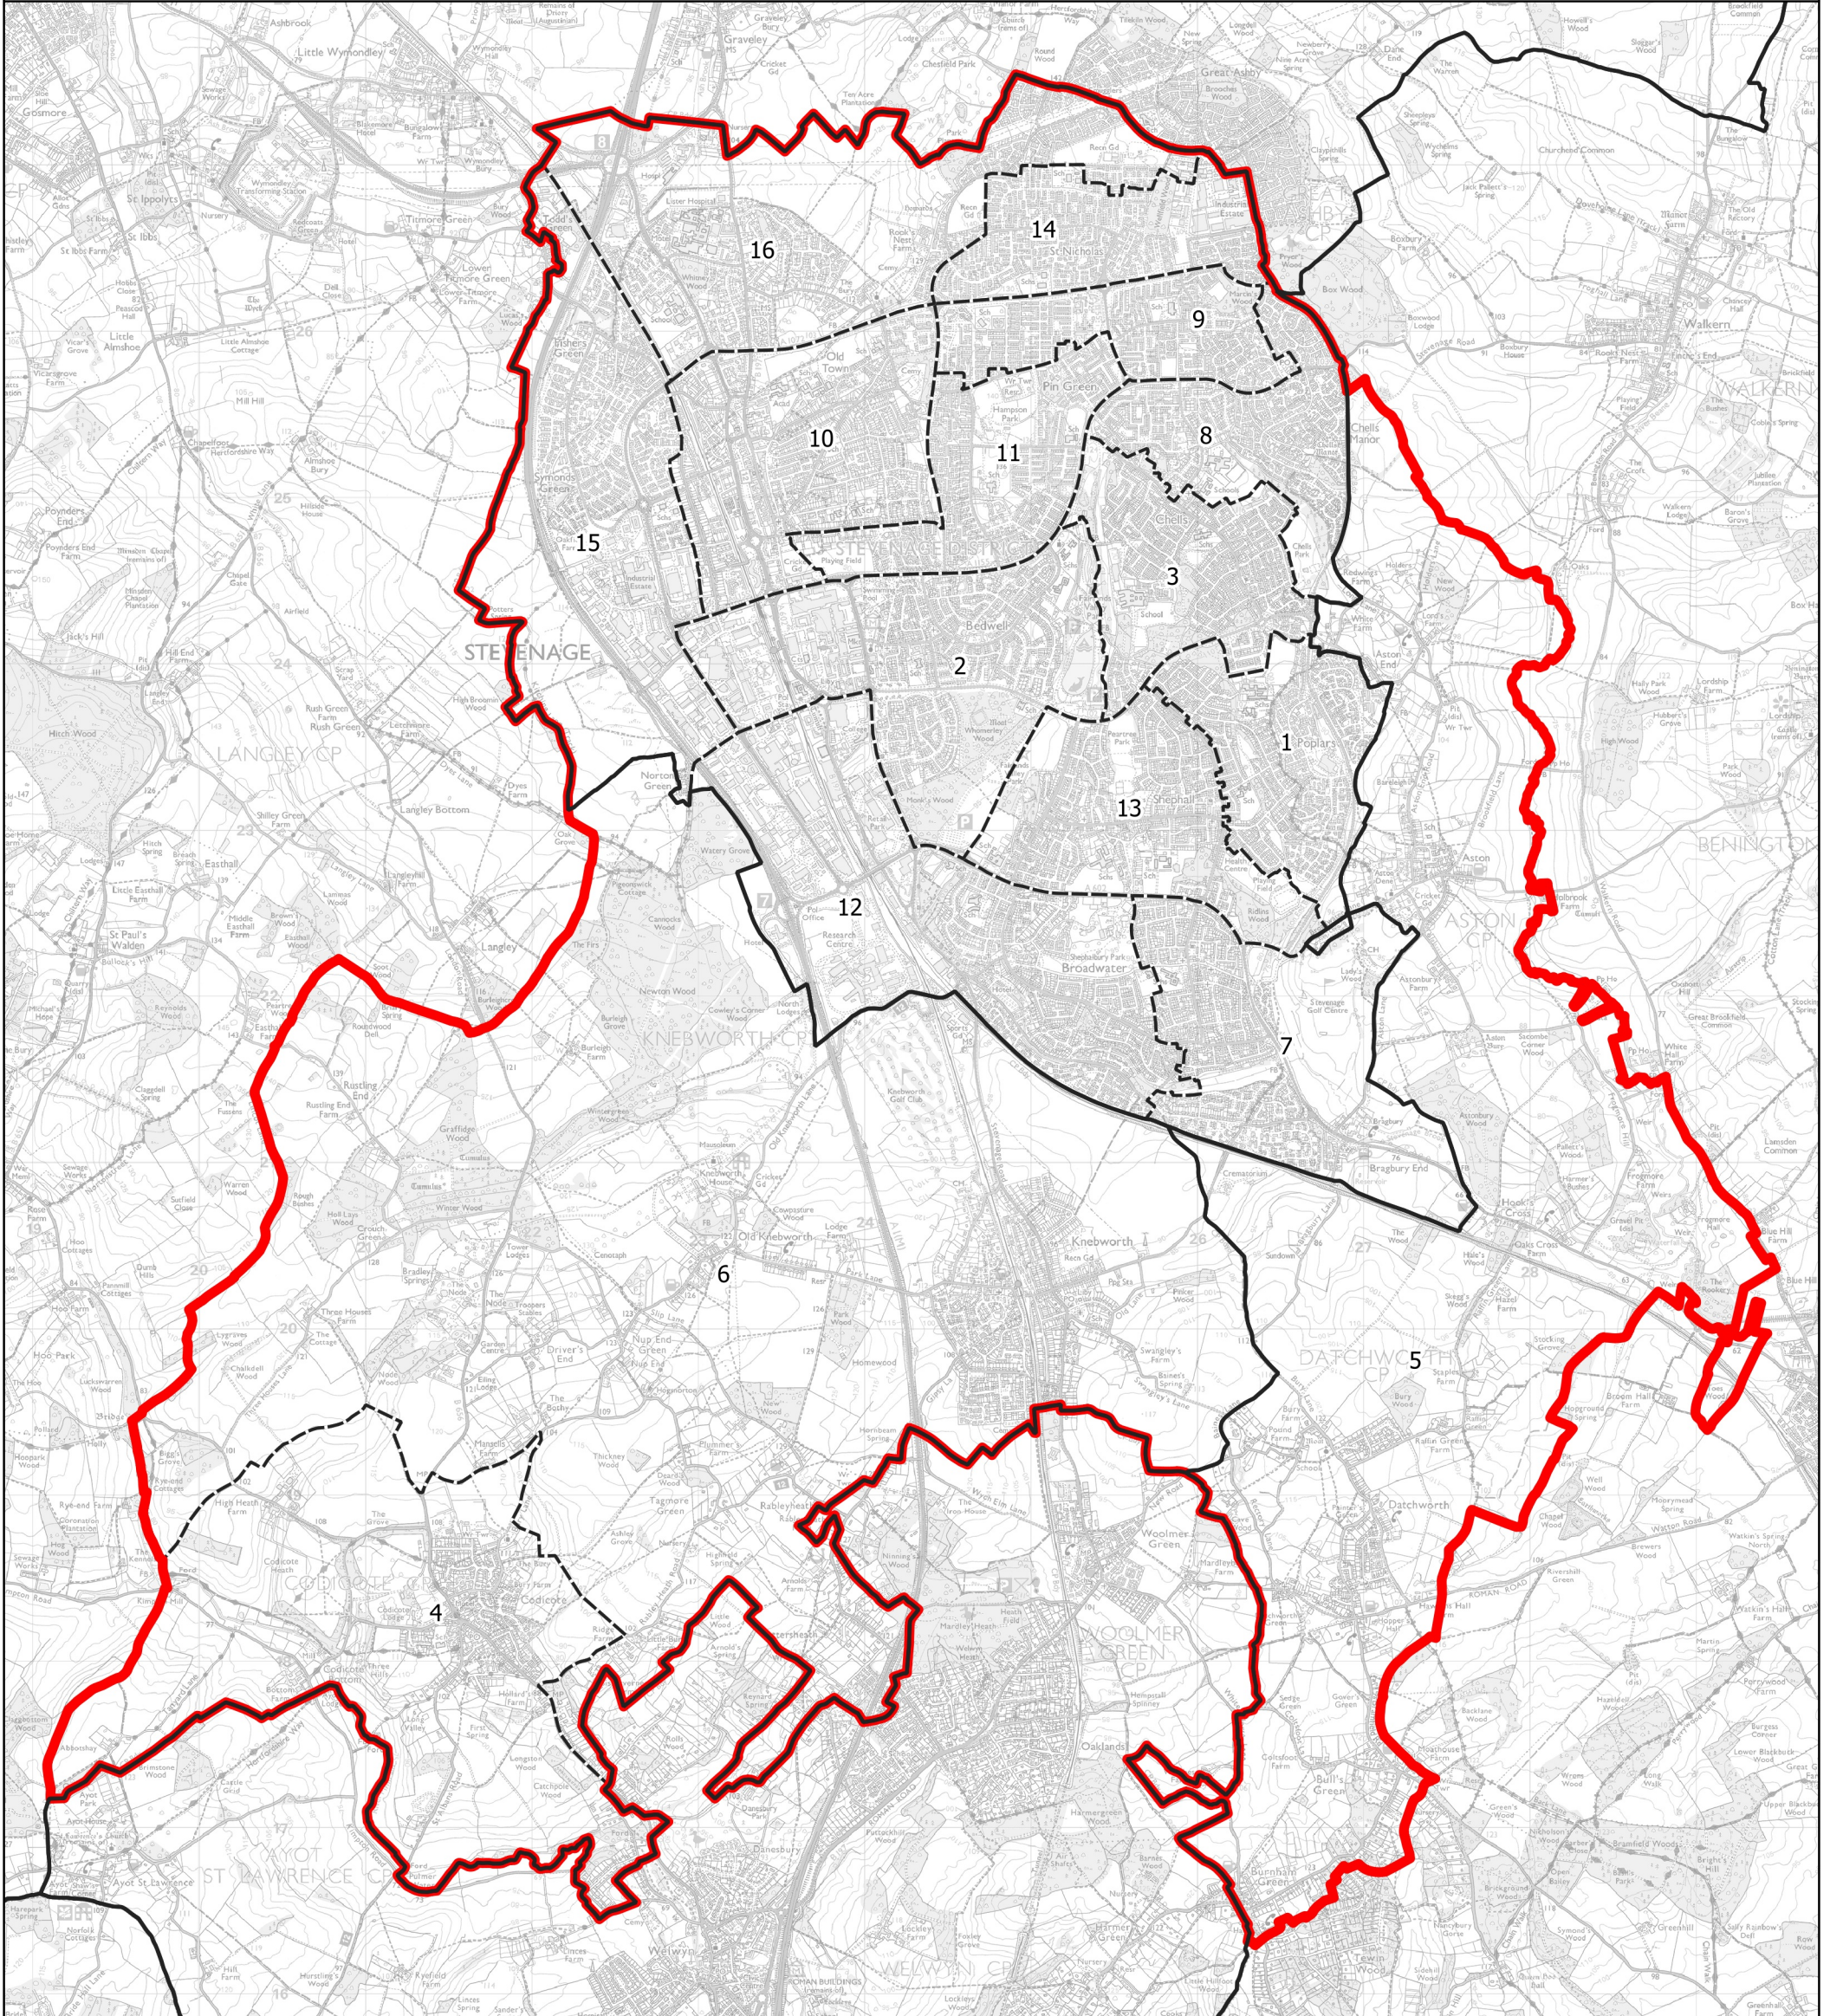

Boundary Commission for England - Initial Proposals for the Eastern Region

Stevenage County Constituency - Electorate 70,370

Wards:

- | | | |
|----------------------|-----------------|------------------|
| 1 Bandley Hill | 8 Manor | 15 Symonds Green |
| 2 Bedwell | 9 Martins Wood | 16 Woodfield |
| 3 Chells | 10 Old Town | |
| 4 Codicote | 11 Pin Green | |
| 5 Datchworth & Aston | 12 Roebuck | |
| 6 Knebworth | 13 Shephall | |
| 7 Longmeadow | 14 St. Nicholas | |

- Constituency
- Local Authorities
- Wards

© Crown copyright and database rights 2021 OS 100018289. You are permitted to use this data solely to enable you to respond to, or interact with, the organisation that provided you with the data. You are not permitted to copy, sub-licence, distribute or sell any of this data to third parties in any form. Third party rights to enforce the terms of this licence shall be reserved to OS.

Stevenage County Constituency