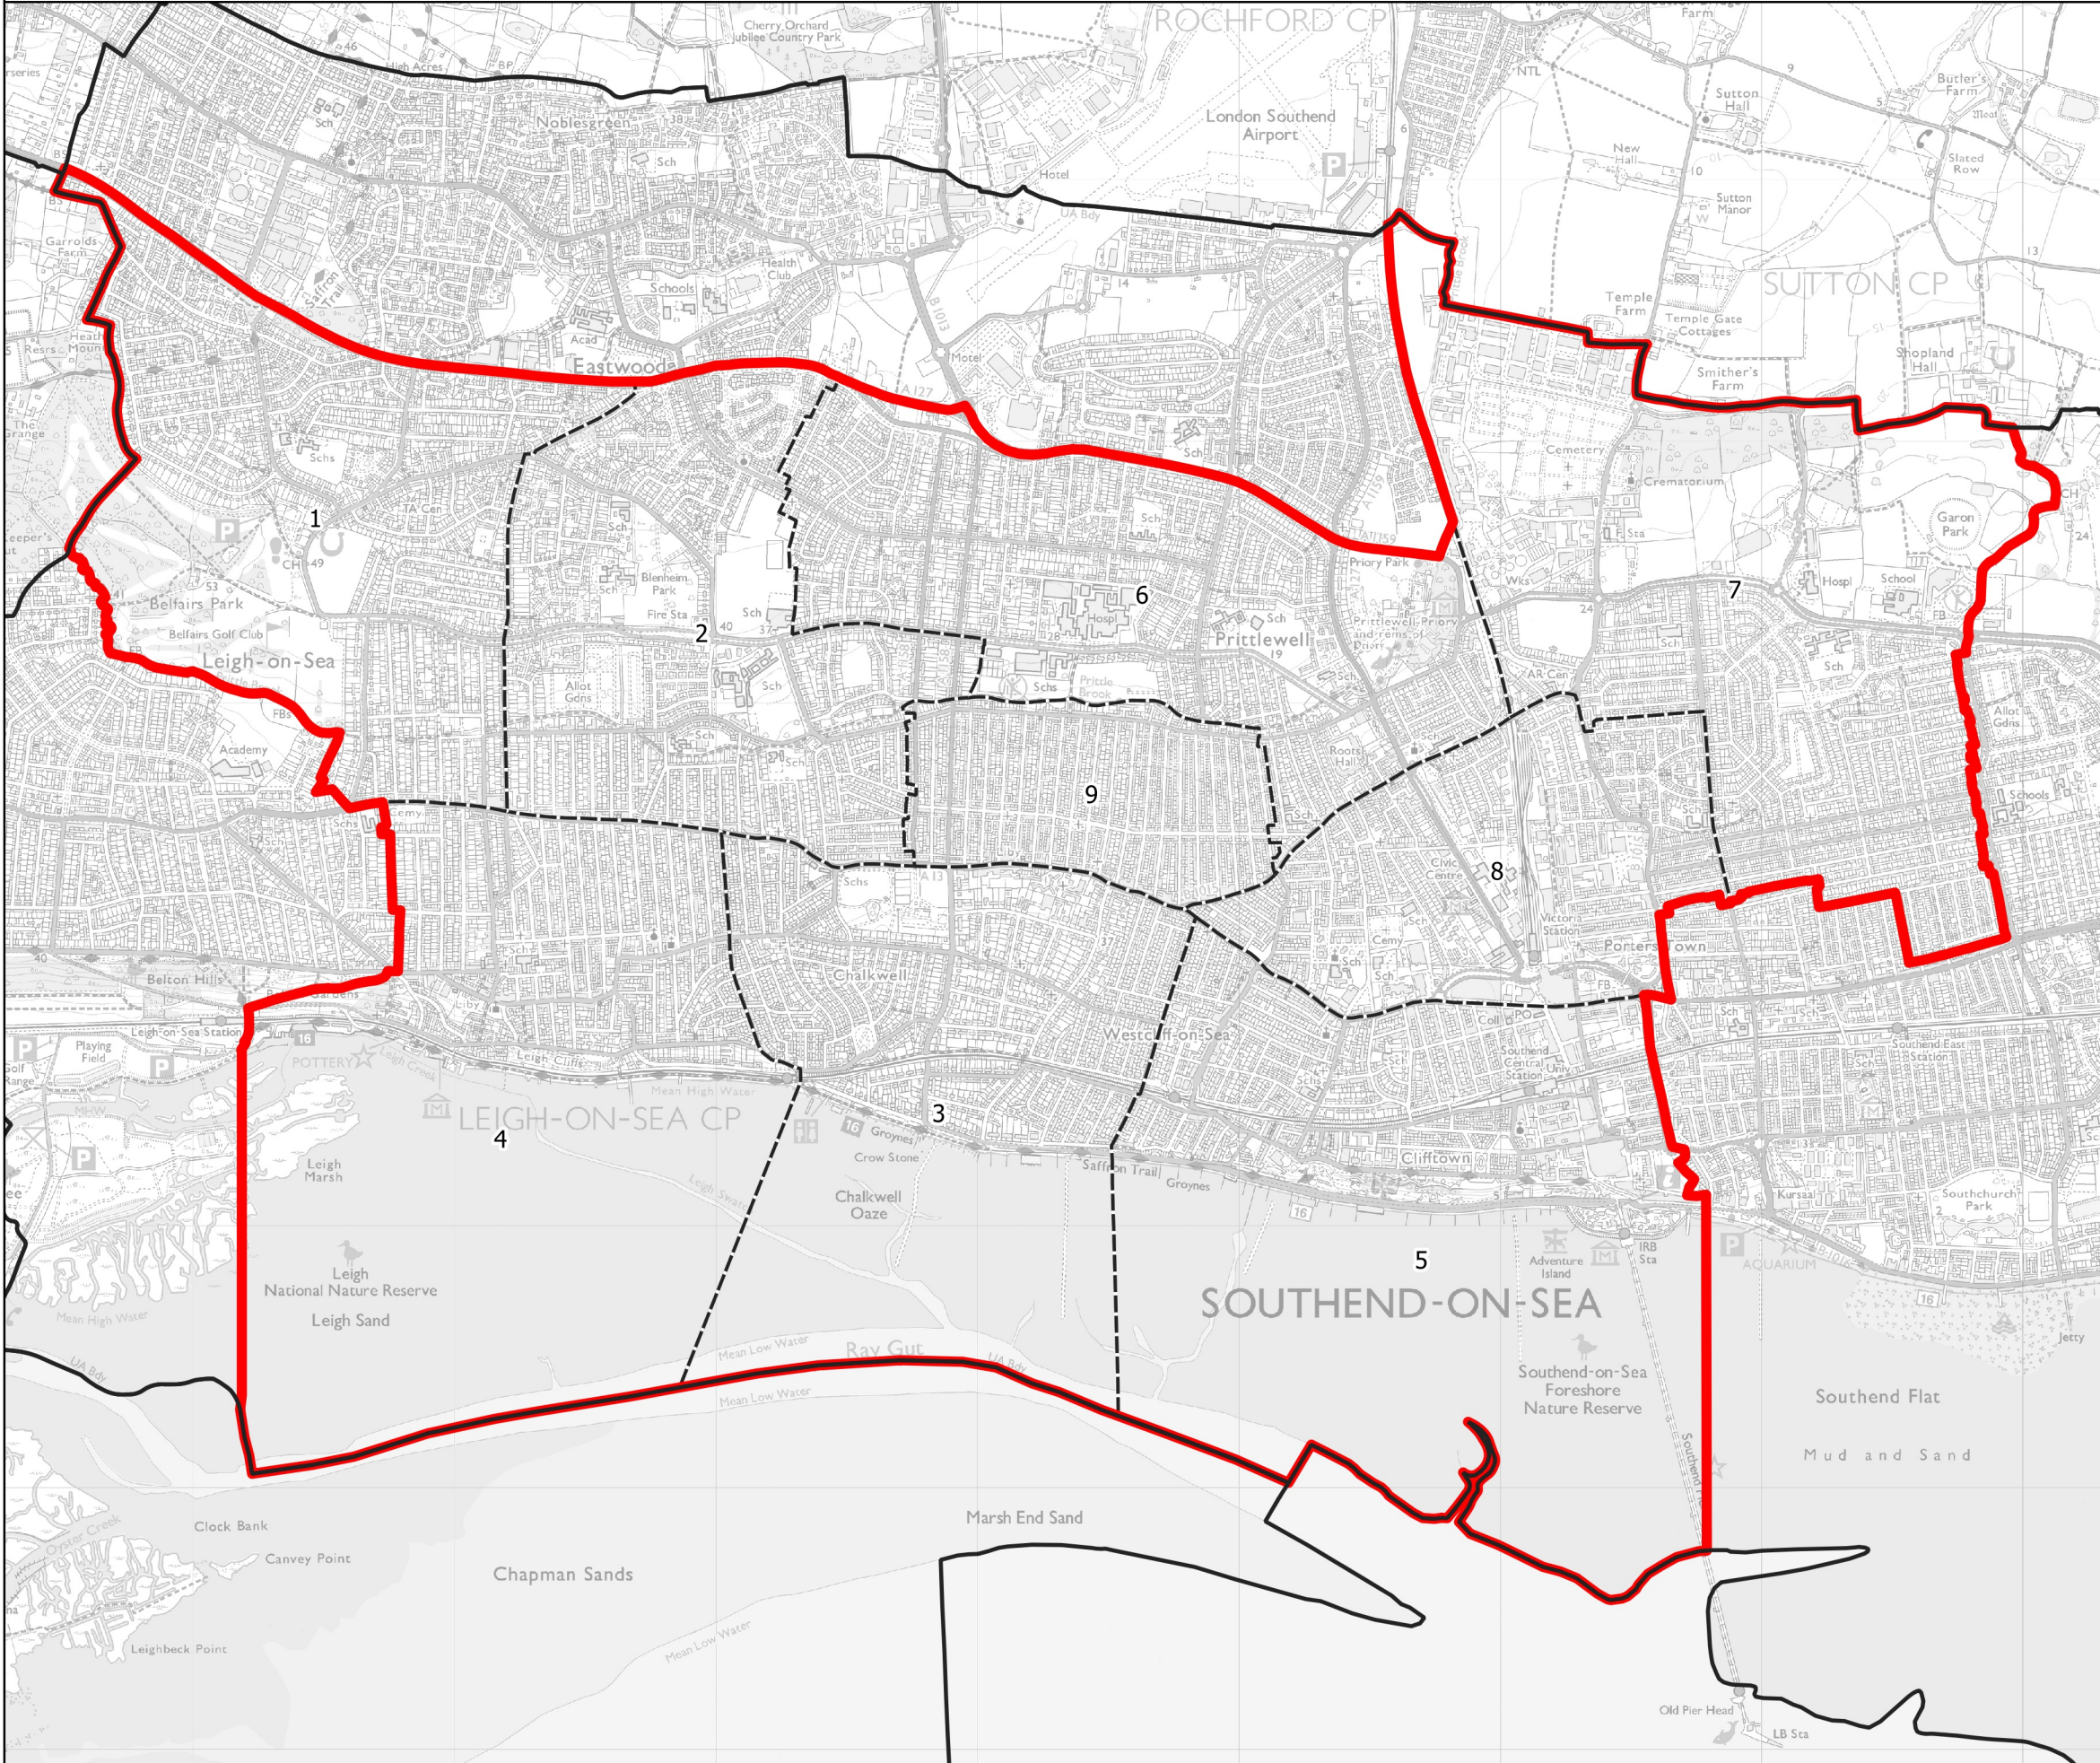

Boundary Commission for England - Initial Proposals for the Eastern Region

Southend West Borough Constituency - Electorate 69,817

- Wards:
- 1 Belfairs
 - 2 Blenheim Park
 - 3 Chalkwell
 - 4 Leigh
 - 5 Milton
 - 6 Prittlewell
 - 7 St. Luke's
 - 8 Victoria
 - 9 Westborough