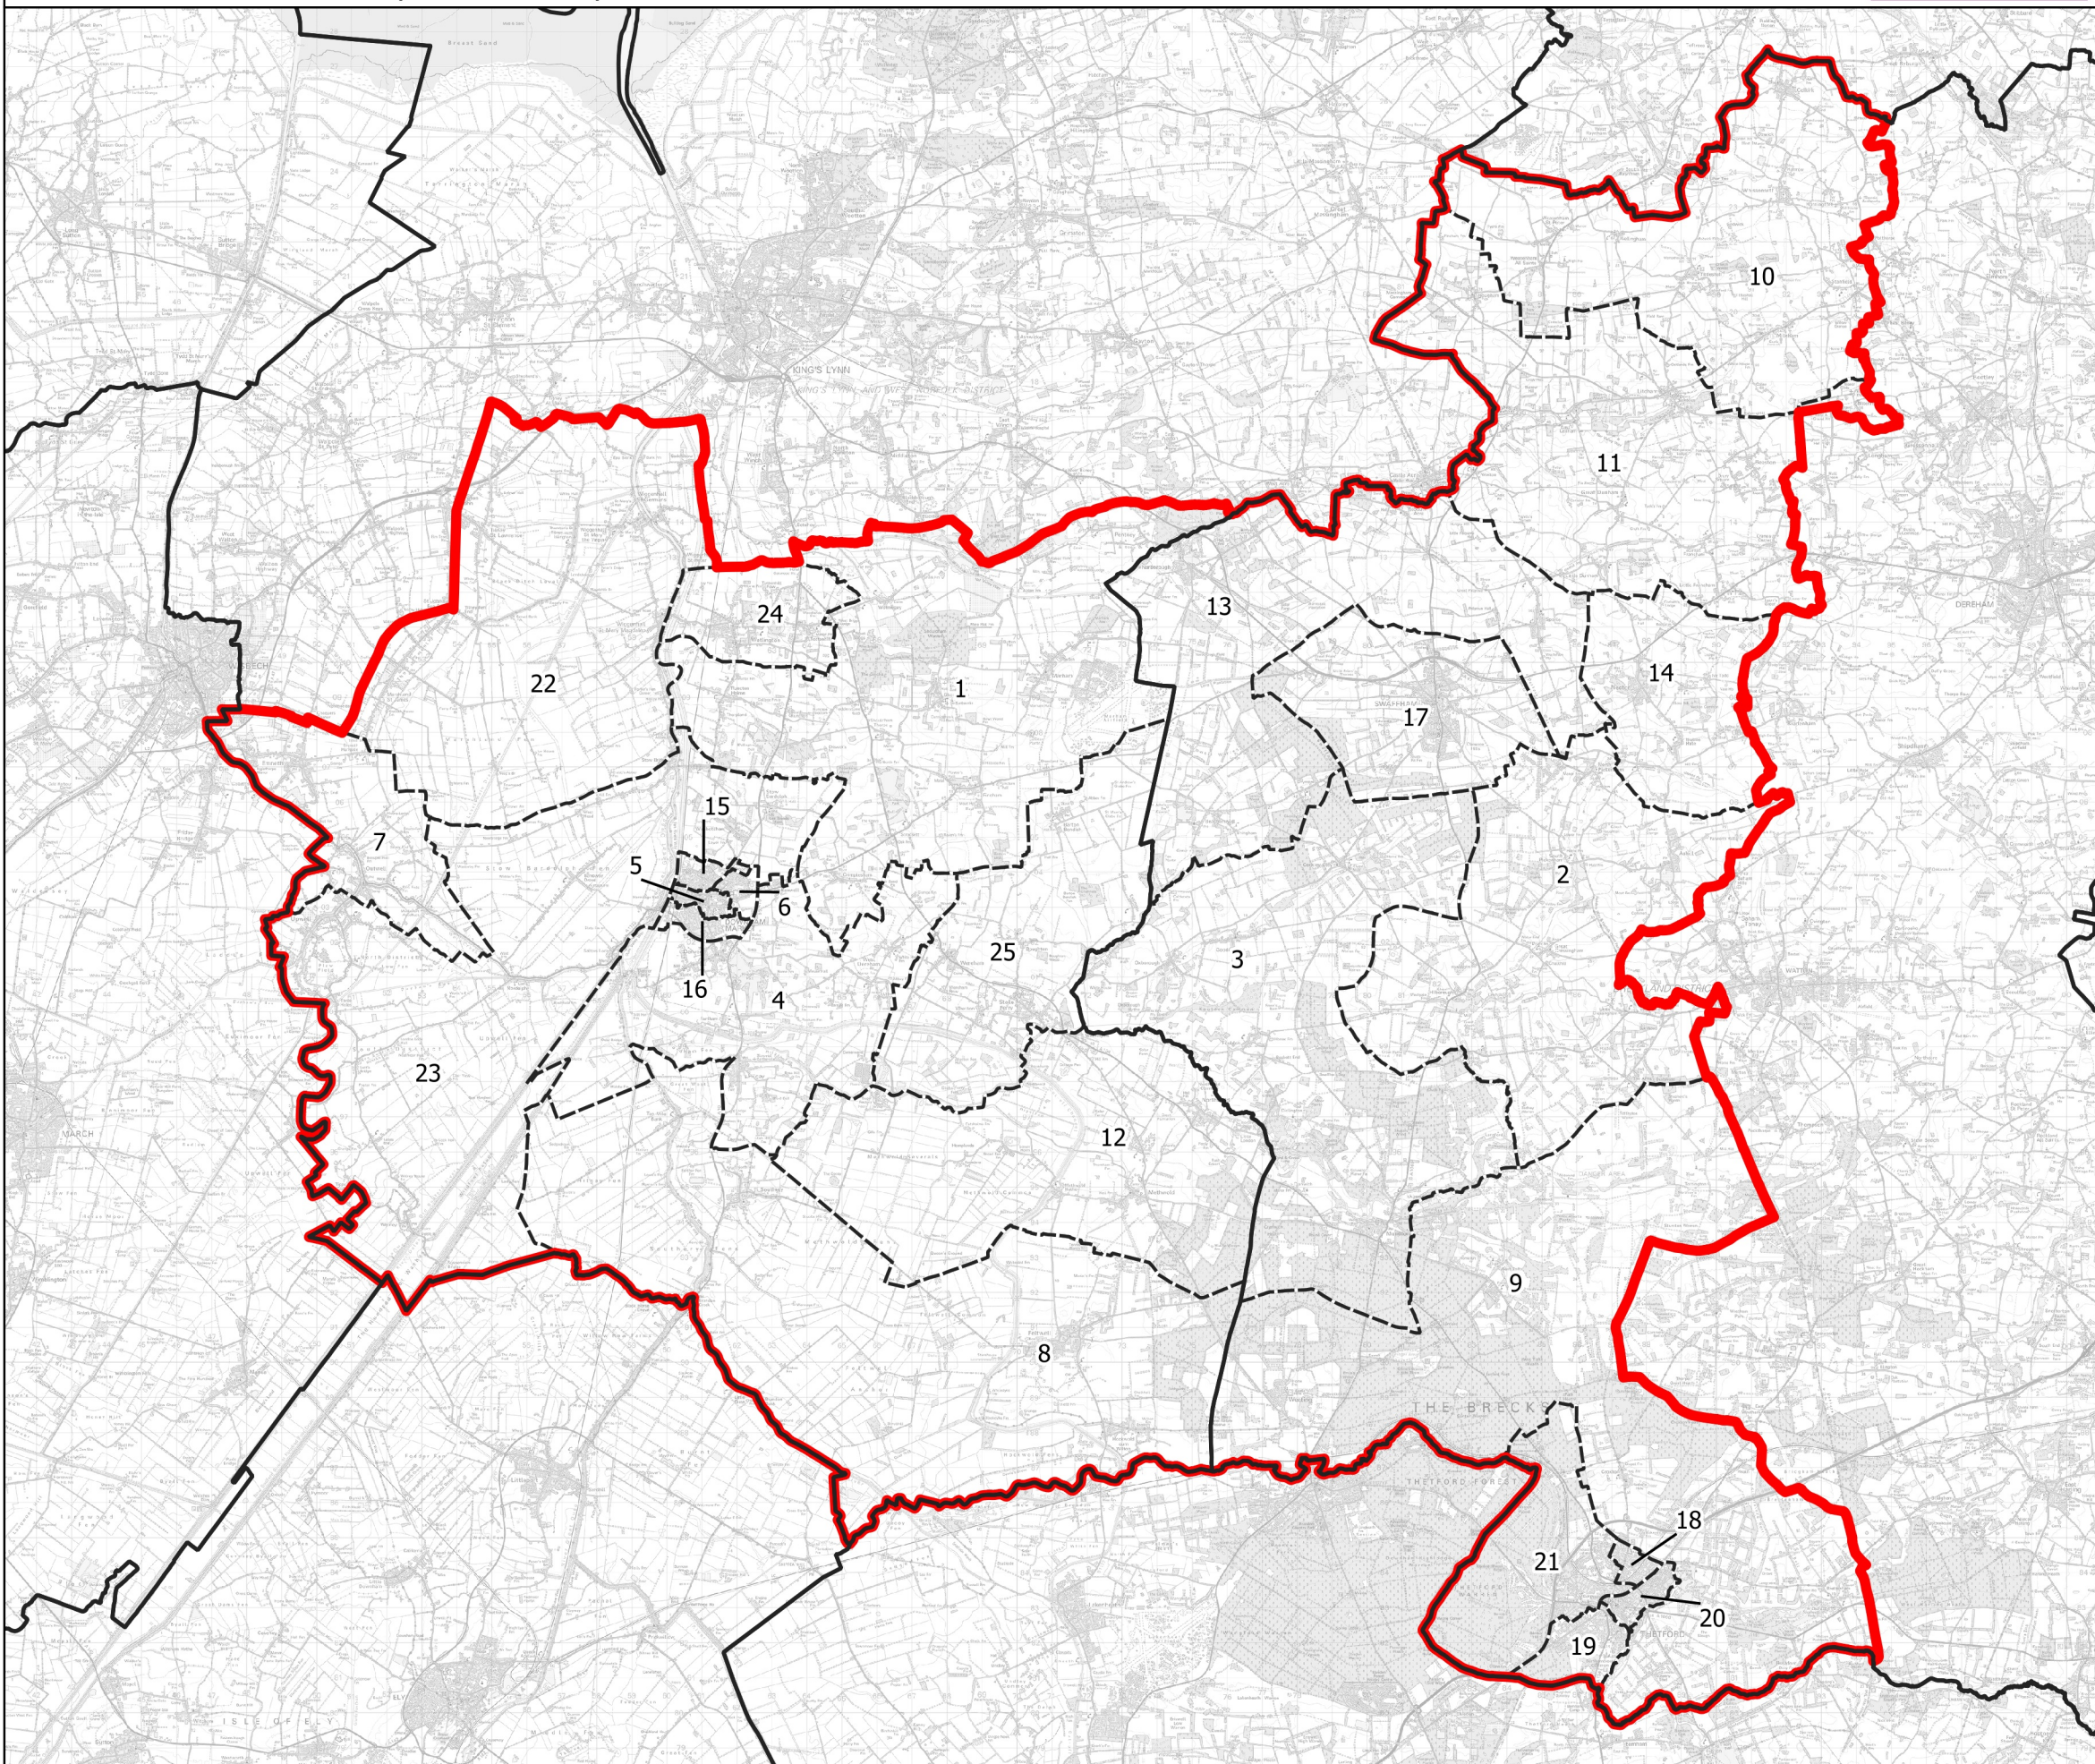

Boundary Commission for England - Initial Proposals for the Eastern Region

South West Norfolk County Constituency - Electorate 73,926

Wards:

- 1 Airfield
- 2 Ashill
- 3 Bedingfeld
- 4 Denver
- 5 Downham Old Town
- 6 East Downham
- 7 Emneth & Outwell
- 8 Feltwell
- 9 Forest
- 10 Hermitage
- 11 Launditch
- 12 Methwold
- 13 Nar Valley
- 14 Necton
- 15 North Downham
- 16 South Downham
- 17 Swaffham
- 18 Thetford Boudica
- 19 Thetford Burrell
- 20 Thetford Castle
- 21 Thetford Priory
- 22 Tilney, Mershe Lande & Wiggshall
- 23 Upwell & Delph
- 24 Watlington
- 25 Wissey

Constituency
 Local Authorities
 Wards

0 2 4 km

© Crown copyright and database rights 2021 OS 100018289. You are permitted to use this data solely to enable you to respond to, or interact with, the organisation that provided you with the data. You are not permitted to copy, sub-license, distribute or sell any of this data to third parties in any form. Third party rights to enforce the terms of this licence shall be reserved to OS.

South West Norfolk County Constituency