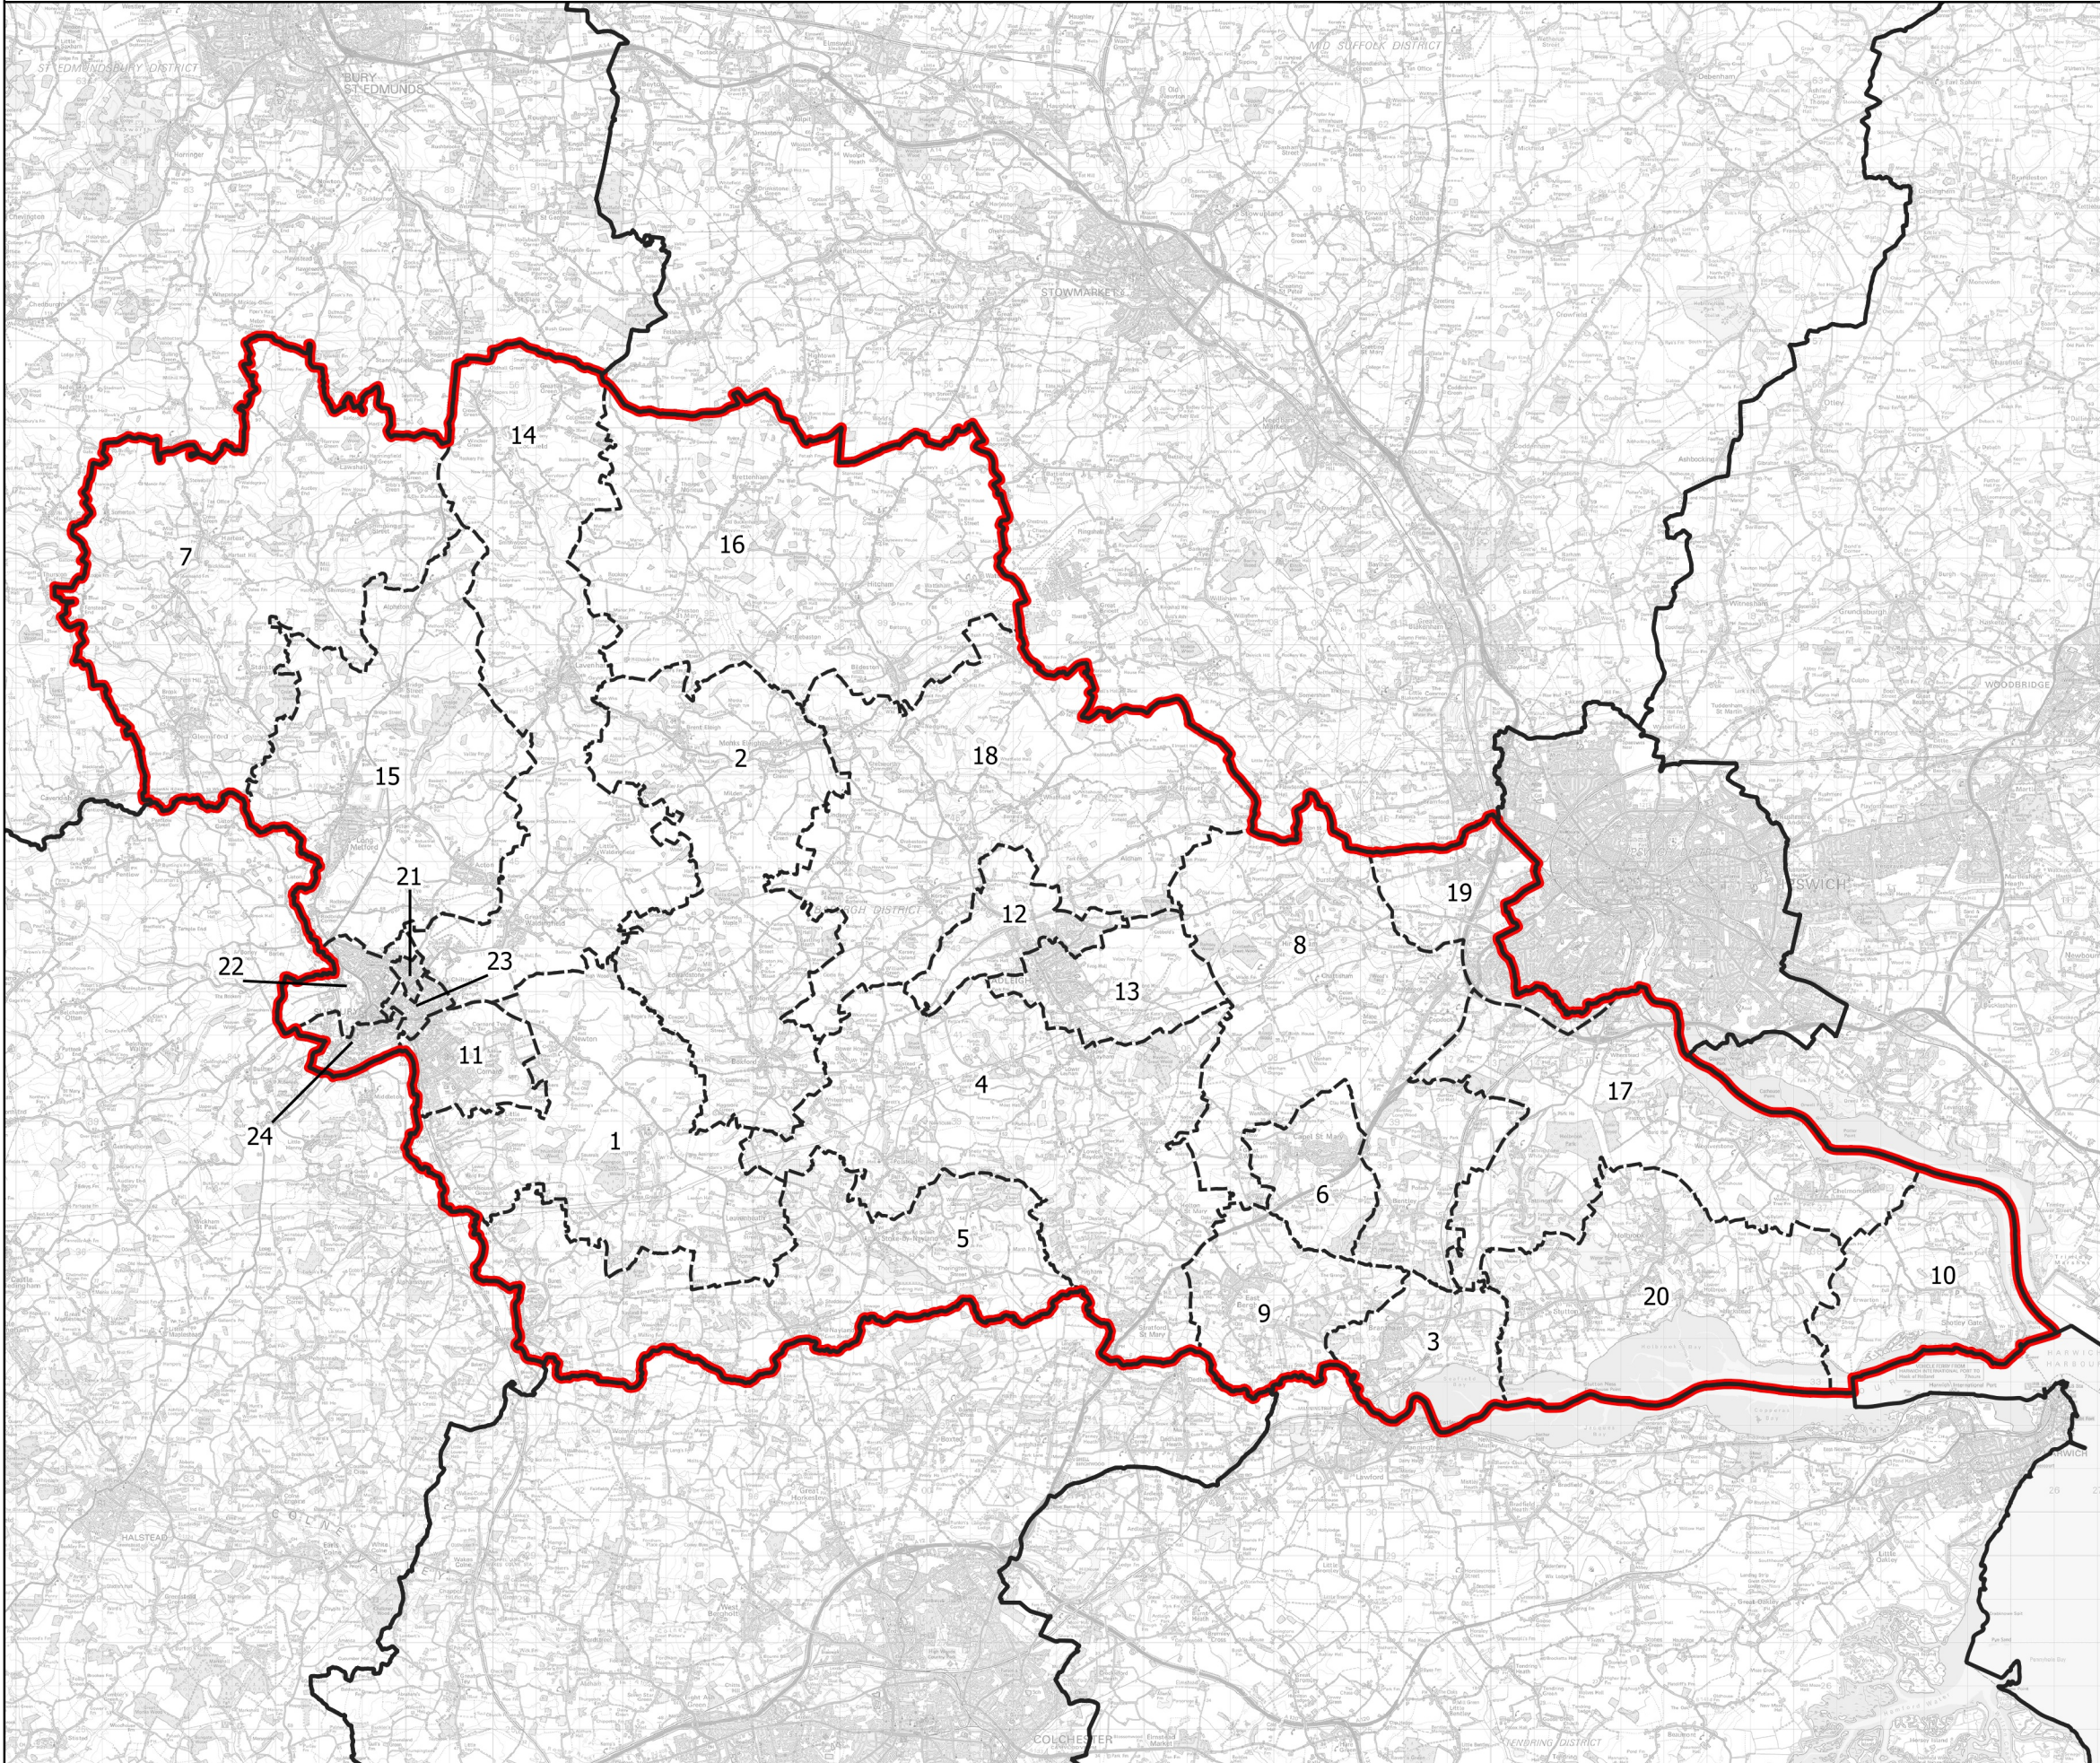

Boundary Commission for England - Initial Proposals for the Eastern Region

South Suffolk County Constituency - Electorate 71,070

Wards:

- 1 Assington
- 2 Box Vale
- 3 Brantham
- 4 Brett Vale
- 5 Bures St. Mary & Nayland
- 6 Capel St. Mary
- 7 Chadacre
- 8 Copdock & Washbrook
- 9 East Bergholt
- 10 Ganges
- 11 Great Cornard
- 12 Hadleigh North
- 13 Hadleigh South
- 14 Lavenham
- 15 Long Melford
- 16 North West Cosford
- 17 Orwell
- 18 South East Cosford
- 19 Sprouton & Pinewood
- 20 Stour
- 21 Sudbury North East
- 22 Sudbury North West
- 23 Sudbury South East
- 24 Sudbury South West

Constituency
 Local Authorities
 Wards

0 2 4 km

© Crown copyright and database rights 2021 OS 100018289. You are permitted to use this data solely to enable you to respond to, or interact with, the organisation that provided you with the data. You are not permitted to copy, sub-license, distribute or sell any of this data to third parties in any form. Third party rights to enforce the terms of this licence shall be reserved to OS.

South Suffolk County Constituency