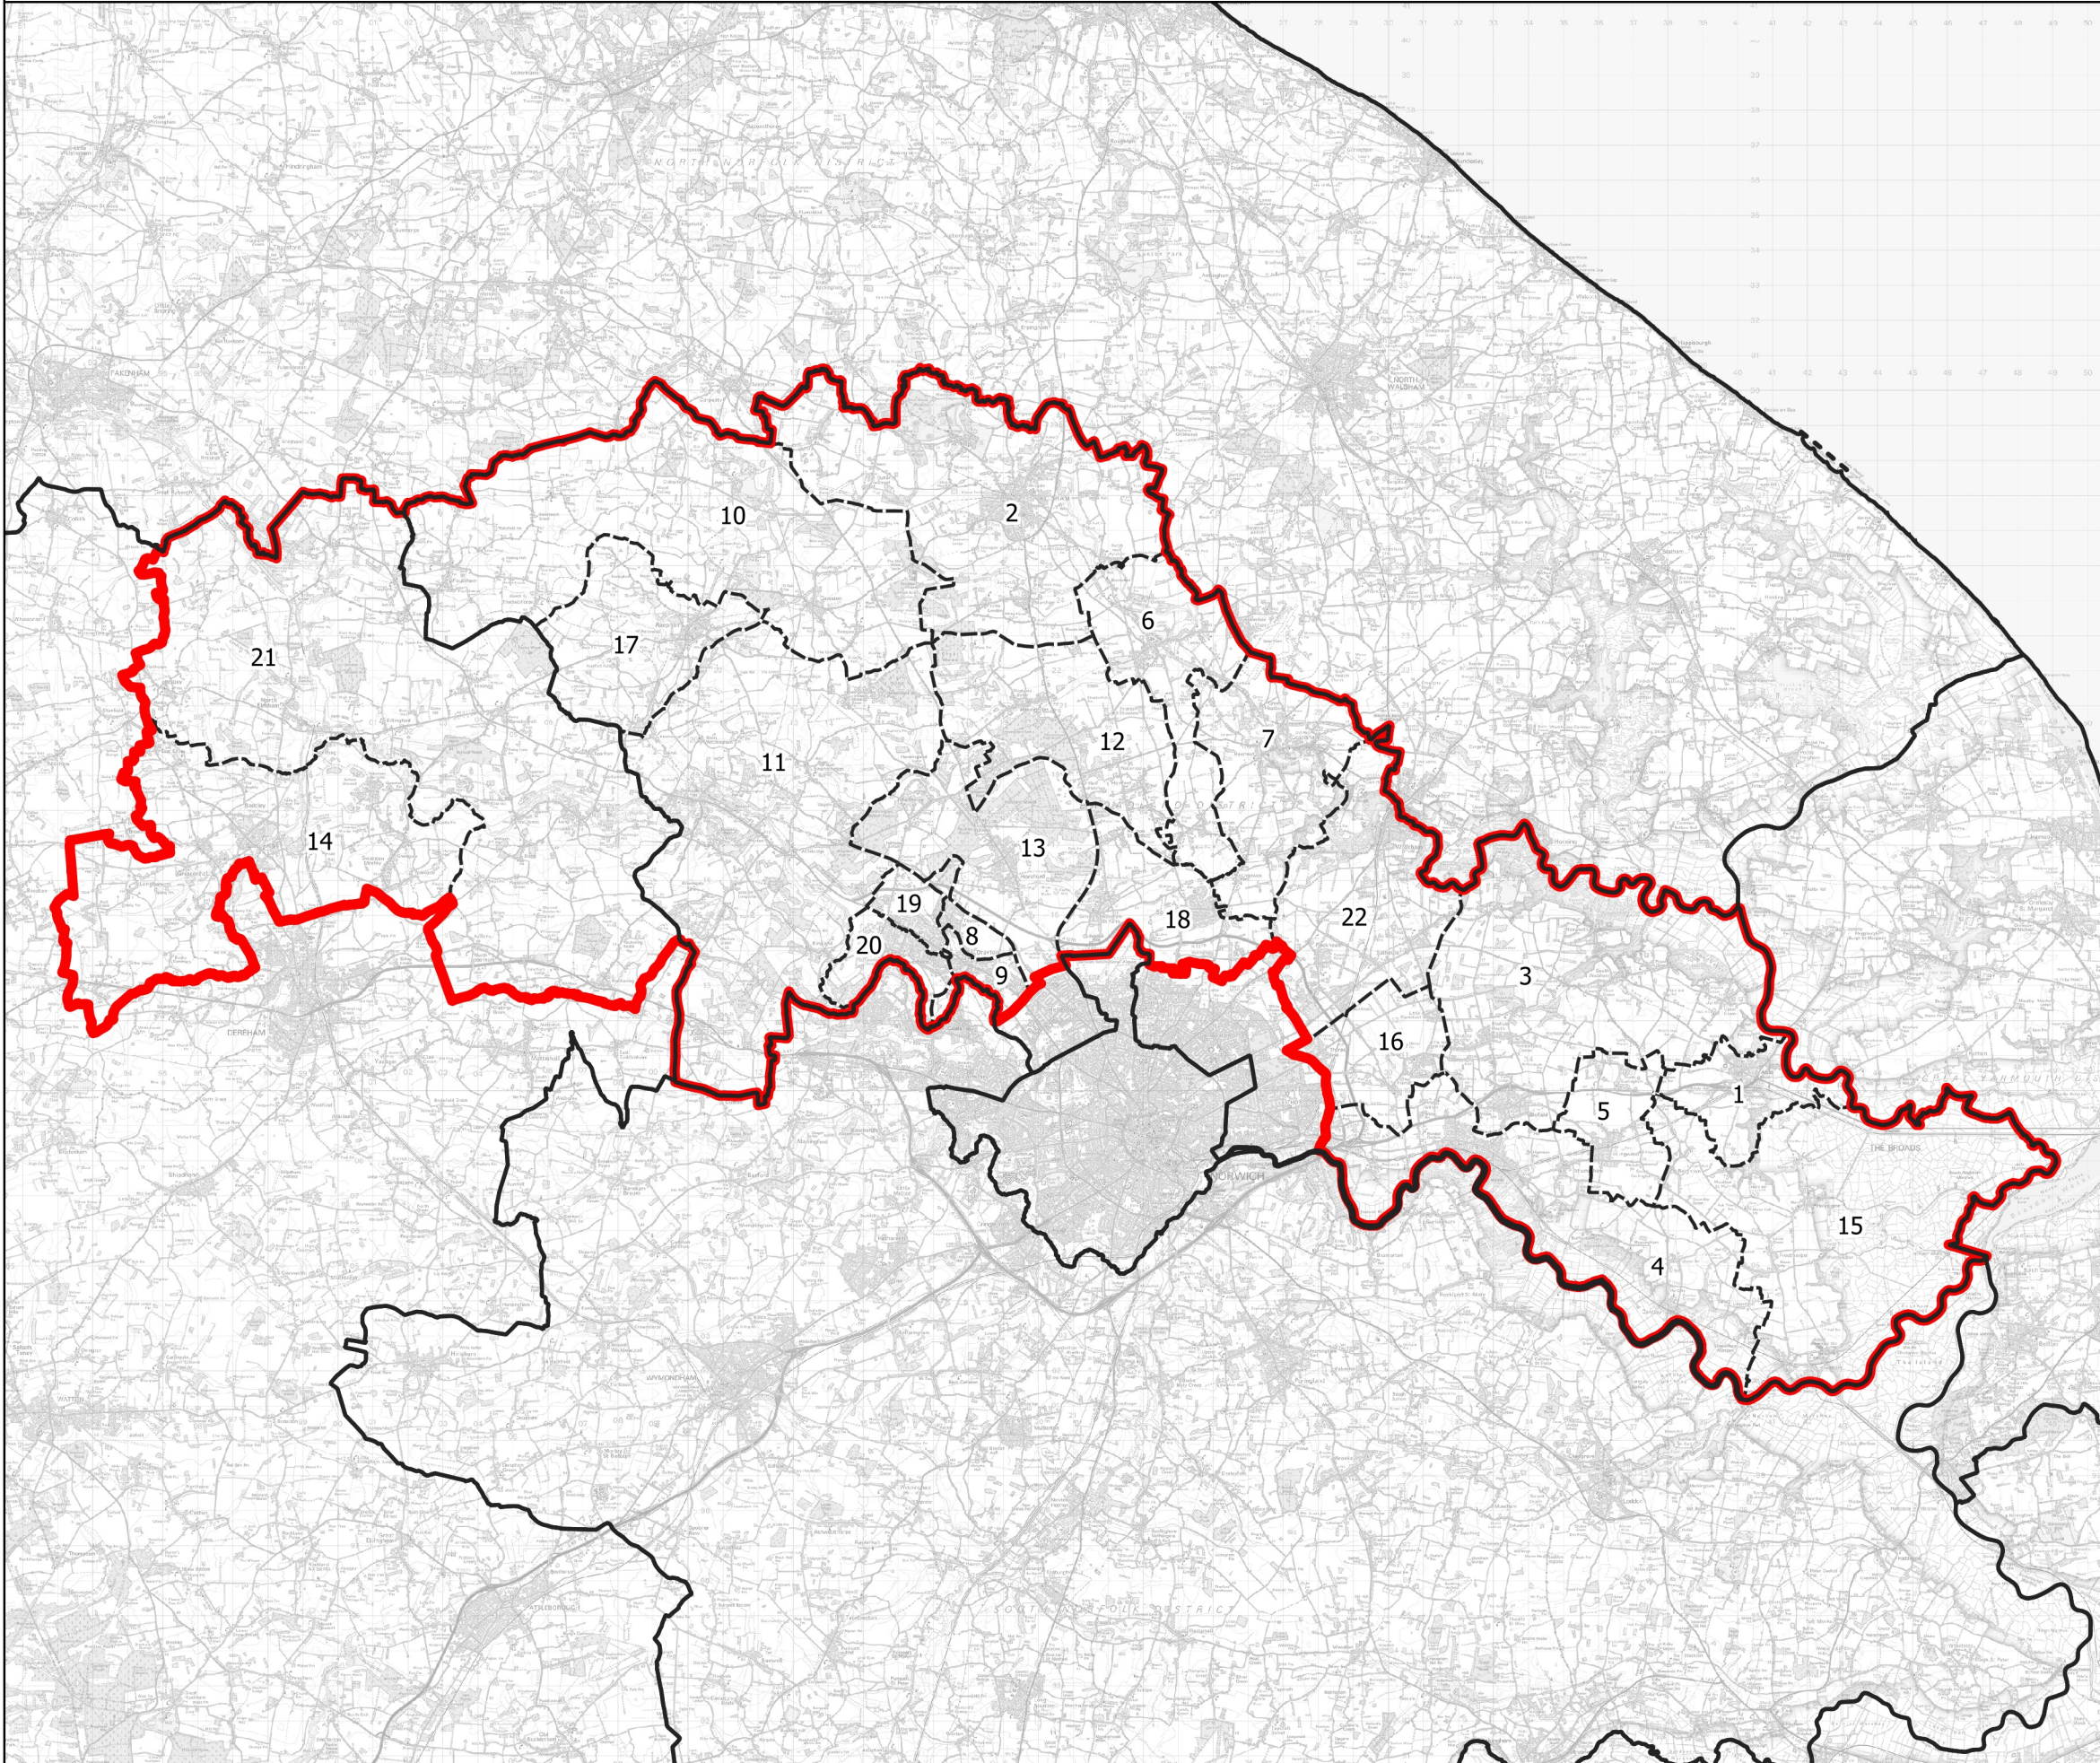

# Boundary Commission for England - Initial Proposals for the Eastern Region

Broadland County Constituency - Electorate 73,822

## Wards:

- 1 Acle
- 2 Aylsham
- 3 Blofield with South Walsham
- 4 Brundall
- 5 Burlingham
- 6 Buxton
- 7 Coltishall
- 8 Drayton North
- 9 Drayton South
- 10 Eynesford
- 11 Great Witchingham
- 12 Hevingham
- 13 Horsford and Felthorpe
- 14 Lincoln
- 15 Marshes
- 16 Plumstead
- 17 Reepham
- 18 Spixworth with St. Faiths
- 19 Taverham North
- 20 Taverham South
- 21 Upper Wensum
- 22 Wroxham

- Constituency
- Local Authorities
- Wards

© Crown copyright and database rights 2021 OS 100018289. You are permitted to use this data solely to enable you to respond to, or interact with, the organisation that provided you with the data. You are not permitted to copy, sub-license, distribute or sell any of this data to third parties in any form. Third party rights to enforce the terms of this licence shall be reserved to OS.

Broadland County Constituency