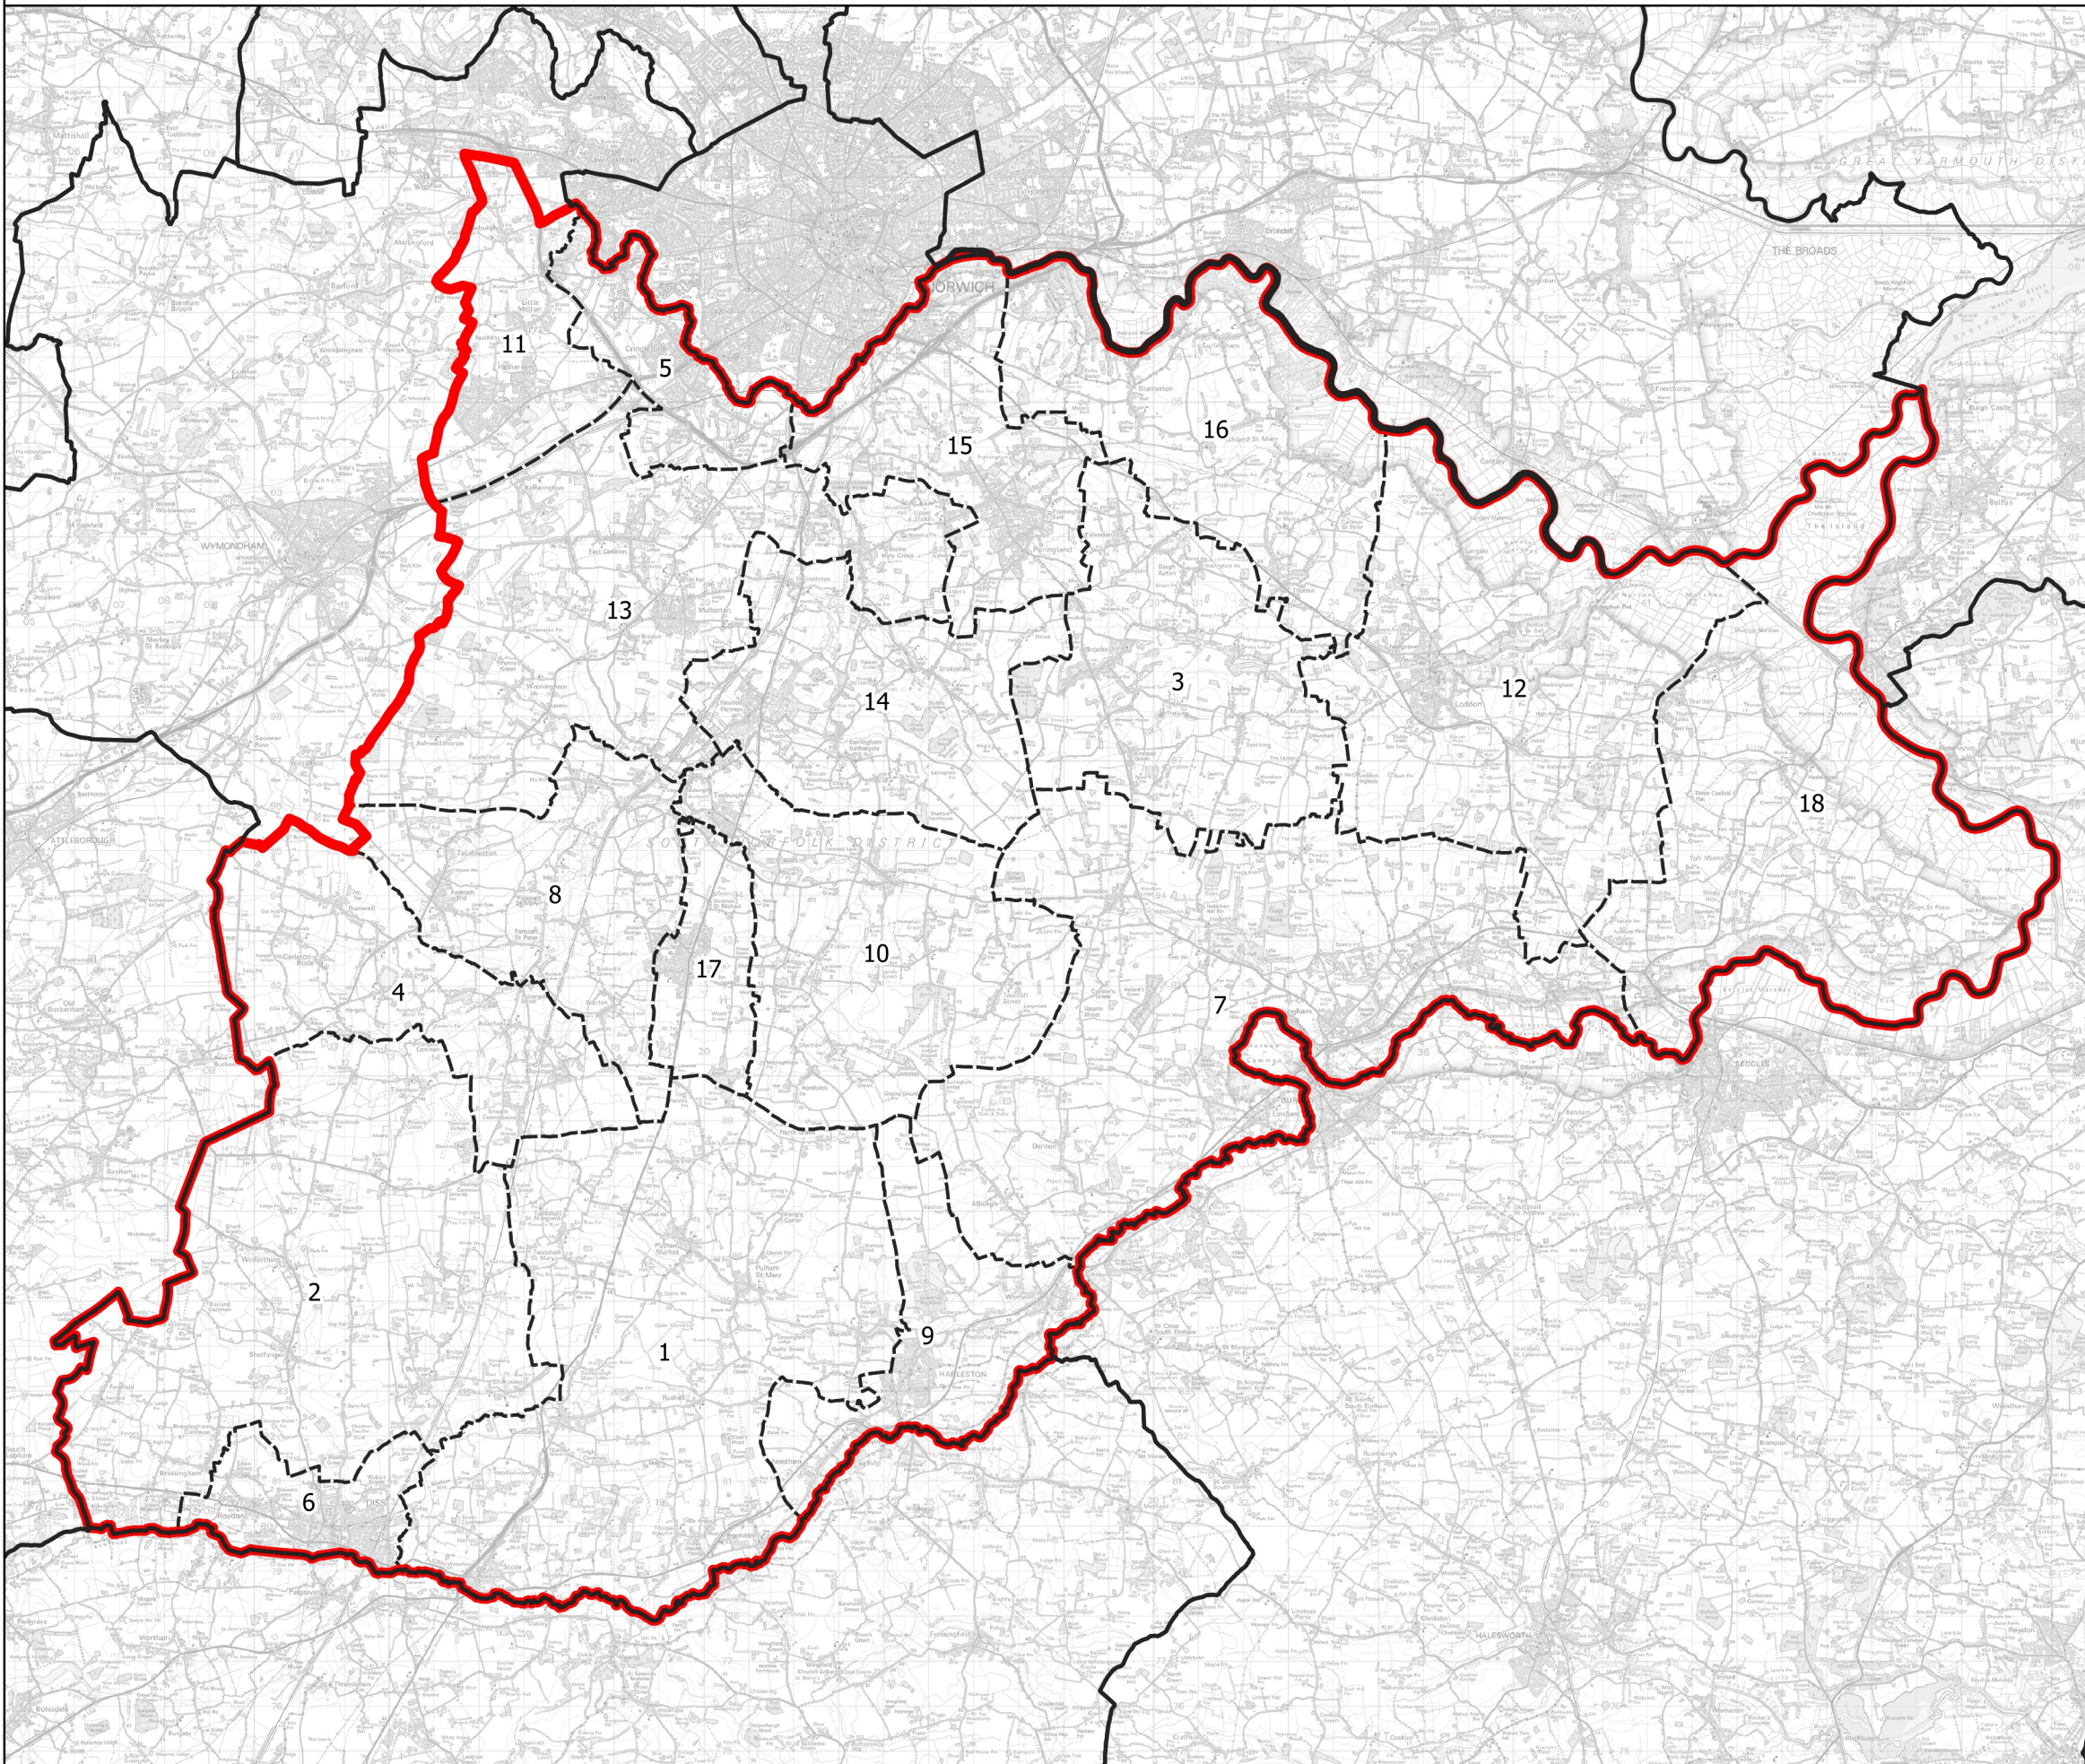

Boundary Commission for England - Initial Proposals for the Eastern Region

South Norfolk County Constituency - Electorate 76,479

Wards:

- 1 Beck Vale, Dickleburgh & Scole
- 2 Bressingham & Burston
- 3 Brooke
- 4 Bunwell
- 5 Cringleford
- 6 Diss & Roydon
- 7 Ditchingham & Earsham
- 8 Forncett
- 9 Harleston
- 10 Hempnall
- 11 Hethersett
- 12 Loddon & Chedgrave
- 13 Mulbarton & Stoke Holy Cross
- 14 Newton Flotman
- 15 Poringland, Framingham & Trowse
- 16 Rockland
- 17 Stratton
- 18 Thurlton

 Constituency
 Local Authorities
 Wards

0 2 4 km 

© Crown copyright and database rights 2021 OS 100018289. You are permitted to use this data solely to enable you to respond to, or interact with, the organisation that provided you with the data. You are not permitted to copy, sub-licence, distribute or sell any of this data to third parties in any form. Third party rights to enforce the terms of this licence shall be reserved to OS.

South Norfolk County Constituency