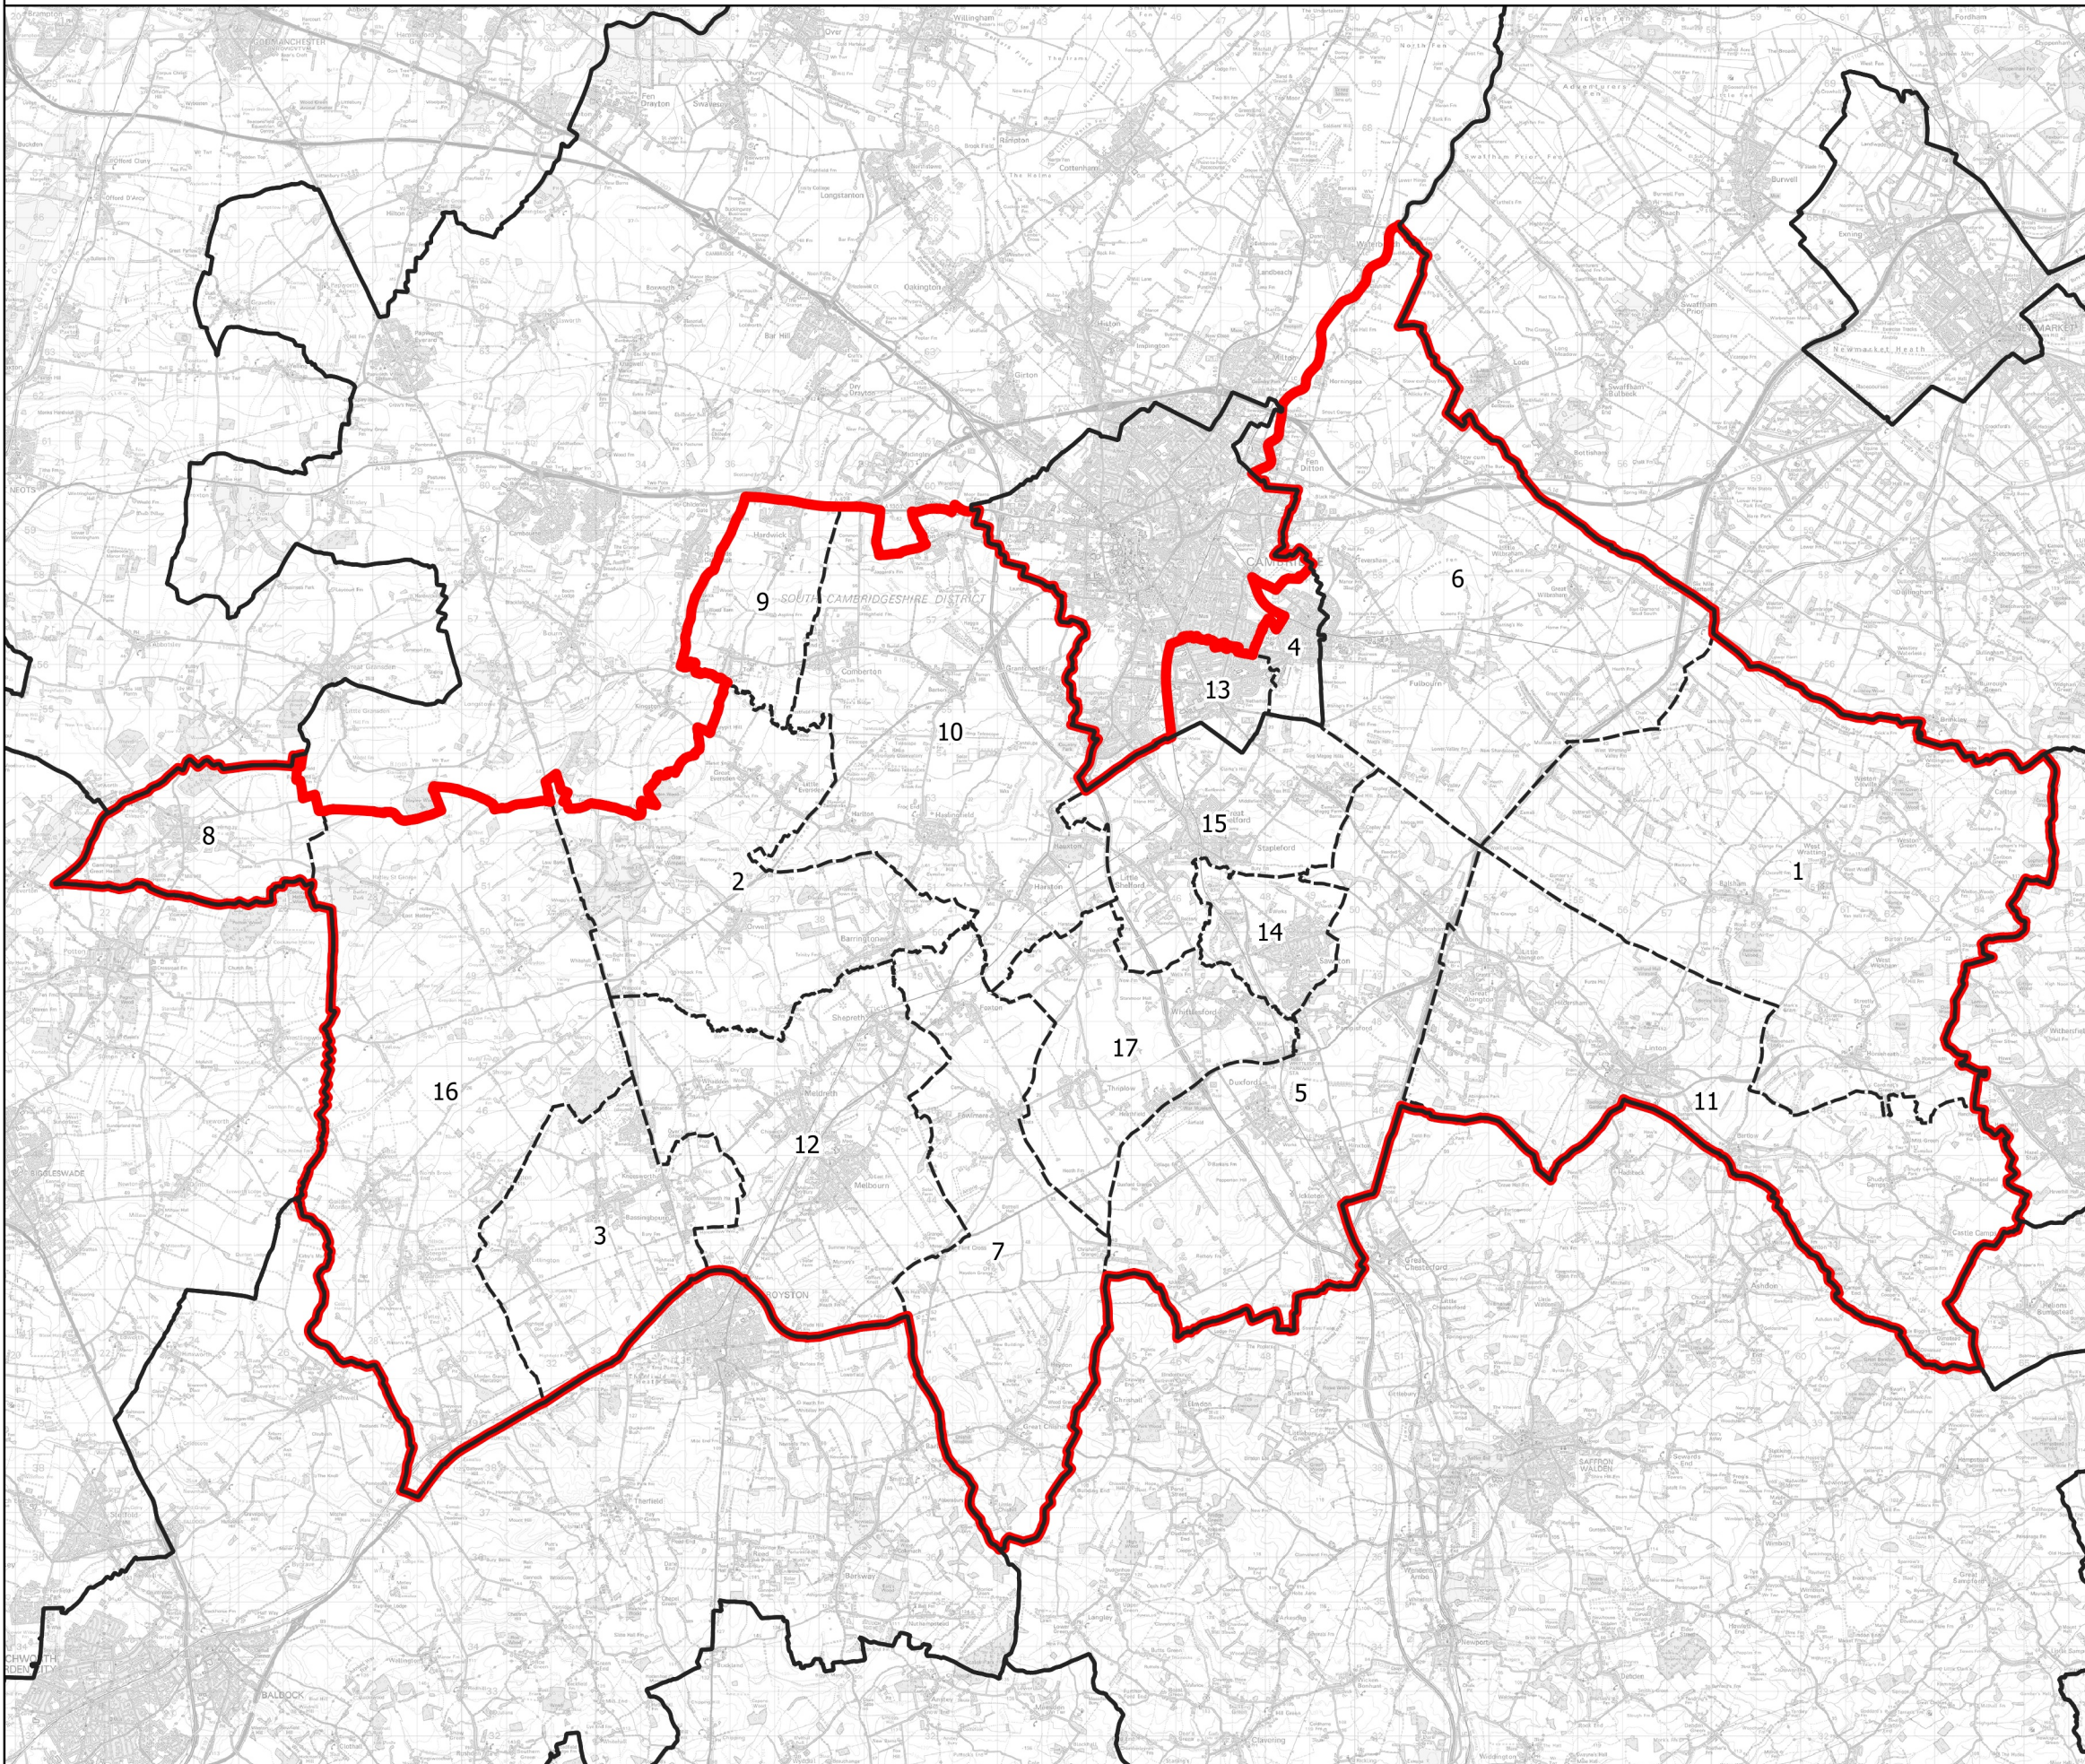

Boundary Commission for England - Initial Proposals for the Eastern Region

South Cambridgeshire County Constituency - Electorate 75,484

Wards:

- 1 Balsham
- 2 Barrington
- 3 Bassingbourn
- 4 Cherry Hinton
- 5 Duxford
- 6 Fen Ditton & Fulbourn
- 7 Foxton
- 8 Gamlingay
- 9 Hardwick
- 10 Harston & Comberton
- 11 Linton
- 12 Melbourn
- 13 Queen Edith's
- 14 Sawston
- 15 Shelford
- 16 The Mordens
- 17 Whittlesford

-  Constituency
-  Local Authorities
-  Wards

0 2 4 km

© Crown copyright and database rights 2021 OS 100018289. You are permitted to use this data solely to enable you to respond to, or interact with, the organisation that provided you with the data. You are not permitted to copy, sub-license, distribute or sell any of this data to third parties in any form. Third party rights to enforce the terms of this licence shall be reserved to OS.

South Cambridgeshire County Constituency