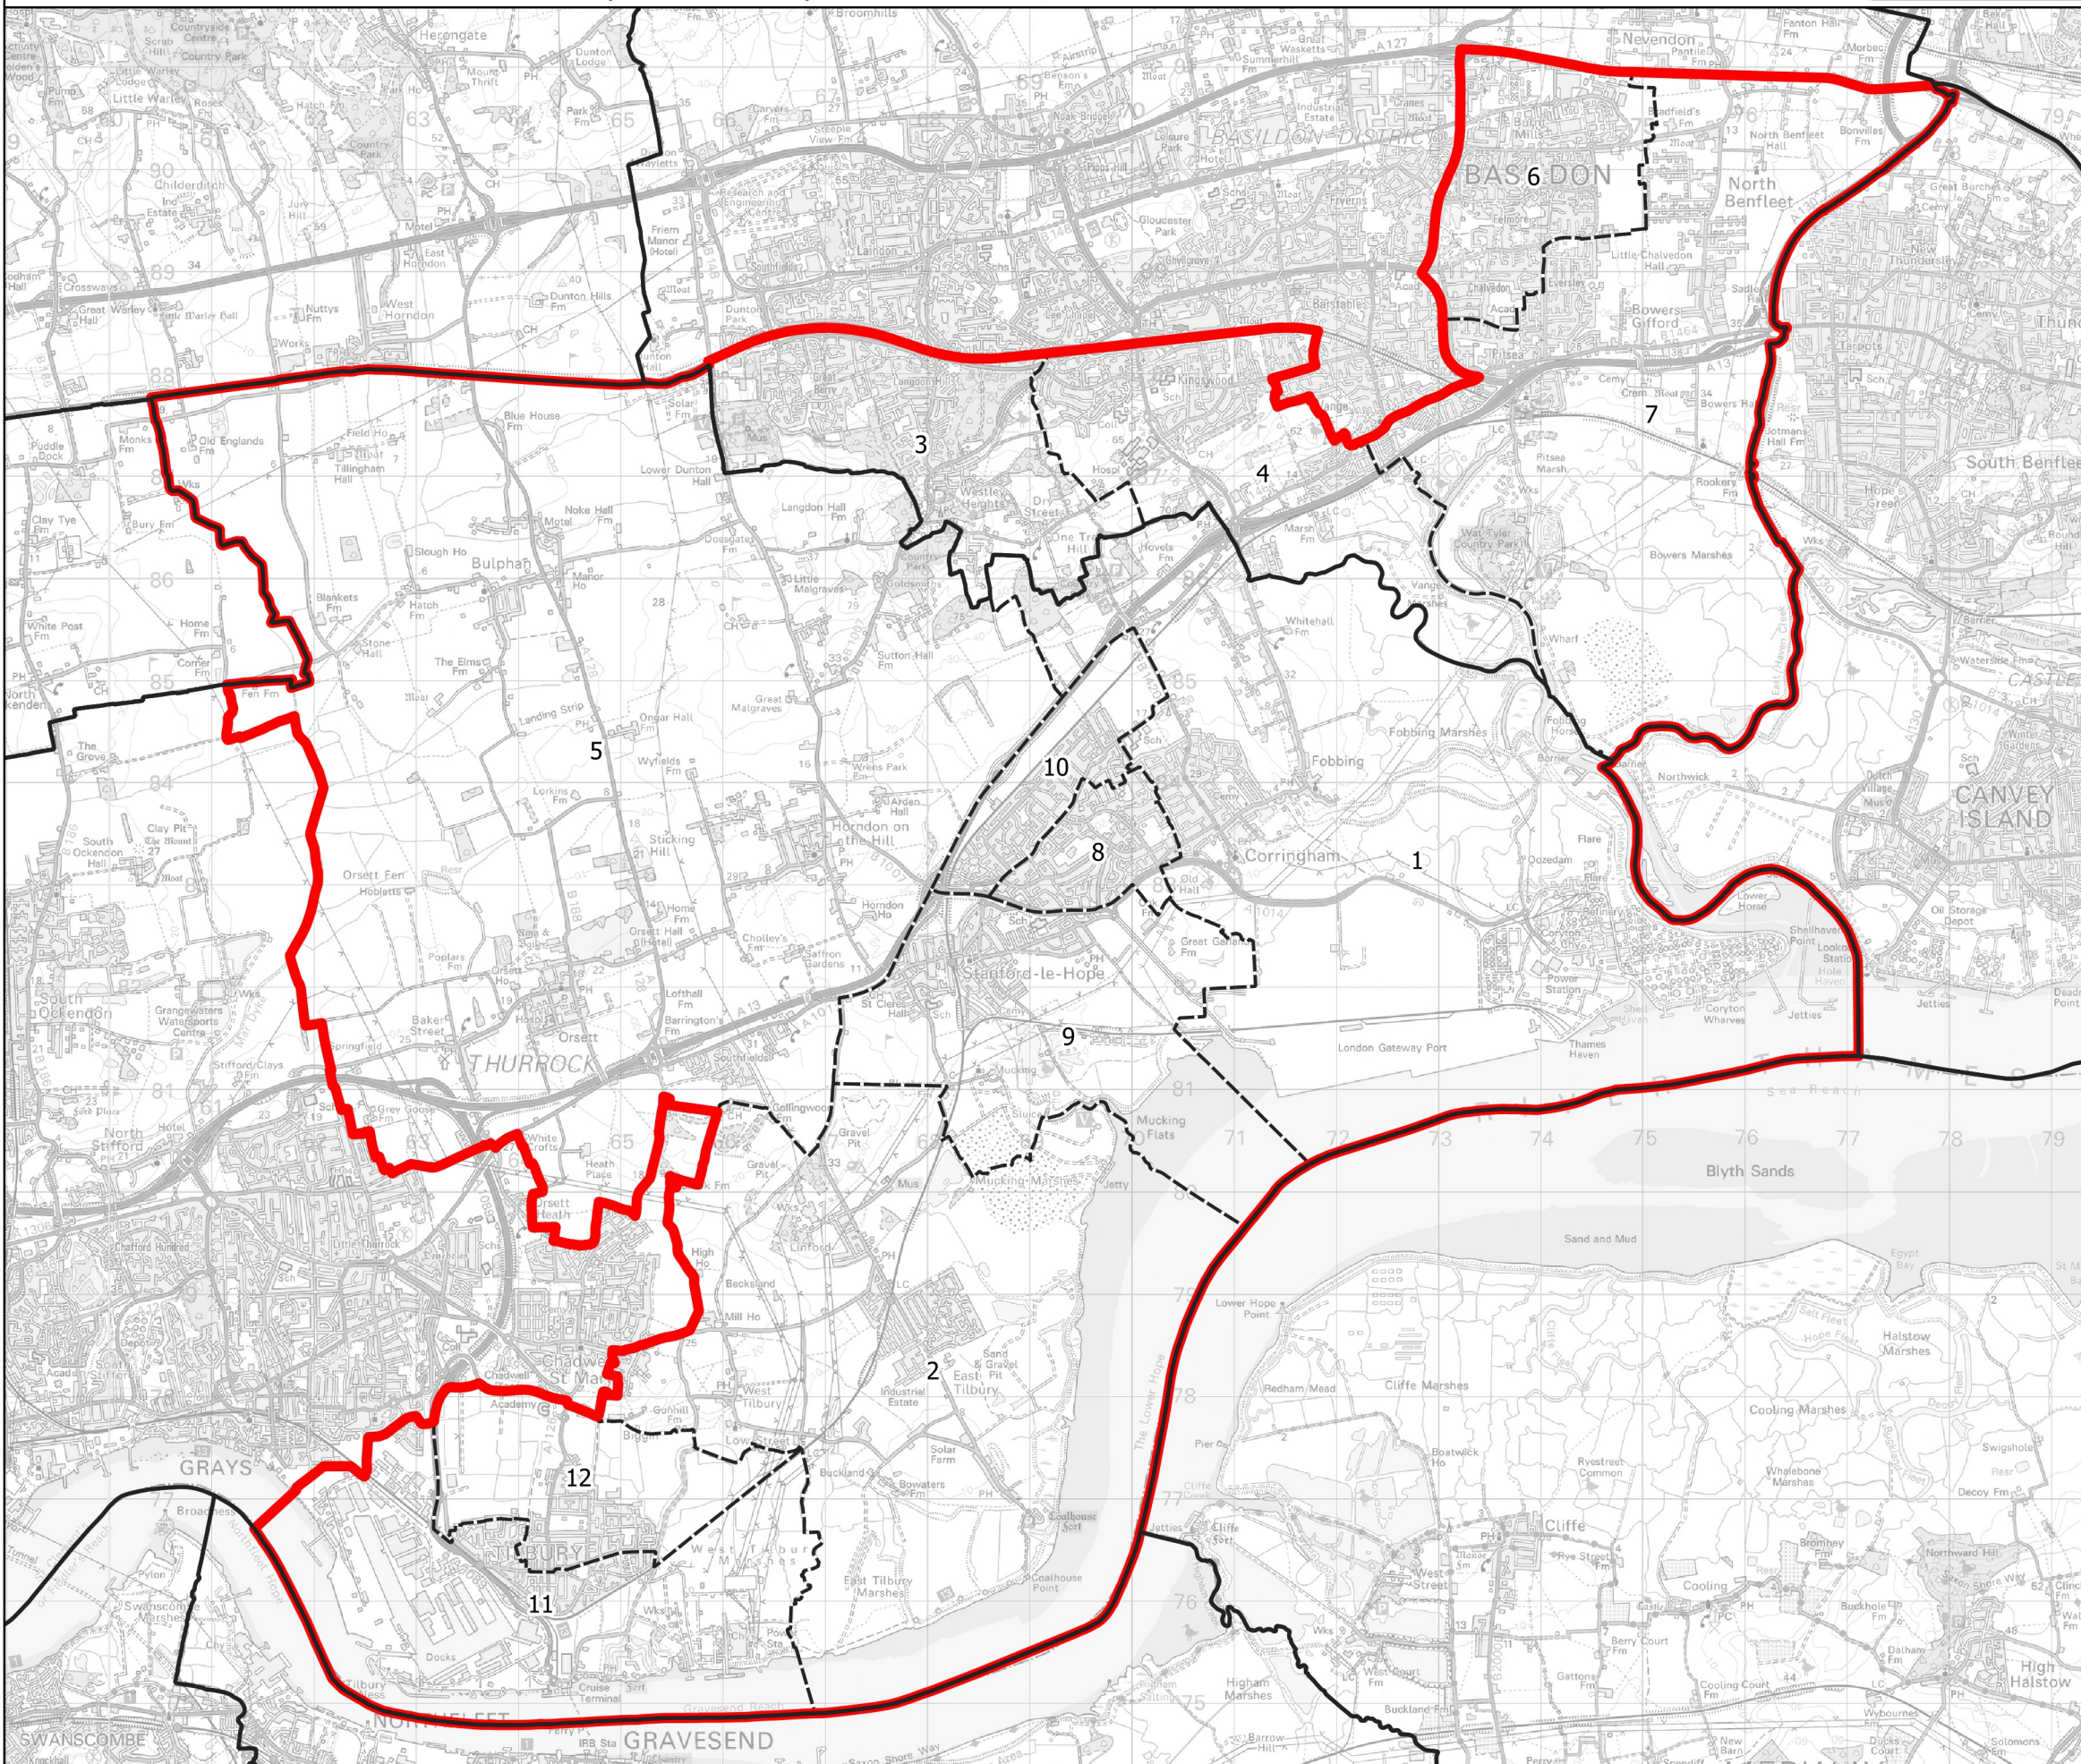

Boundary Commission for England - Initial Proposals for the Eastern Region

South Basildon and East Thurrock County Constituency - Electorate 76,260

Wards:

- 1 Corringham and Fobbing
- 2 East Tilbury
- 3 Langdon Hills
- 4 Nethermayne
- 5 Orsett
- 6 Pitsea North West
- 7 Pitsea South East
- 8 Stanford East and Corringham Town
- 9 Stanford-le-Hope West
- 10 The Homesteads
- 11 Tilbury Riverside and Thurrock Park
- 12 Tilbury St. Chads

Constituency
 Local Authorities
 Wards

0 0.9 1.8 km

© Crown copyright and database rights 2021 OS 100018289. You are permitted to use this data solely to enable you to respond to, or interact with, the organisation that provided you with the data. You are not permitted to copy, sub-license, distribute or sell any of this data to third parties in any form. Third party rights to enforce the terms of this licence shall be reserved to OS.

South Basildon and East Thurrock County Constituency