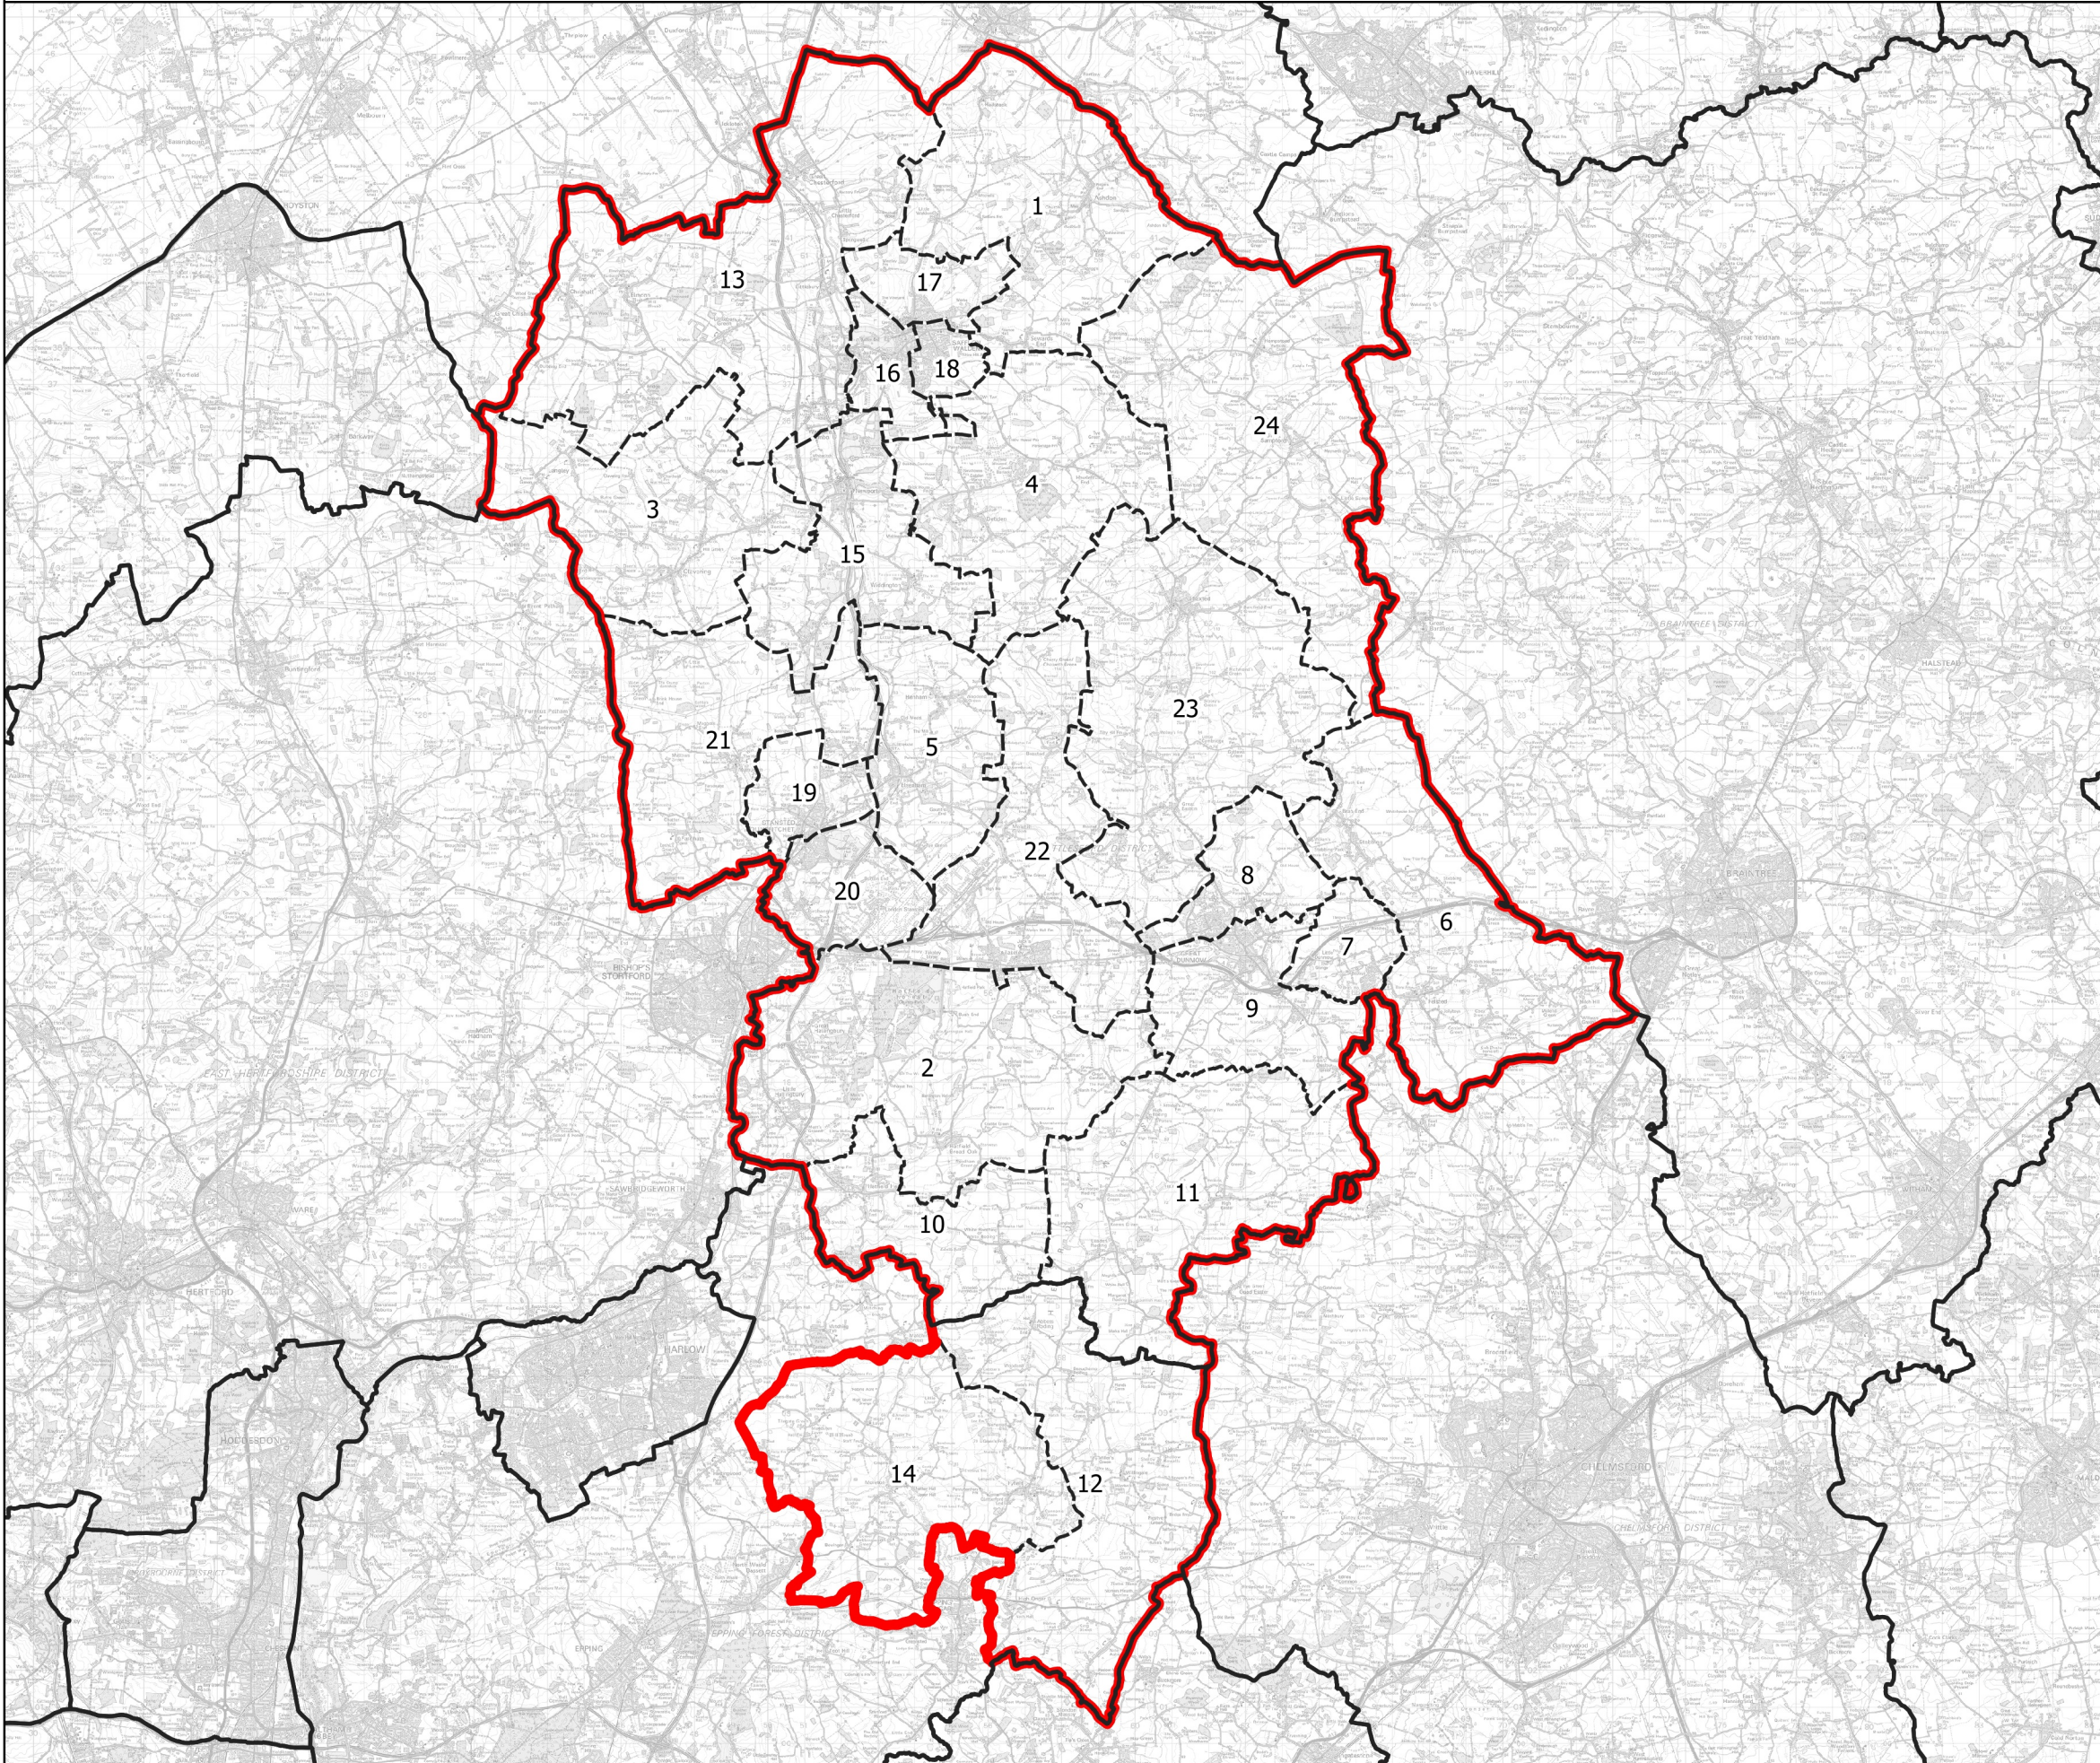

# Boundary Commission for England - Initial Proposals for the Eastern Region

Saffron Walden County Constituency - Electorate 71,575

## Wards:

- 1 Ashdon
- 2 Broad Oak & the Hallingburys
- 3 Clavering
- 4 Debden & Wimbish
- 5 Elsenham & Henham
- 6 Felsted & Stebbing
- 7 Fitch Green & Little Dunmow
- 8 Great Dunmow North
- 9 Great Dunmow South & Barnston
- 10 Hatfield Heath
- 11 High Easter & the Rodings
- 12 High Ongar, Willingale and The Rodings
- 13 Littlebury, Chesterford & Wenden Lofts
- 14 Moreton and Fyfield
- 15 Newport
- 16 Saffron Walden Audley
- 17 Saffron Walden Castle
- 18 Saffron Walden Shire
- 19 Stansted North
- 20 Stansted South & Birchanger
- 21 Stort Valley
- 22 Takeley
- 23 Thaxted & the Eastons
- 24 The Sampfords