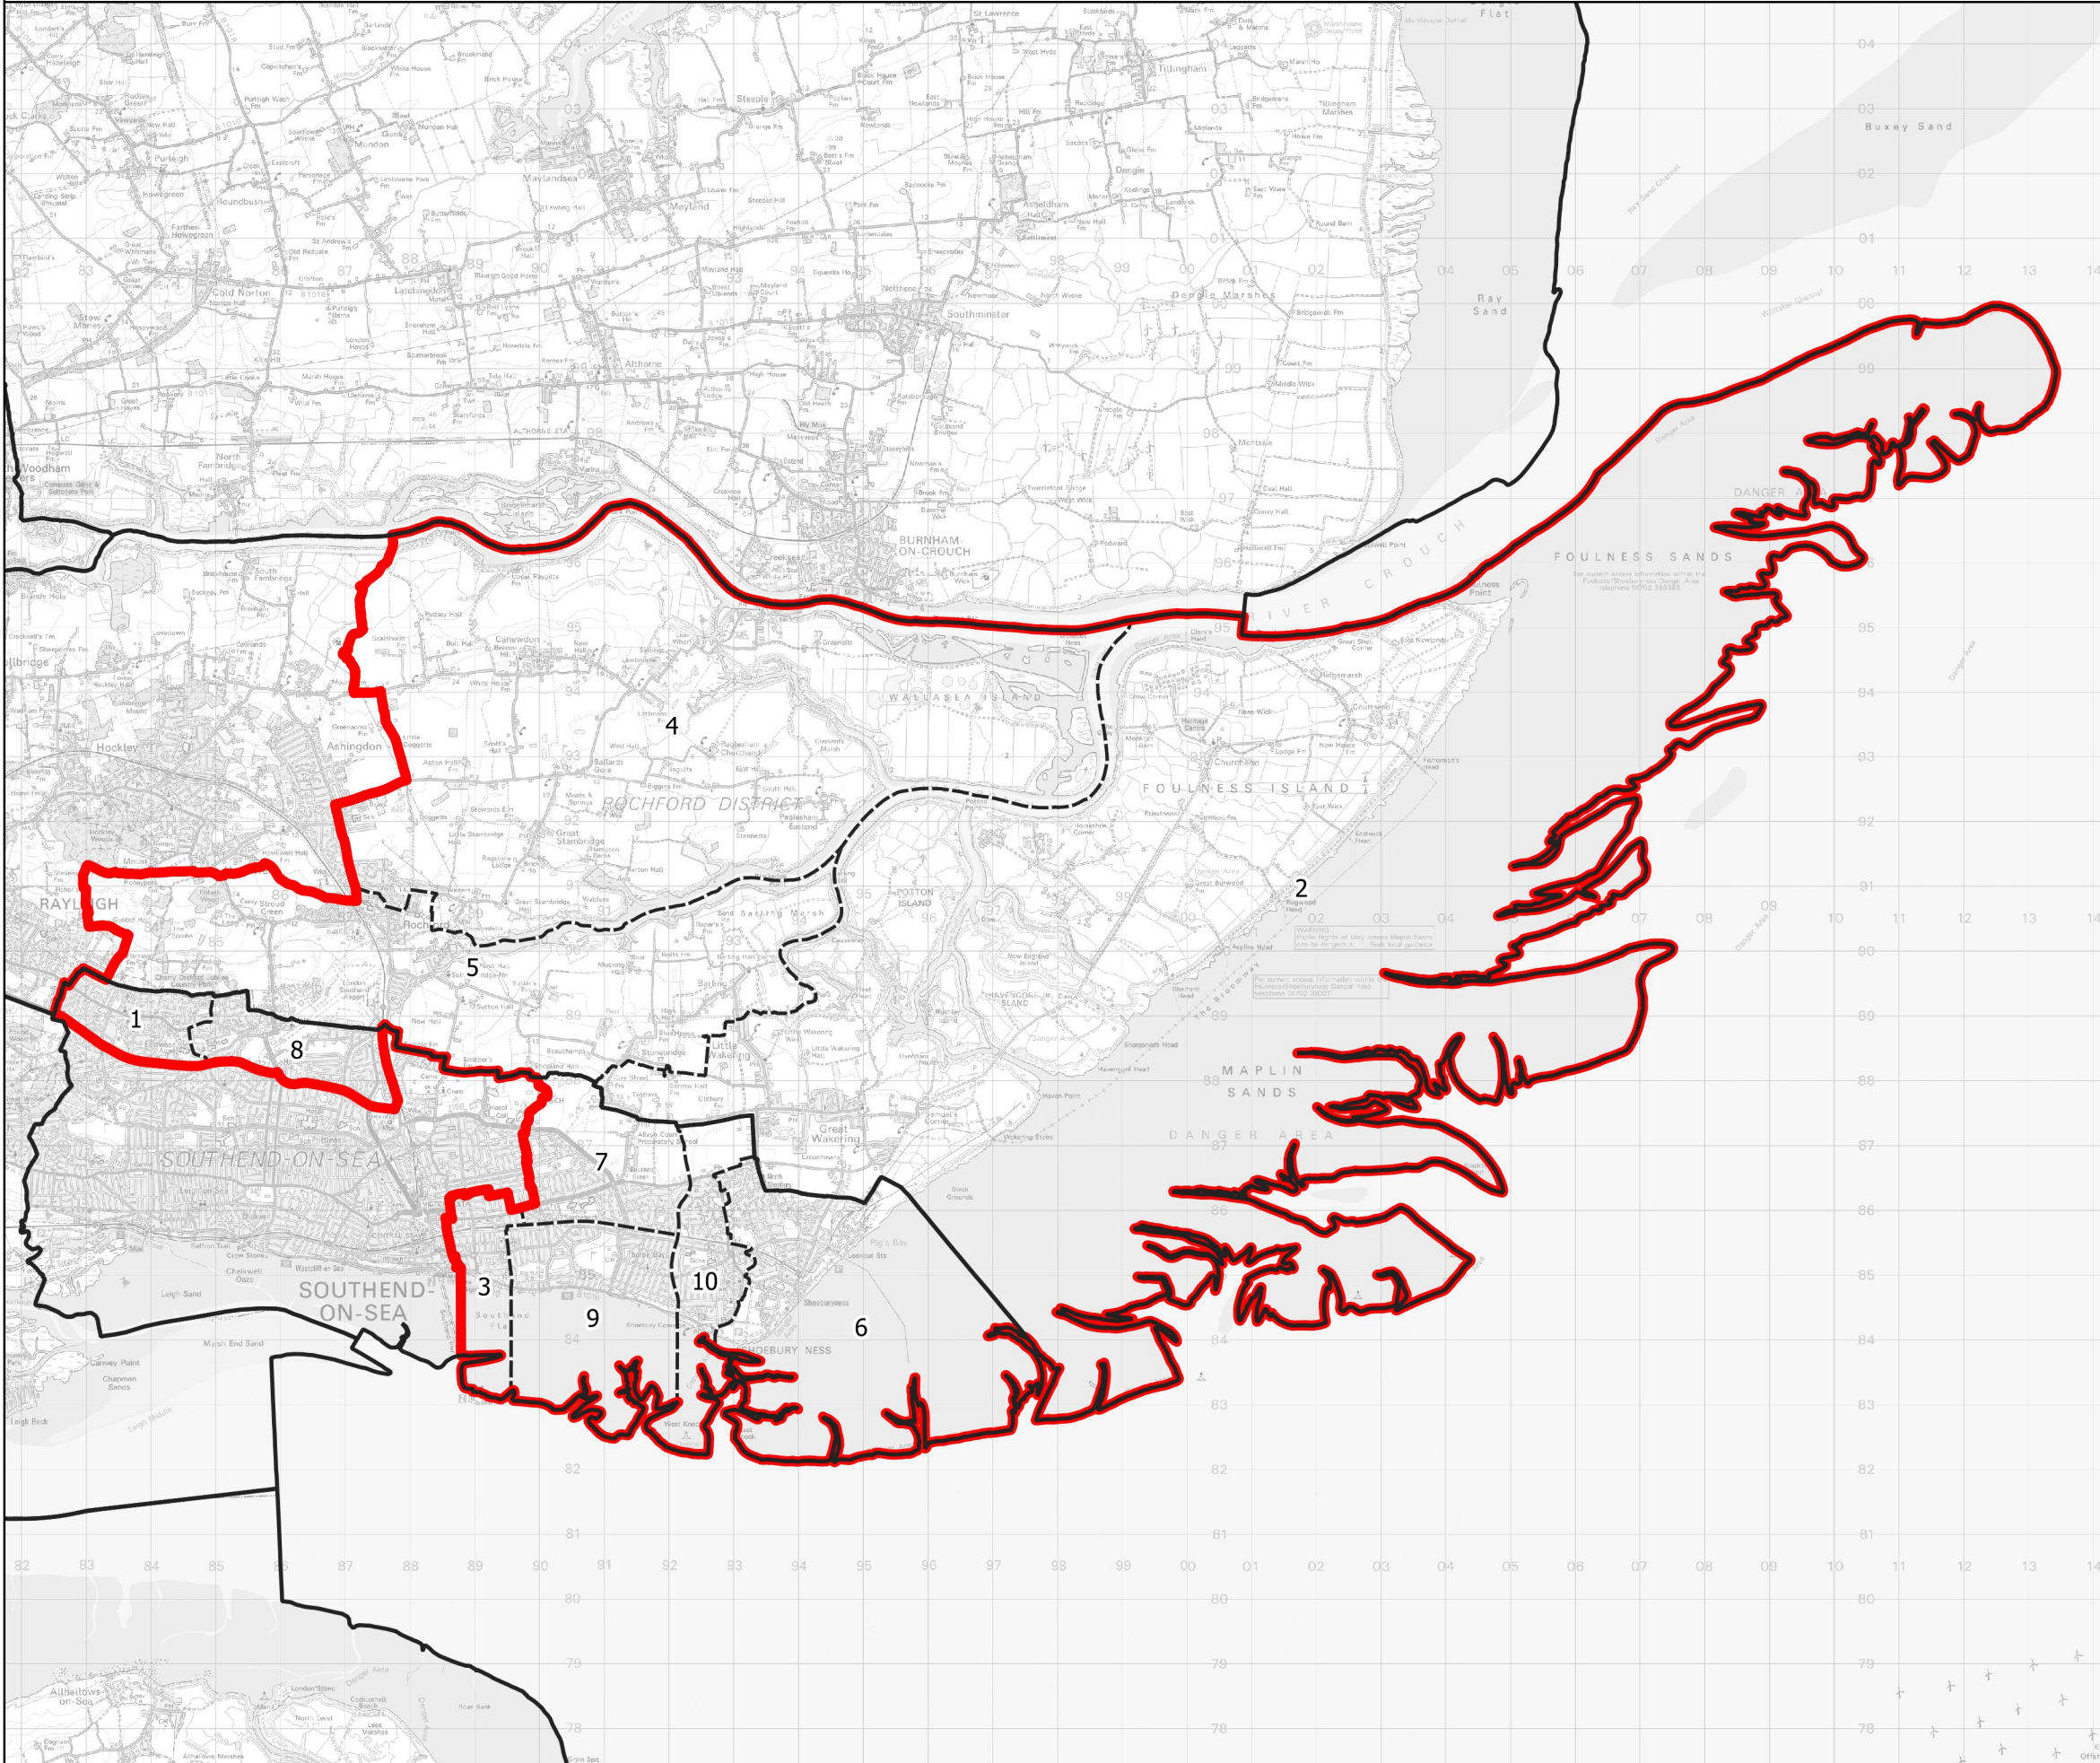

# Boundary Commission for England - Initial Proposals for the Eastern Region

## Rochford and Southend East County Constituency - Electorate 69,841

- Wards:
- 1 Eastwood Park
  - 2 Foulness & The Wakerings
  - 3 Kursaal
  - 4 Roche North & Rural
  - 5 Roche South
  - 6 Shoeburyness
  - 7 Southchurch
  - 8 St. Laurence
  - 9 Thorpe
  - 10 West Shoebury

Rochford and Southend East County Constituency