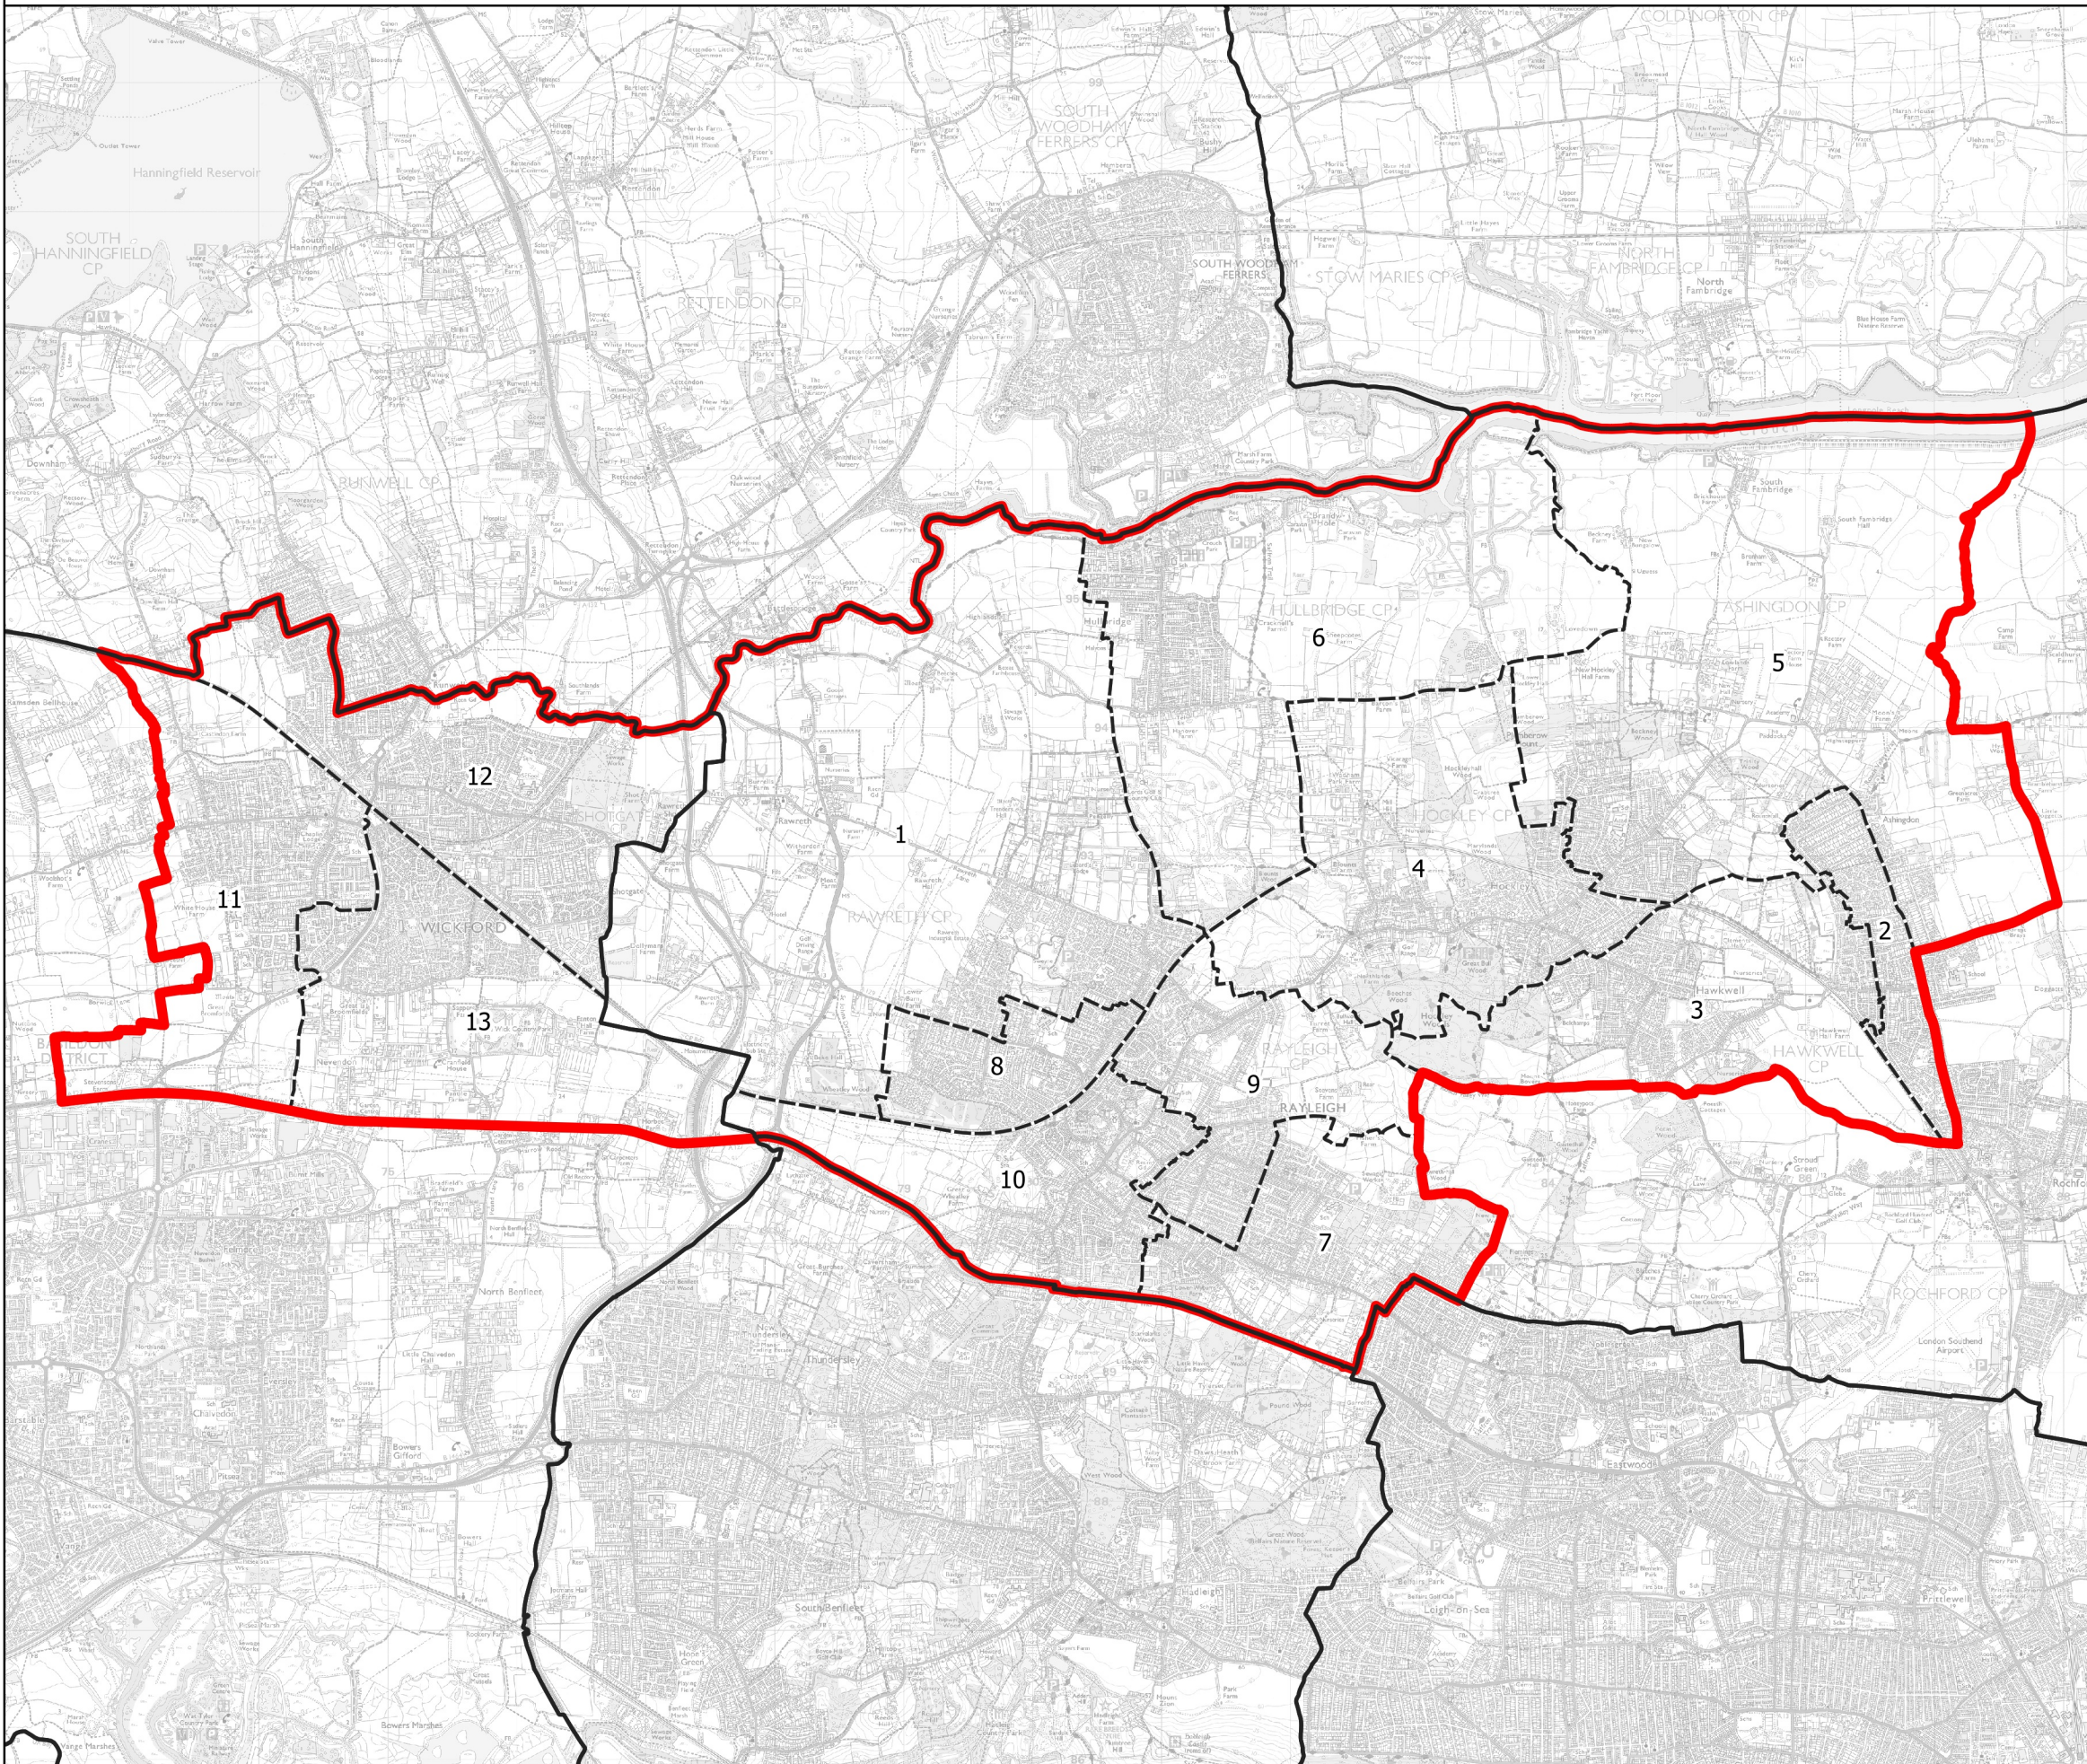

# Boundary Commission for England - Initial Proposals for the Eastern Region

## Rayleigh and Wickford County Constituency - Electorate 76,422

Wards:

- 1 Downhall & Rawreth
- 2 Hawkwell East
- 3 Hawkwell West
- 4 Hockley
- 5 Hockley & Ashingdon
- 6 Hullbridge
- 7 Lodge
- 8 Sweyne Park & Grange
- 9 Trinity
- 10 Wheatley
- 11 Wickford Castledon
- 12 Wickford North
- 13 Wickford Park

- Constituency
- Local Authorities
- Wards

0 0.7 1.4 km

© Crown copyright and database rights 2021 OS 100018289. You are permitted to use this data solely to enable you to respond to, or interact with, the organisation that provided you with the data. You are not permitted to copy, sub-license, distribute or sell any of this data to third parties in any form. Third party rights to enforce the terms of this licence shall be reserved to OS.

Rayleigh and Wickford County Constituency