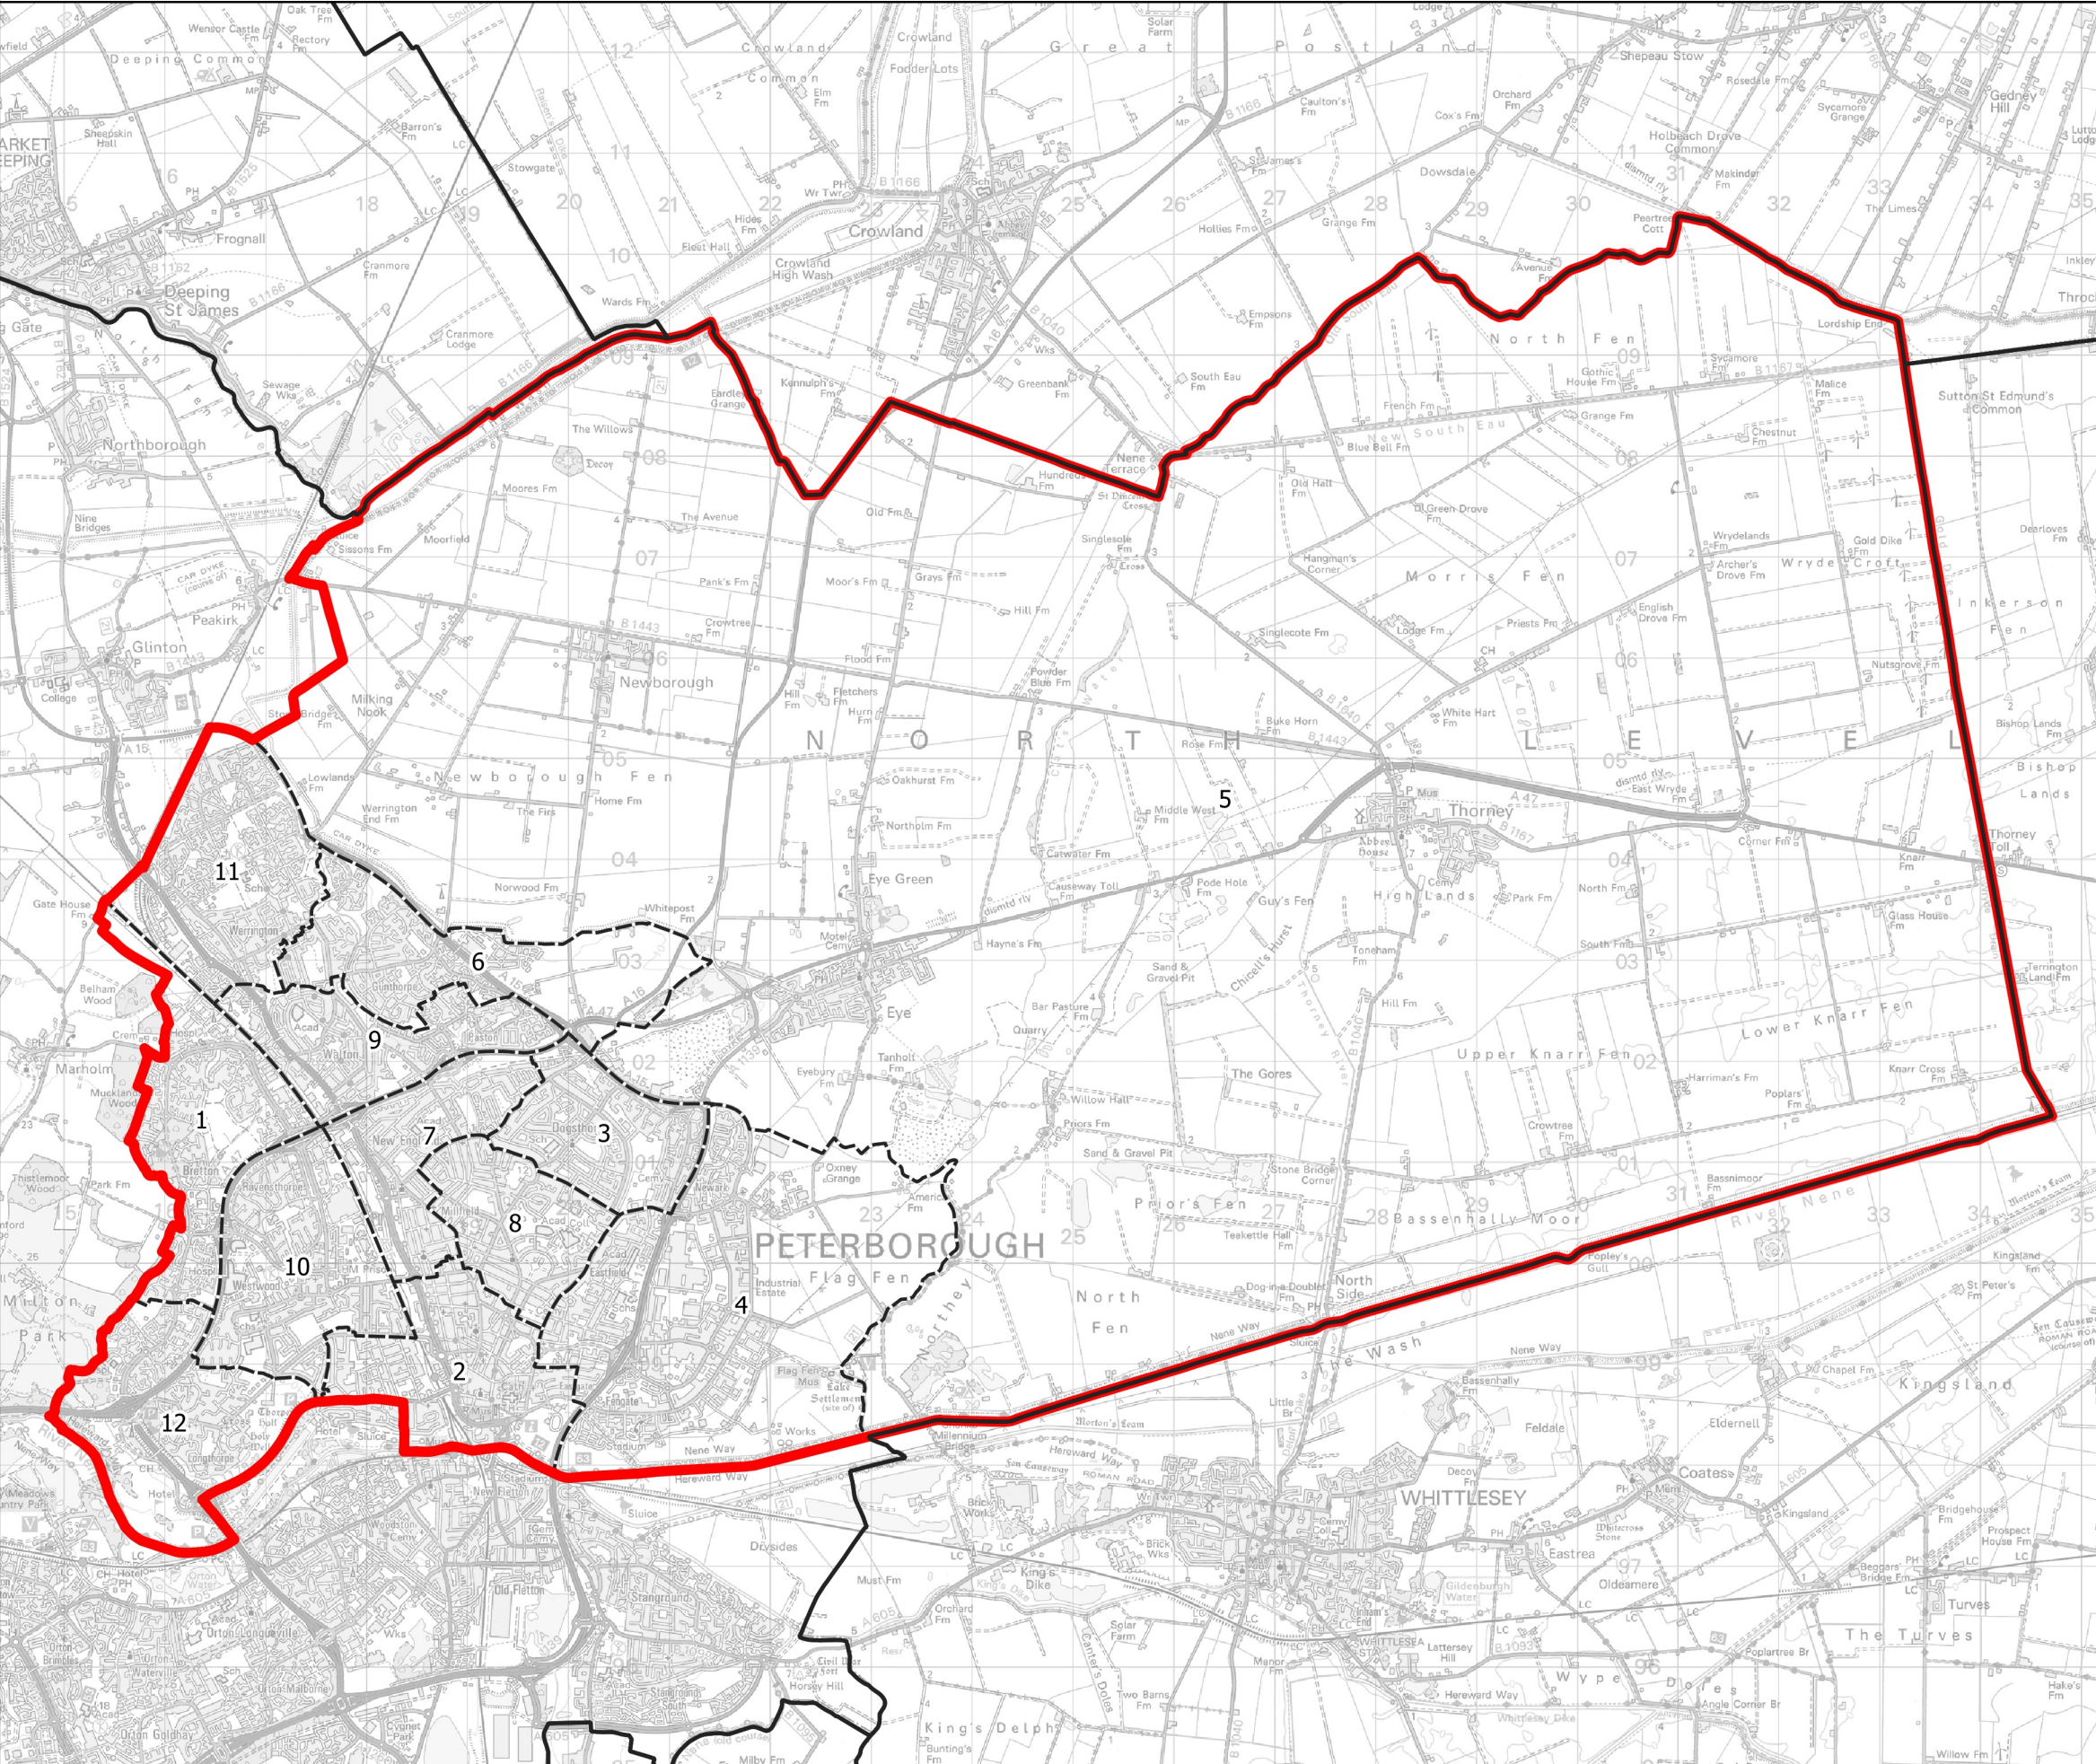

Boundary Commission for England - Initial Proposals for the Eastern Region

Peterborough County Constituency - Electorate 72,273

- Wards:
- 1 Bretton
 - 2 Central
 - 3 Dogsthorpe
 - 4 East
 - 5 Eye, Thorney & Newborough
 - 6 Gunthorpe
 - 7 North
 - 8 Park
 - 9 Paston & Walton
 - 10 Ravensthorpe
 - 11 Werrington
 - 12 West

Peterborough County Constituency