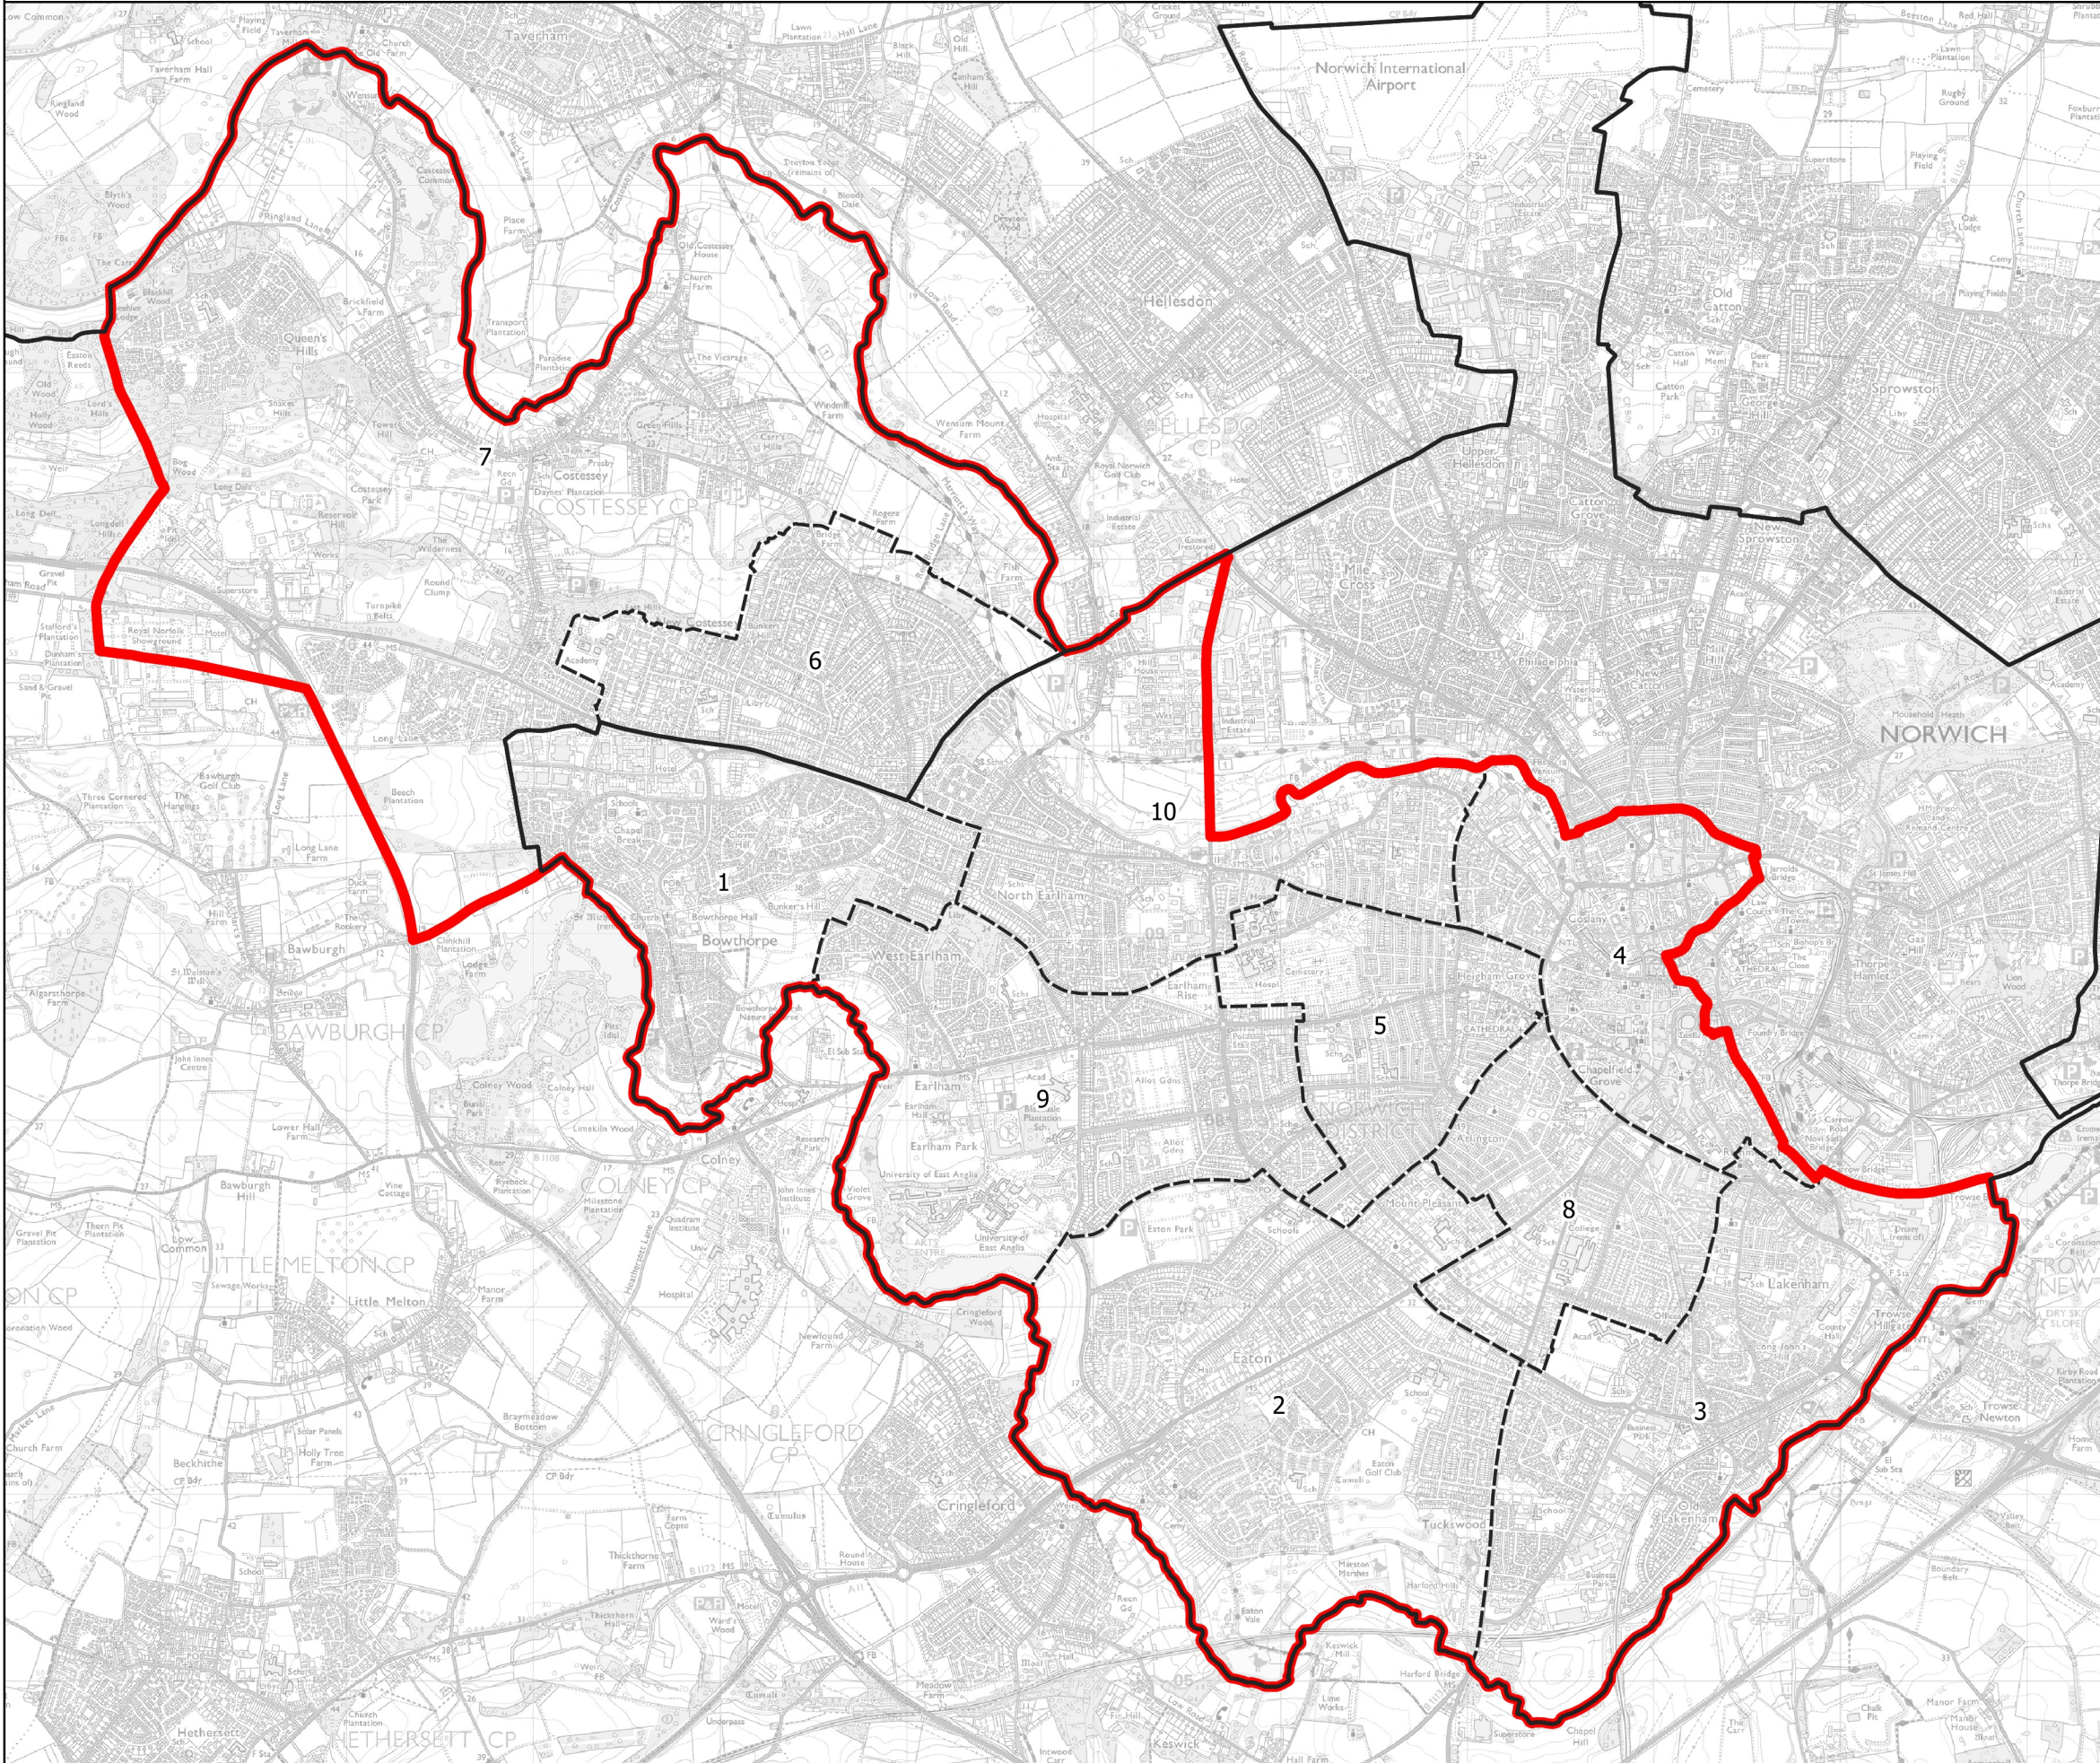

Boundary Commission for England - Initial Proposals for the Eastern Region

Norwich South Borough Constituency - Electorate 73,515

- Wards:
- 1 Bowthorpe
 - 2 Eaton
 - 3 Lakenham
 - 4 Mancroft
 - 5 Nelson
 - 6 New Costessey
 - 7 Old Costessey
 - 8 Town Close
 - 9 University
 - 10 Wensum

- Constituency
- Local Authorities
- Wards

© Crown copyright and database rights 2021 OS 100018289. You are permitted to use this data solely to enable you to respond to, or interact with, the organisation that provided you with the data. You are not permitted to copy, sub-license, distribute or sell any of this data to third parties in any form. Third party rights to enforce the terms of this licence shall be reserved to OS.

Norwich South Borough Constituency