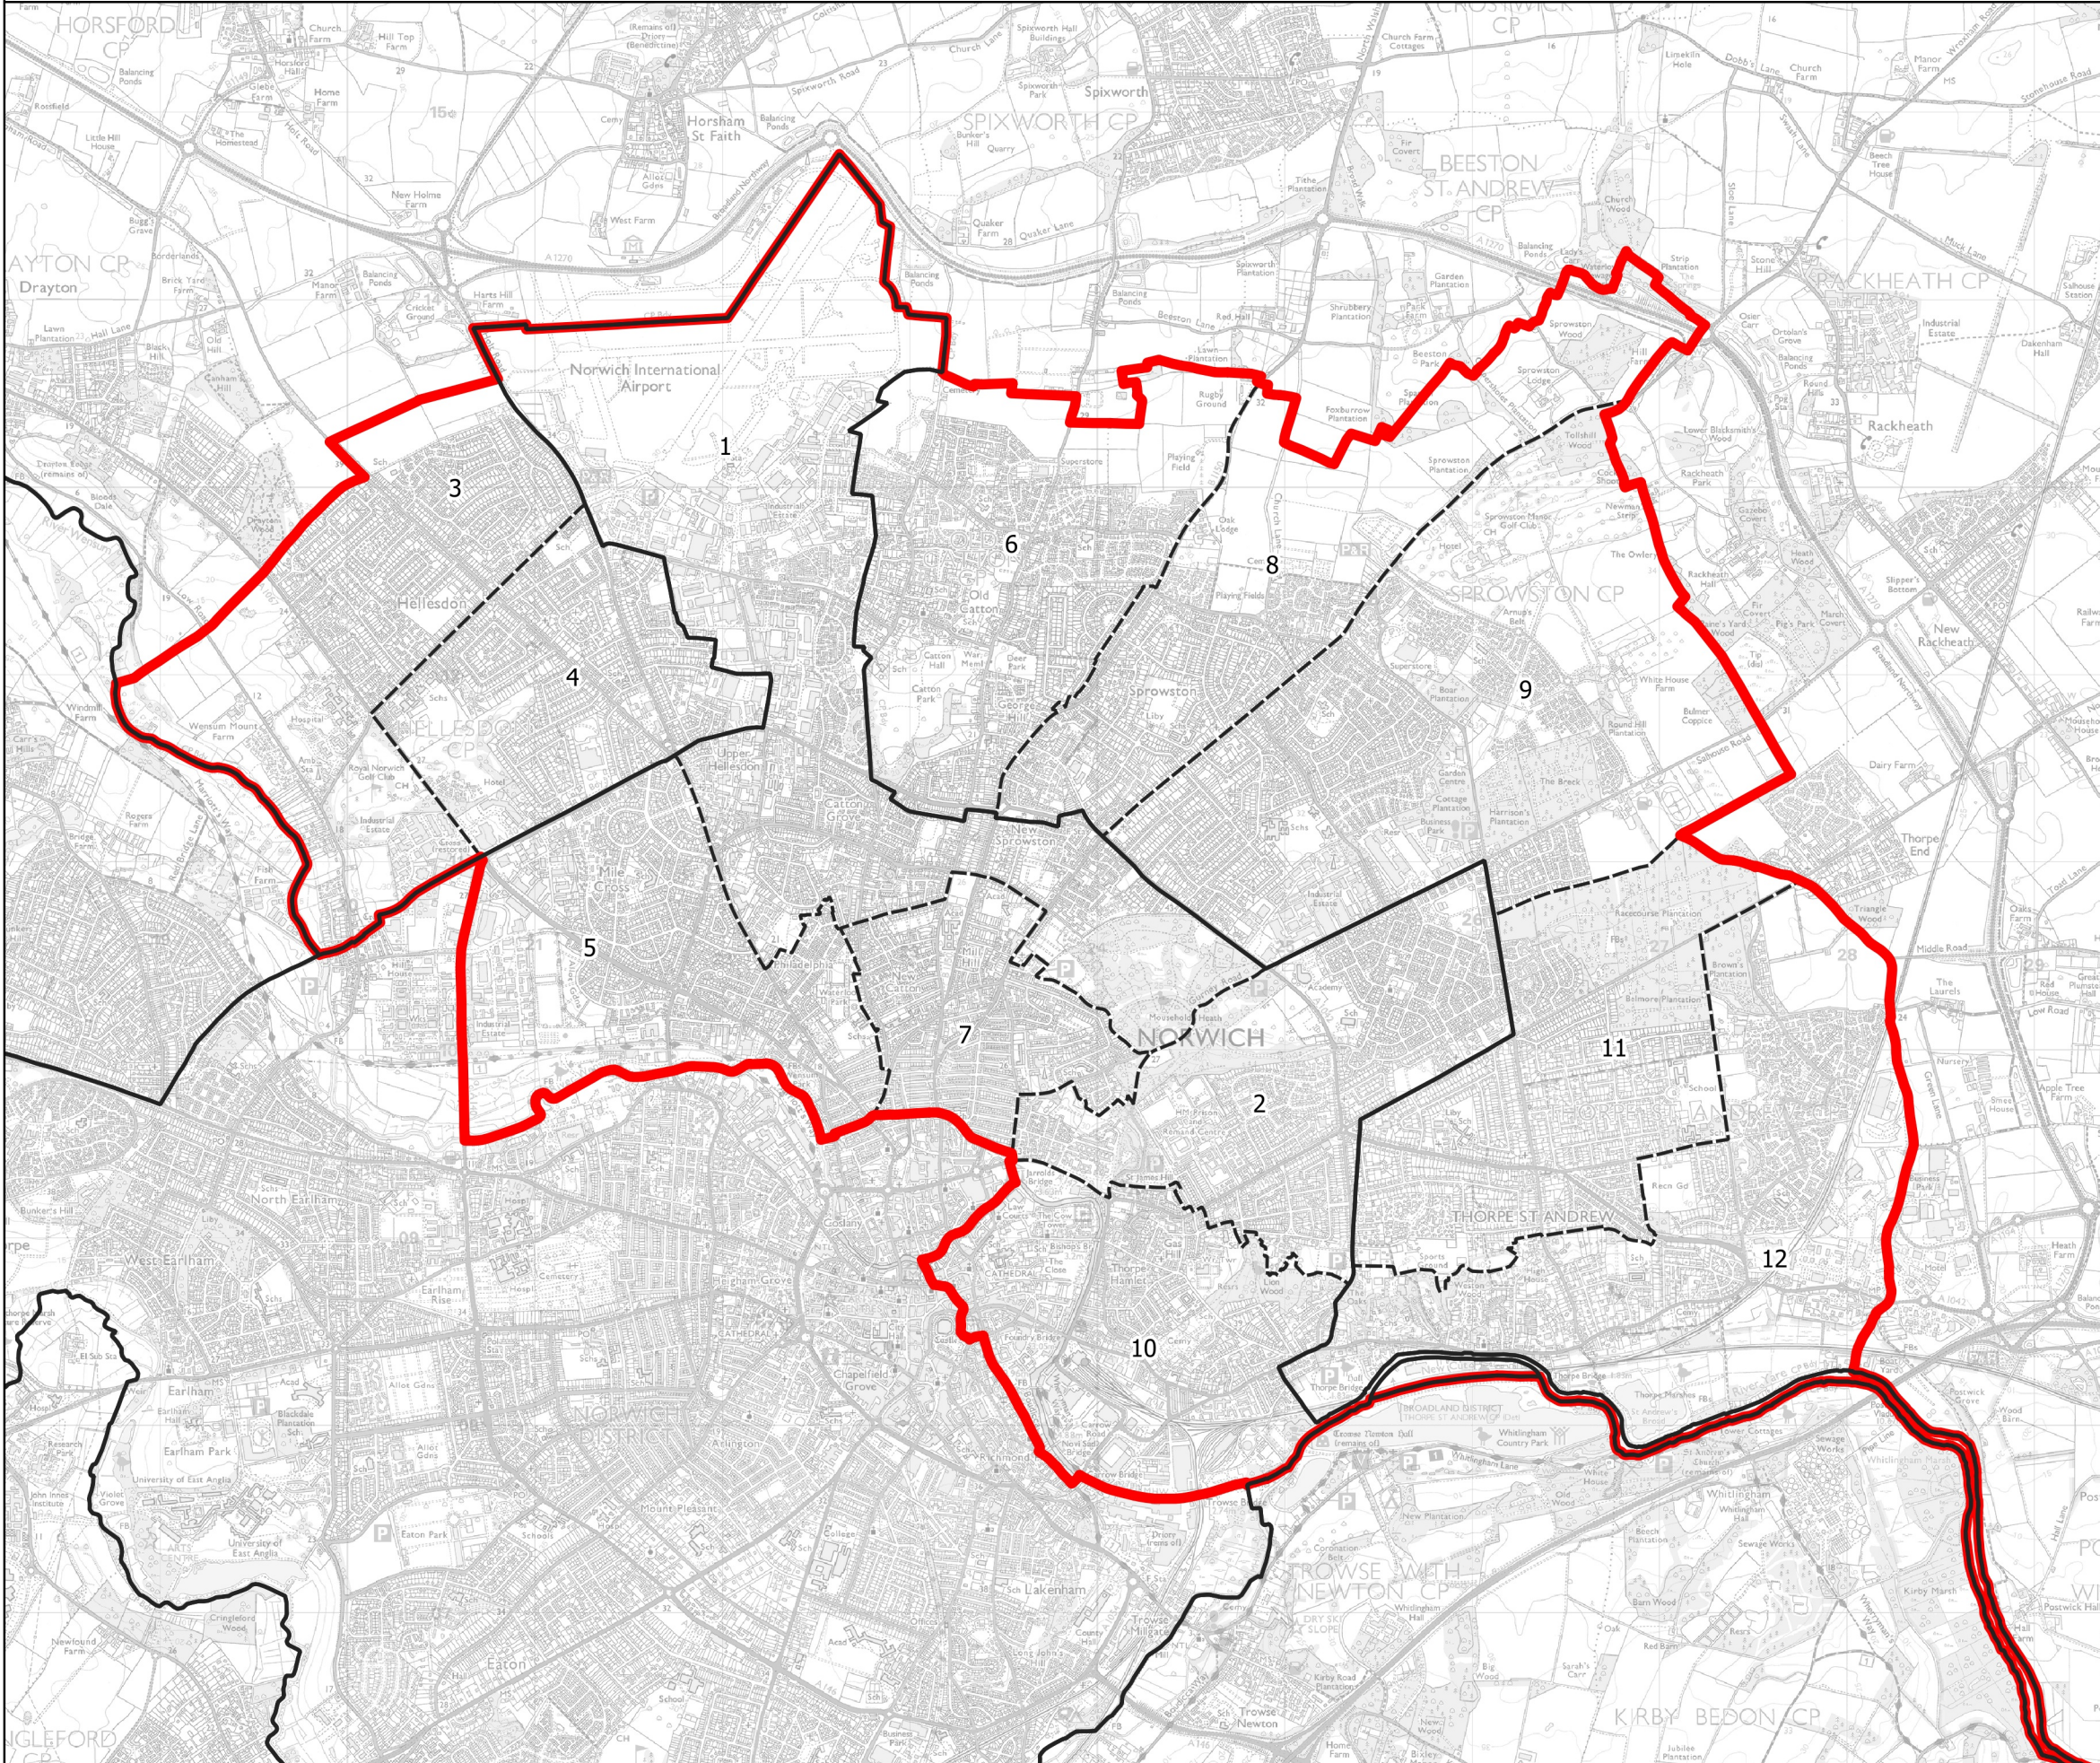

Boundary Commission for England - Initial Proposals for the Eastern Region

Norwich North Borough Constituency - Electorate 74,086

- Wards:
- 1 Catton Grove
 - 2 Crome
 - 3 Hellesdon North West
 - 4 Hellesdon South East
 - 5 Mile Cross
 - 6 Old Catton and Sprowston West
 - 7 Sewell
 - 8 Sprowston Central
 - 9 Sprowston East
 - 10 Thorpe Hamlet
 - 11 Thorpe St. Andrew North West
 - 12 Thorpe St. Andrew South East

- Constituency
- Local Authorities
- Wards

© Crown copyright and database rights 2021 OS 100018289. You are permitted to use this data solely to enable you to respond to, or interact with, the organisation that provided you with the data. You are not permitted to copy, sub-license, distribute or sell any of this data to third parties in any form. Third party rights to enforce the terms of this licence shall be reserved to OS.

Norwich North Borough Constituency