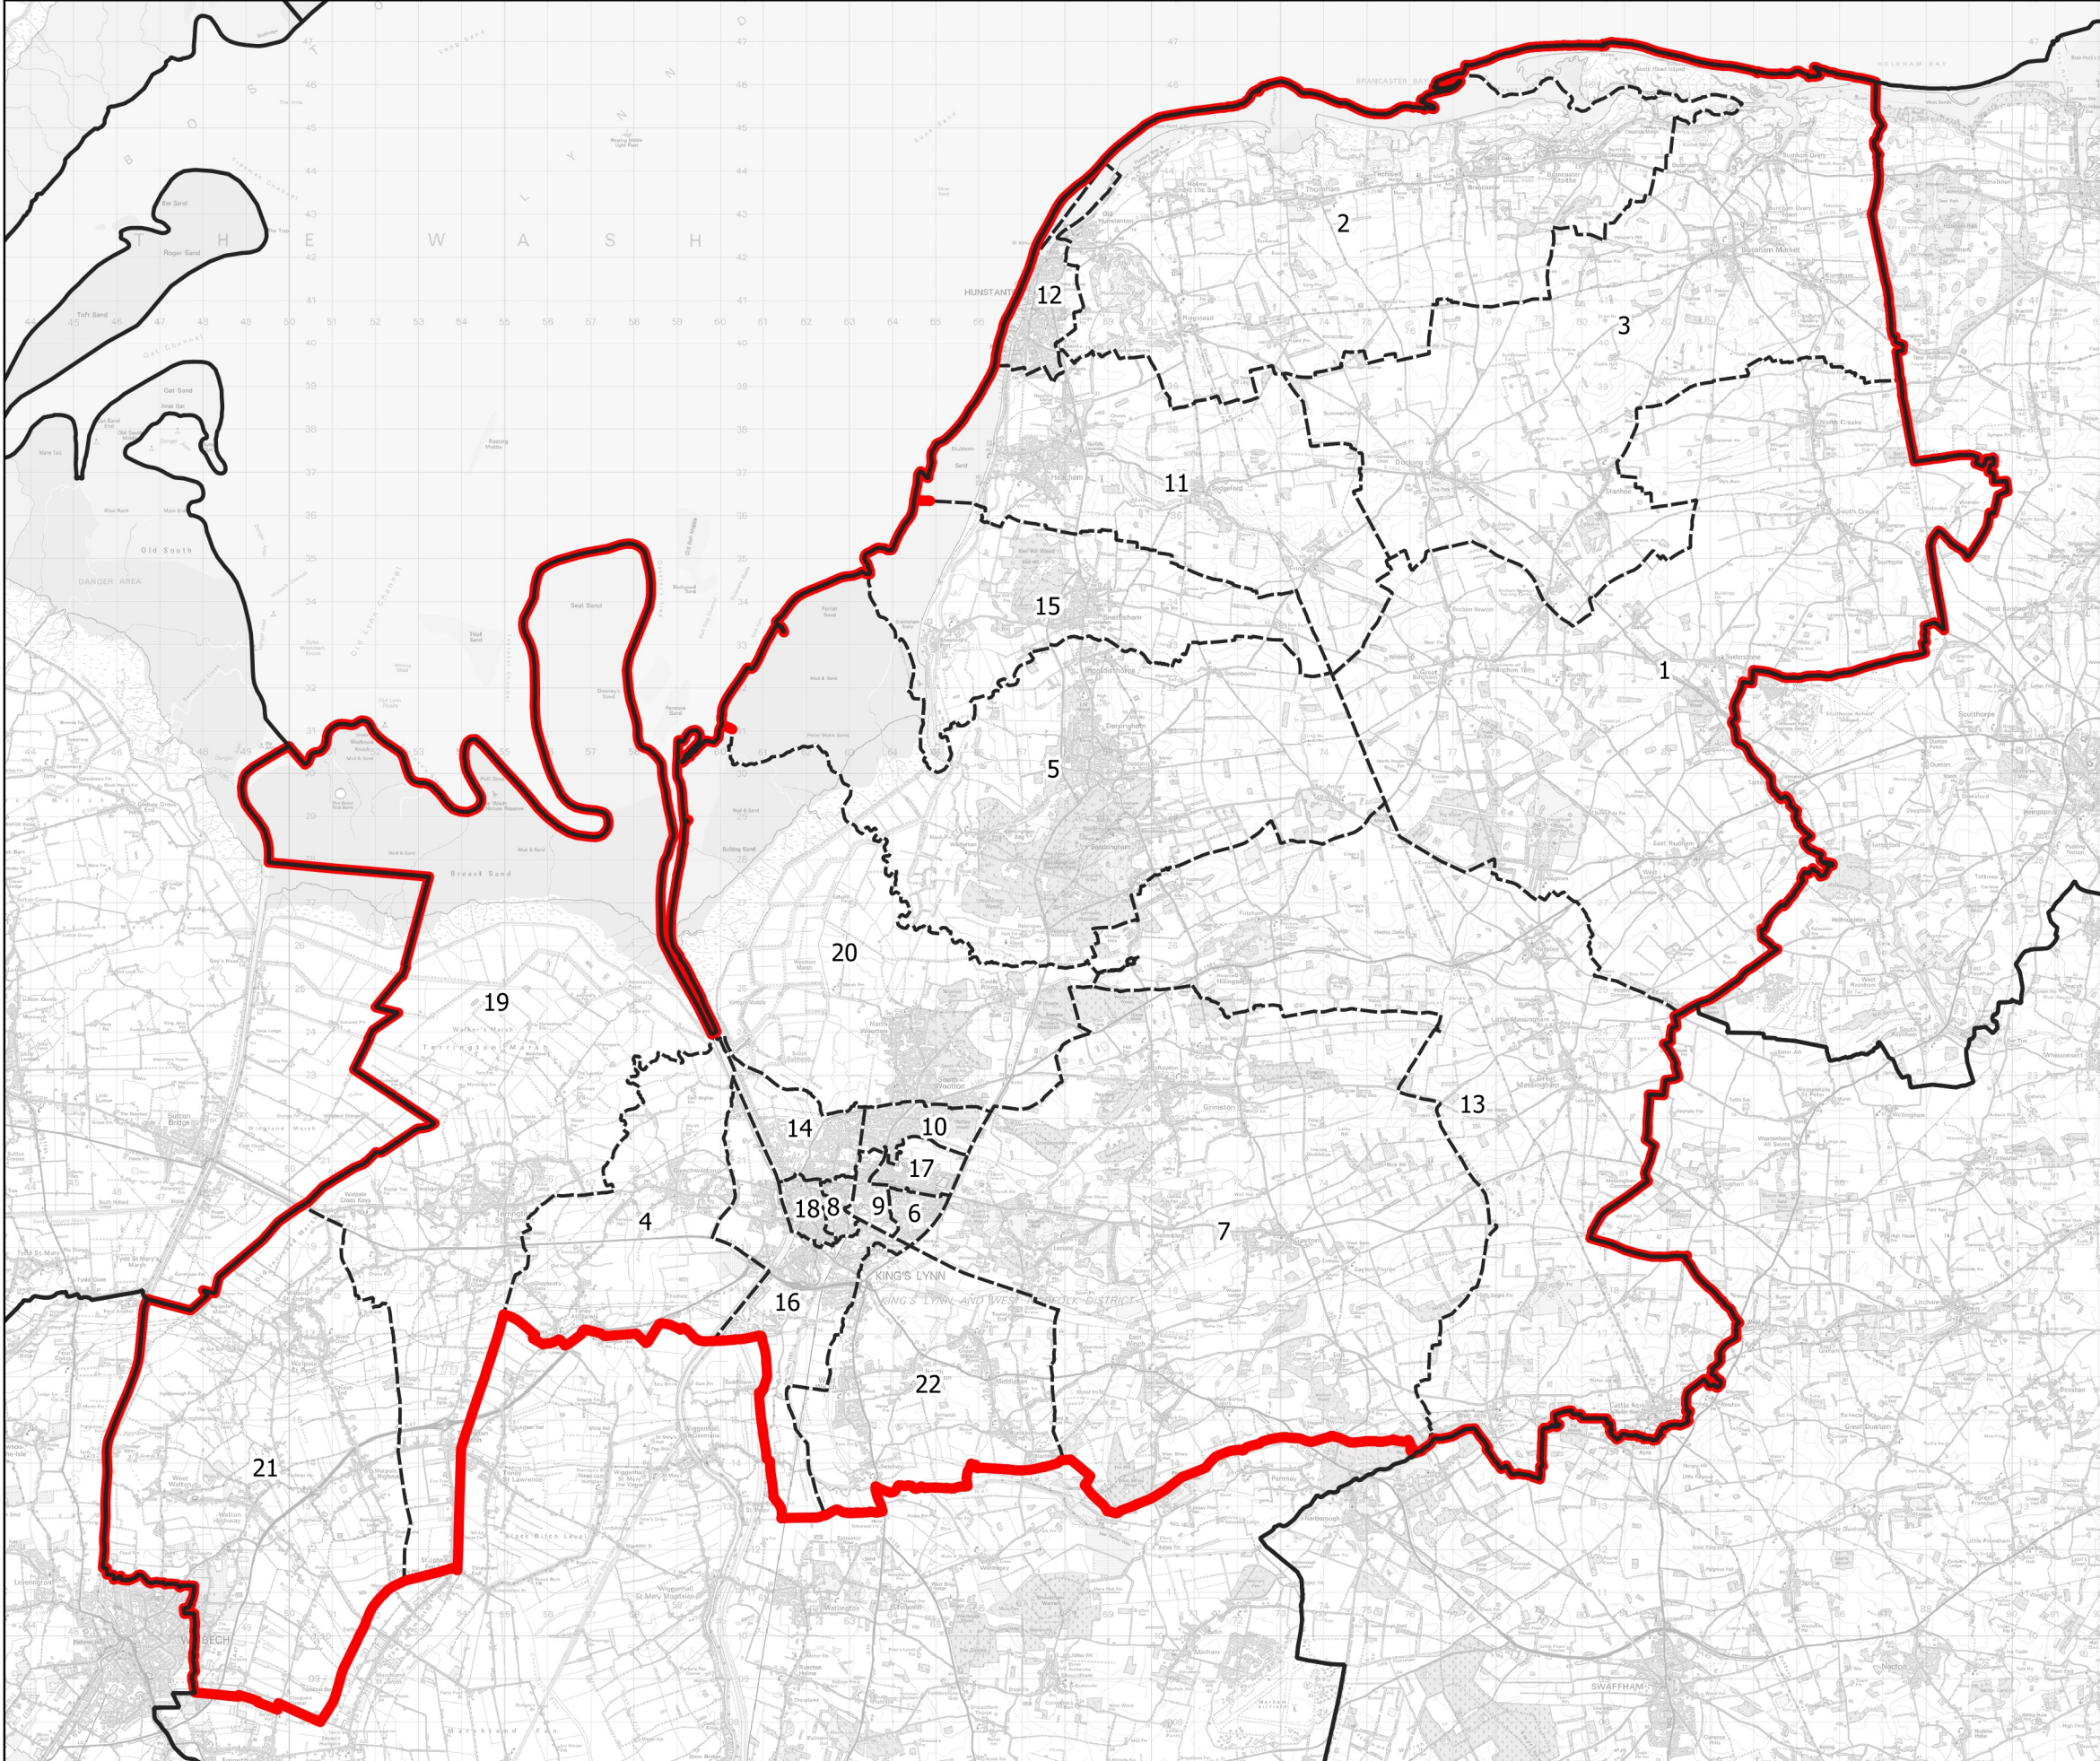

Boundary Commission for England - Initial Proposals for the Eastern Region

North West Norfolk County Constituency - Electorate 75,200

- Wards:
- 1 Bircham with Rudhams
 - 2 Brancaster
 - 3 Burnham Market & Docking
 - 4 Clenchwarton
 - 5 Dersingham
 - 6 Fairstead
 - 7 Gayton & Grimston
 - 8 Gaywood Chase
 - 9 Gaywood Clock
 - 10 Gaywood North Bank
 - 11 Heacham
 - 12 Hunstanton
 - 13 Massingham with Castle Acre
 - 14 North Lynn
 - 15 Snettisham
 - 16 South & West Lynn
 - 17 Springwood
 - 18 St. Margaret's with St. Nicholas
 - 19 Terrington
 - 20 The Woottons
 - 21 Walsoken, West Walton & Walpole
 - 22 West Winch

Constituency
 Local Authorities
 Wards

© Crown copyright and database rights 2021 OS 100018289. You are permitted to use this data solely to enable you to respond to, or interact with, the organisation that provided you with the data. You are not permitted to copy, sub-license, distribute or sell any of this data to third parties in any form. Third party rights to enforce the terms of this licence shall be reserved to OS.

North West Norfolk County Constituency