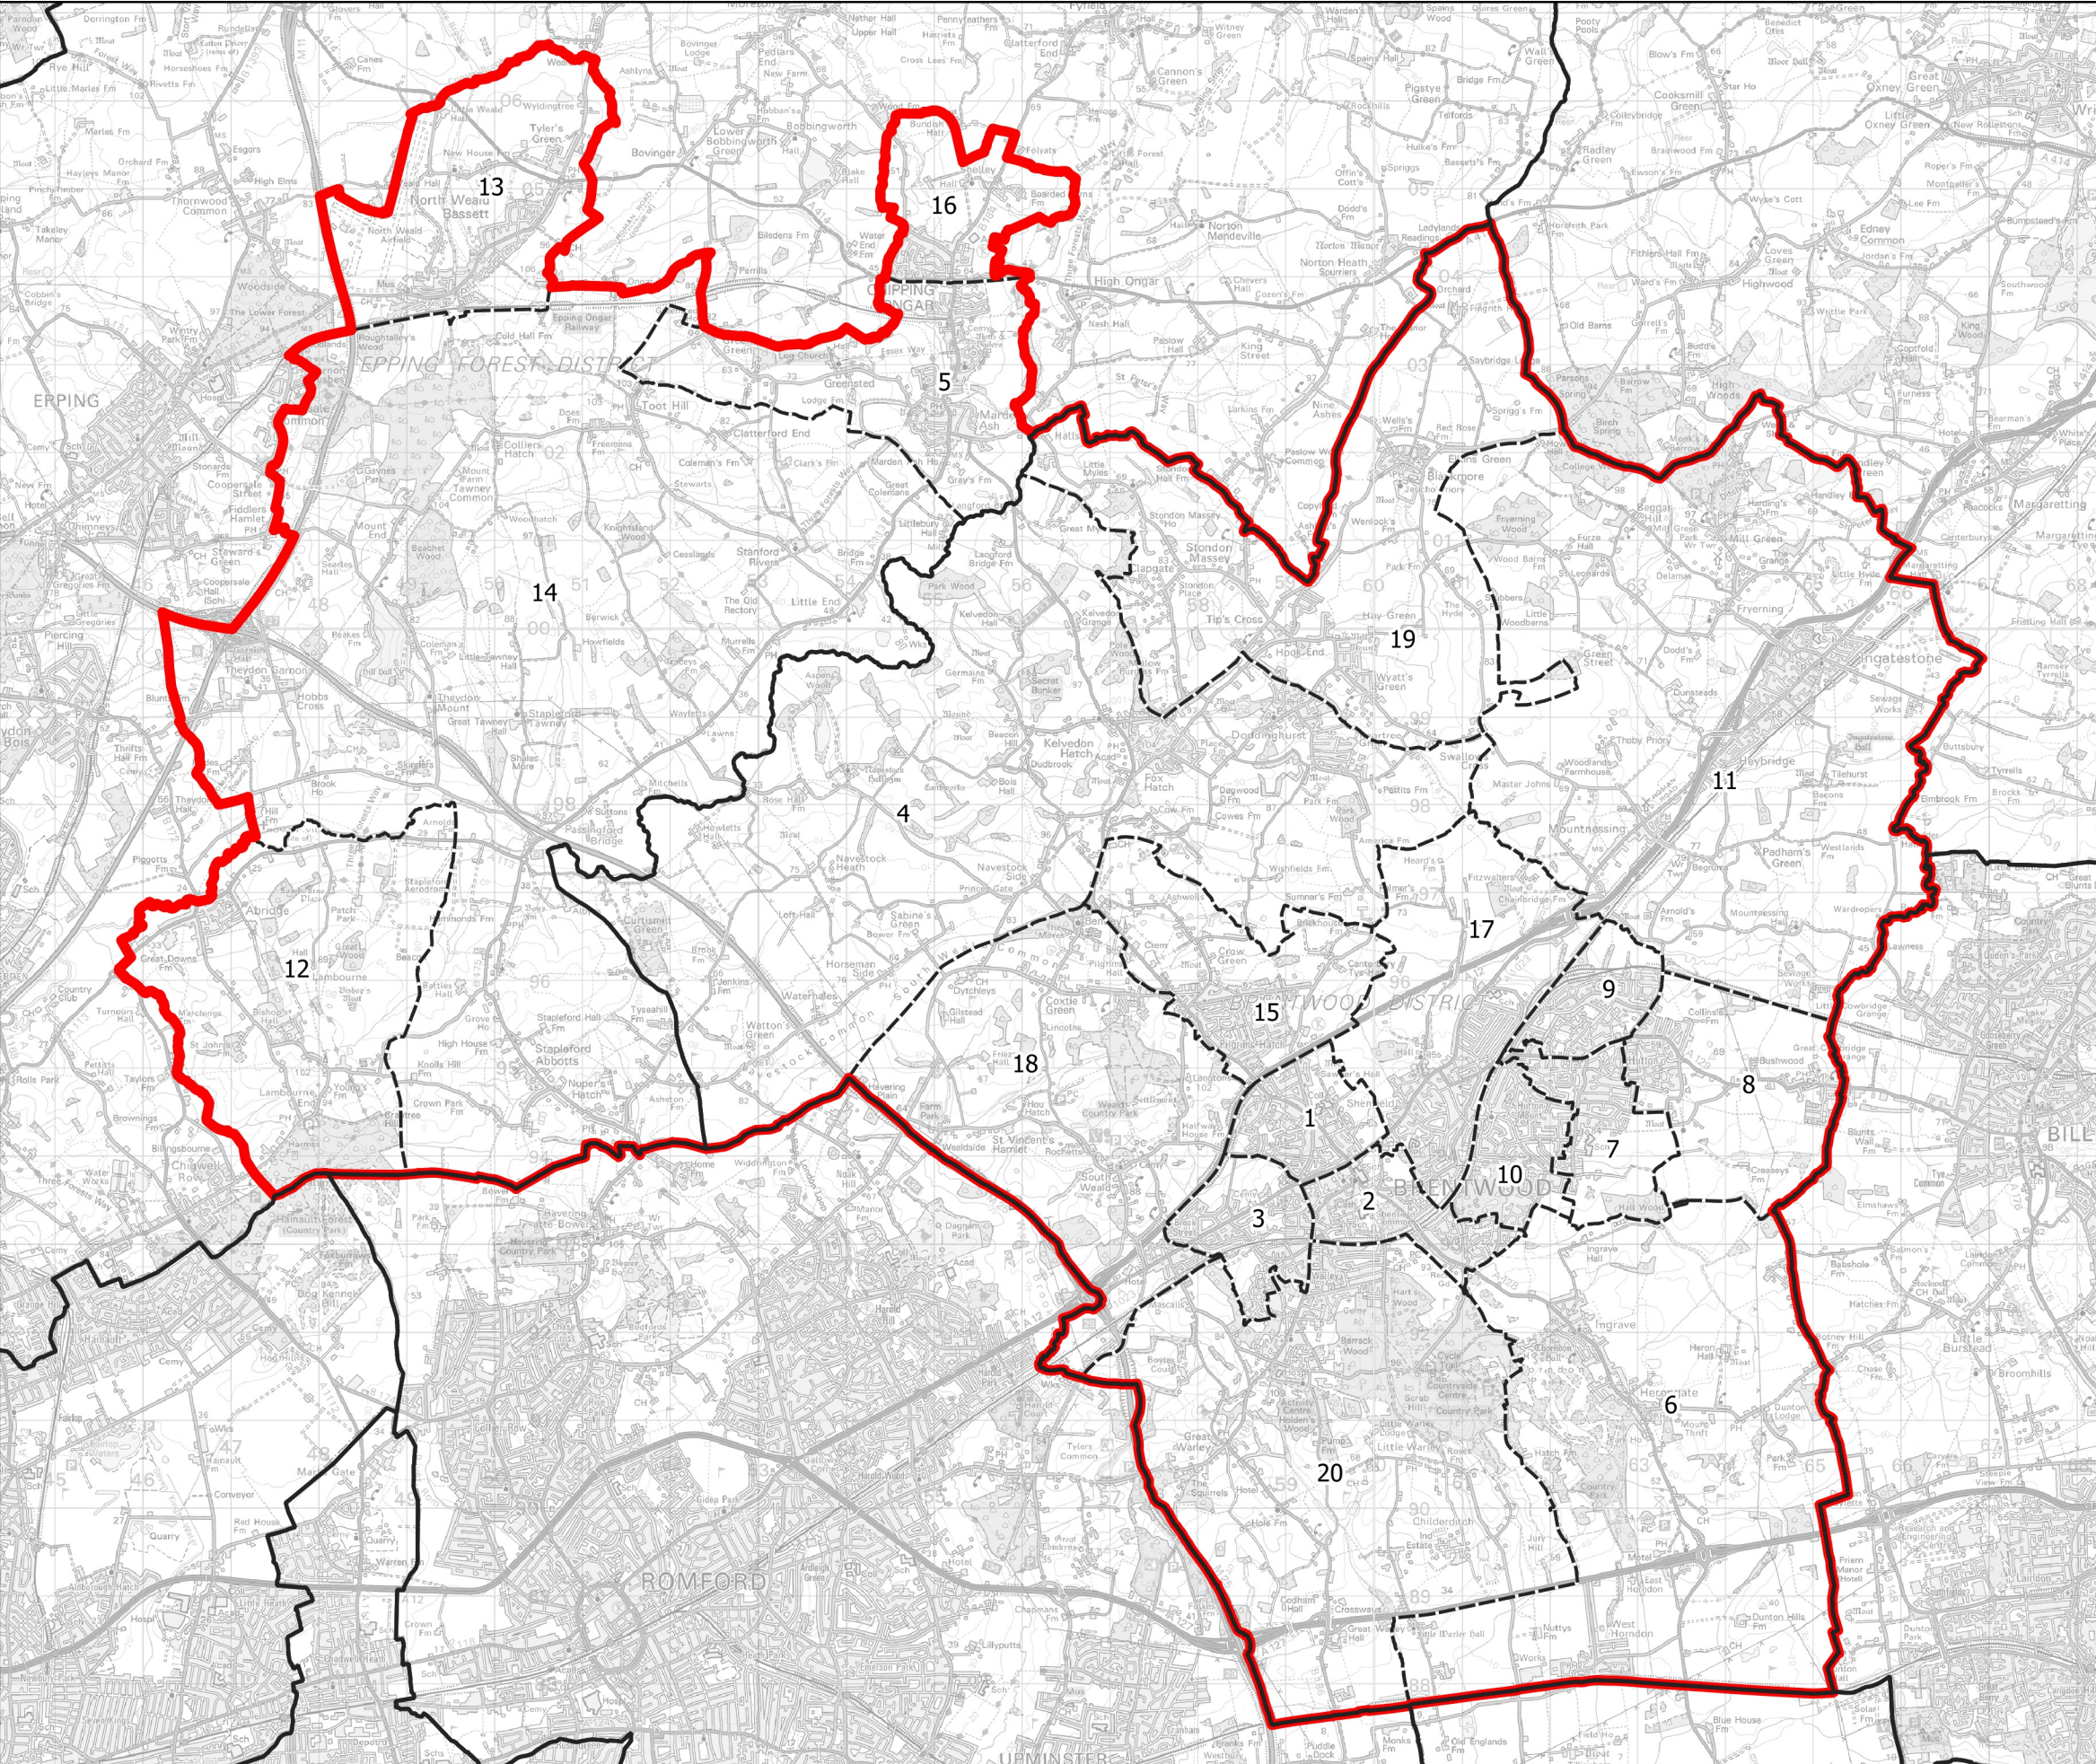

# Boundary Commission for England - Initial Proposals for the Eastern Region

Brentwood County Constituency - Electorate 71,298

- Wards:
- 1 Brentwood North
  - 2 Brentwood South
  - 3 Brentwood West
  - 4 Brizes and Doddinghurst
  - 5 Chipping Ongar, Greensted and Marden Ash
  - 6 Herongate, Ingrave and West Horndon
  - 7 Hutton Central
  - 8 Hutton East
  - 9 Hutton North
  - 10 Hutton South
  - 11 Ingatestone, Fryerning and Mountnessing
  - 12 Lambourne
  - 13 North Weald Bassett
  - 14 Passingford
  - 15 Pilgrims Hatch
  - 16 Shelley
  - 17 Shenfield
  - 18 South Weald
  - 19 Tipps Cross
  - 20 Warley

-  Constituency
-  Local Authorities
-  Wards

0 1 2 km

© Crown copyright and database rights 2021 OS 100018289. You are permitted to use this data solely to enable you to respond to, or interact with, the organisation that provided you with the data. You are not permitted to copy, sub-license, distribute or sell any of this data to third parties in any form. Third party rights to enforce the terms of this licence shall be reserved to OS.

Brentwood County Constituency