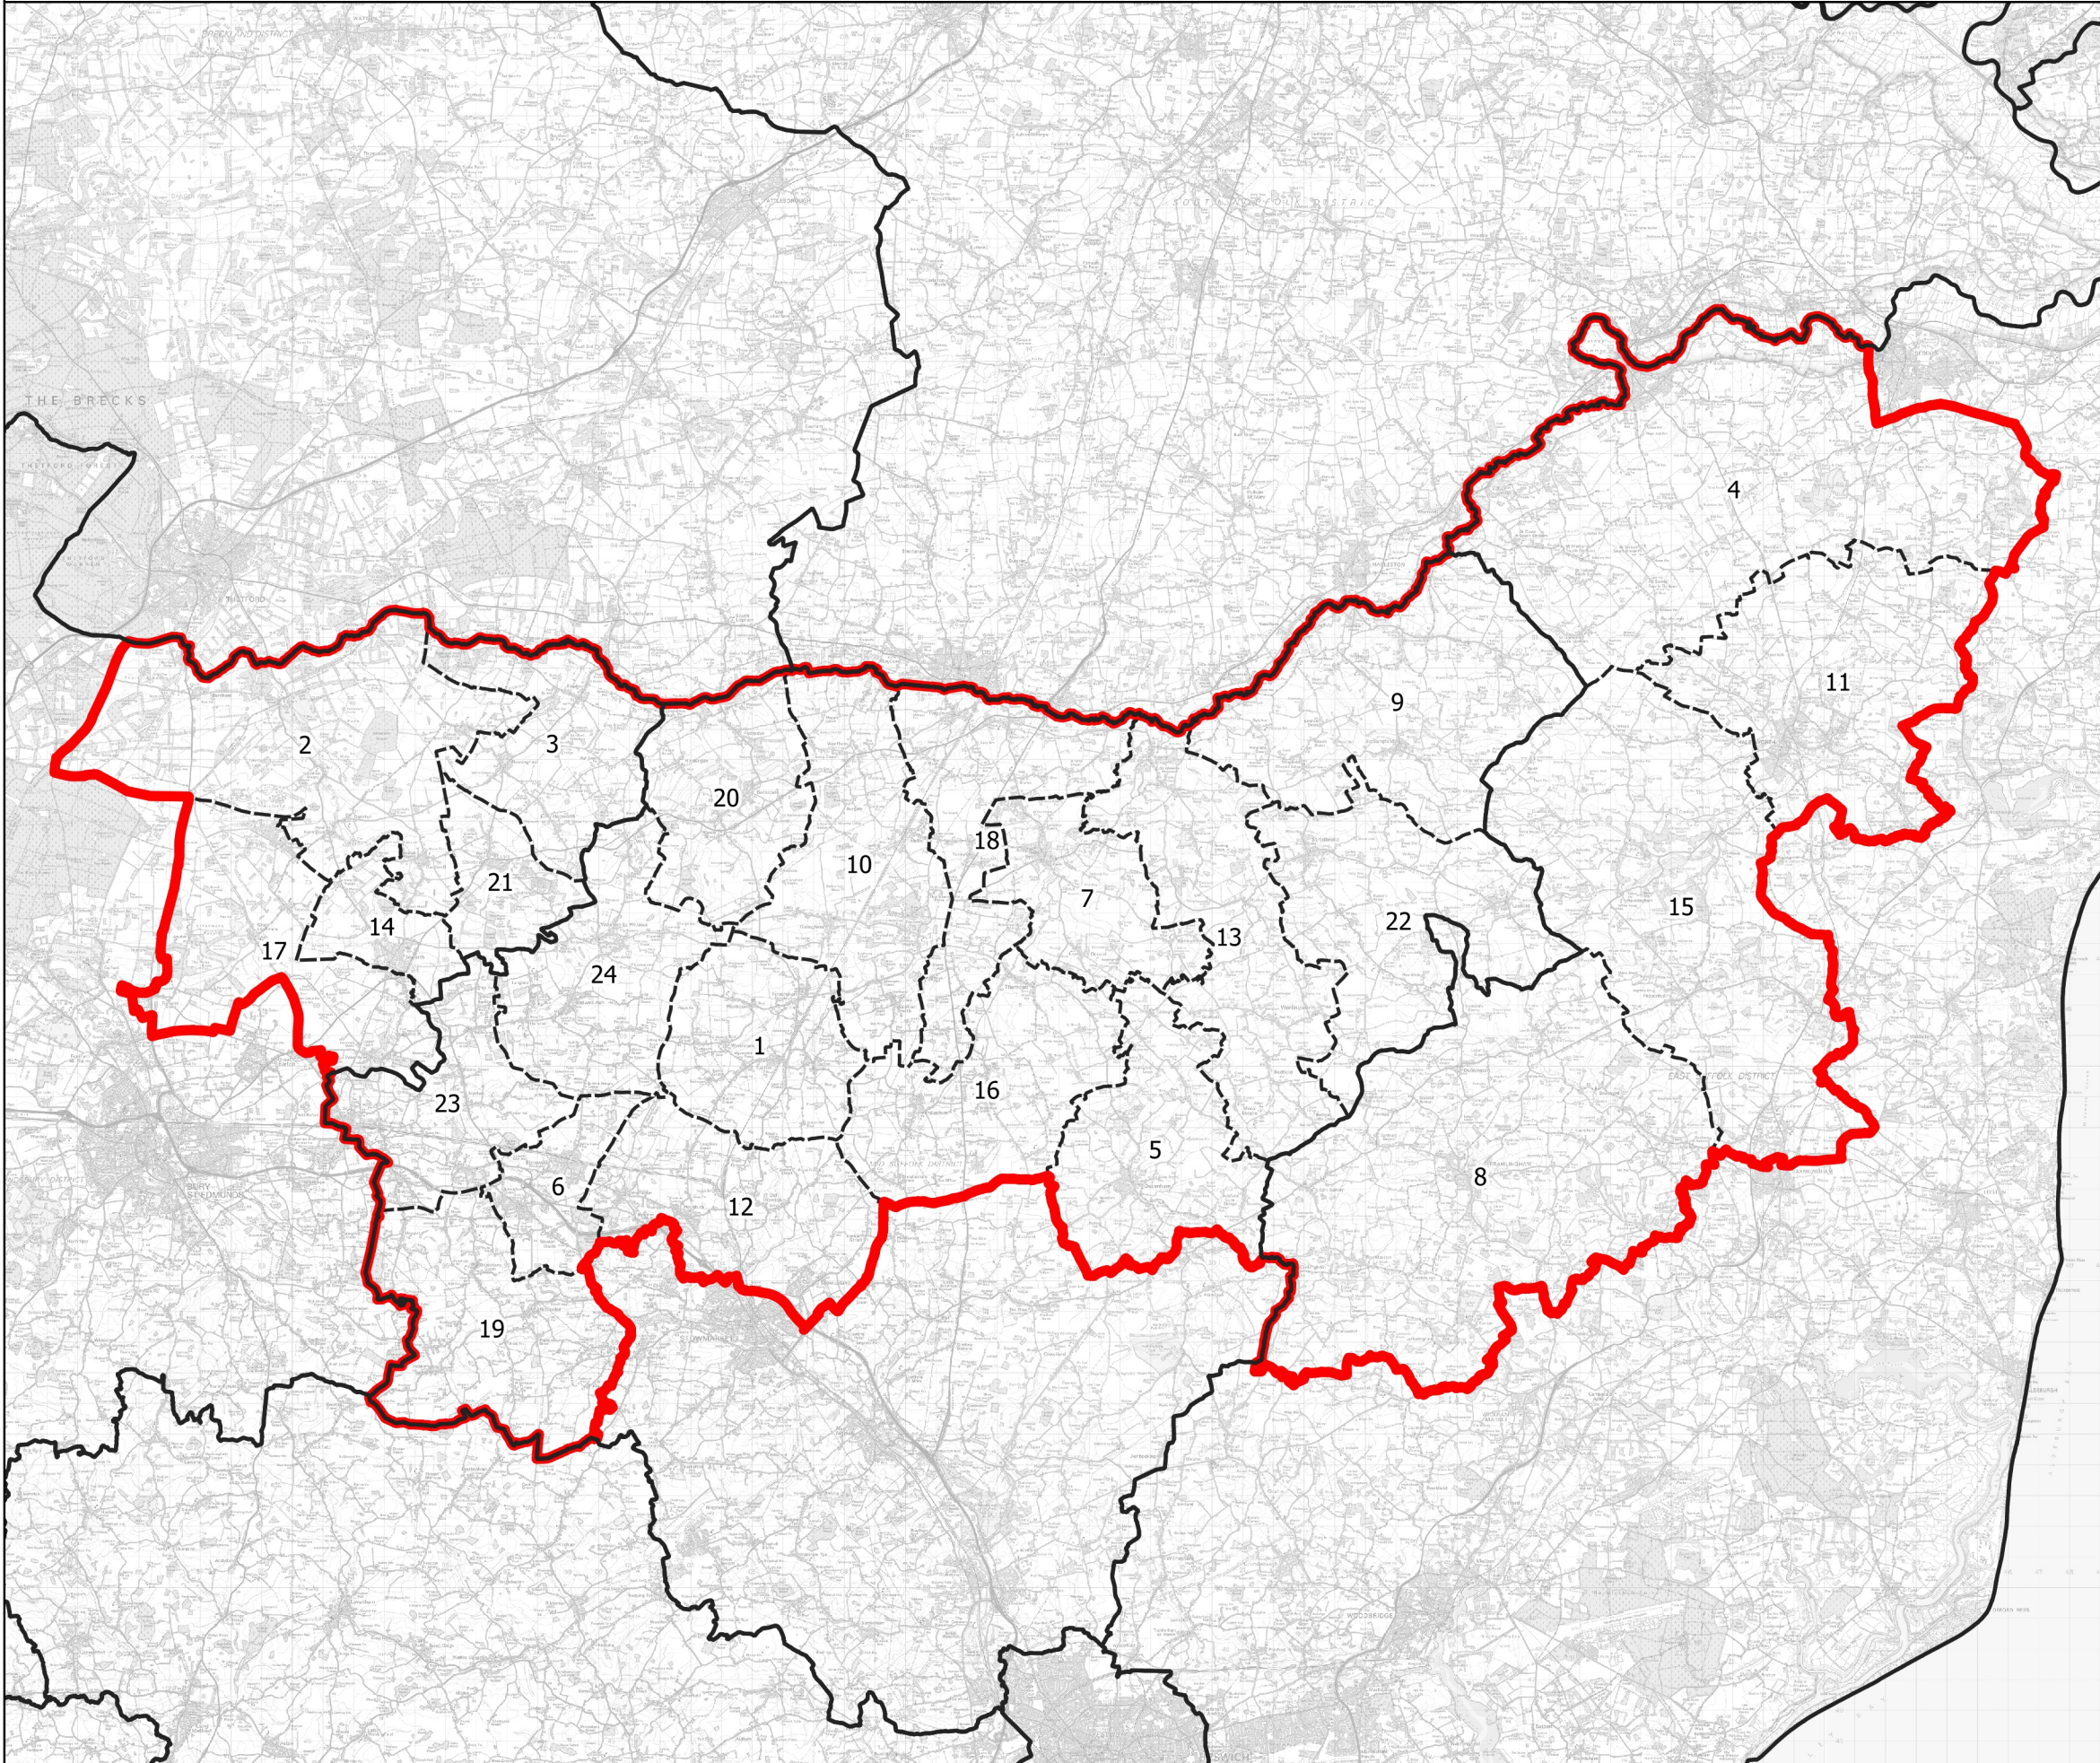

Boundary Commission for England - Initial Proposals for the Eastern Region

North Suffolk County Constituency - Electorate 76,747

Wards:

- 1 Bacton
- 2 Bardwell
- 3 Barningham
- 4 Bungay & Wainford
- 5 Debenham
- 6 Elmswell & Woolpit
- 7 Eye
- 8 Framlingham
- 9 Fressingfield
- 10 Gislegham
- 11 Halesworth & Blything
- 12 Haughley, Stowupland & Wetherden
- 13 Hoxne & Worlingworth
- 14 Ixworth
- 15 Kelsale & Yoxford
- 16 Mendlesham
- 17 Pakenham & Troston
- 18 Palgrave
- 19 Rattlesden
- 20 Rickinghall
- 21 Stanton
- 22 Stradbroke & Laxfield
- 23 Thurston
- 24 Walsham-le-Willows

	Constituency
	Local Authorities
	Wards

0	3	6 km	

© Crown copyright and database rights 2021 OS 100018289. You are permitted to use this data solely to enable you to respond to, or interact with, the organisation that provided you with the data. You are not permitted to copy, sub-license, distribute or sell any of this data to third parties in any form. Third party rights to enforce the terms of this licence shall be reserved to OS.

North Suffolk County Constituency