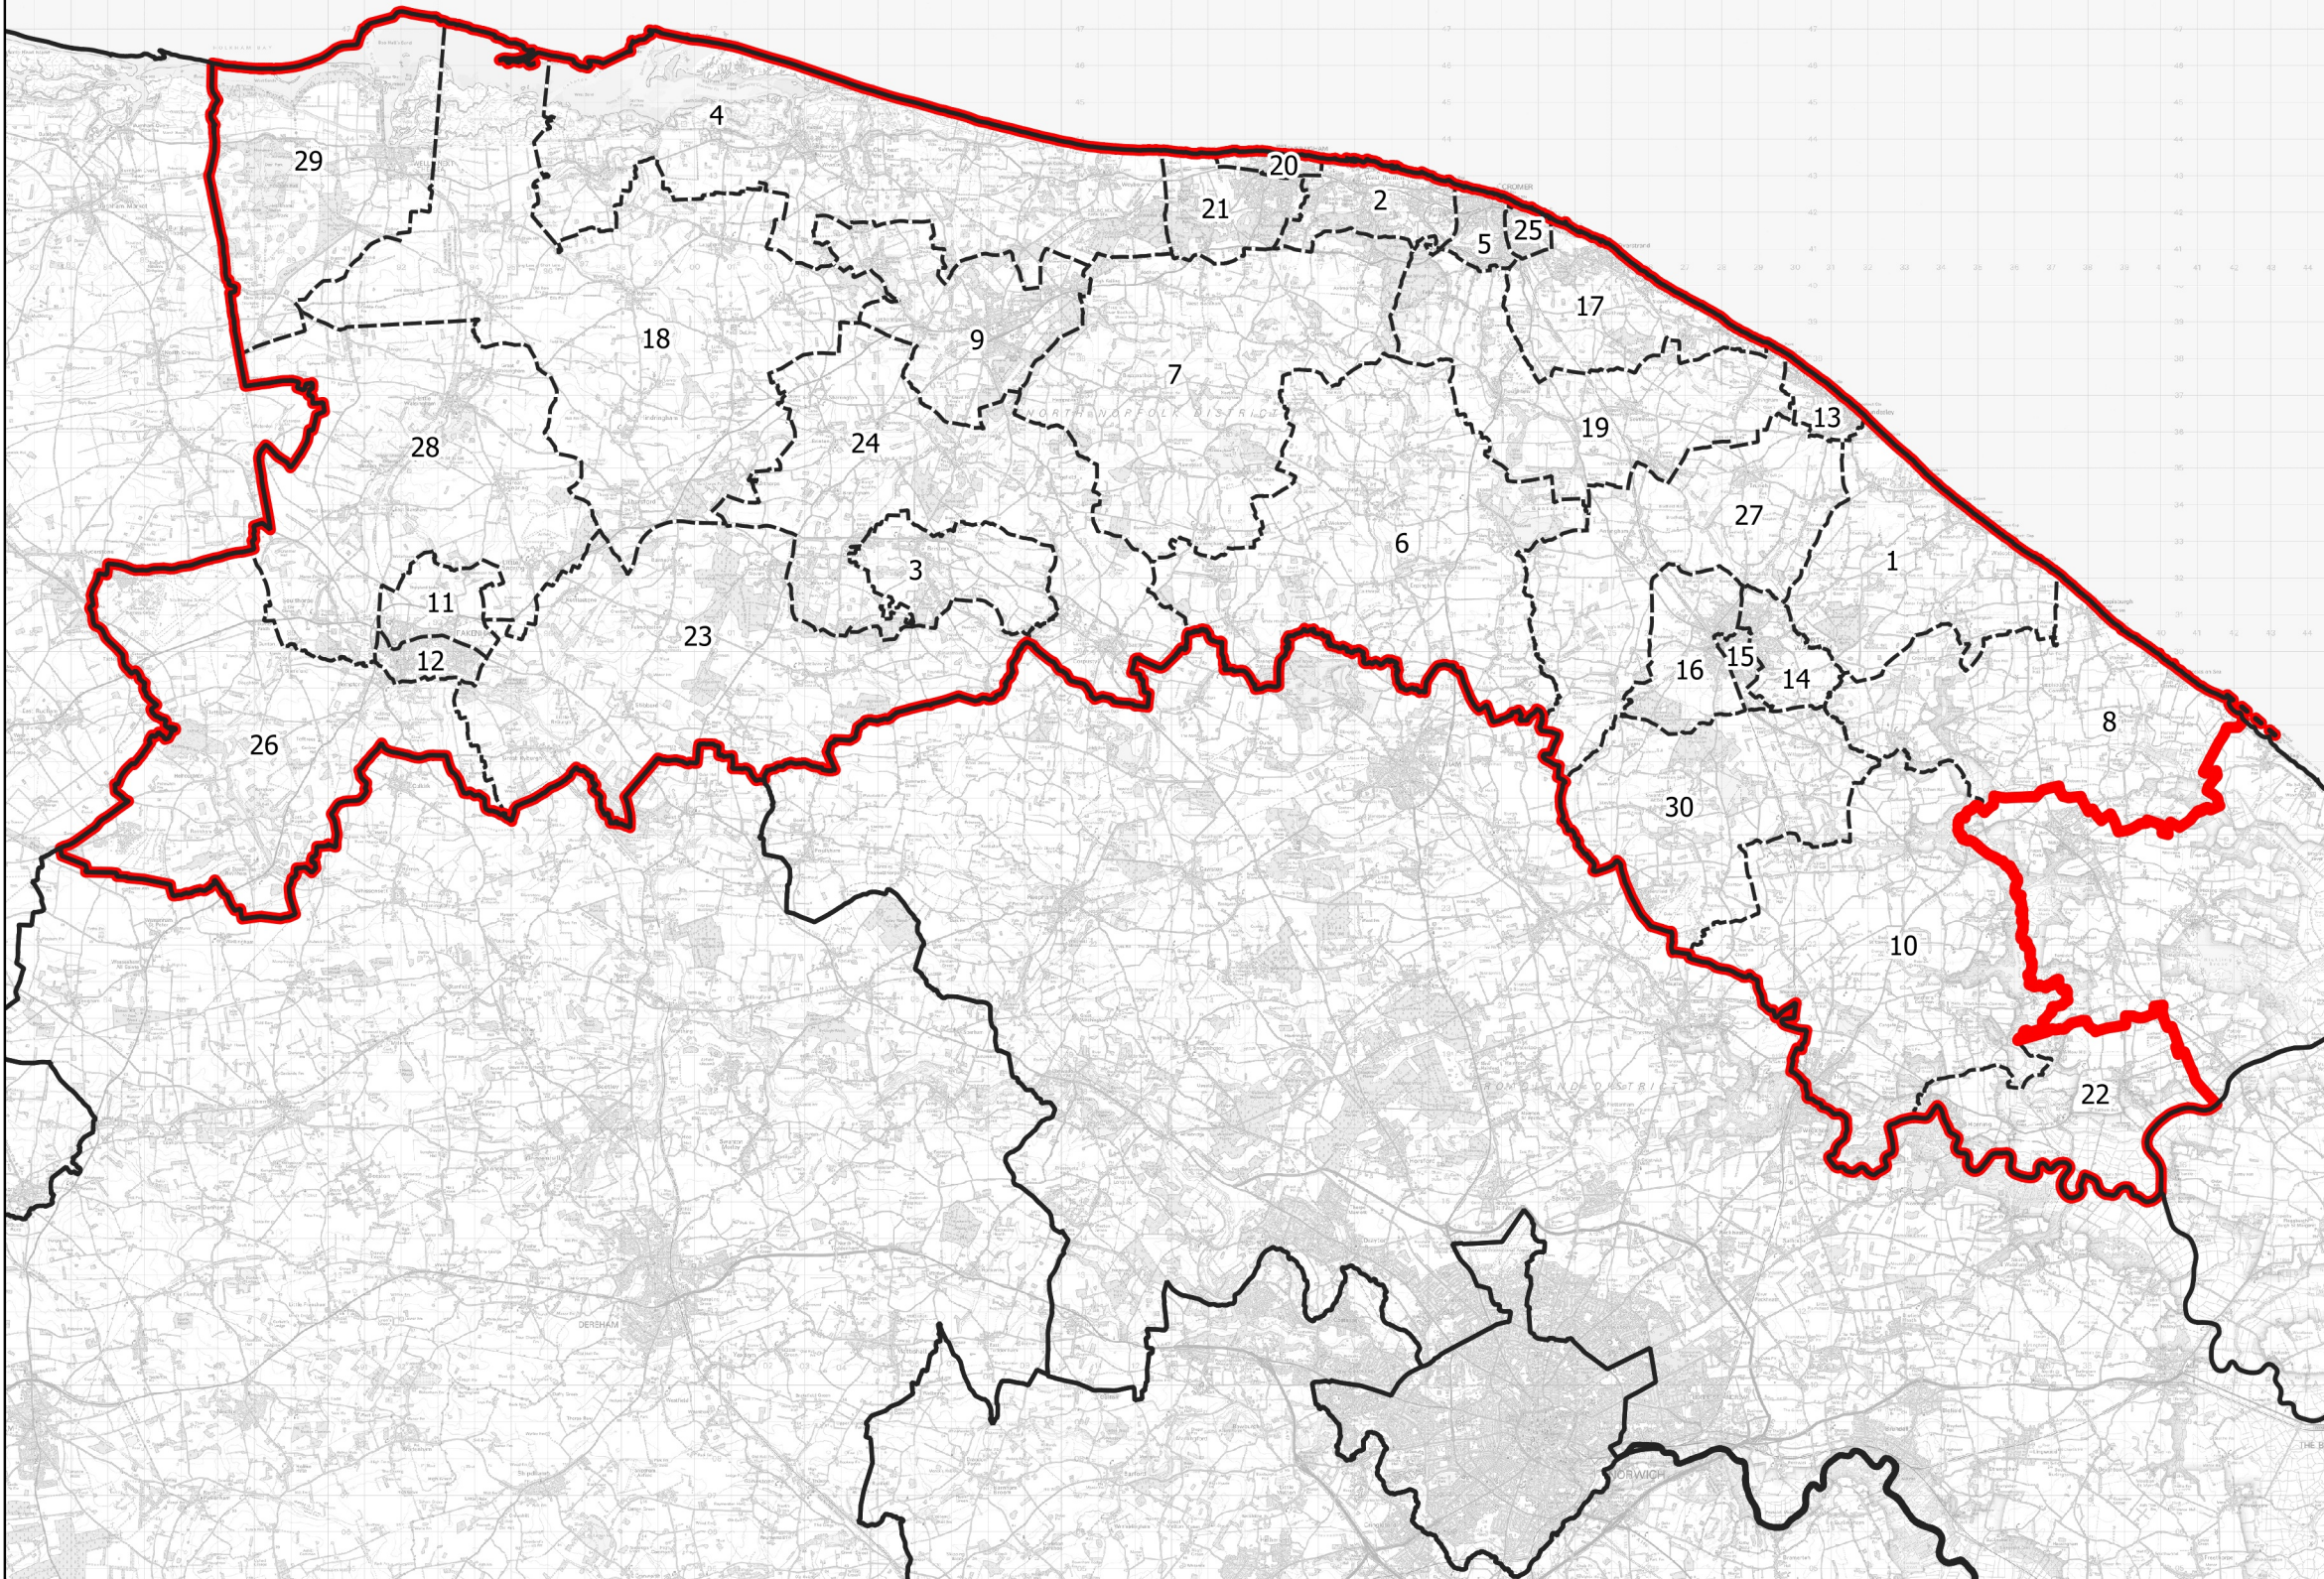

# Boundary Commission for England - Initial Proposals for the Eastern Region

North Norfolk County Constituency - Electorate 76,648

## Wards:

- 1 Bacton
- 2 Beeston Regis & The Runtons
- 3 Briston
- 4 Coastal
- 5 Cromer Town
- 6 Erpingham
- 7 Gresham
- 8 Happisburgh
- 9 Holt
- 10 Hoveton & Tunstead
- 11 Lancaster North
- 12 Lancaster South
- 13 Mundesley
- 14 North Walsham East
- 15 North Walsham Market Cross
- 16 North Walsham West
- 17 Poppyland
- 18 Priory
- 19 Roughton
- 20 Sheringham North
- 21 Sheringham South
- 22 St. Benet's
- 23 Stibbard
- 24 Stody
- 25 Suffield Park
- 26 The Raynhams
- 27 Trunch
- 28 Walsingham
- 29 Wells with Holkham
- 30 Worstead

- Constituency
- Local Authorities
- Wards

© Crown copyright and database rights 2021 OS 100018289. You are permitted to use this data solely to enable you to respond to, or interact with, the organisation that provided you with the data. You are not permitted to copy, sub-licence, distribute or sell any of this data to third parties in any form. Third party rights to enforce the terms of this licence shall be reserved to OS.

North Norfolk County Constituency