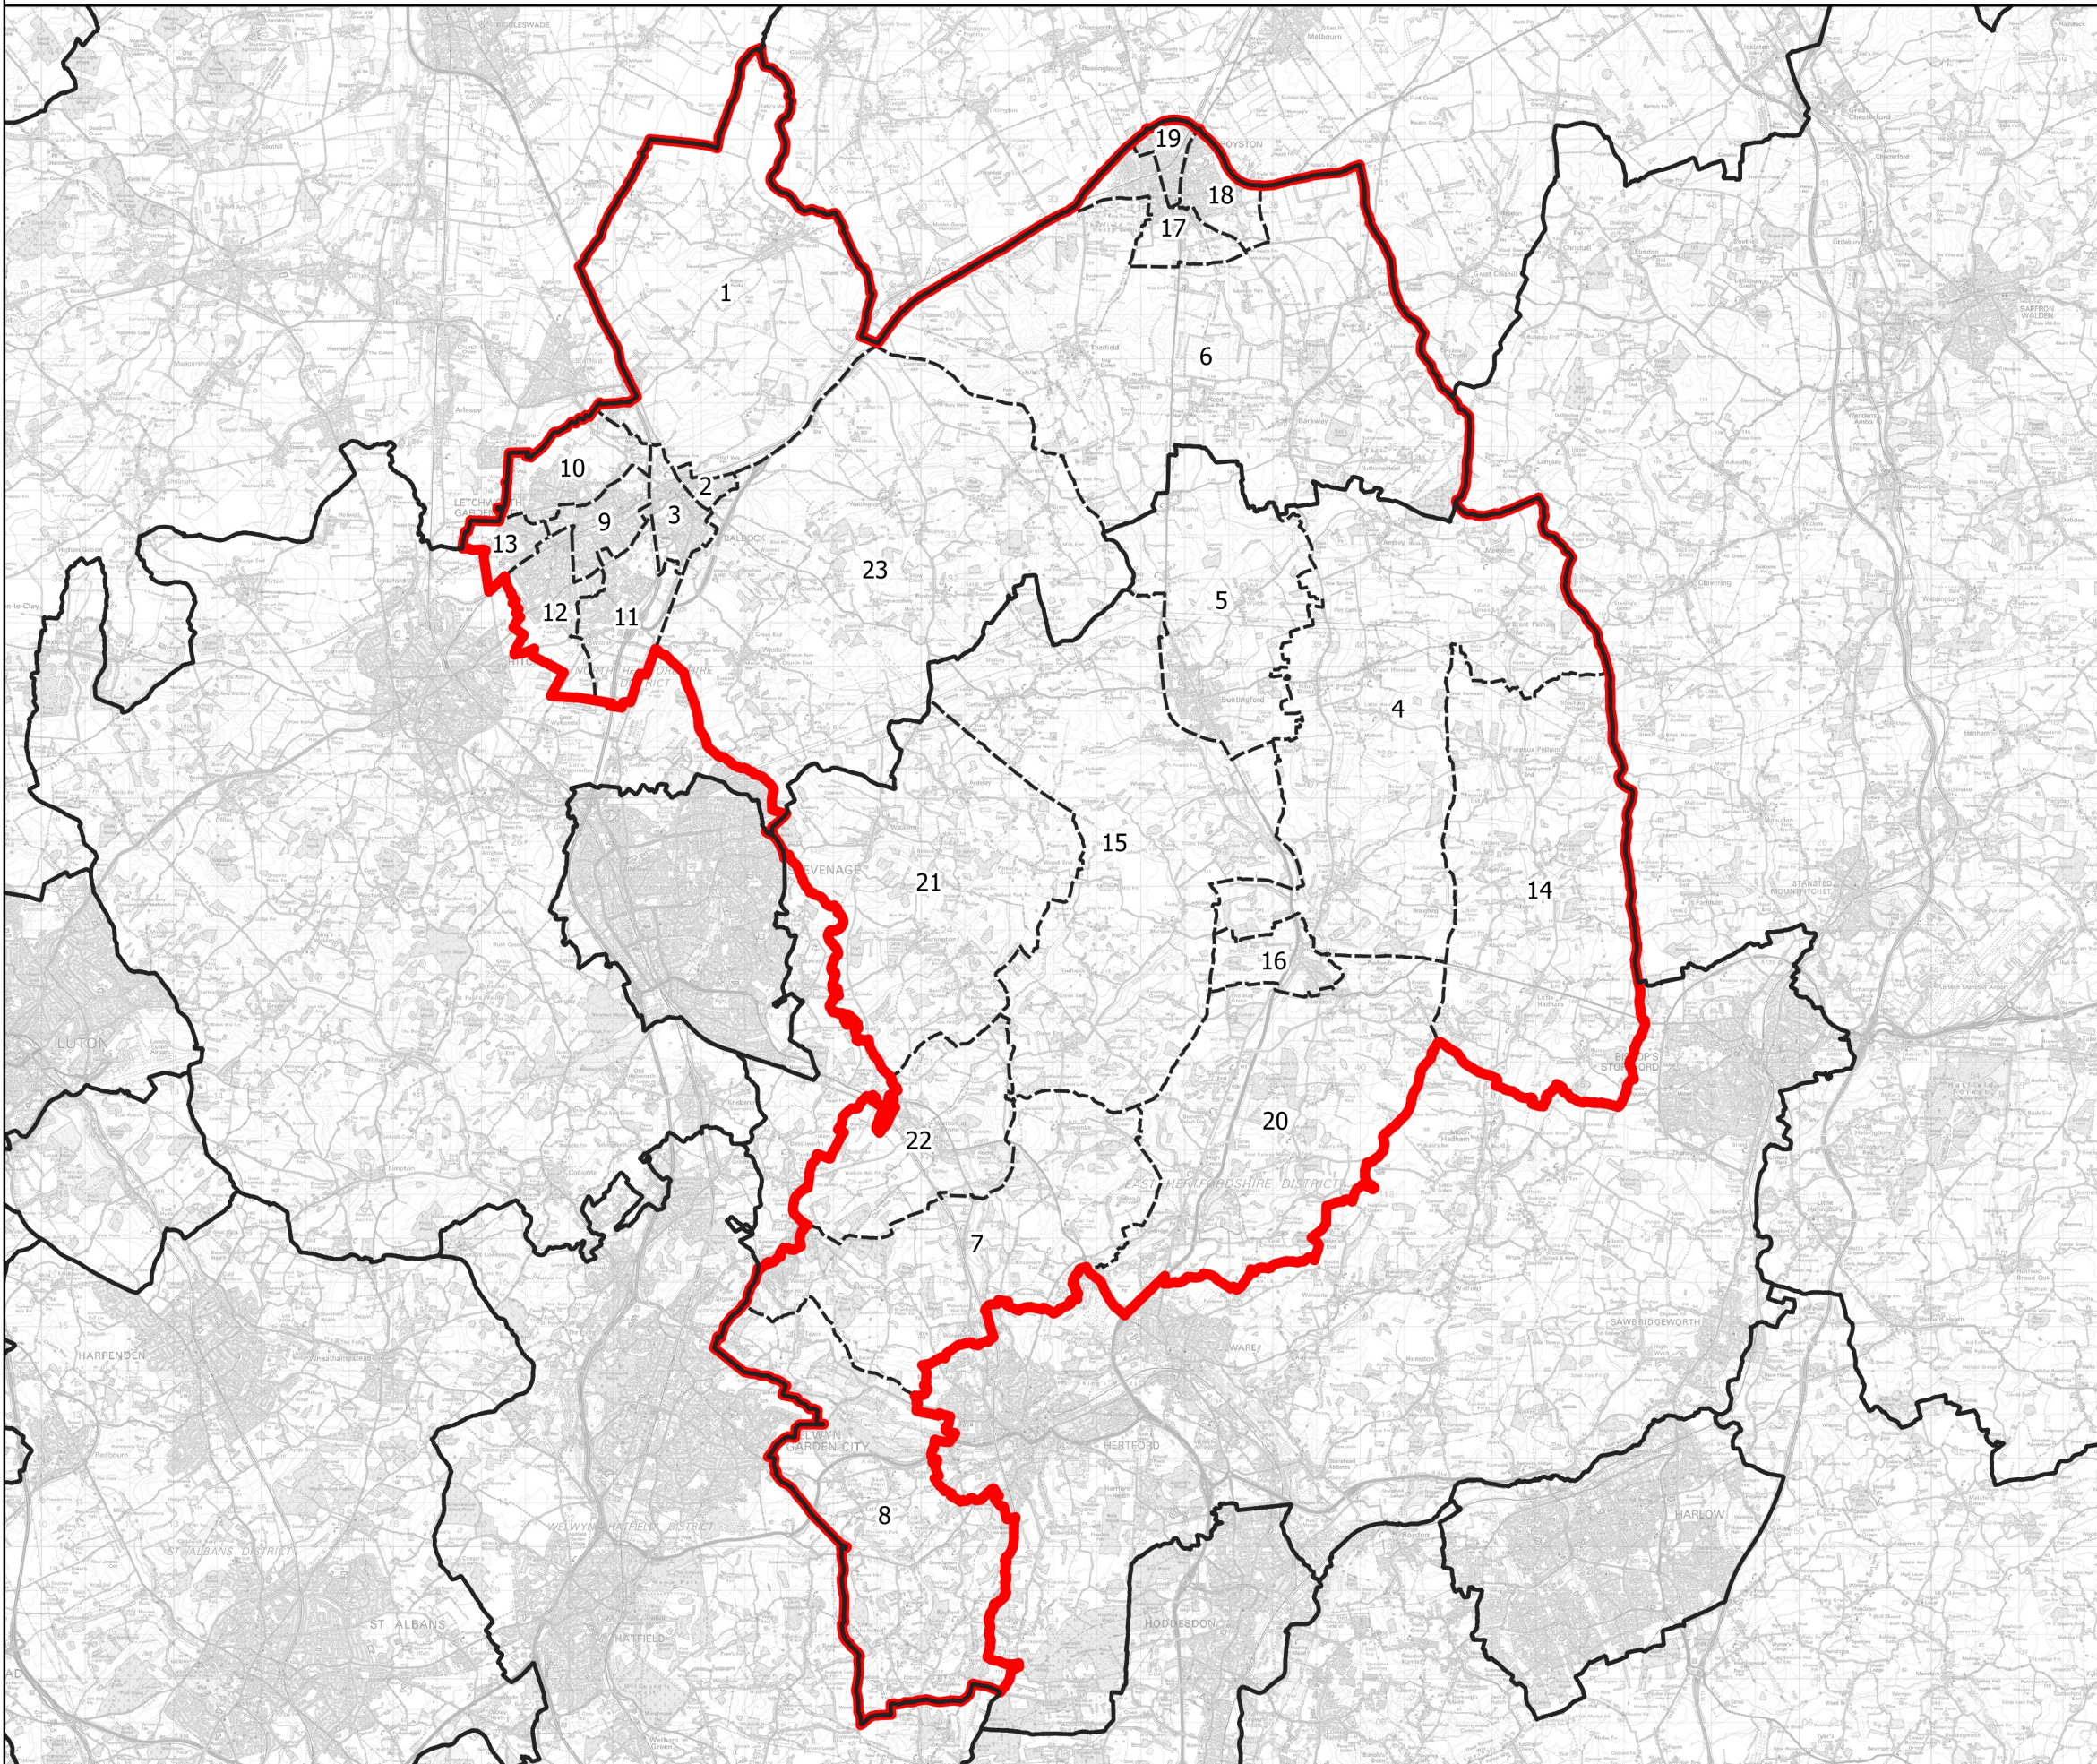

# Boundary Commission for England - Initial Proposals for the Eastern Region

North East Hertfordshire County Constituency - Electorate 76,849

## Wards:

- 1 Arbury
- 2 Baldock East
- 3 Baldock Town
- 4 Braughing
- 5 Buntingford
- 6 Ermine
- 7 Hertford Rural North
- 8 Hertford Rural South
- 9 Letchworth East
- 10 Letchworth Grange
- 11 Letchworth South East
- 12 Letchworth South West
- 13 Letchworth Wilbury
- 14 Little Hadham
- 15 Mundens and Cottered
- 16 Puckeridge
- 17 Royston Heath
- 18 Royston Meridian
- 19 Royston Palace
- 20 Thundridge & Standon
- 21 Walkern
- 22 Watton-at-Stone
- 23 Weston and Sandon

Constituency  
 Local Authorities  
 Wards

0 2 4 km

© Crown copyright and database rights 2021 OS 100018289. You are permitted to use this data solely to enable you to respond to, or interact with, the organisation that provided you with the data. You are not permitted to copy, sub-license, distribute or sell any of this data to third parties in any form. Third party rights to enforce the terms of this licence shall be reserved to OS.

North East Hertfordshire County Constituency