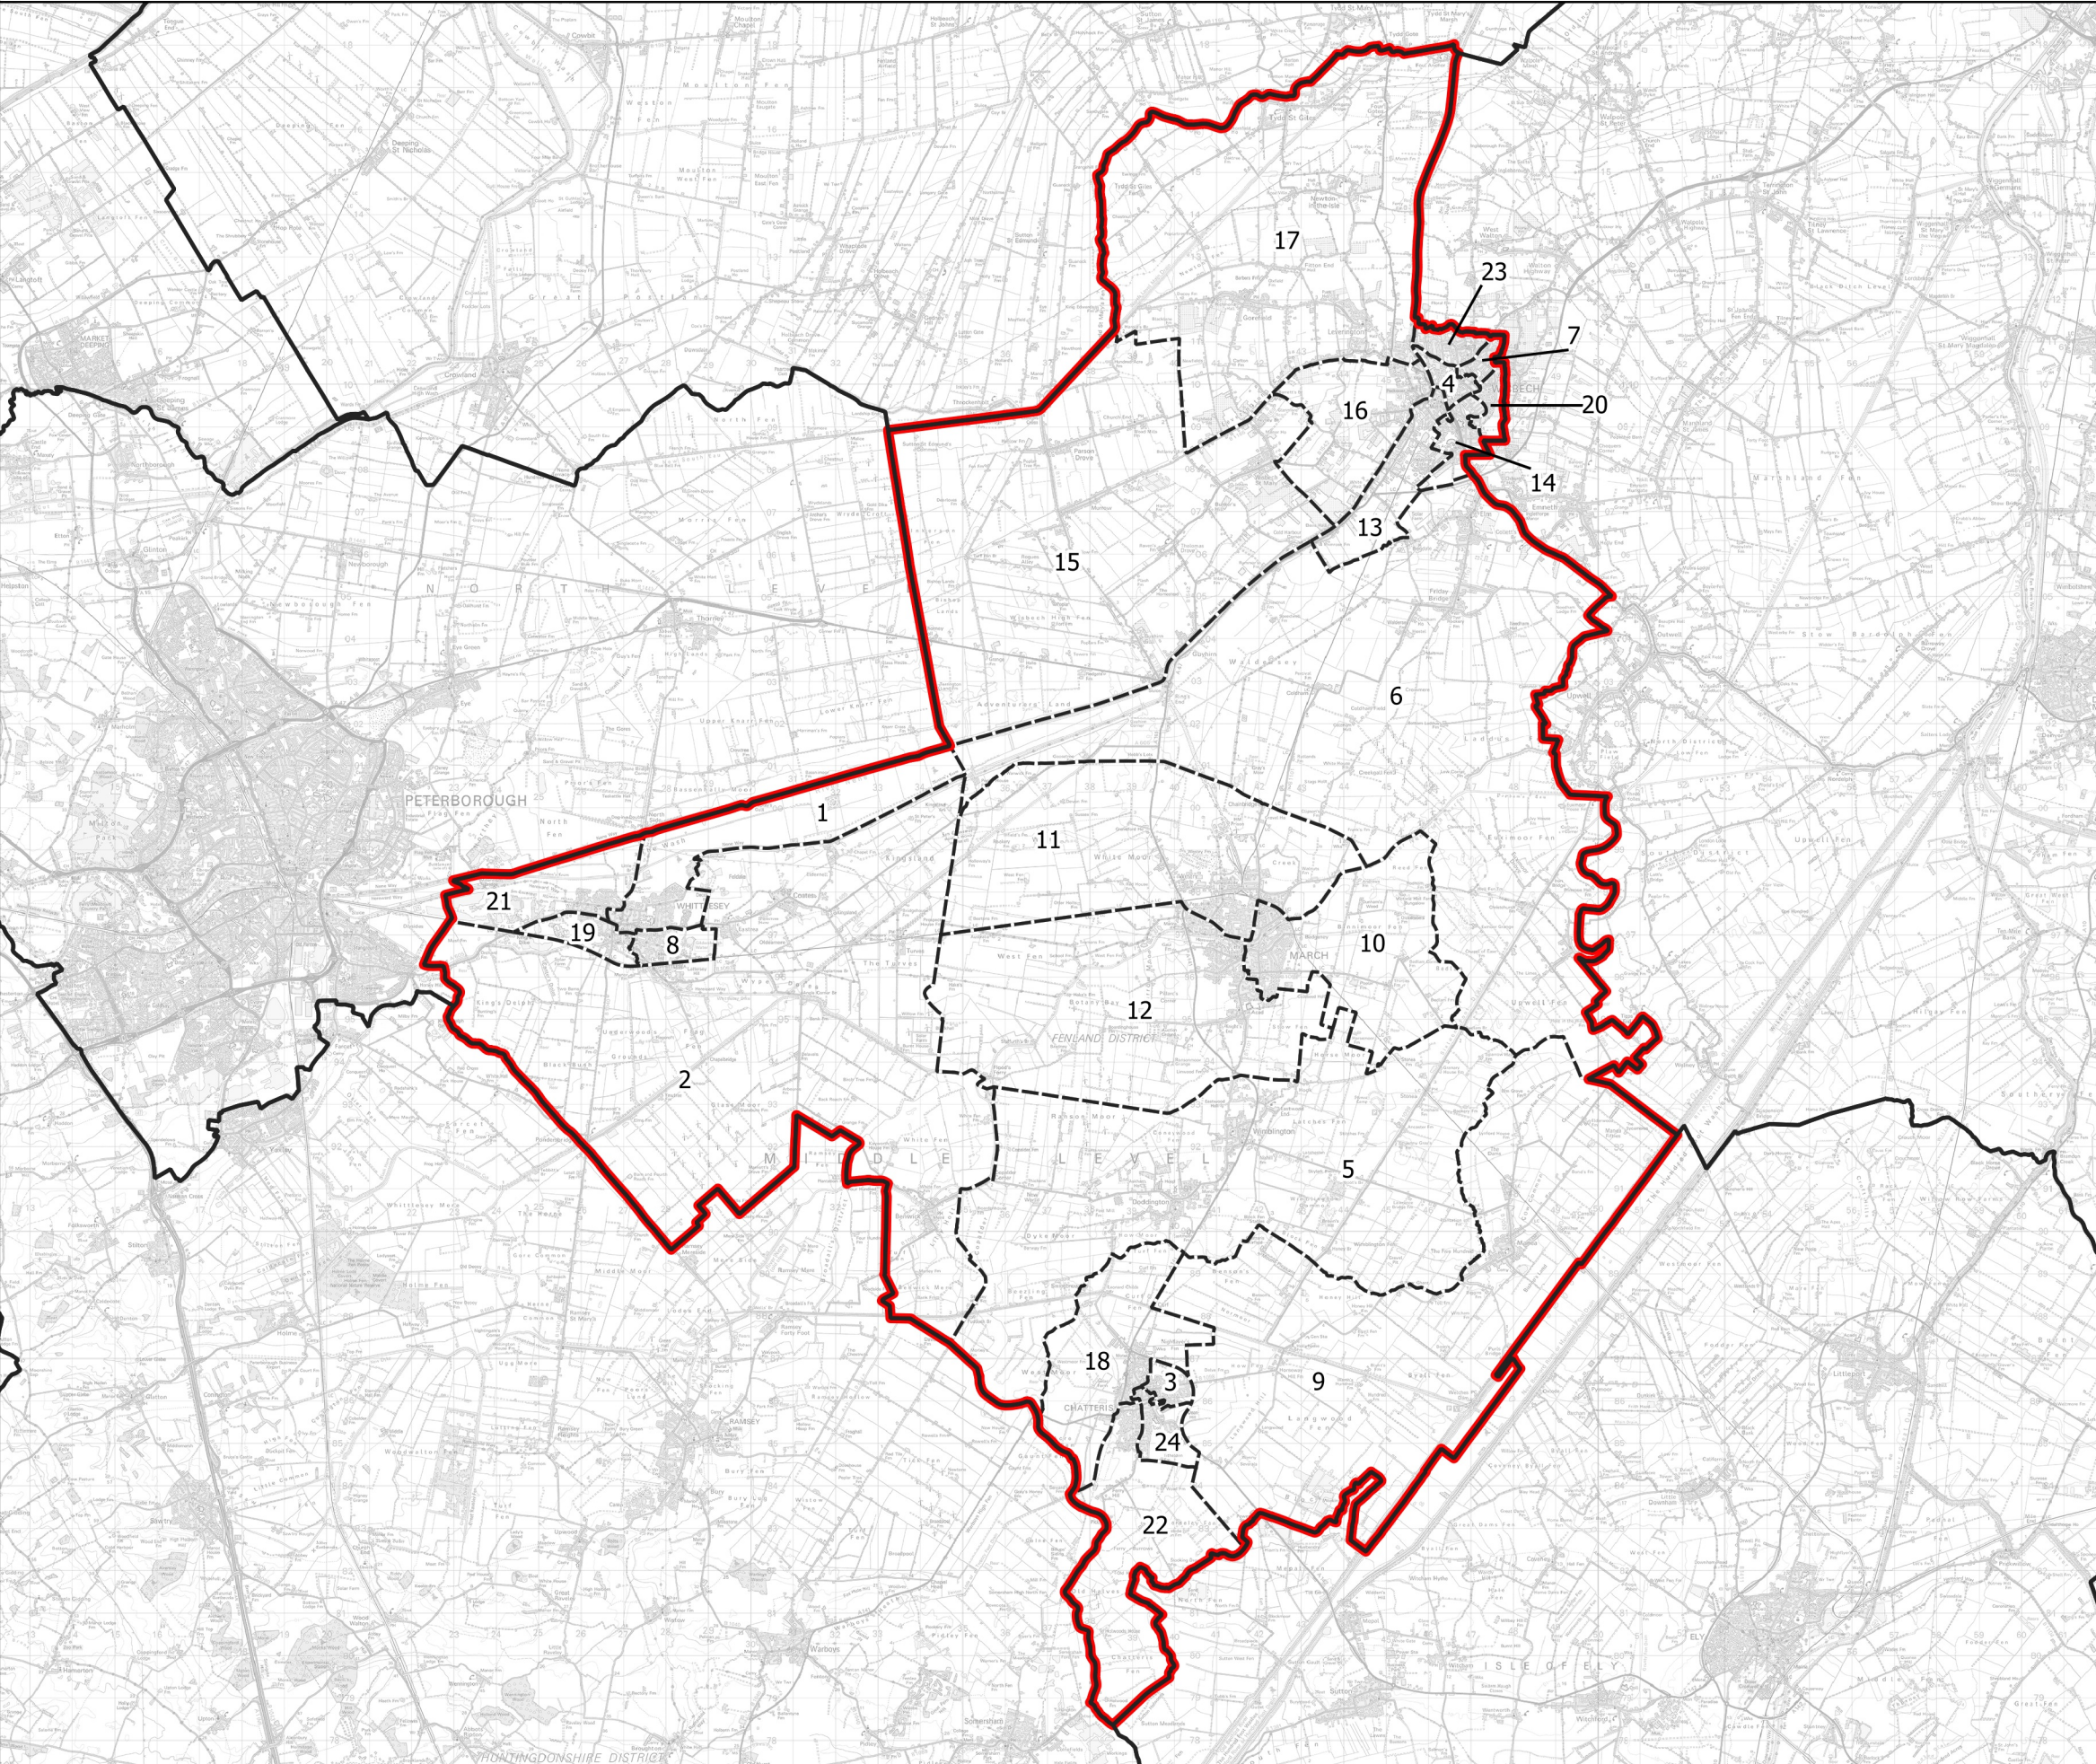

Boundary Commission for England - Initial Proposals for the Eastern Region

North East Cambridgeshire County Constituency - Electorate 70,806

- Wards:
- 1 Bassenhally
 - 2 Benwick, Coates & Eastrea
 - 3 Birch
 - 4 Clarkson
 - 5 Doddington & Wimblington
 - 6 Elm & Christchurch
 - 7 Kirkgate
 - 8 Lattersey
 - 9 Manea
 - 10 March East
 - 11 March North
 - 12 March West
 - 13 Medworth
 - 14 Octavia Hill
 - 15 Parson Drove & Wisbech St. Mary
 - 16 Peckover
 - 17 Roman Bank
 - 18 Slade Lode
 - 19 St. Andrews
 - 20 Staithe
 - 21 Stonald
 - 22 The Mills
 - 23 Waterlees Village
 - 24 Wenney

- Constituency
- Local Authorities
- Wards

© Crown copyright and database rights 2021 OS 100018289. You are permitted to use this data solely to enable you to respond to, or interact with, the organisation that provided you with the data. You are not permitted to copy, sub-license, distribute or sell any of this data to third parties in any form. Third party rights to enforce the terms of this licence shall be reserved to OS.

North East Cambridgeshire County Constituency