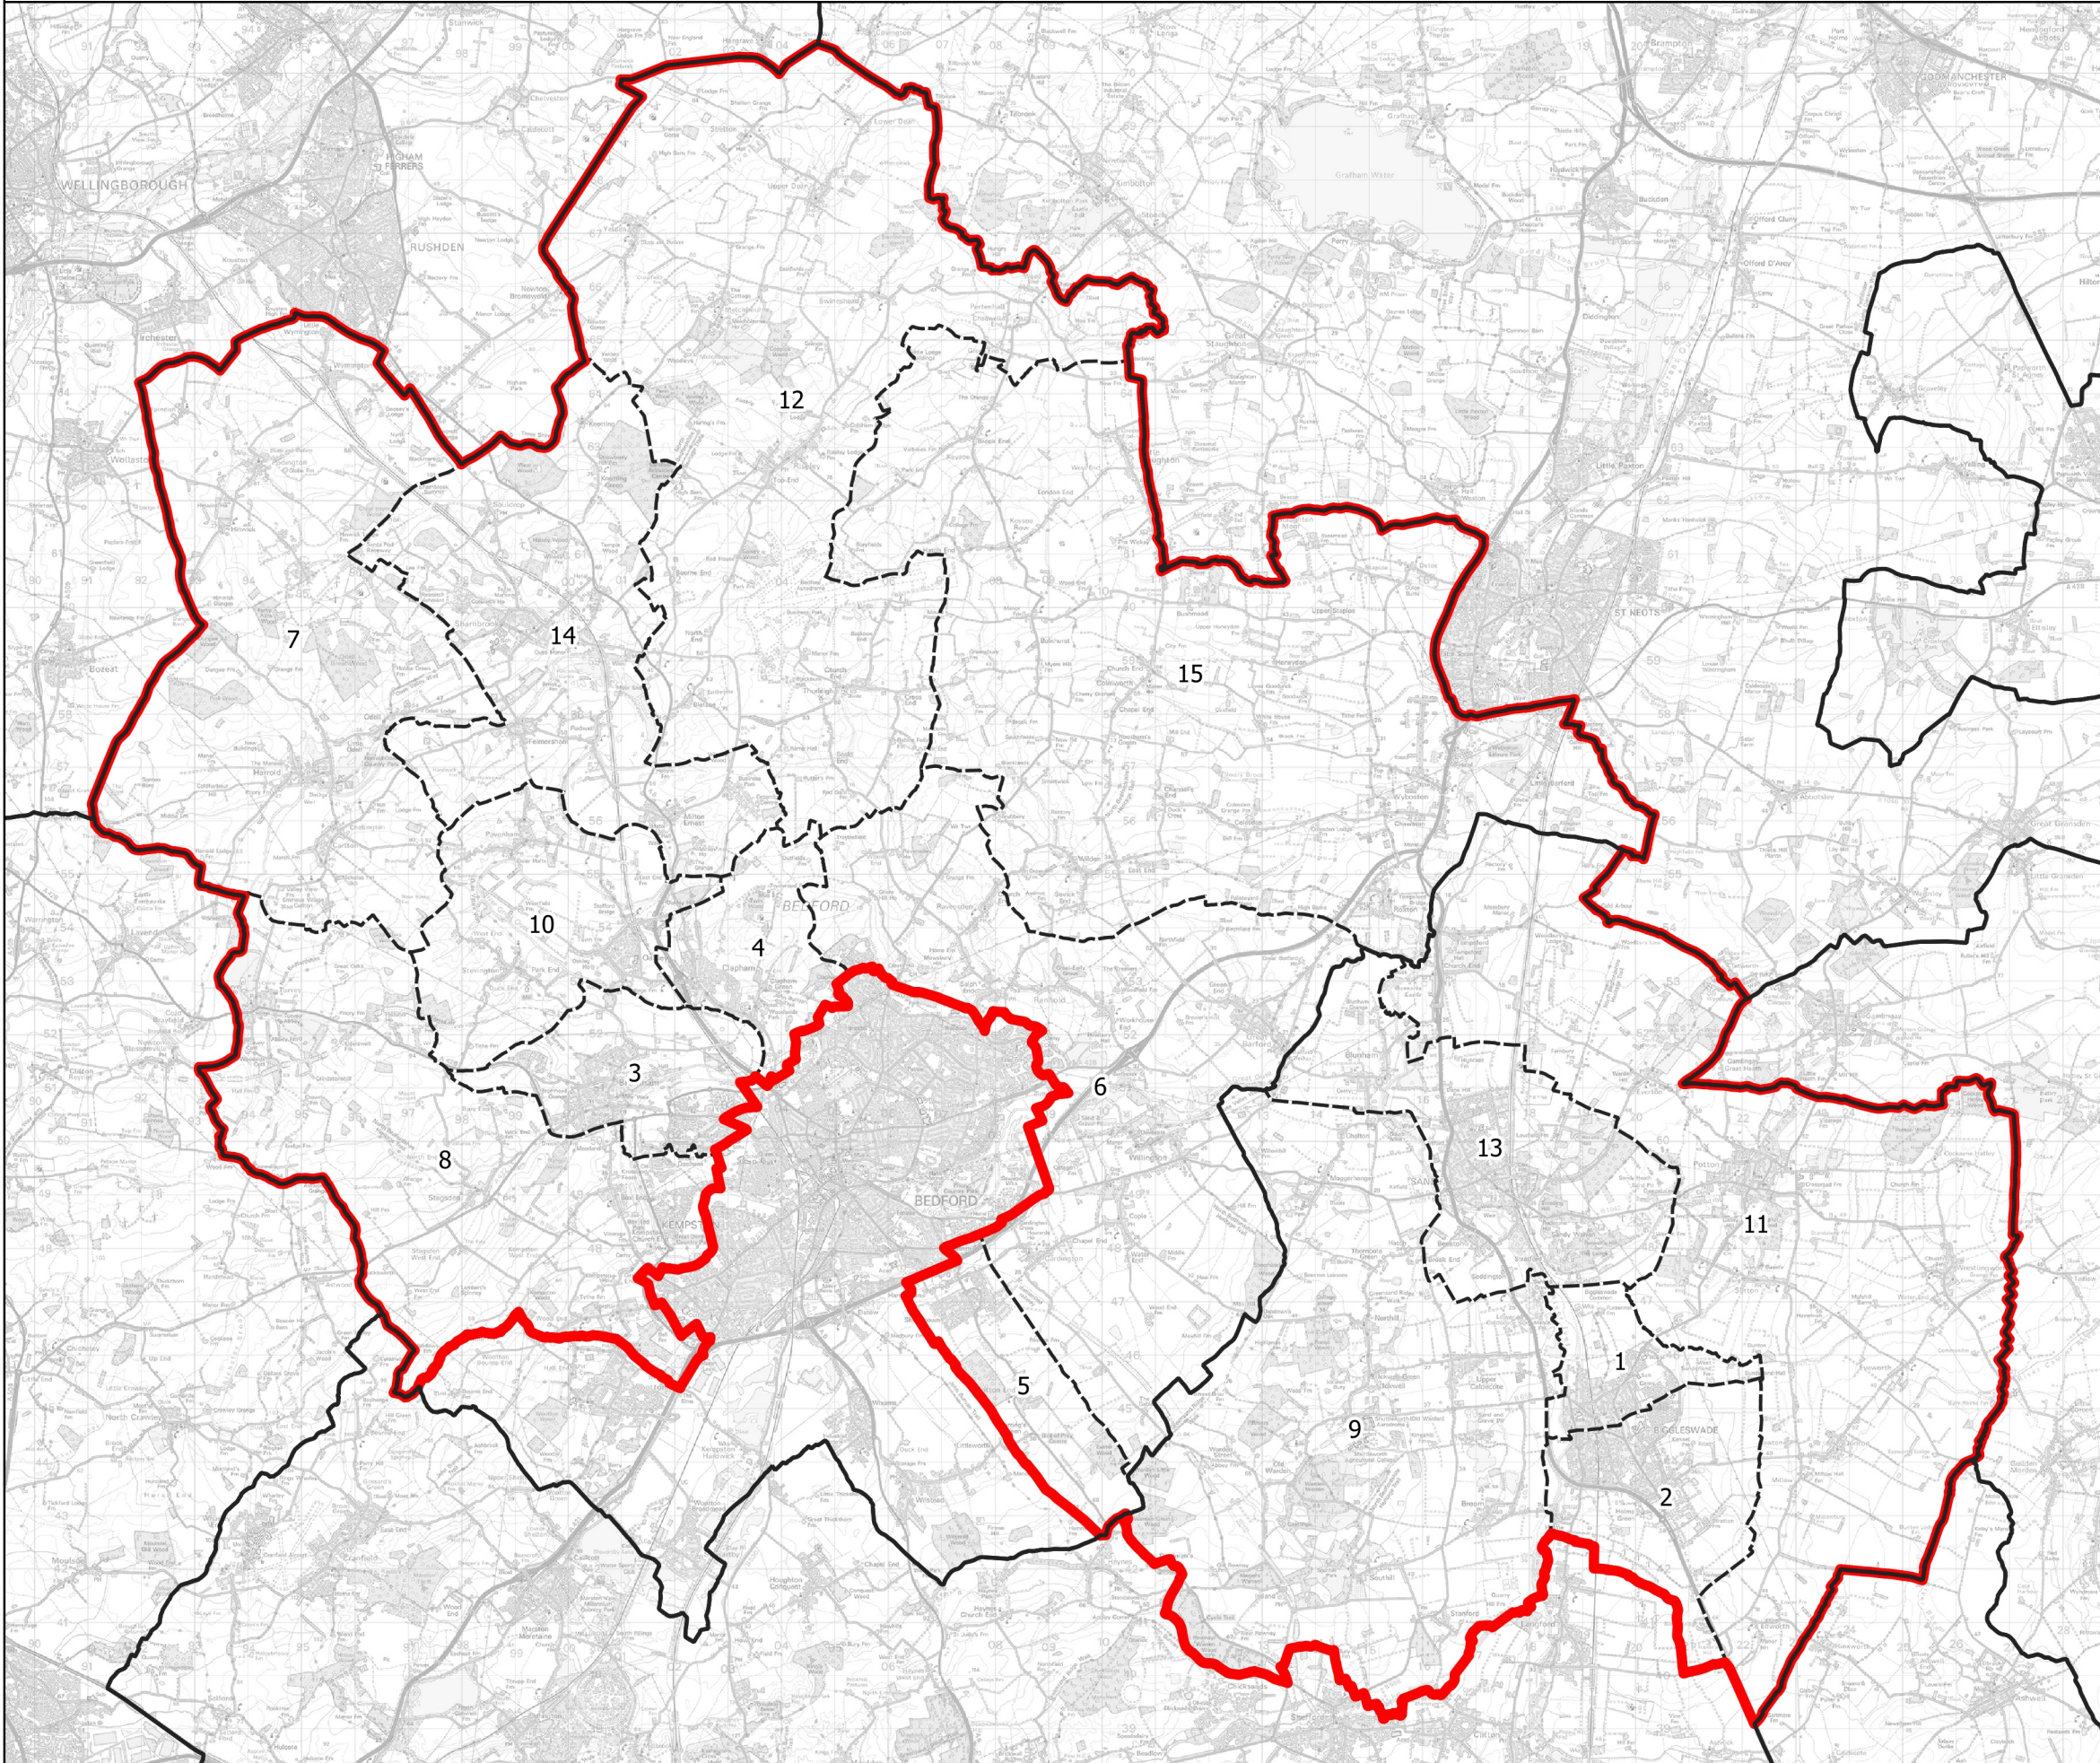

# Boundary Commission for England - Initial Proposals for the Eastern Region

## North Bedfordshire County Constituency - Electorate 76,319

### Wards:

- 1 Biggleswade North
- 2 Biggleswade South
- 3 Bromham and Biddenham
- 4 Clapham
- 5 Eastcotts
- 6 Great Barford
- 7 Harrold
- 8 Kempston Rural
- 9 Northill
- 10 Oakley
- 11 Potton
- 12 Riseley
- 13 Sandy
- 14 Sharnbrook
- 15 Wyboston

**Legend:**

- Constituency
- Local Authorities
- Wards

0 1 2 km

N

© Crown copyright and database rights 2021 OS 100018289. You are permitted to use this data solely to enable you to respond to, or interact with, the organisation that provided you with the data. You are not permitted to copy, sub-license, distribute or sell any of this data to third parties in any form. Third party rights to enforce the terms of this licence shall be reserved to OS.