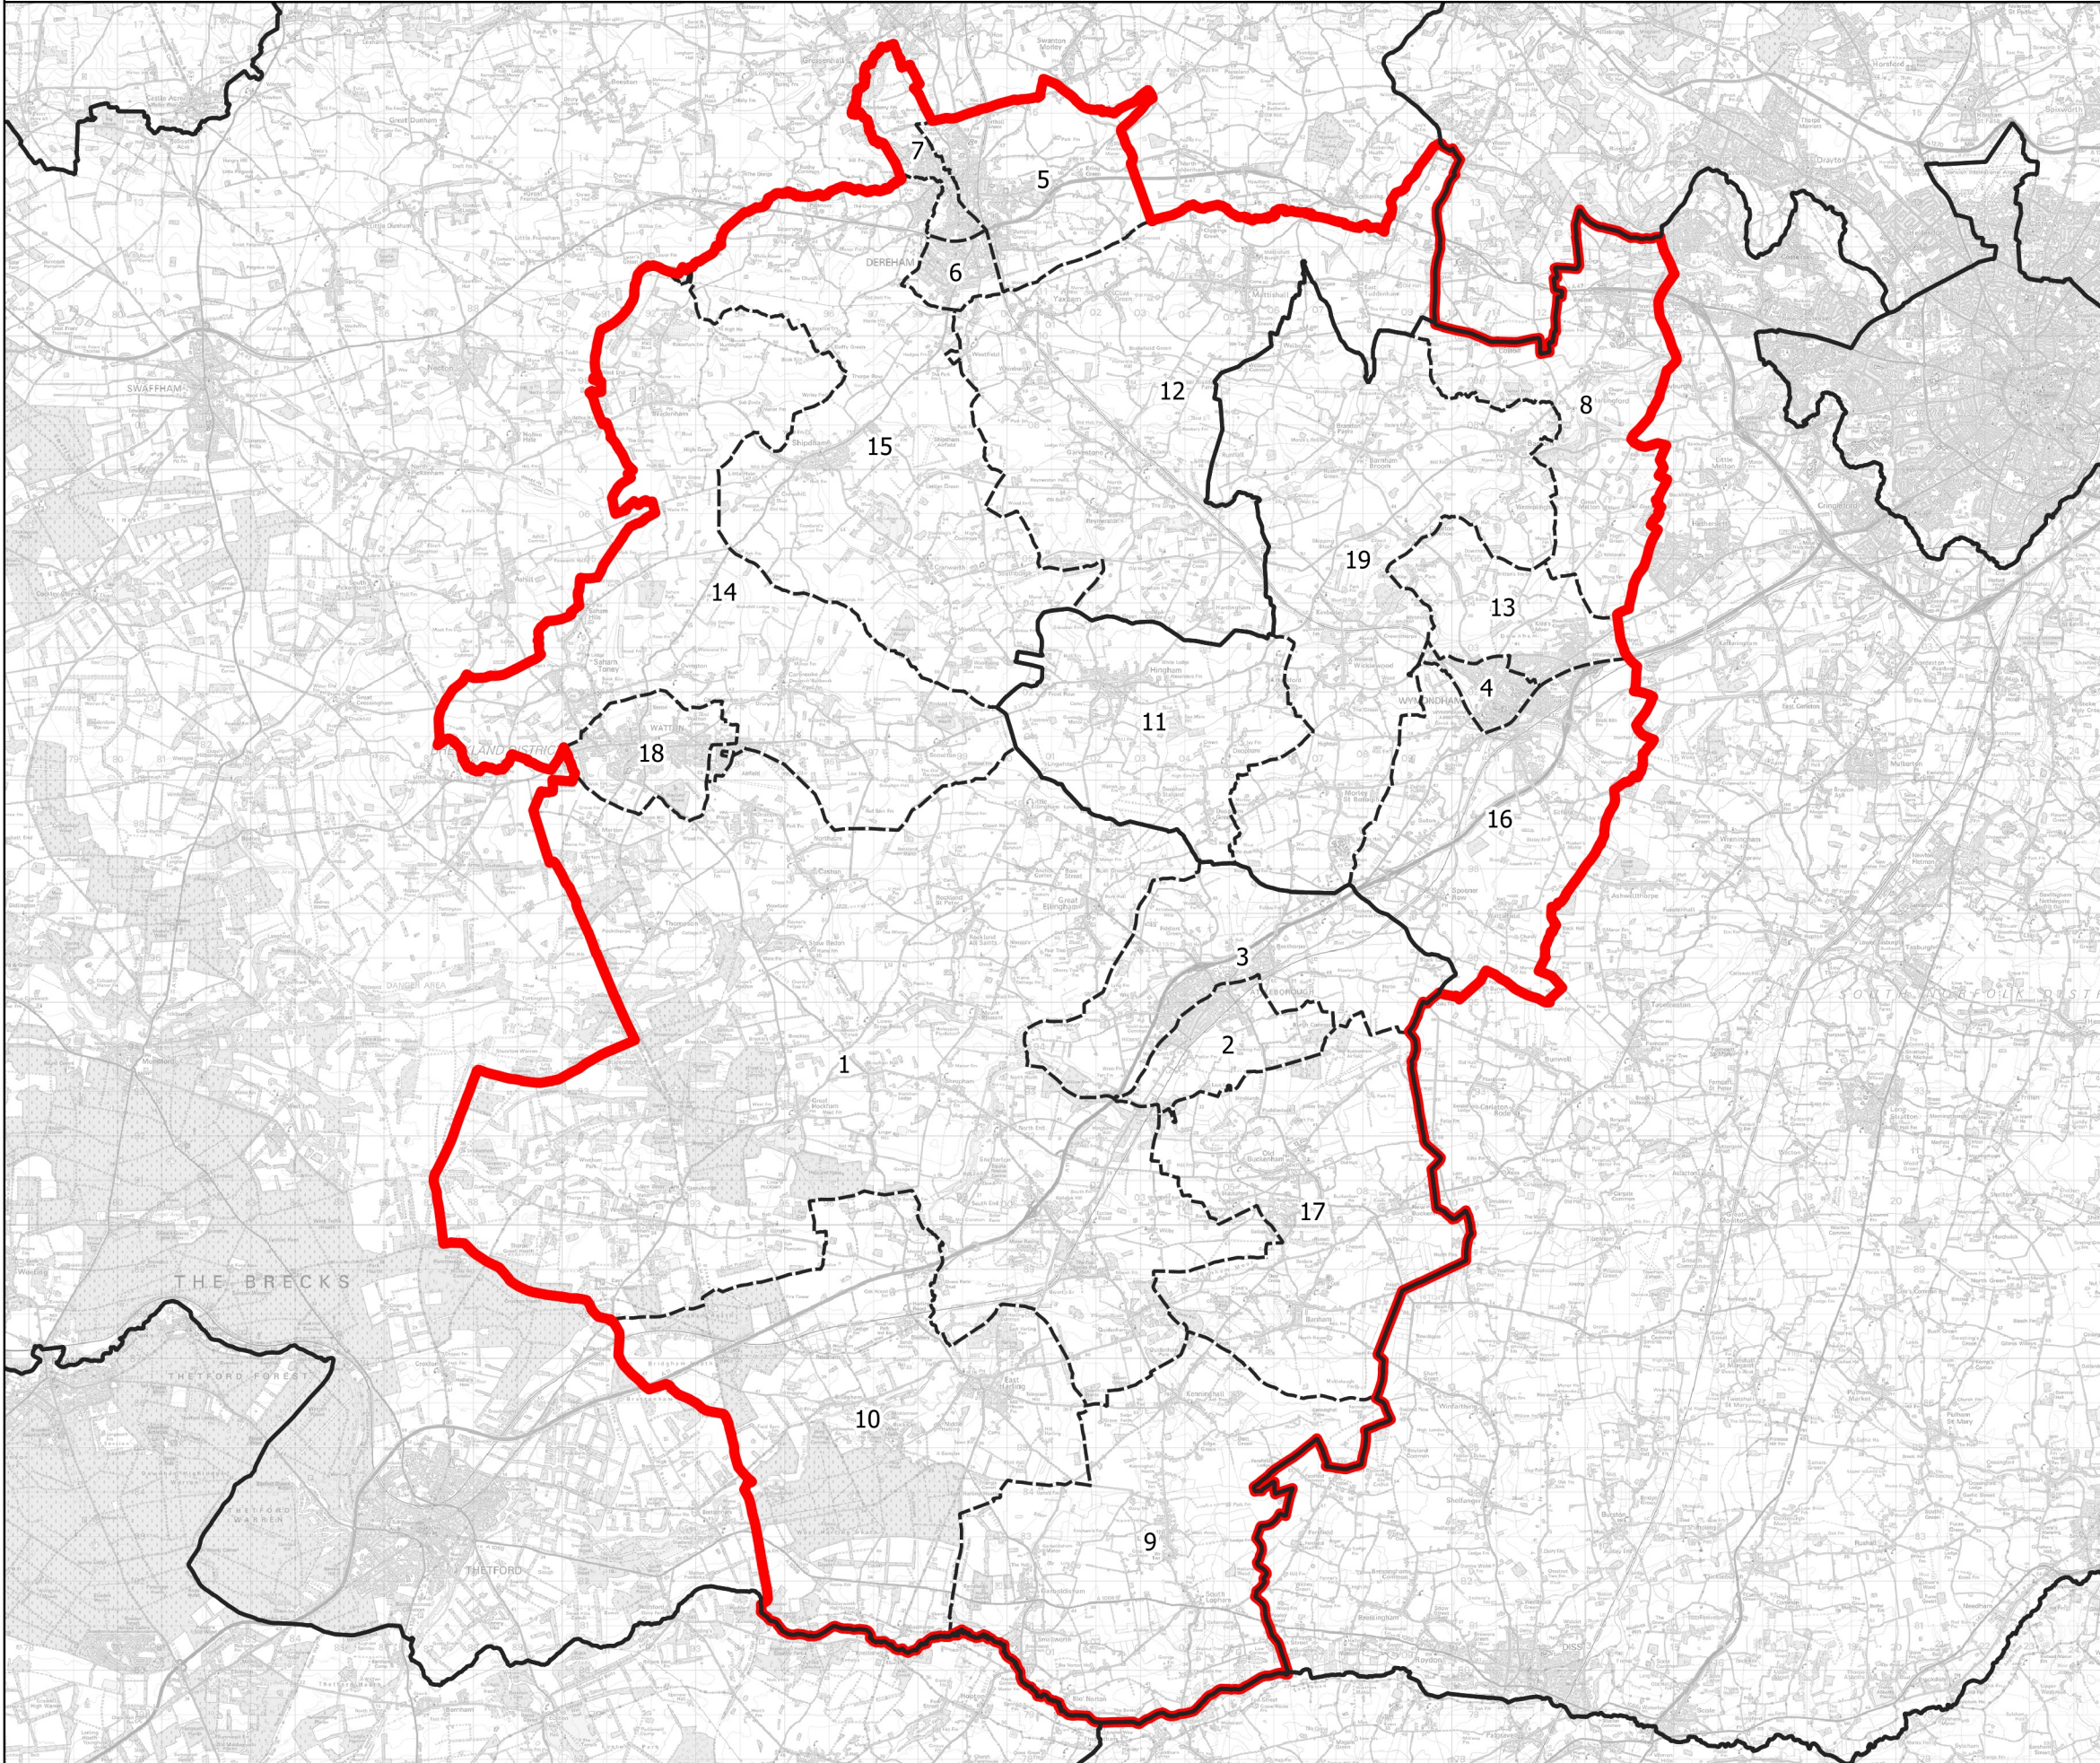

Boundary Commission for England - Initial Proposals for the Eastern Region

Mid Norfolk County Constituency - Electorate 75,389

Wards:

- 1 All Saints & Wayland
- 2 Attleborough Burgh & Haverscroft
- 3 Attleborough Queens & Besthorpe
- 4 Central Wymondham
- 5 Dereham Neatherd
- 6 Dereham Toftwood
- 7 Dereham Withburga
- 8 Easton
- 9 Guiltcross
- 10 Harling & Heathlands
- 11 Hingham & Deopham
- 12 Mattishall
- 13 North Wymondham
- 14 Saham Toney
- 15 Shipdham-with-Scarning
- 16 South Wymondham
- 17 The Buckenhams & Banham
- 18 Watton
- 19 Wicklewood

 Constituency
 Local Authorities
 Wards

0 2 4 km 

© Crown copyright and database rights 2021 OS 100018289. You are permitted to use this data solely to enable you to respond to, or interact with, the organisation that provided you with the data. You are not permitted to copy, sub-license, distribute or sell any of this data to third parties in any form. Third party rights to enforce the terms of this licence shall be reserved to OS.