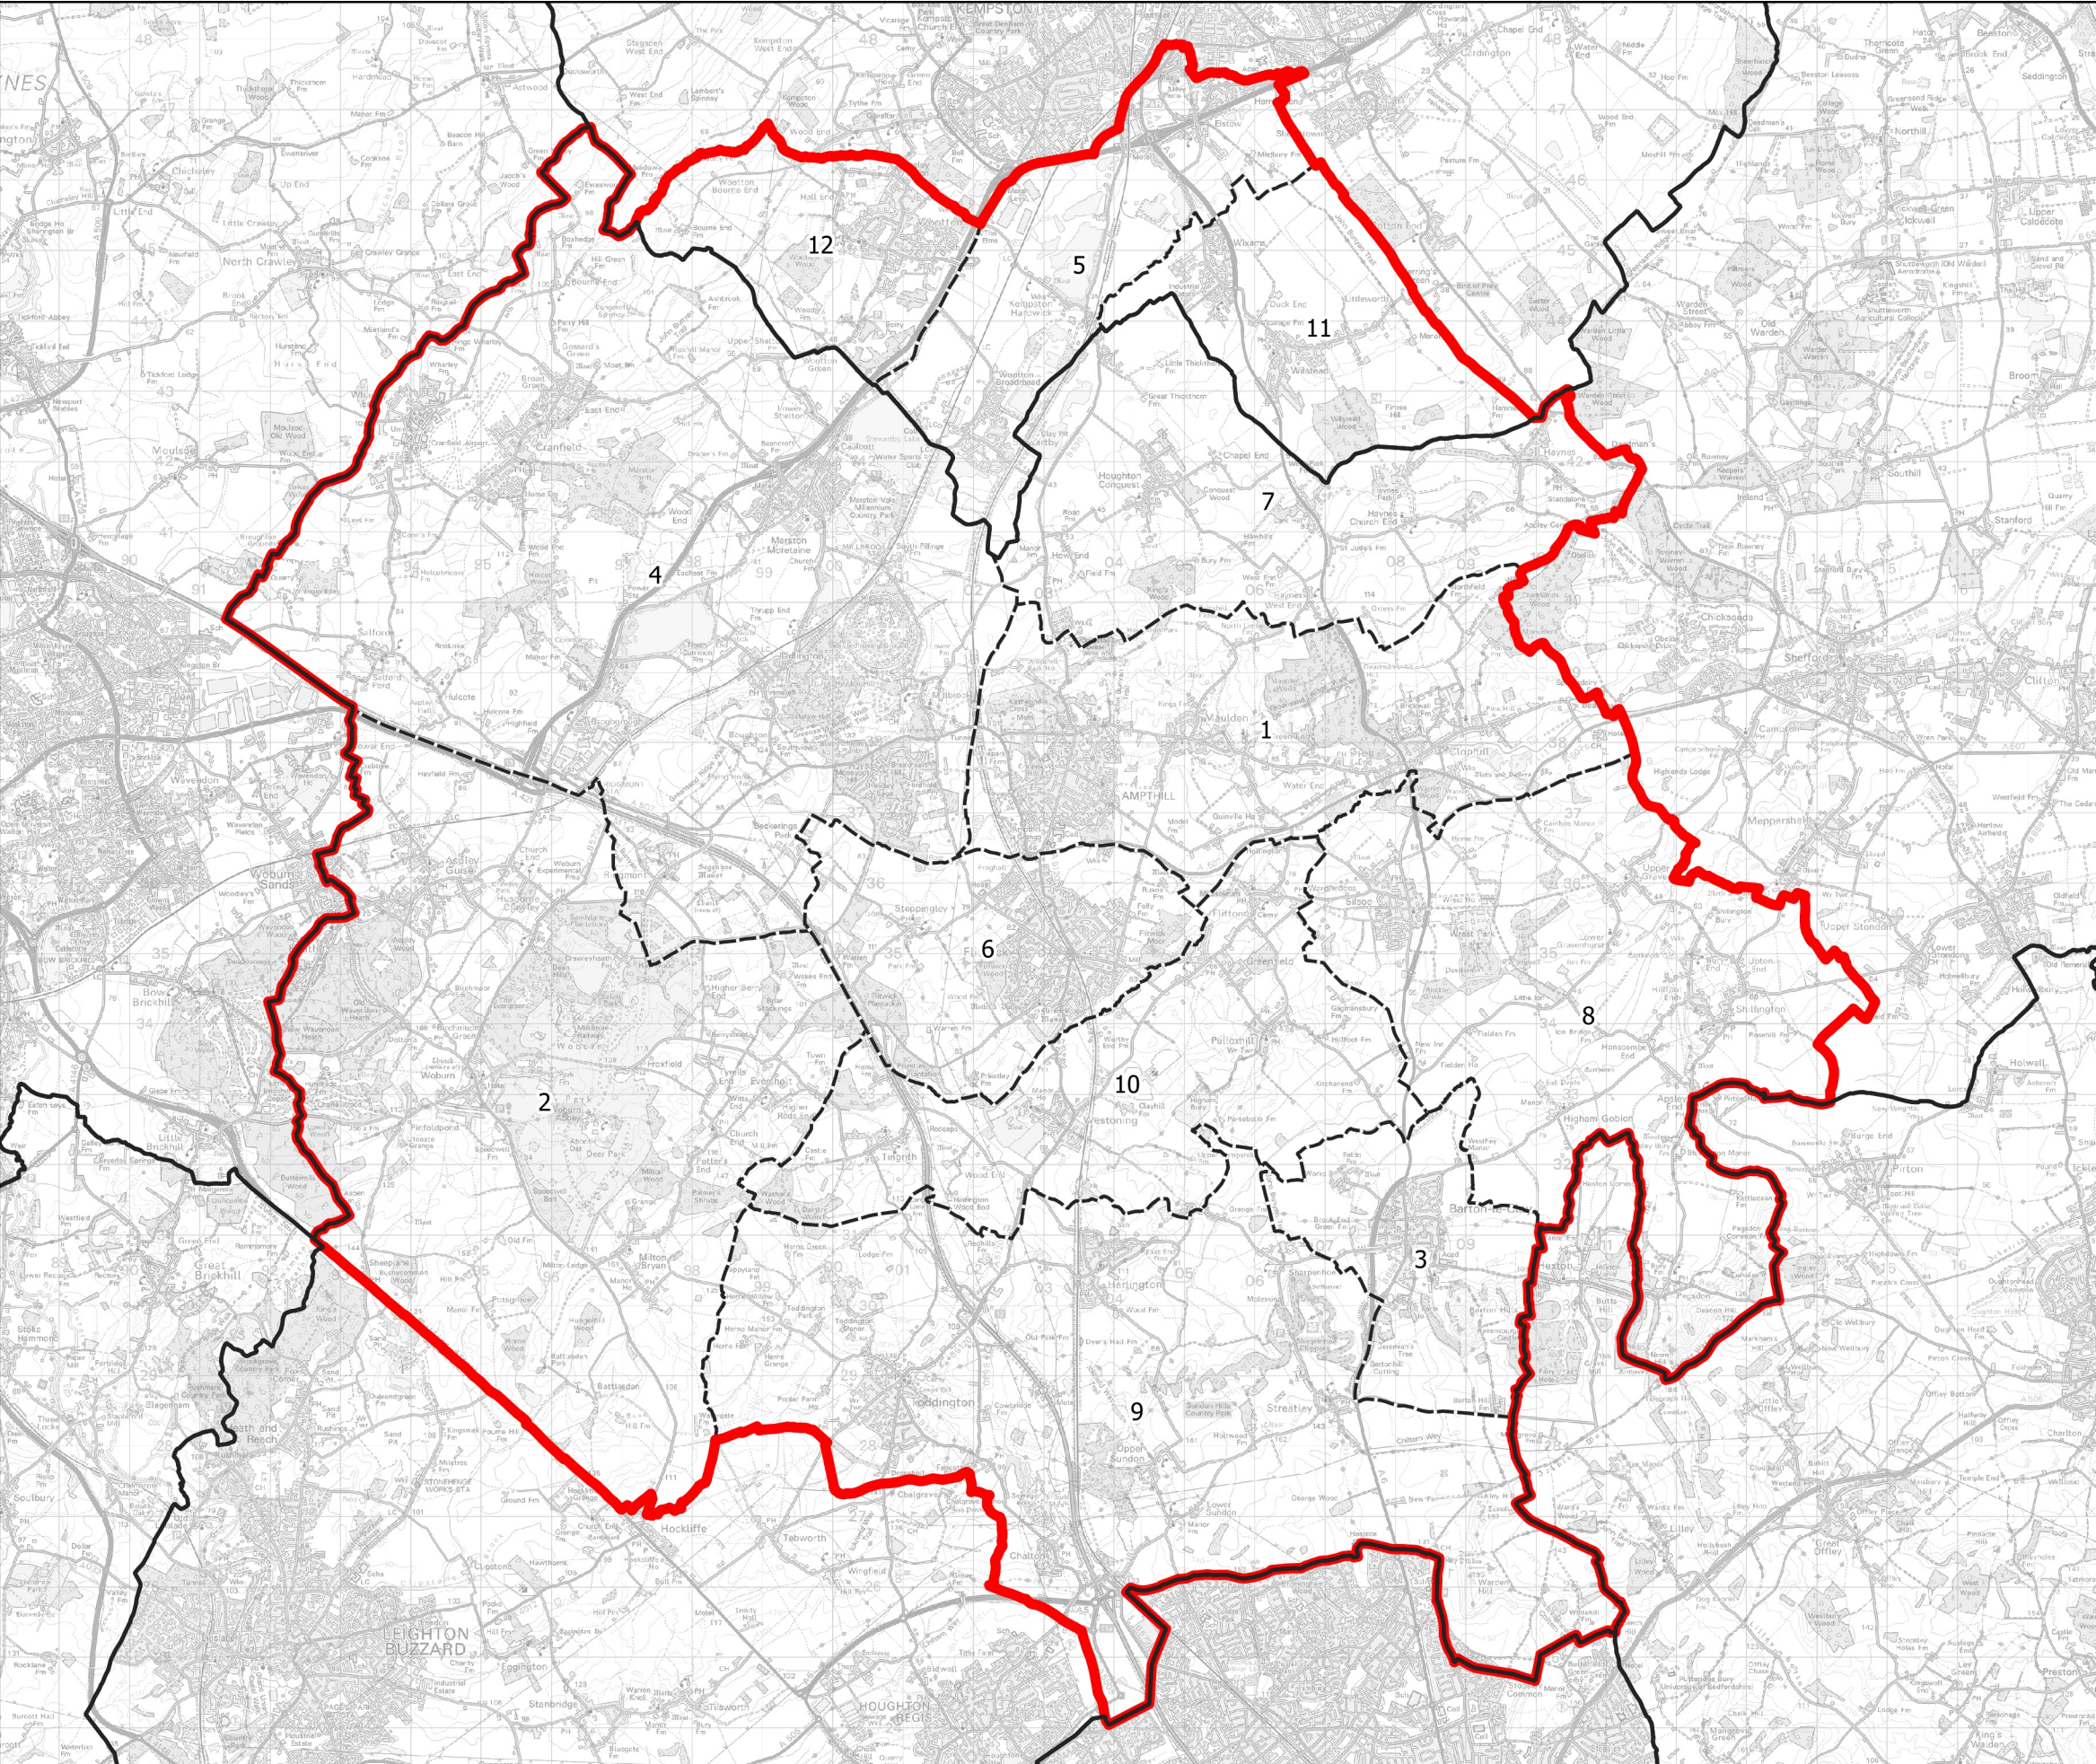

Boundary Commission for England - Initial Proposals for the Eastern Region

Mid Bedfordshire County Constituency - Electorate 71,748

- Wards:
- 1 Ampthill
 - 2 Aspley and Woburn
 - 3 Barton-le-Clay
 - 4 Cranfield and Marston Moretaine
 - 5 Elstow and Stewartby
 - 6 Flitwick
 - 7 Houghton Conquest and Haynes
 - 8 Silsoe and Shillington
 - 9 Toddington
 - 10 Westoning, Flitton and Greenfield
 - 11 Wilshamstead
 - 12 Wootton

 Constituency

 Local Authorities

 Wards

0 1 2 km

© Crown copyright and database rights 2021 OS 100018289. You are permitted to use this data solely to enable you to respond to, or interact with, the organisation that provided you with the data. You are not permitted to copy, sub-license, distribute or sell any of this data to third parties in any form. Third party rights to enforce the terms of this licence shall be reserved to OS.

Mid Bedfordshire County Constituency