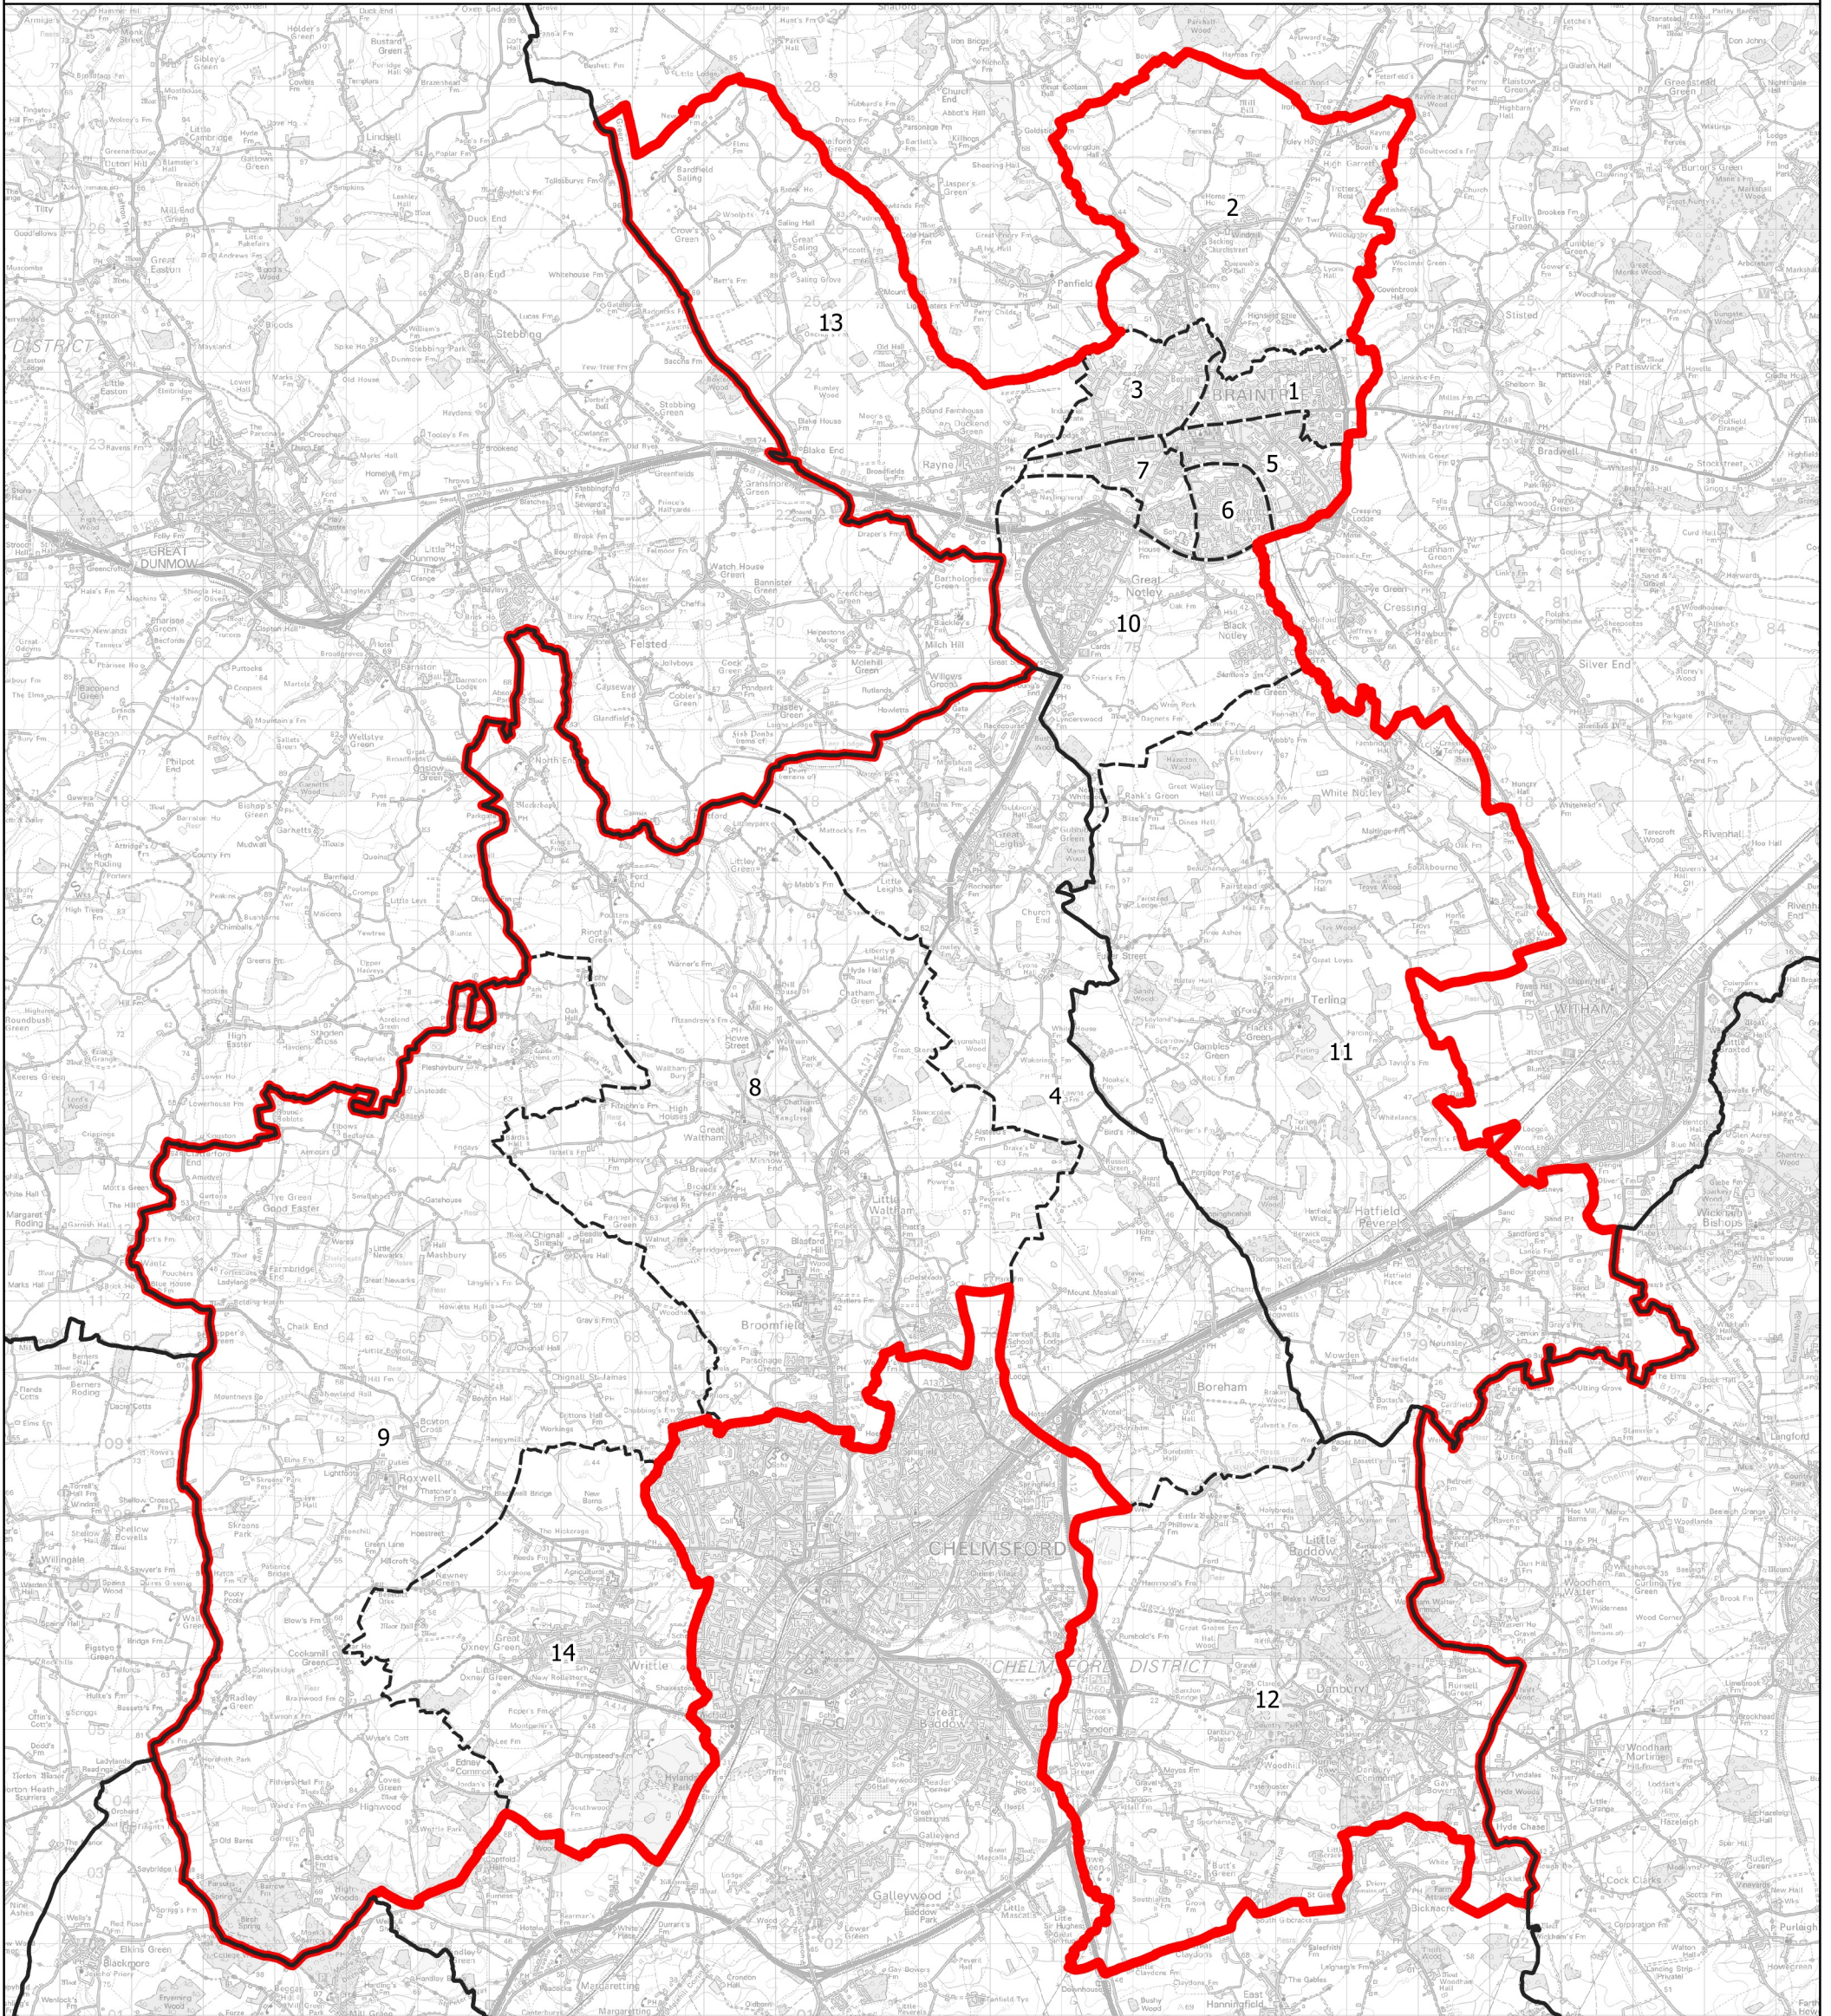

Boundary Commission for England - Initial Proposals for the Eastern Region

Braintree County Constituency - Electorate 70,454

Wards:

- | | | |
|-------------------------------------|--------------------------------|--------------------------------------|
| 1 Bocking Blackwater | 7 Braintree West | 12 Little Baddow, Danbury and Sandon |
| 2 Bocking North | 8 Broomfield and The Walthams | 13 Rayne |
| 3 Bocking South | 9 Chelmsford Rural West | 14 Writtle |
| 4 Boreham and The Leighs | 10 Great Notley & Black Notley | |
| 5 Braintree Central & Beckers Green | 11 Hatfield Peverel & Terling | |
| 6 Braintree South | | |

-  Constituency
-  Local Authorities
-  Wards

© Crown copyright and database rights 2021 OS 100018289. You are permitted to use this data solely to enable you to respond to, or interact with, the organisation that provided you with the data. You are not permitted to copy, sub-licence, distribute or sell any of this data to third parties in any form. Third party rights to enforce the terms of this licence shall be reserved to OS.

Braintree County Constituency