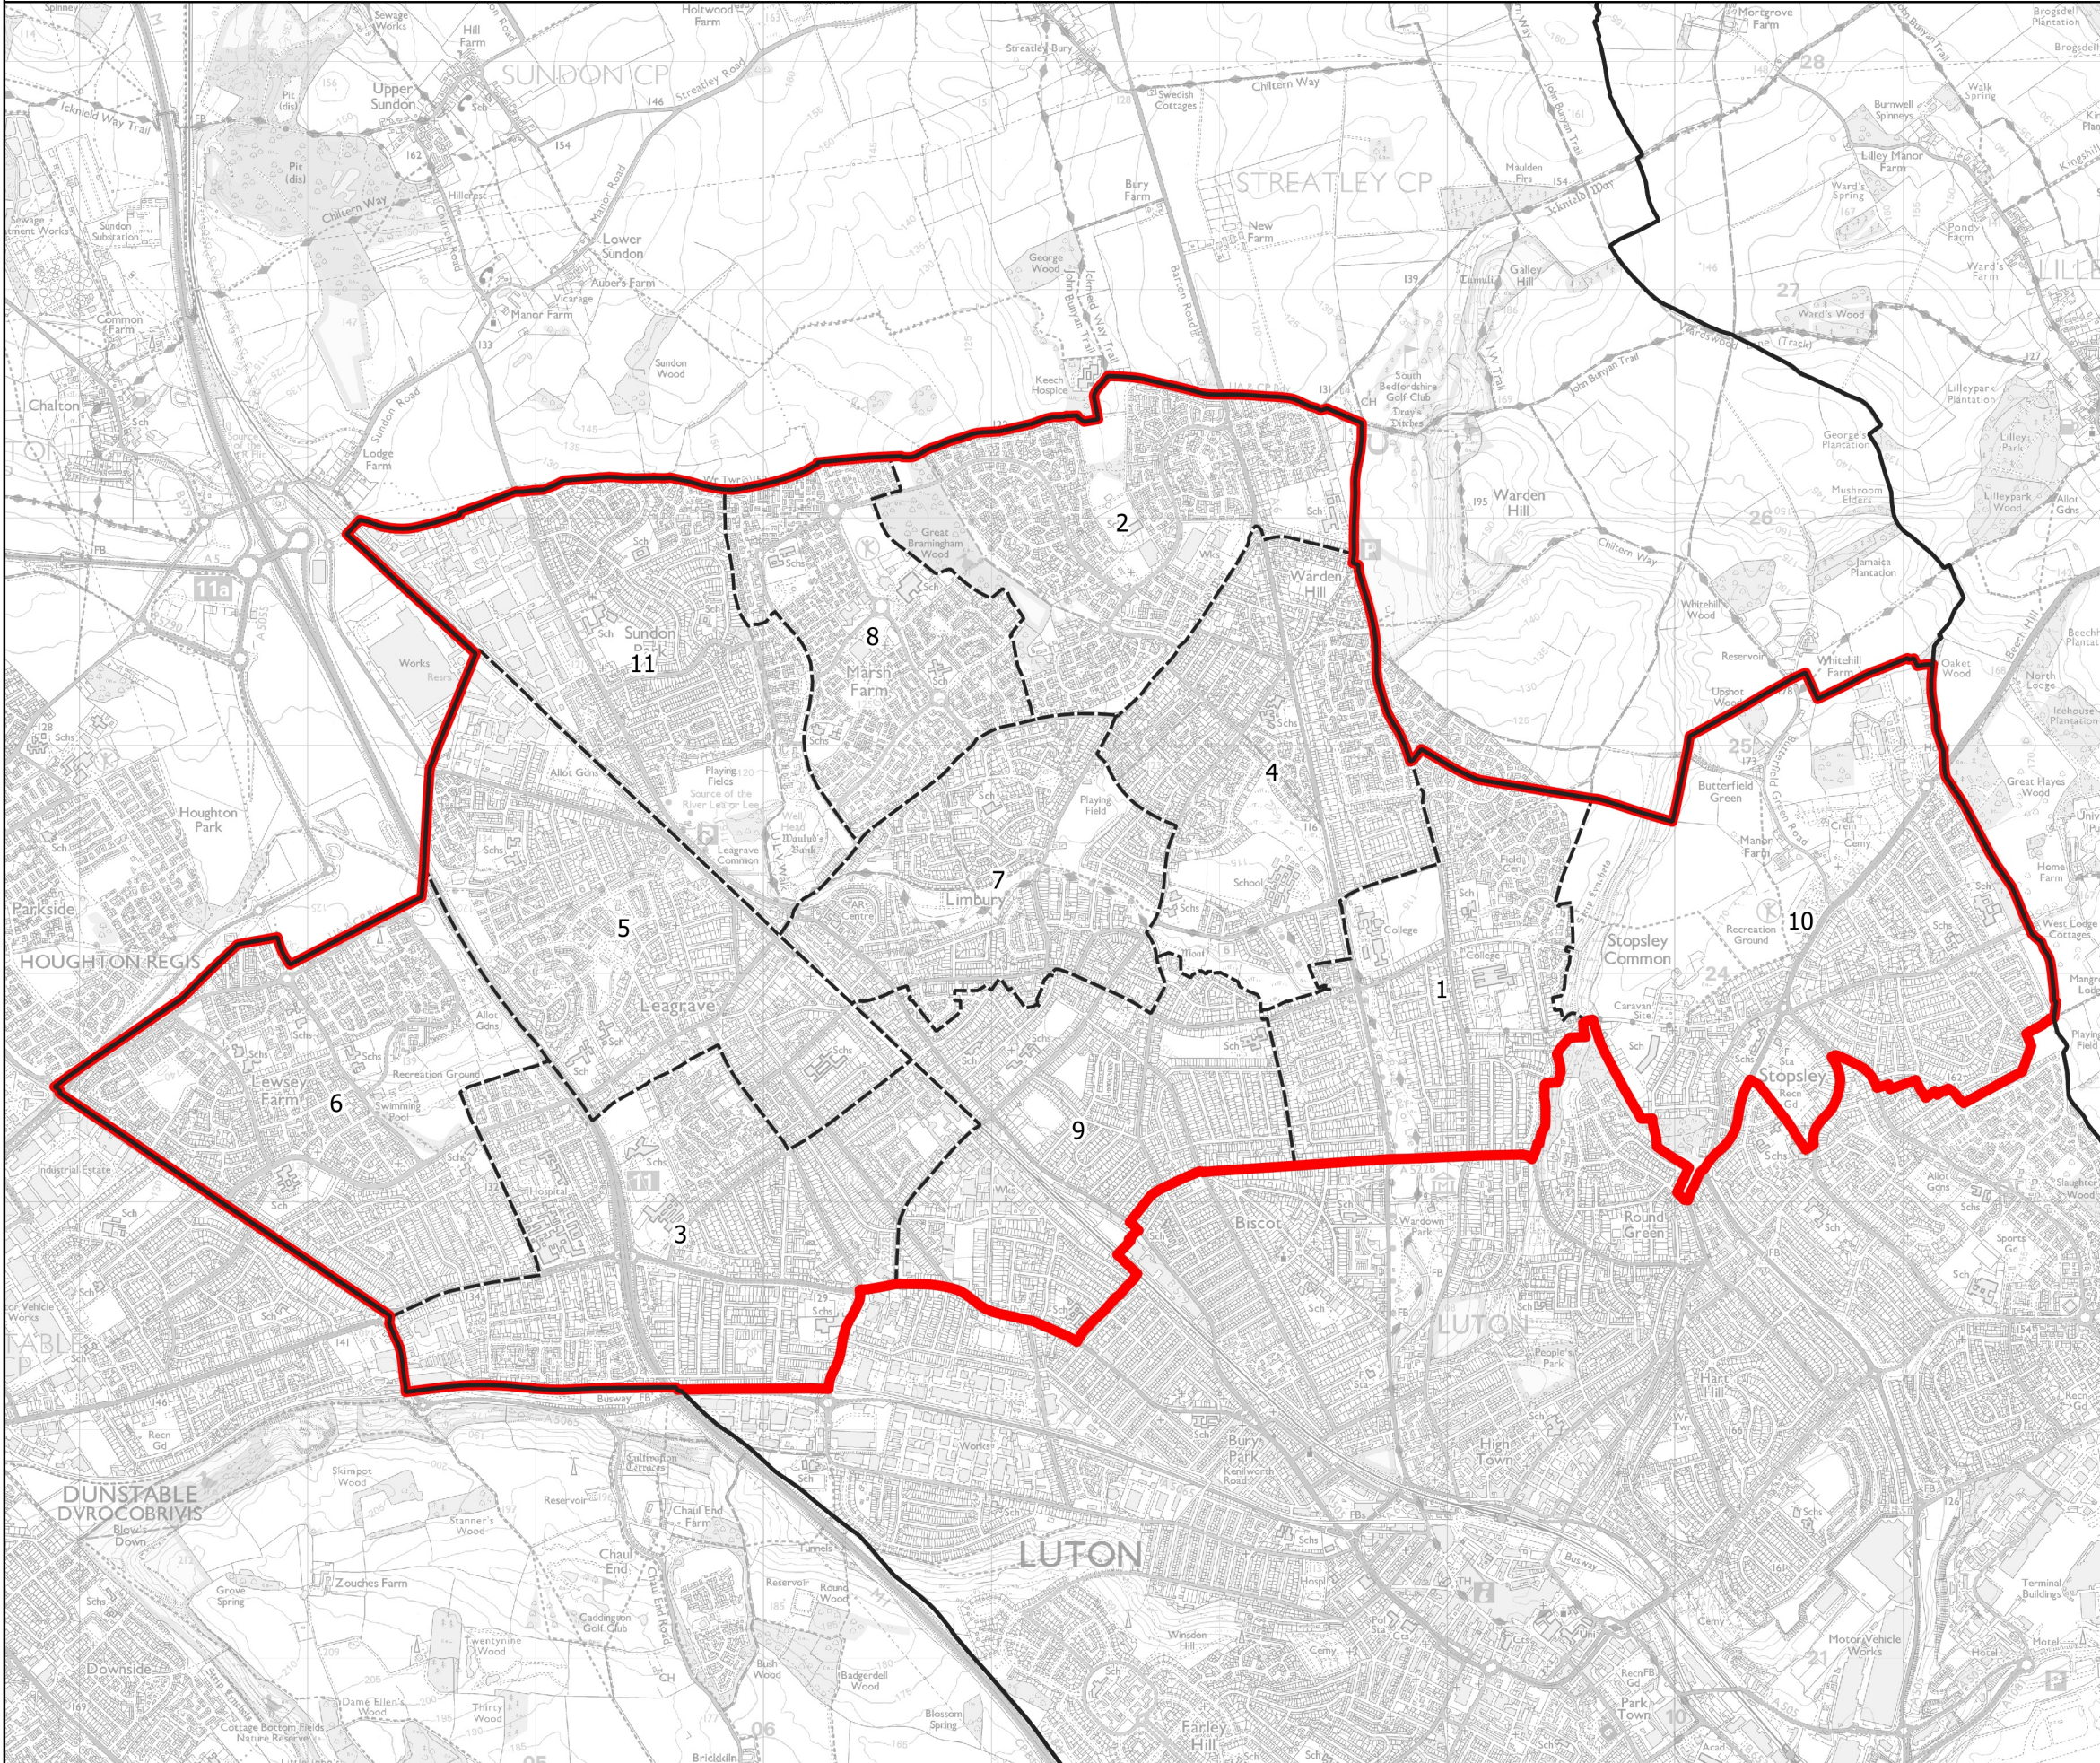

# Boundary Commission for England - Initial Proposals for the Eastern Region

## Luton North Borough Constituency - Electorate 73,266

- Wards:
- 1 Barnfield
  - 2 Bramingham
  - 3 Challney
  - 4 Icknield
  - 5 Leagrave
  - 6 Lewsey
  - 7 Limbury
  - 8 Northwell
  - 9 Saints
  - 10 Stopsley
  - 11 Sundon Park

 Constituency  
 Local Authorities  
 Wards

0 0.4 0.8 km

© Crown copyright and database rights 2021 OS 100018289. You are permitted to use this data solely to enable you to respond to, or interact with, the organisation that provided you with the data. You are not permitted to copy, sub-license, distribute or sell any of this data to third parties in any form. Third party rights to enforce the terms of this licence shall be reserved to OS.