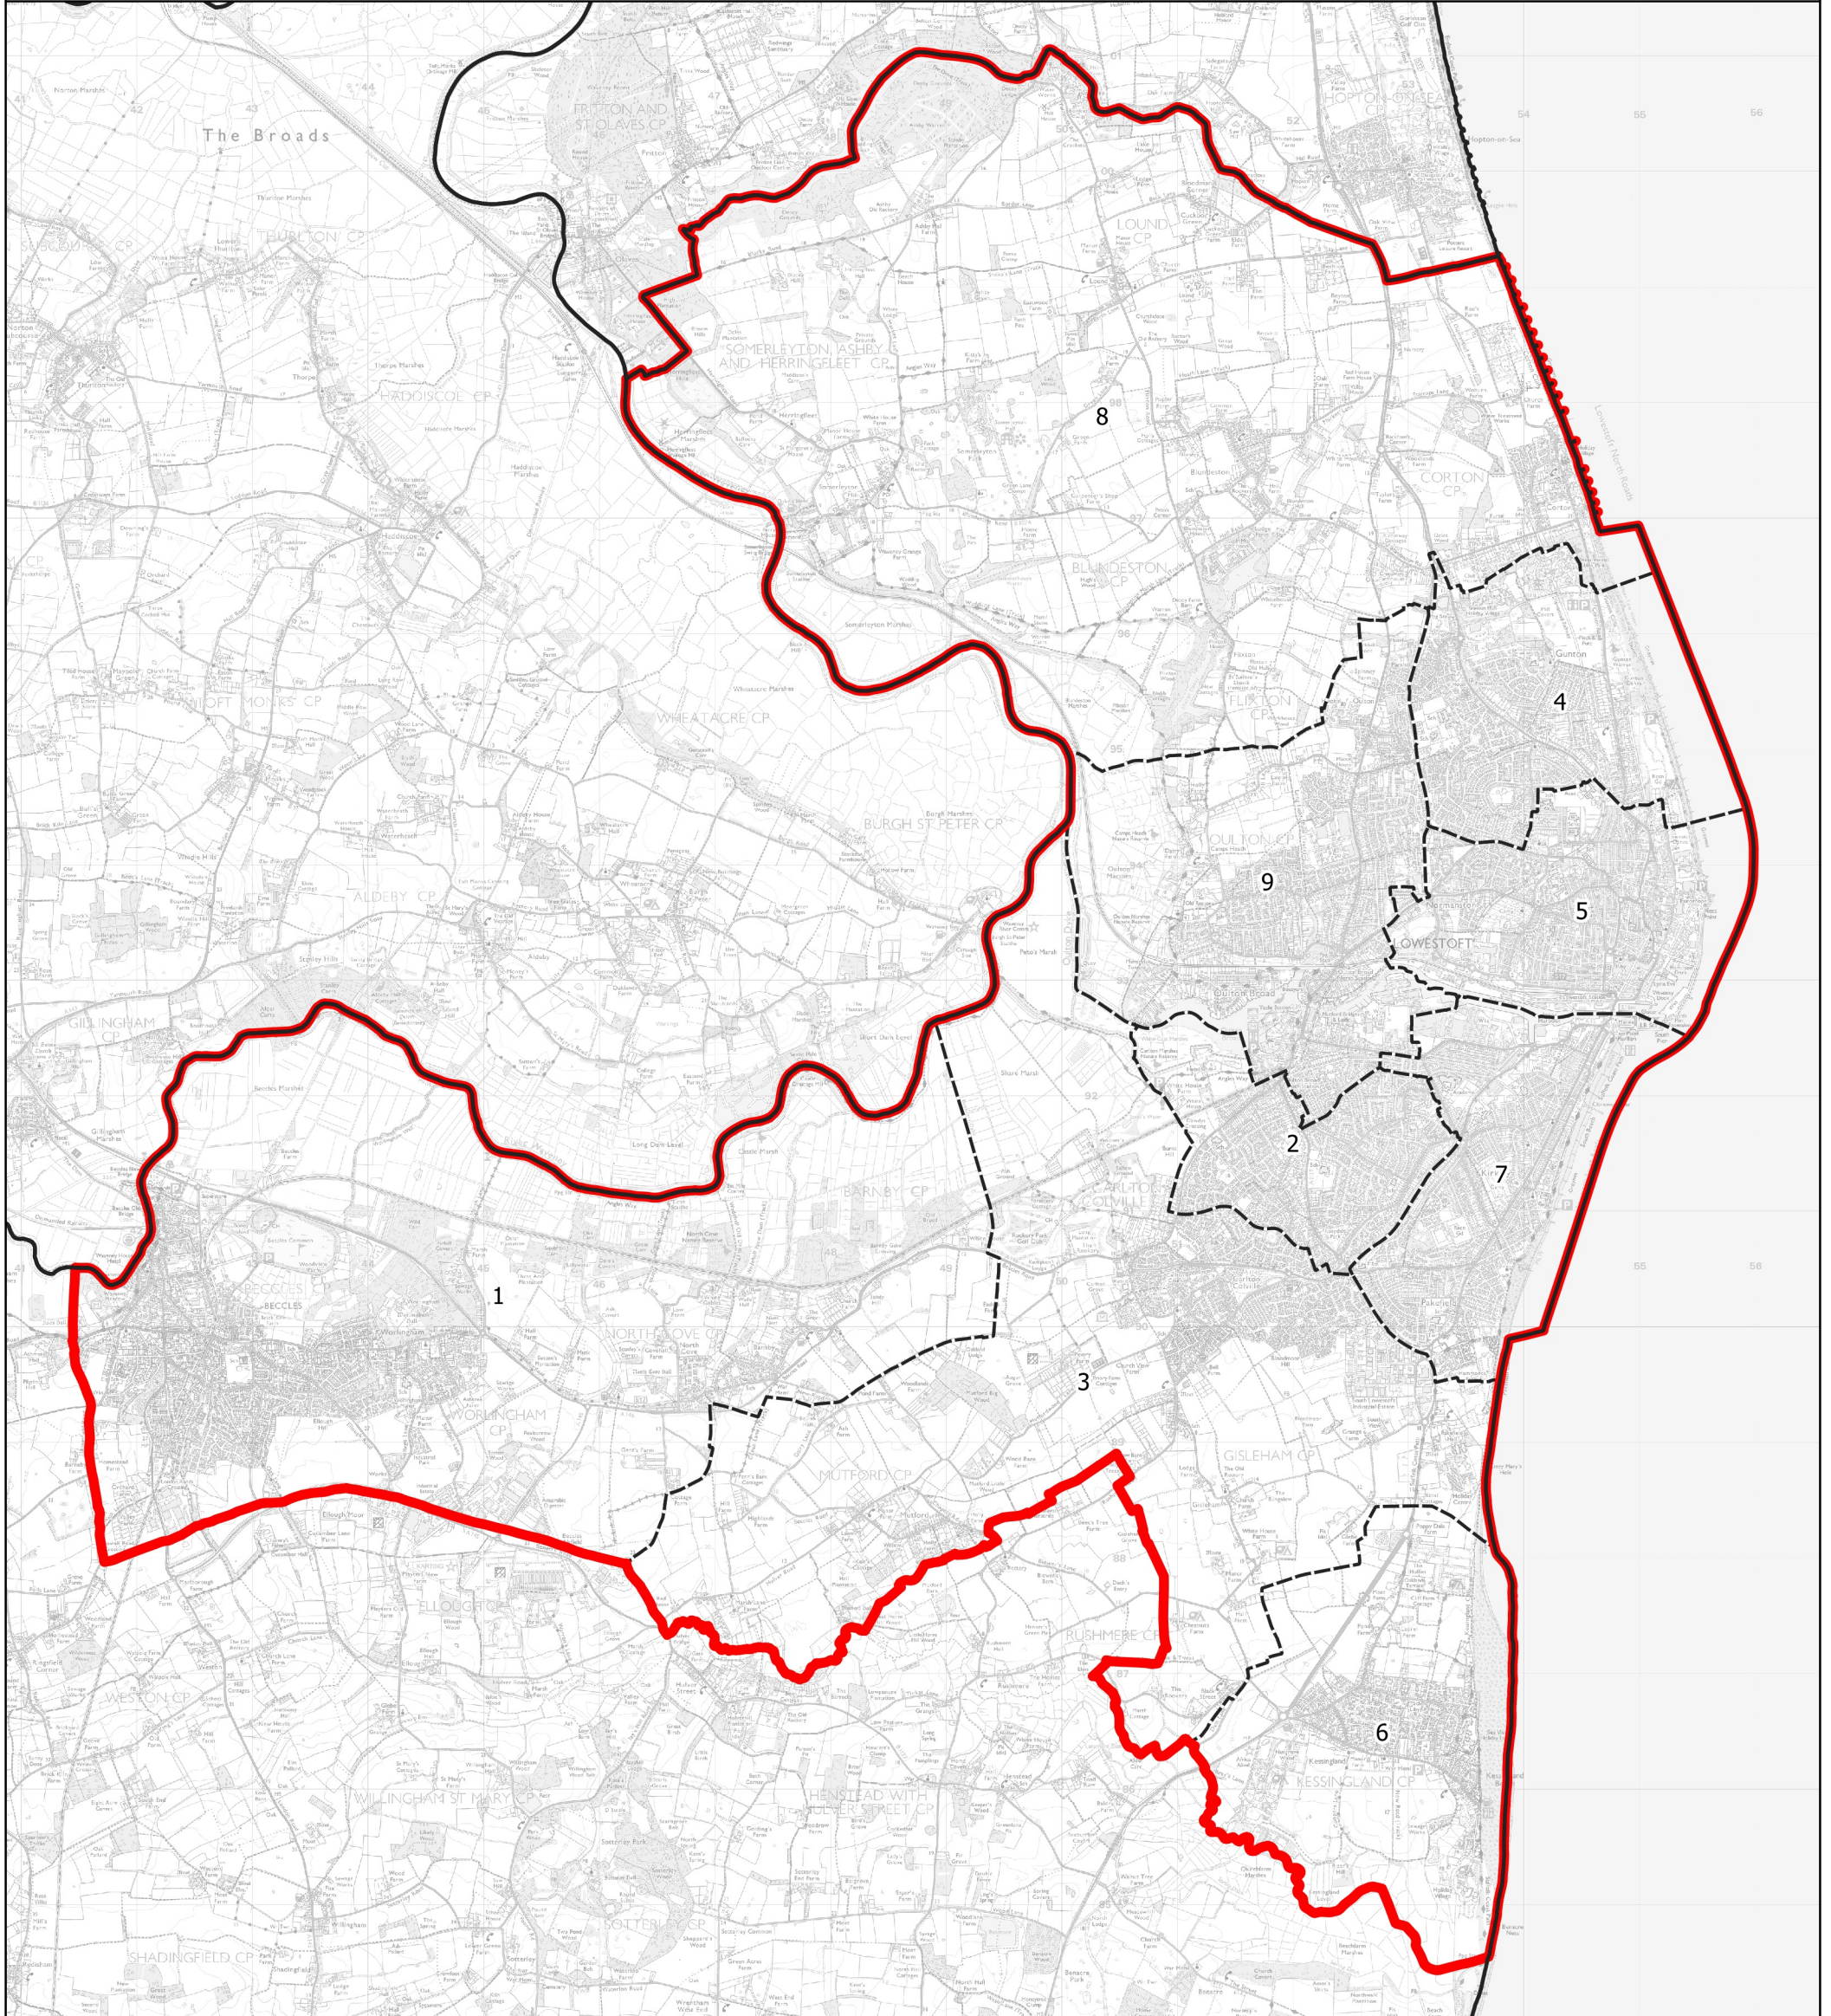

Boundary Commission for England - Initial Proposals for the Eastern Region

Lowestoft County Constituency - Electorate 73,967

Wards:

- | | |
|--------------------------|----------------|
| 1 Beccles & Worthingam | 8 Lothingland |
| 2 Carlton & Whitton | 9 Oulton Broad |
| 3 Carlton Colville | |
| 4 Gunton & St. Margarets | |
| 5 Harbour & Normanston | |
| 6 Kessingland | |
| 7 Kirkley & Pakefield | |

- Constituency
- Local Authorities
- Wards

© Crown copyright and database rights 2021 OS 100018289. You are permitted to use this data solely to enable you to respond to, or interact with, the organisation that provided you with the data. You are not permitted to copy, sub-licence, distribute or sell any of this data to third parties in any form. Third party rights to enforce the terms of this licence shall be reserved to OS.

Lowestoft County Constituency