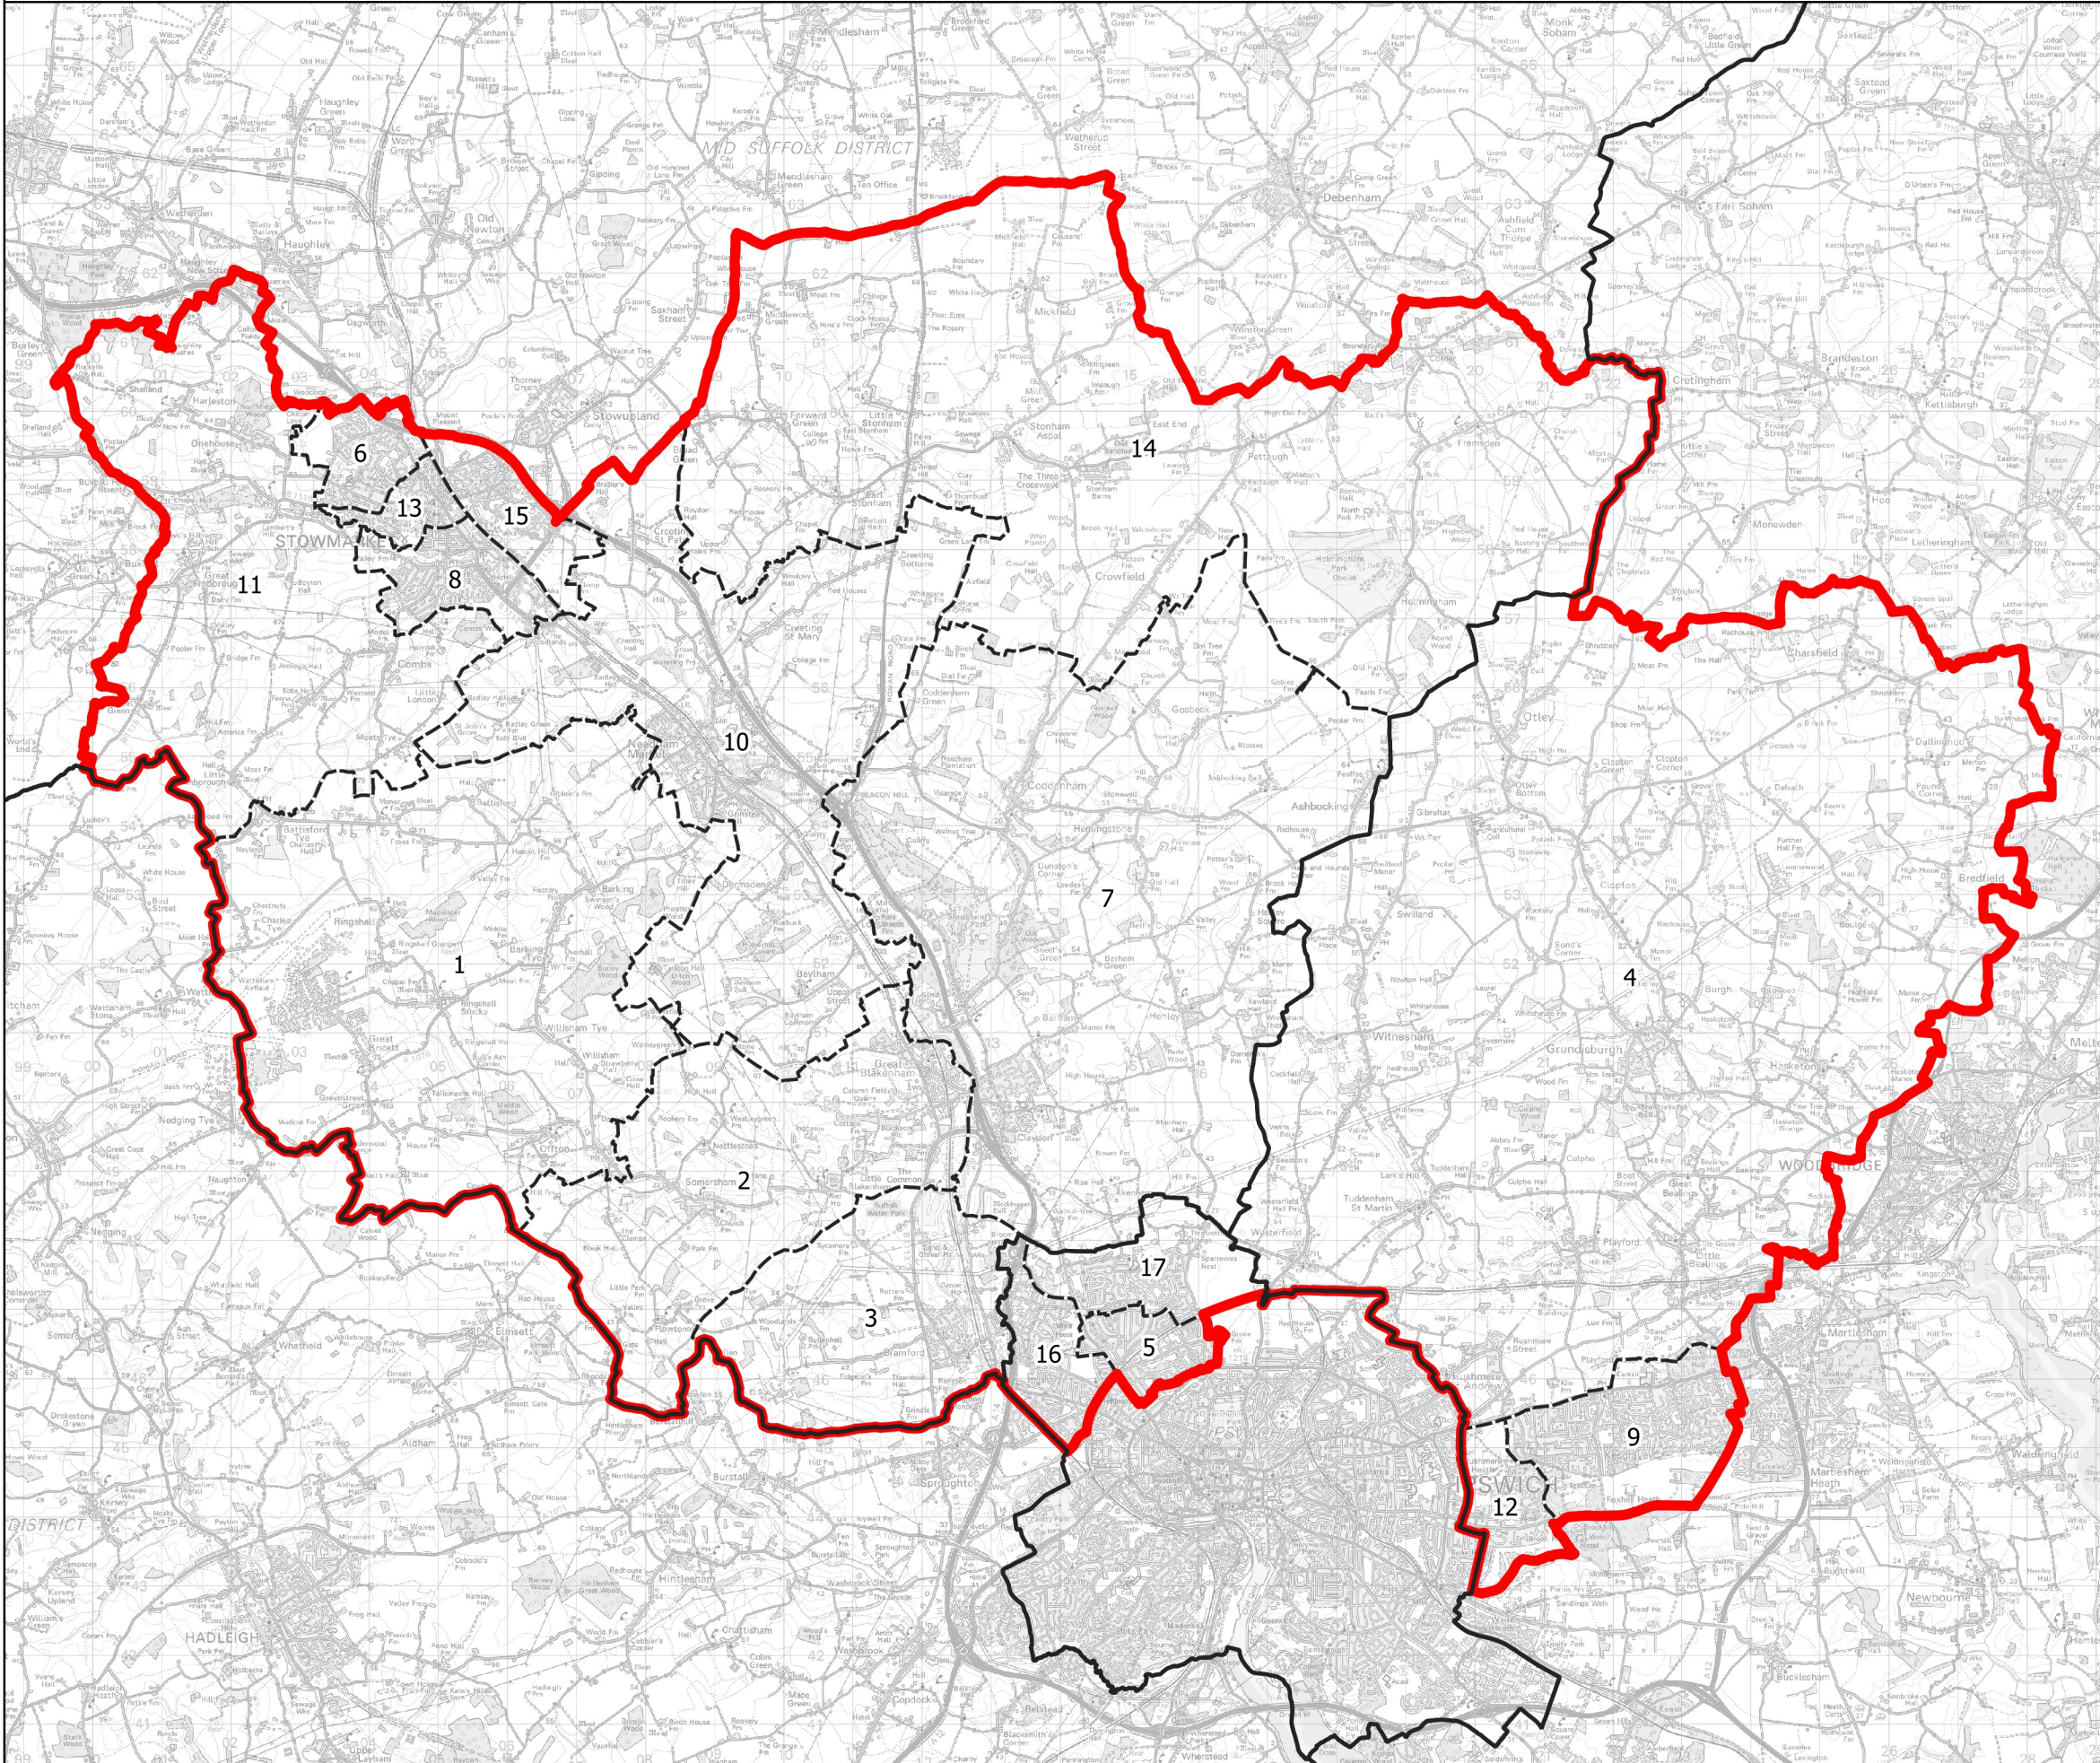

Boundary Commission for England - Initial Proposals for the Eastern Region

Ipswich North and Stowmarket County Constituency - Electorate 75,860

- Wards:
- 1 Battsford & Ringshall
 - 2 Blakenham
 - 3 Bramford
 - 4 Carlford & Fynn Valley
 - 5 Castle Hill
 - 6 Chilton
 - 7 Claydon & Barham
 - 8 Combs Ford
 - 9 Kesgrave
 - 10 Needham Market
 - 11 Onehouse
 - 12 Rushmere St. Andrew
 - 13 St. Peter's
 - 14 Stonham
 - 15 Stow Thorney
 - 16 Whitehouse
 - 17 Whitton

 Constituency
 Local Authorities
 Wards

0 1 2 km

© Crown copyright and database rights 2021 OS 100018289. You are permitted to use this data solely to enable you to respond to, or interact with, the organisation that provided you with the data. You are not permitted to copy, sub-license, distribute or sell any of this data to third parties in any form. Third party rights to enforce the terms of this licence shall be reserved to OS.

Ipswich North and Stowmarket County Constituency