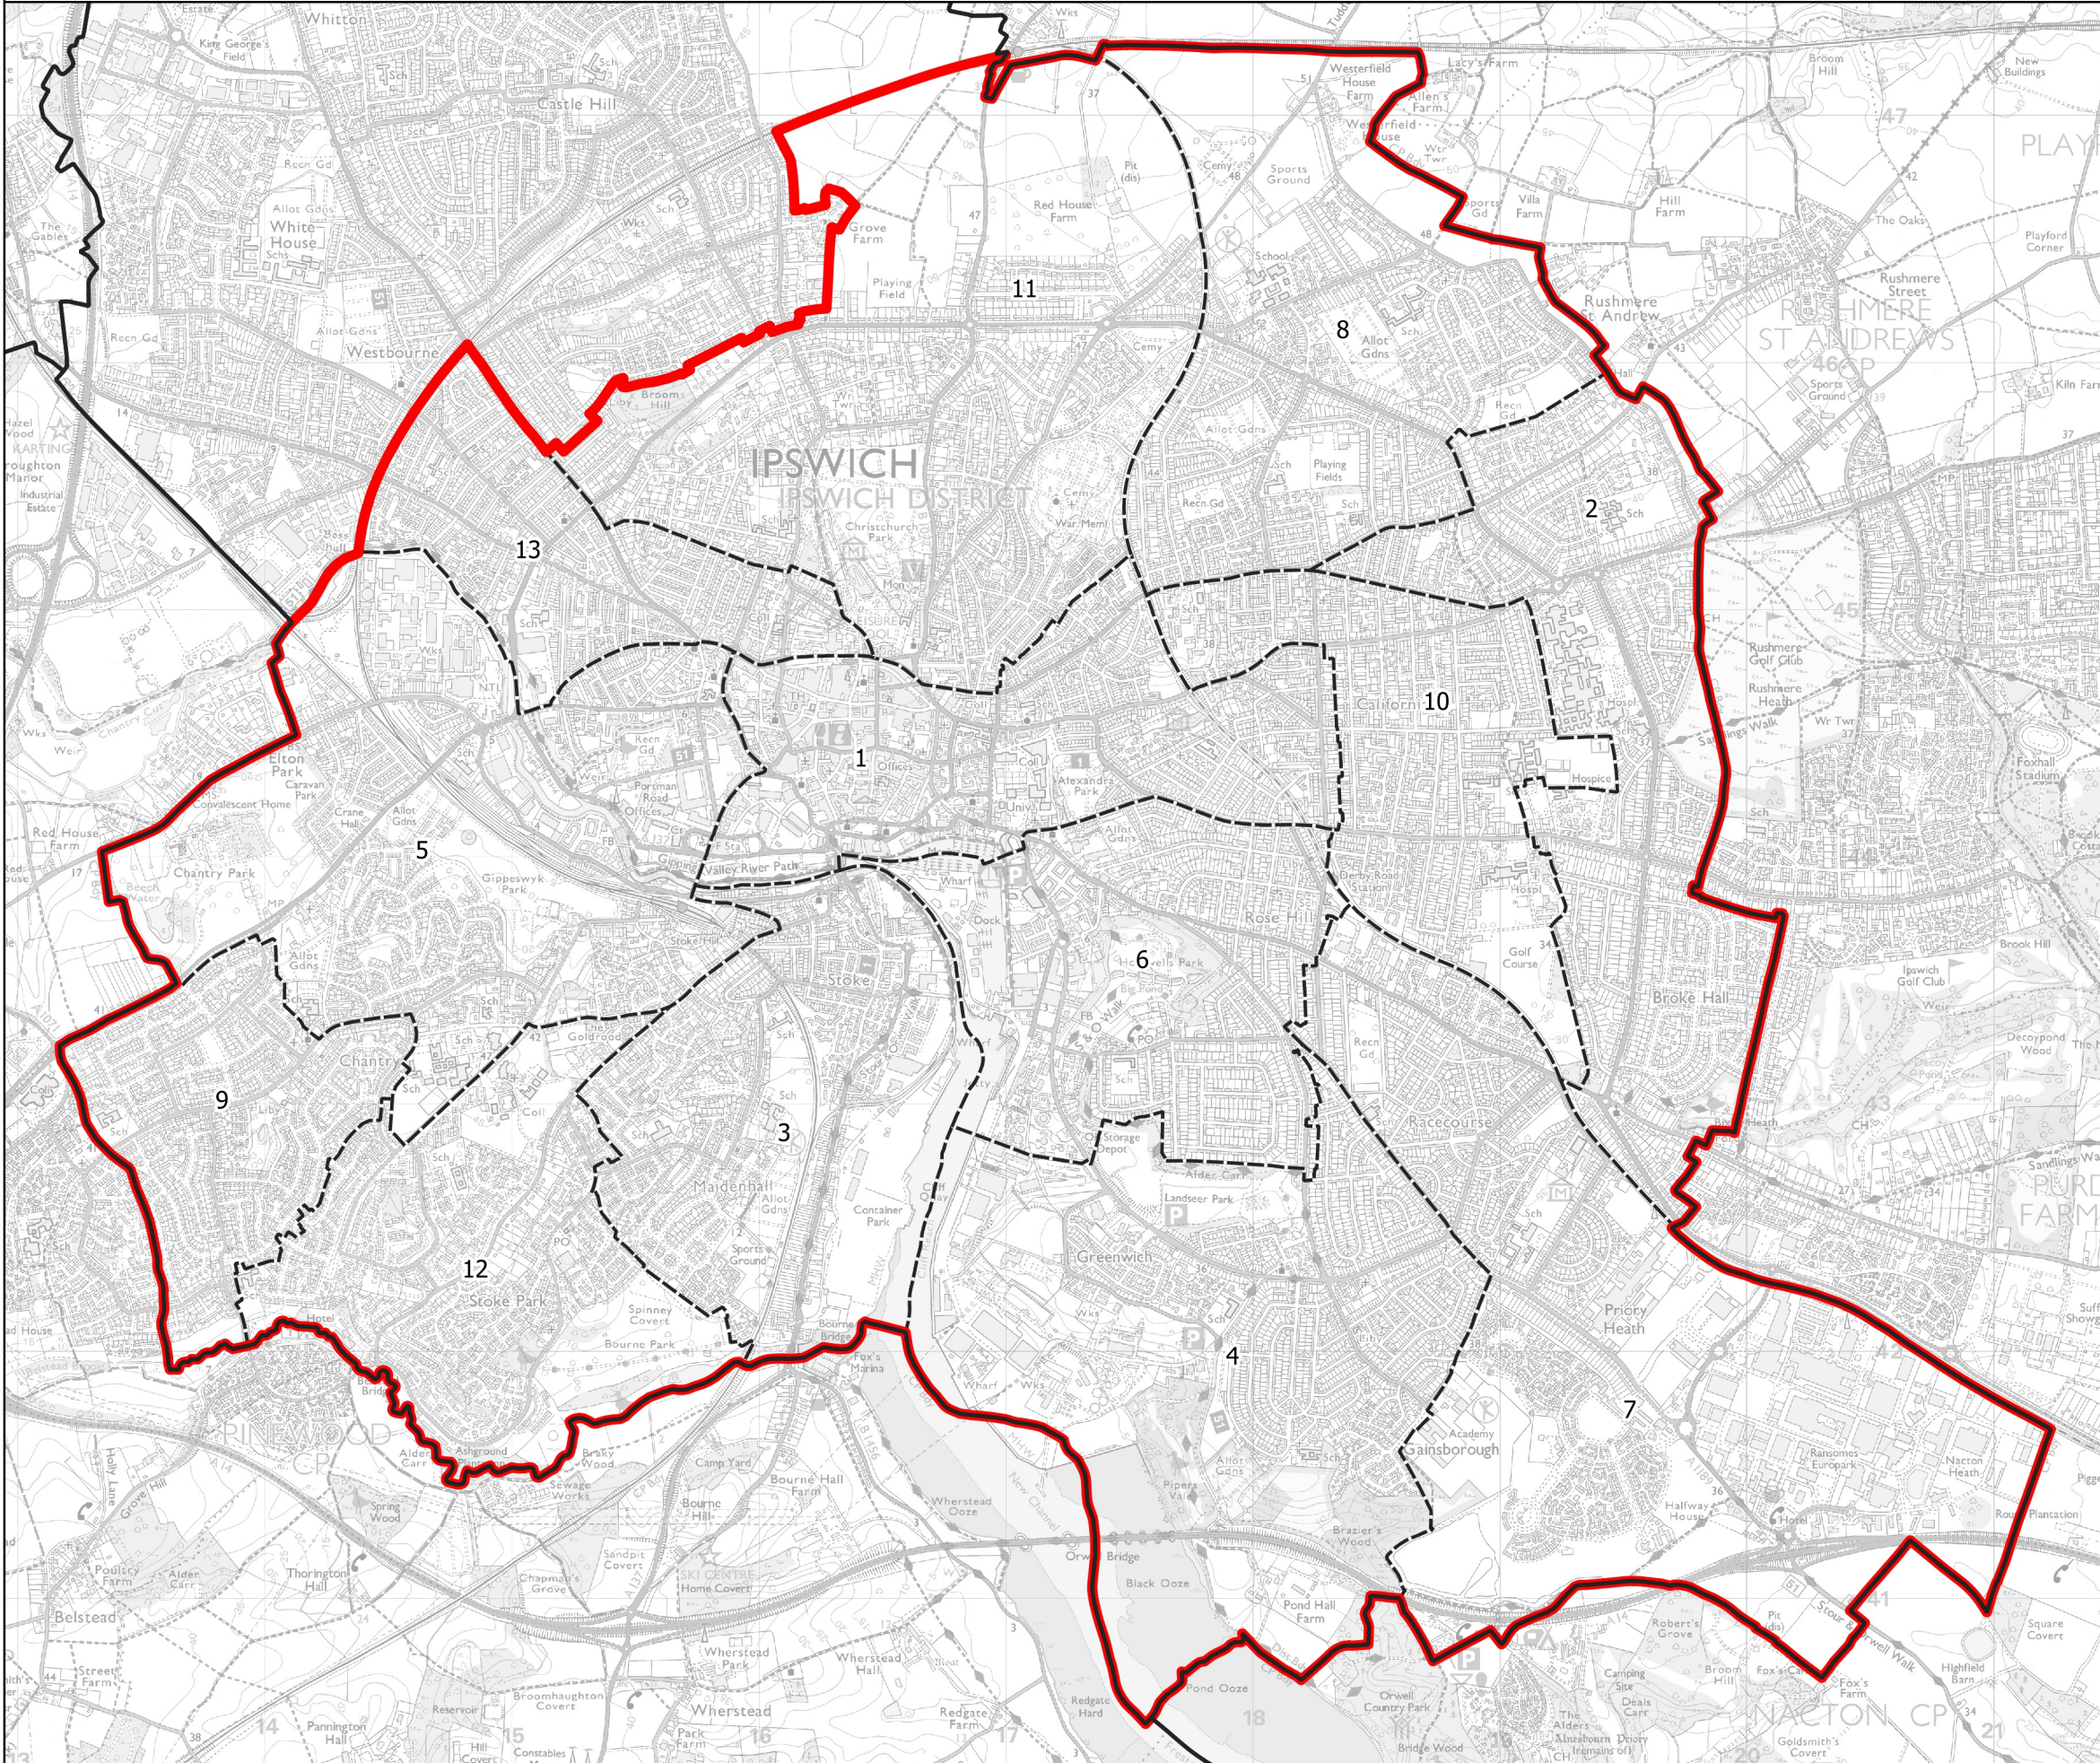

# Boundary Commission for England - Initial Proposals for the Eastern Region

## Ipswich Borough Constituency - Electorate 75,117

Wards:

- 1 Alexandra
- 2 Bixley
- 3 Bridge
- 4 Gainsborough
- 5 Gipping
- 6 Holywells
- 7 Priory Heath
- 8 Rushmere
- 9 Sprites
- 10 St. John's
- 11 St. Margaret's
- 12 Stoke Park
- 13 Westgate

**Legend:**

- Constituency
- Local Authorities
- Wards

0 0.4 0.8 km

© Crown copyright and database rights 2021 OS 100018289. You are permitted to use this data solely to enable you to respond to, or interact with, the organisation that provided you with the data. You are not permitted to copy, sub-license, distribute or sell any of this data to third parties in any form. Third party rights to enforce the terms of this licence shall be reserved to OS.