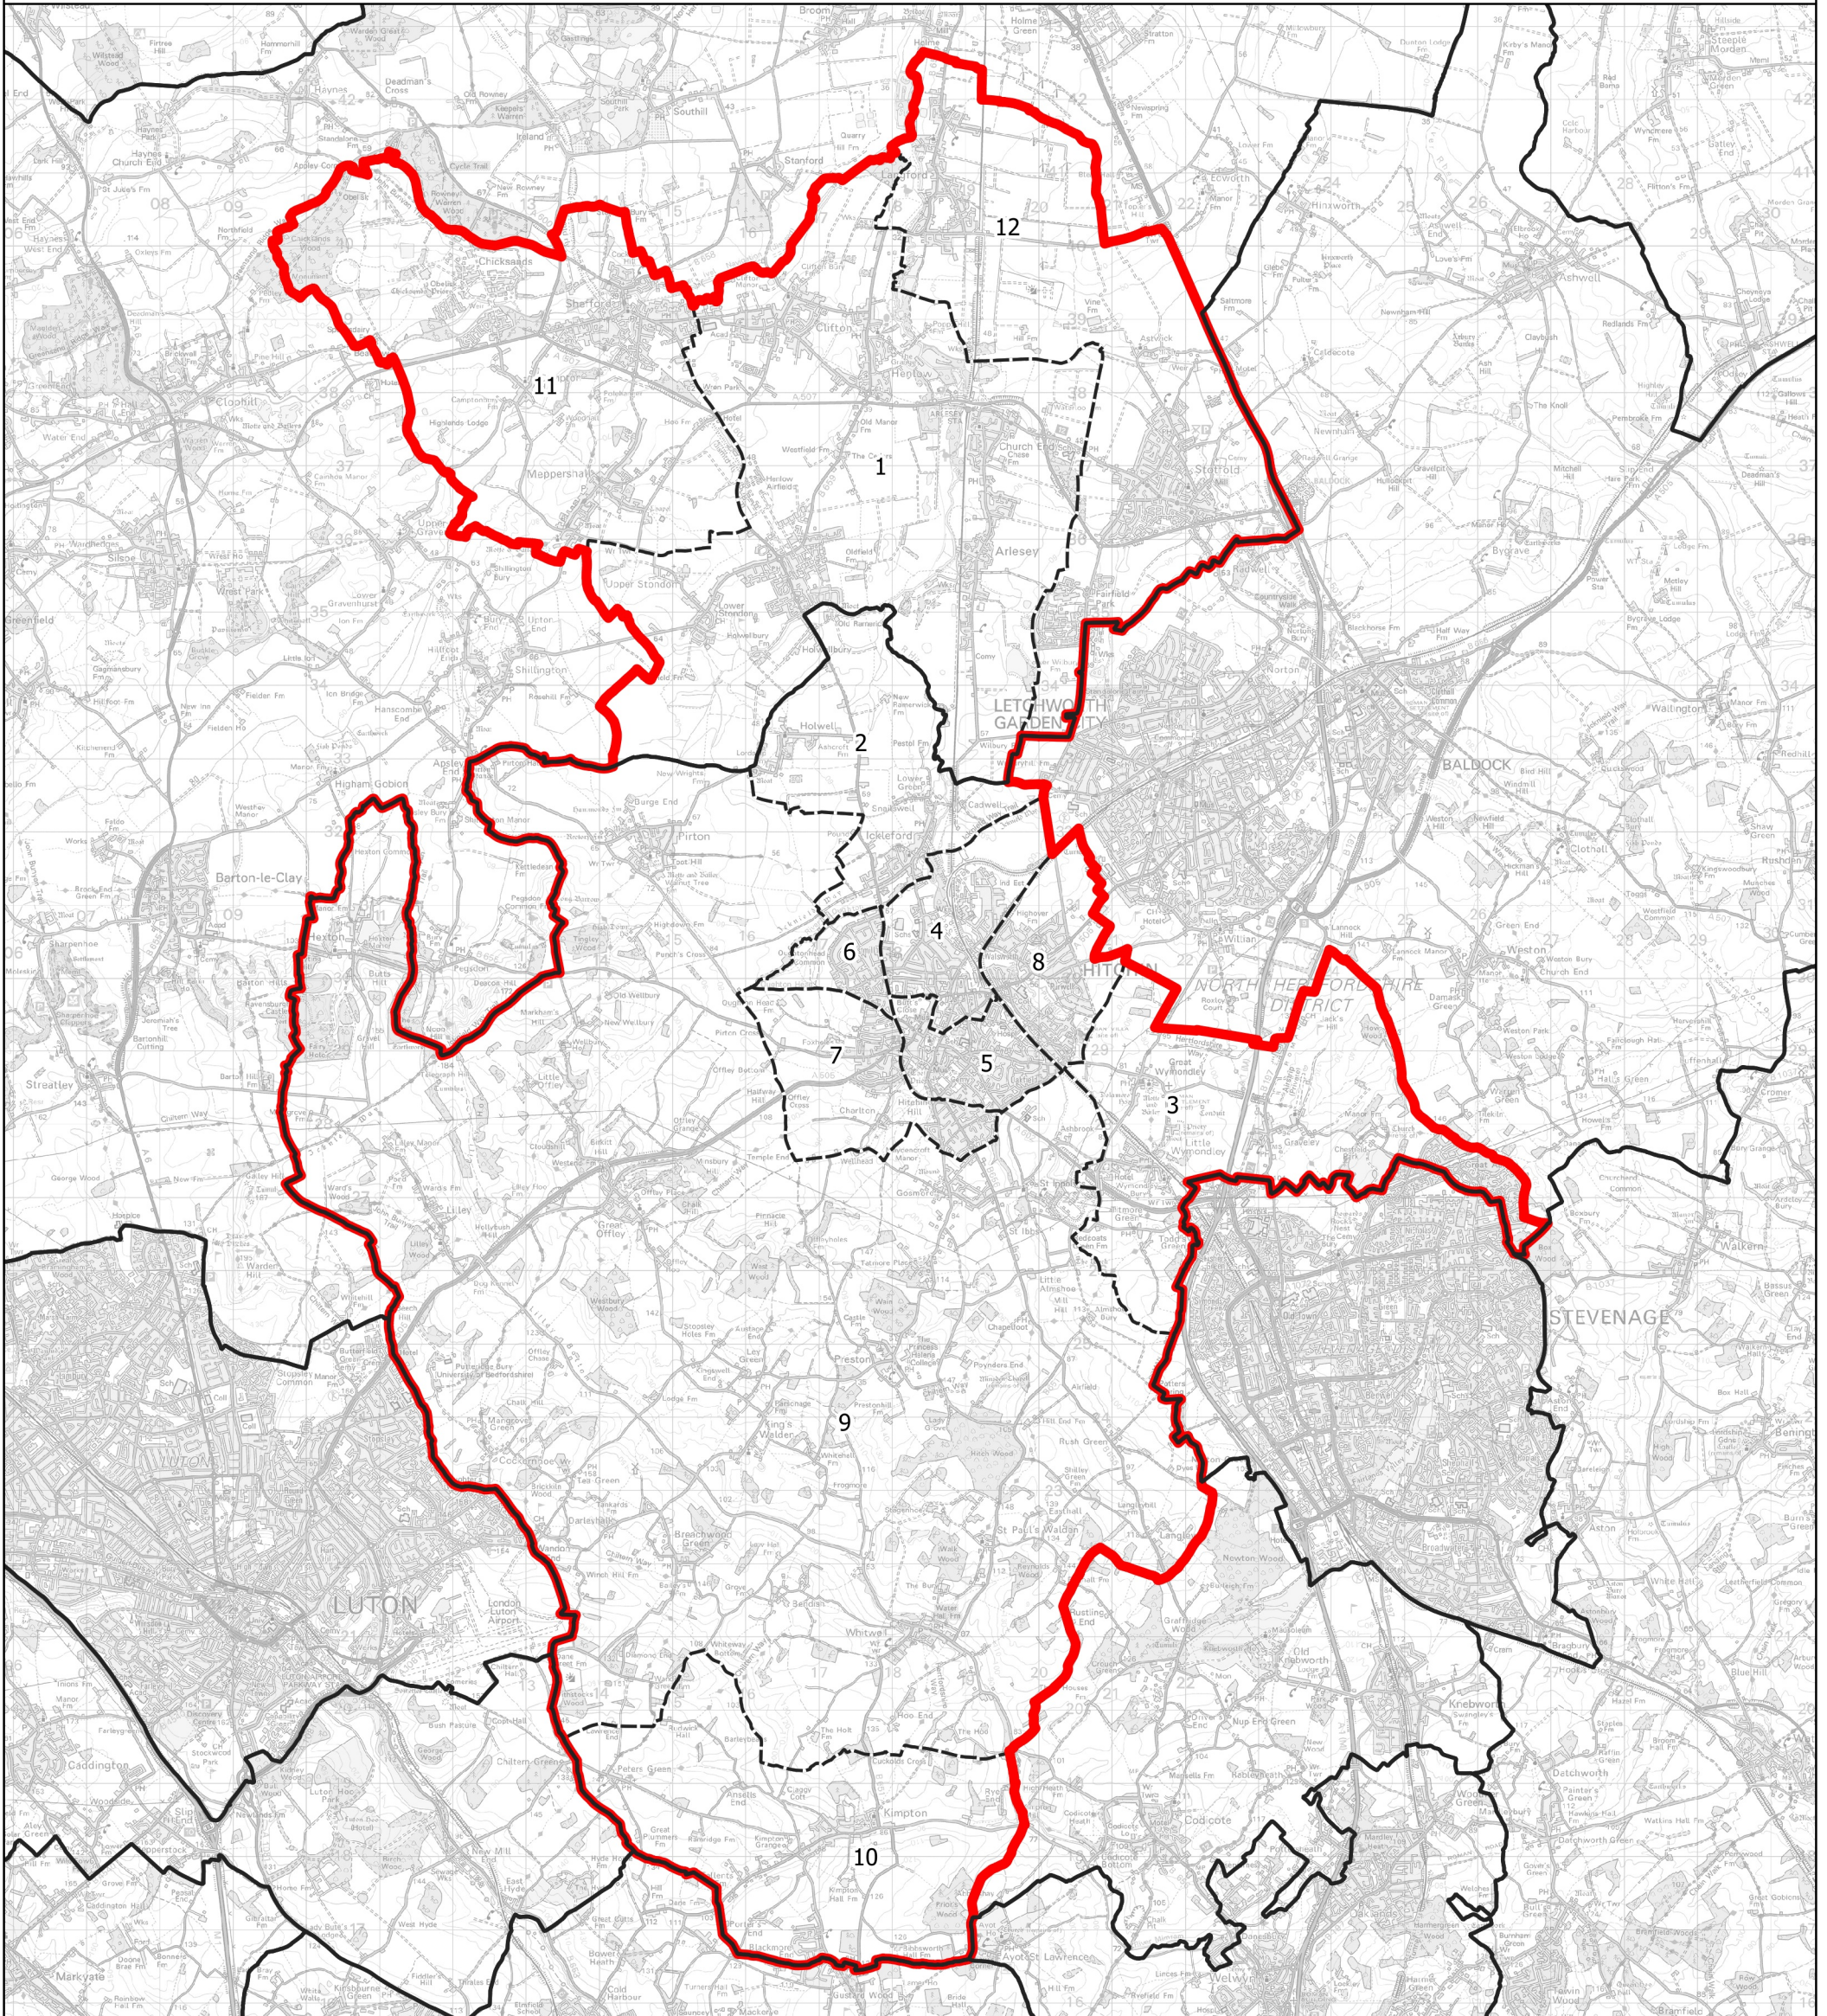

Boundary Commission for England - Initial Proposals for the Eastern Region

Hitchin County Constituency - Electorate 72,112

Wards:

- | | |
|--------------------|---------------------------|
| 1 Arlesey | 8 Hitchin Walsworth |
| 2 Cadwell | 9 Hitchwood, Offa and Hoo |
| 3 Chesfield | 10 Kimpton |
| 4 Hitchin Bearton | 11 Shefford |
| 5 Hitchin Highbury | 12 Stotfold and Langford |
| 6 Hitchin Oughton | |
| 7 Hitchin Priory | |

-  Constituency
-  Local Authorities
-  Wards

0 1 2 km

© Crown copyright and database rights 2021 OS 100018289. You are permitted to use this data solely to enable you to respond to, or interact with, the organisation that provided you with the data. You are not permitted to copy, sub-licence, distribute or sell any of this data to third parties in any form. Third party rights to enforce the terms of this licence shall be reserved to OS.

Hitchin County Constituency