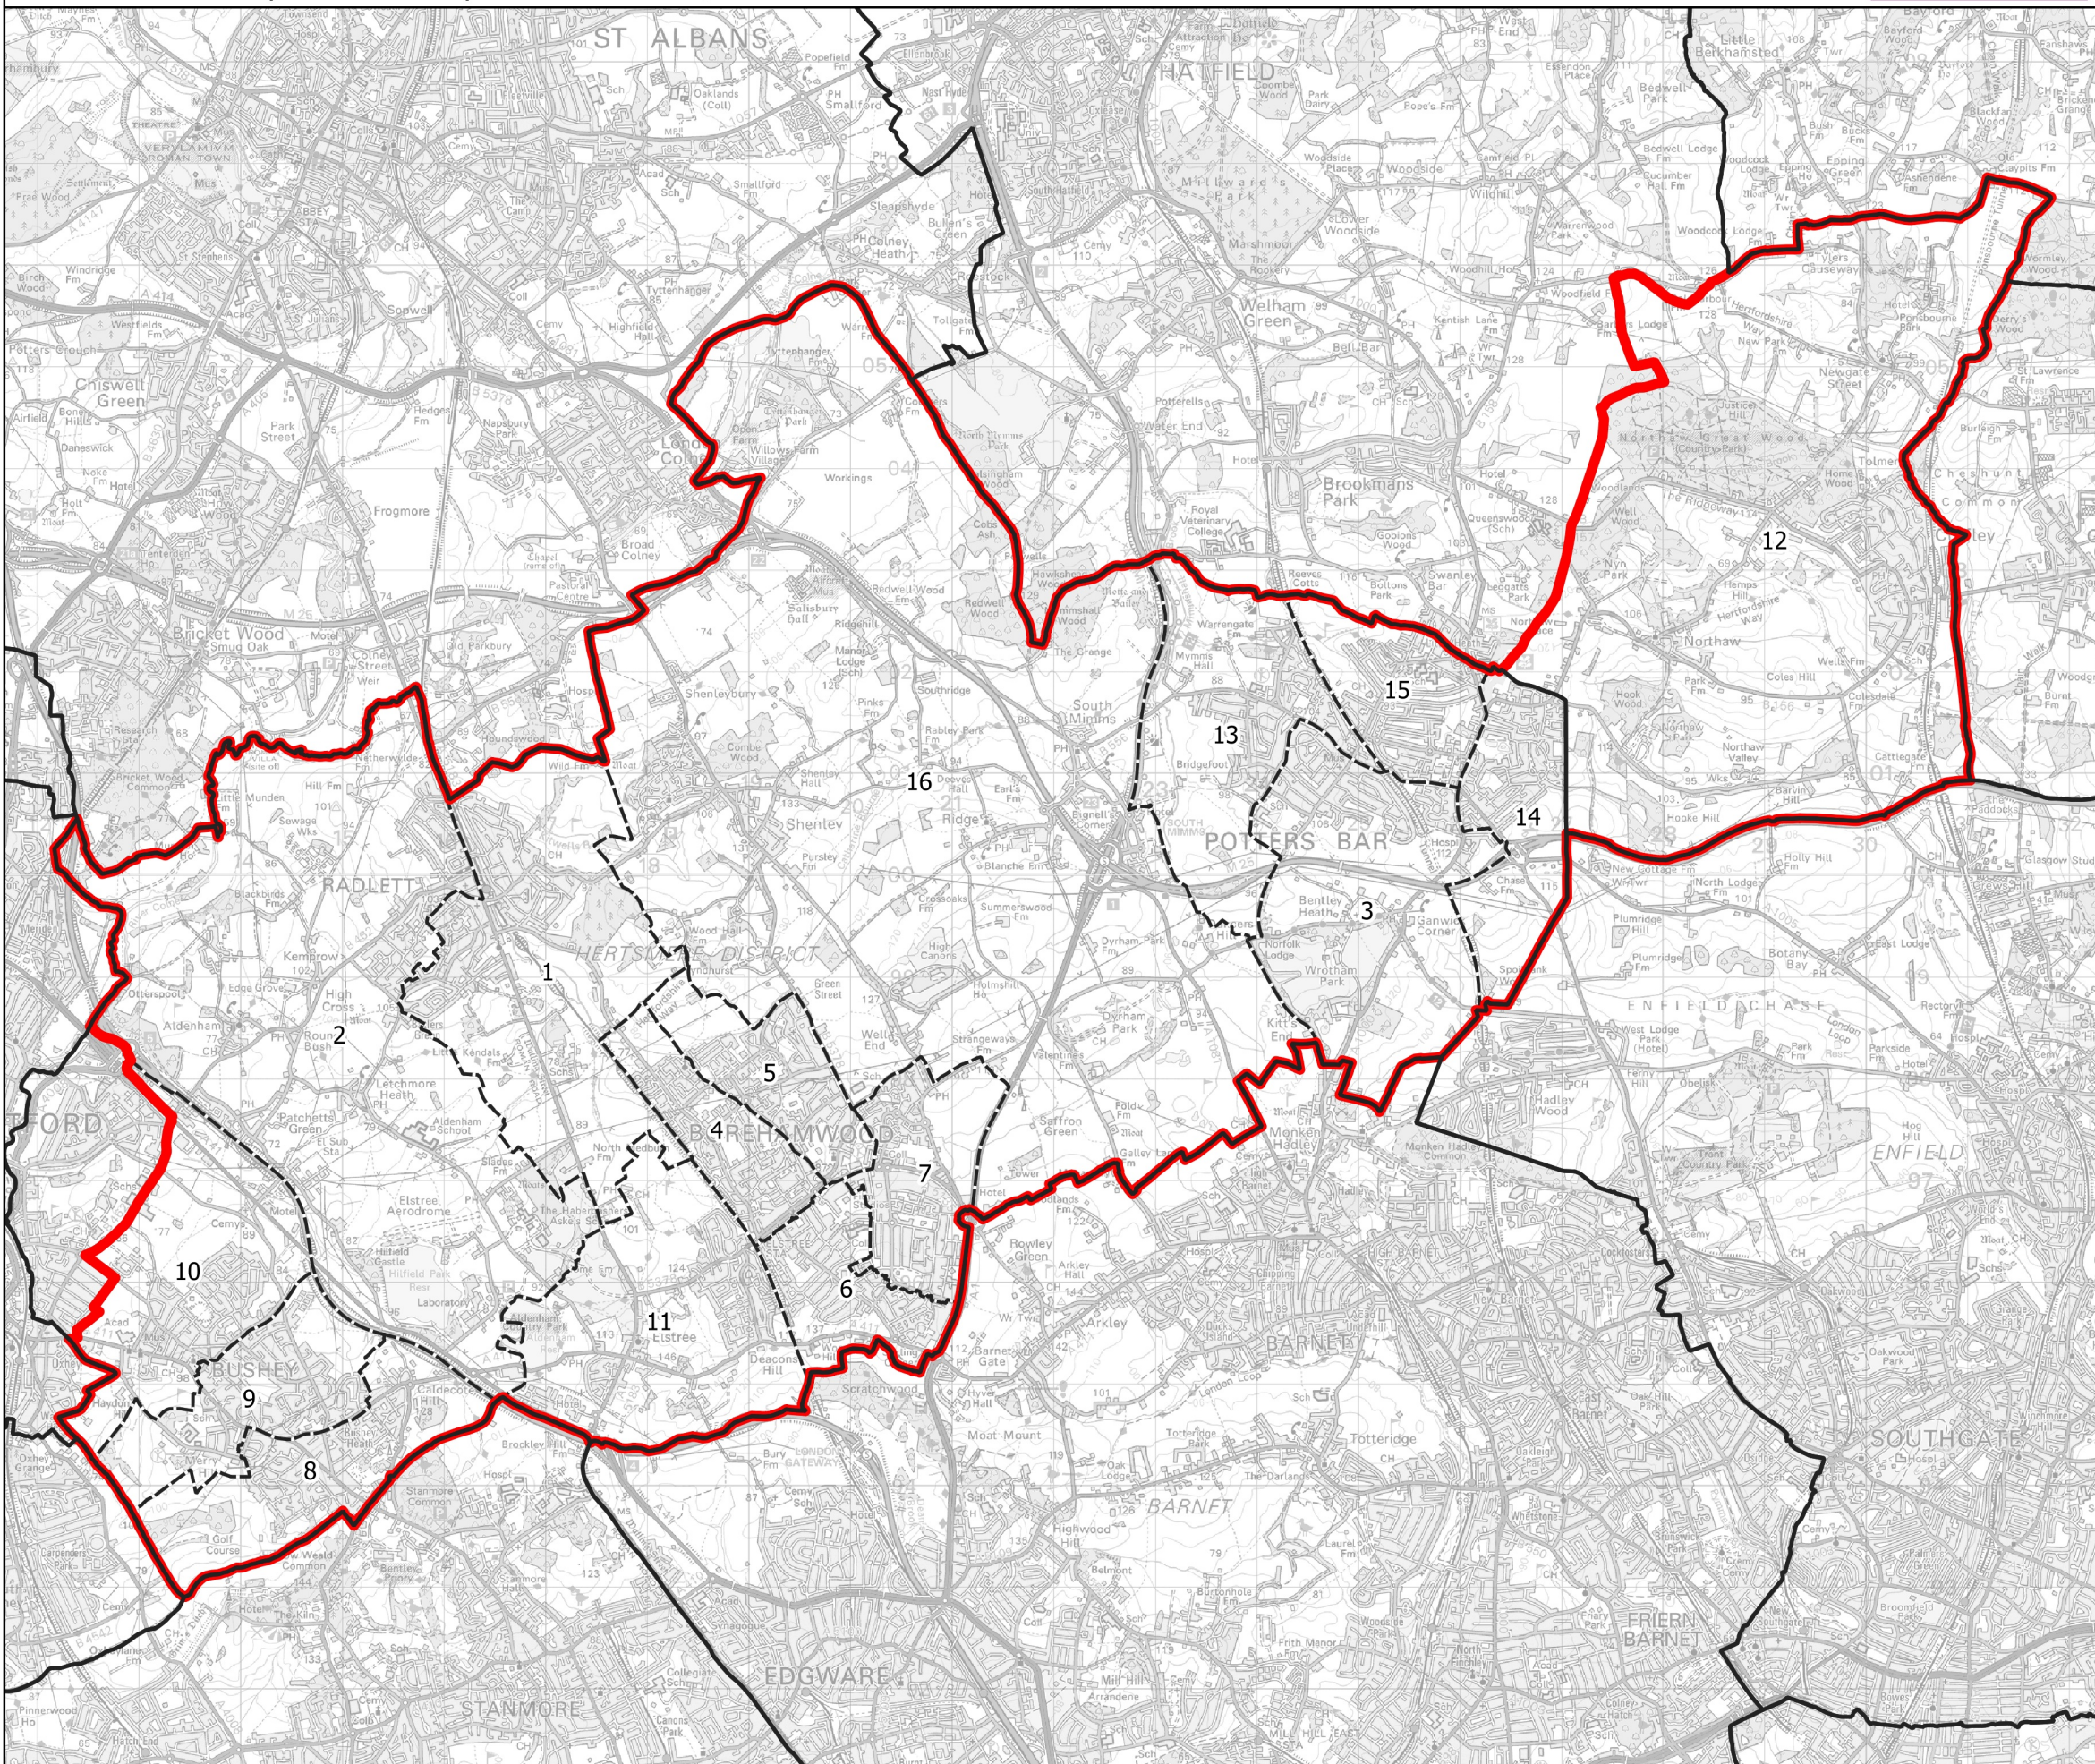

Boundary Commission for England - Initial Proposals for the Eastern Region

Hertsmere County Constituency - Electorate 73,256

- Wards:
- 1 Aldenham East
 - 2 Aldenham West
 - 3 Bentley Heath & The Royds
 - 4 Borehamwood Brookmeadow
 - 5 Borehamwood Cowley Hill
 - 6 Borehamwood Hillside
 - 7 Borehamwood Kenilworth
 - 8 Bushey Heath
 - 9 Bushey Park
 - 10 Bushey St. James
 - 11 Elstree
 - 12 Northaw & Cuffley
 - 13 Potters Bar Furzefield
 - 14 Potters Bar Oakmere
 - 15 Potters Bar Parkfield
 - 16 Shenley

Constituency
 Local Authorities
 Wards

0 0.9 1.8 km

© Crown copyright and database rights 2021 OS 100018289. You are permitted to use this data solely to enable you to respond to, or interact with, the organisation that provided you with the data. You are not permitted to copy, sub-license, distribute or sell any of this data to third parties in any form. Third party rights to enforce the terms of this licence shall be reserved to OS.

Hertsmere County Constituency