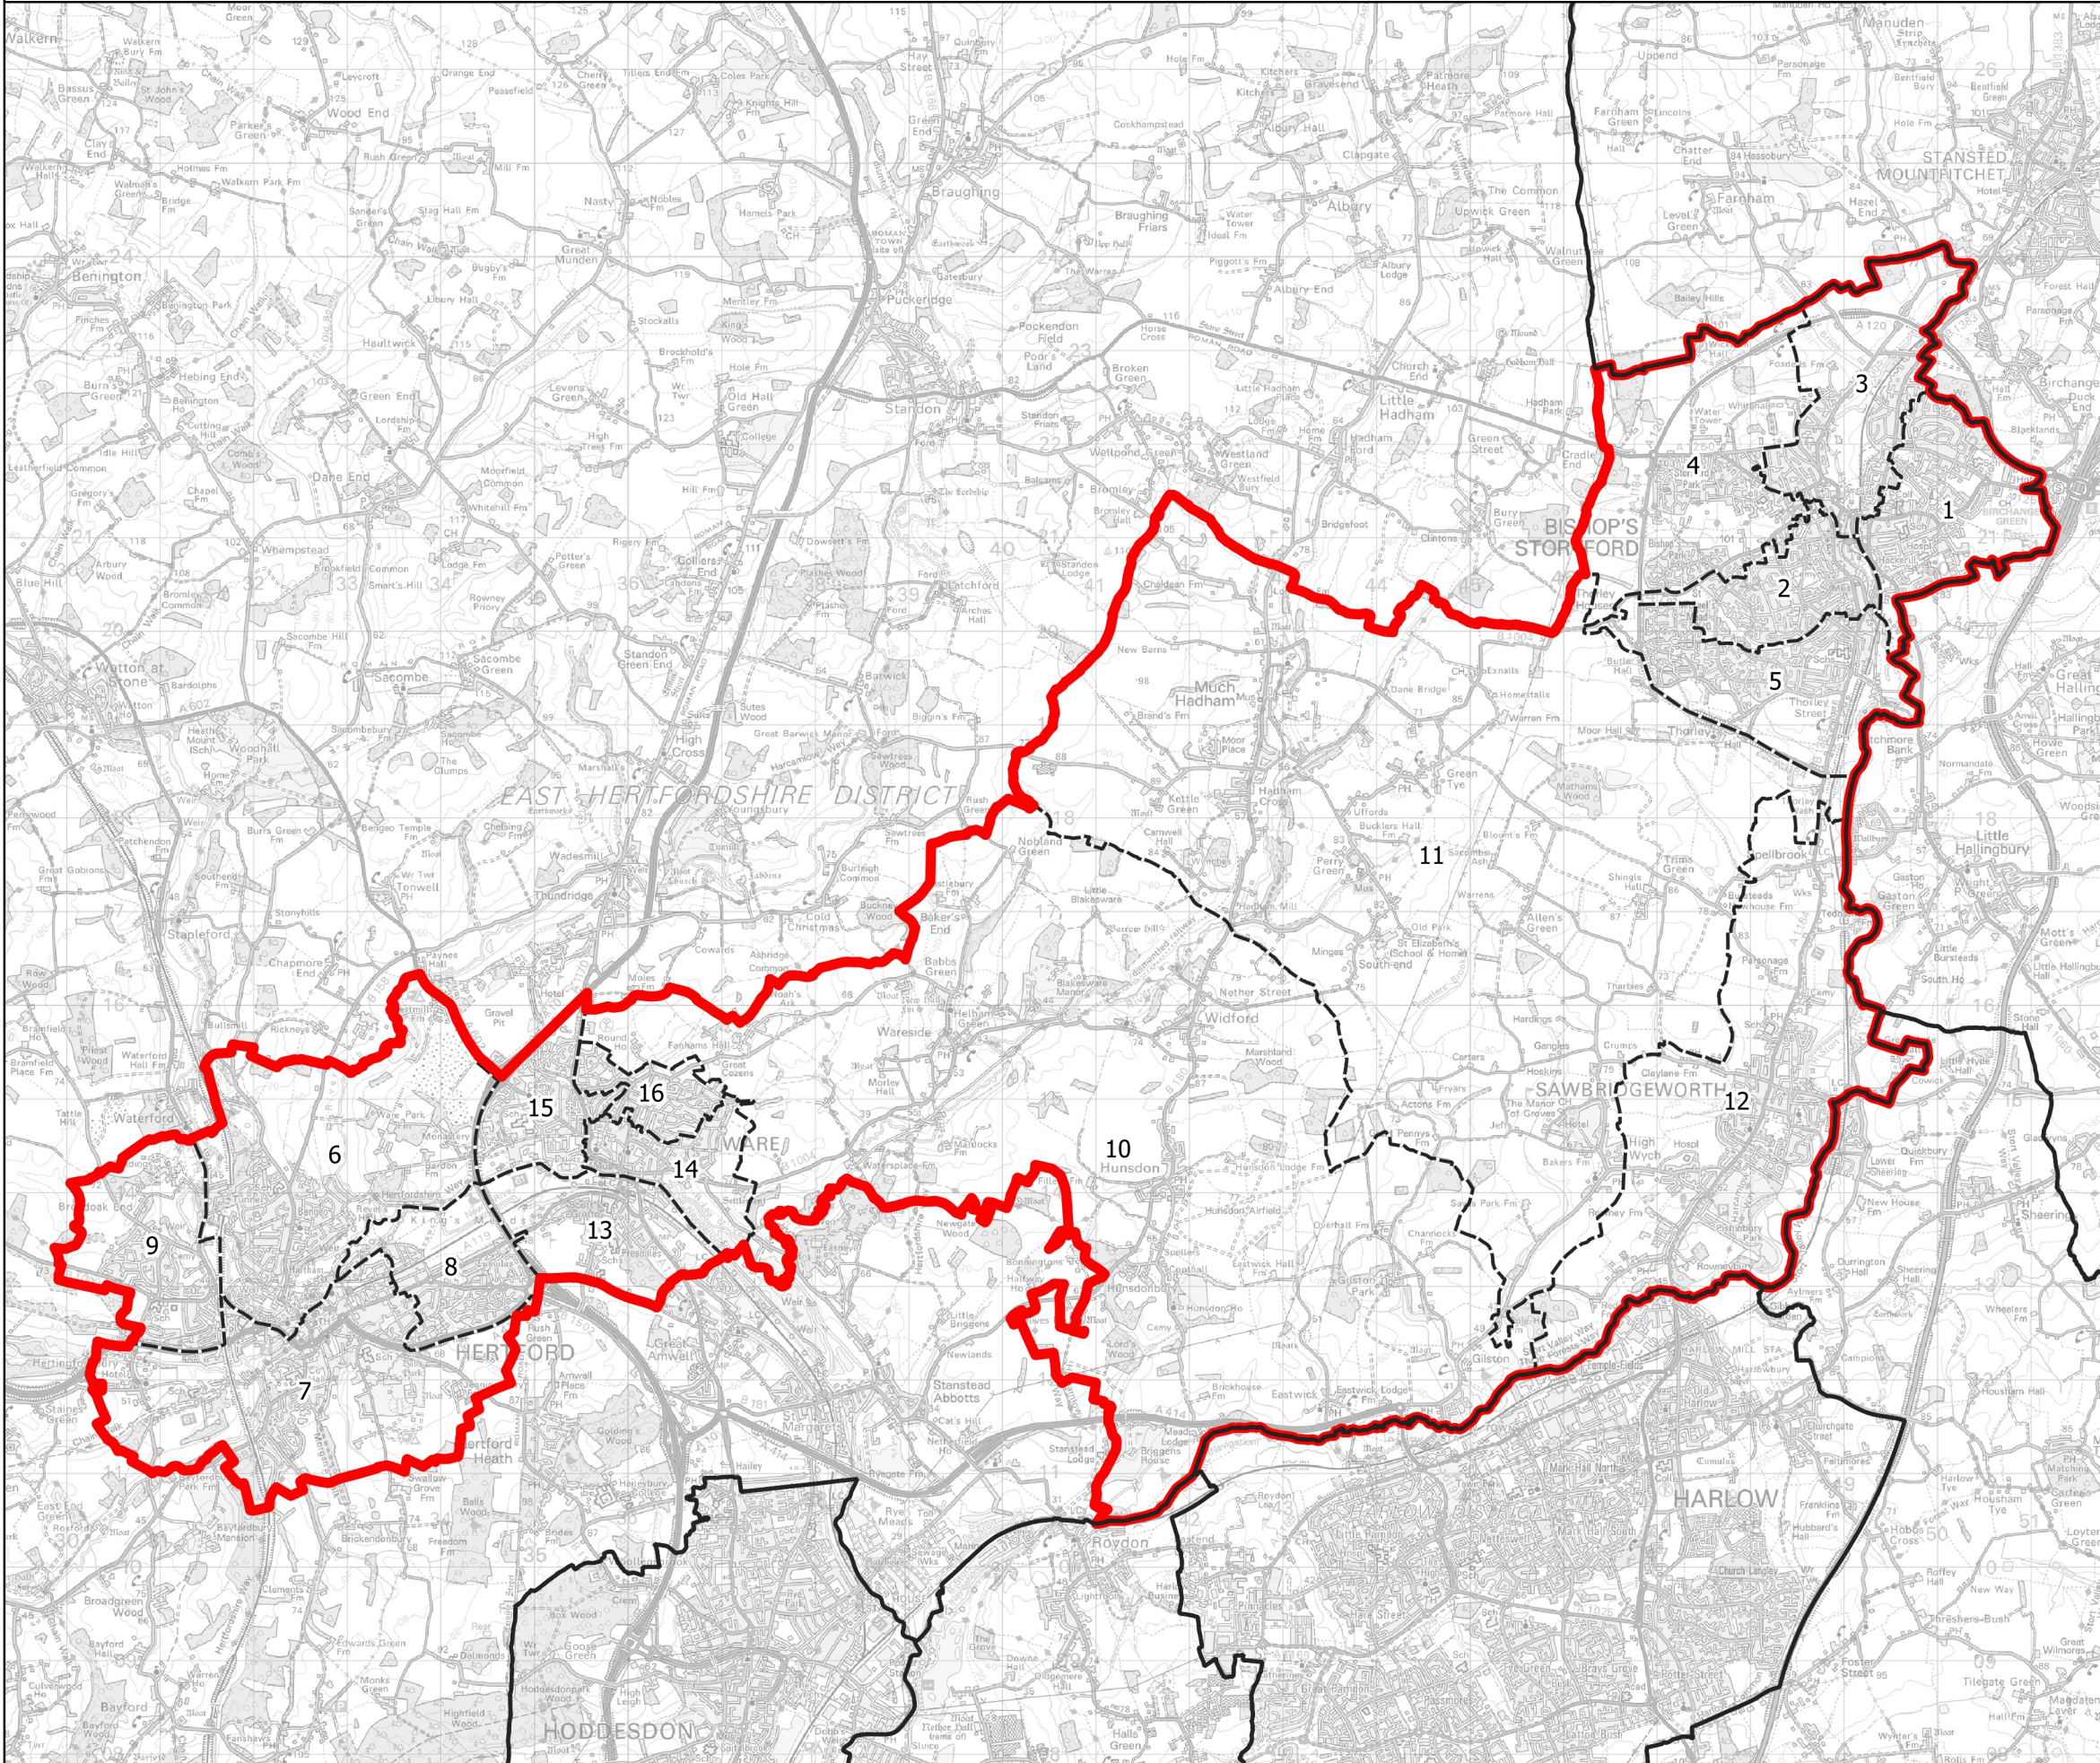

# Boundary Commission for England - Initial Proposals for the Eastern Region

## Hertford and Stortford County Constituency - Electorate 75,396

- Wards:
- 1 Bishop's Stortford All Saints
  - 2 Bishop's Stortford Central
  - 3 Bishop's Stortford Meads
  - 4 Bishop's Stortford Silverleys
  - 5 Bishop's Stortford South
  - 6 Hertford Bengoe
  - 7 Hertford Castle
  - 8 Hertford Kingsmead
  - 9 Hertford Sele
  - 10 Hunsdon
  - 11 Much Hadham
  - 12 Sawbridgeworth
  - 13 Ware Chadwell
  - 14 Ware Christchurch
  - 15 Ware St. Mary's
  - 16 Ware Trinity

Constituency  
 Local Authorities  
 Wards

0 1 2 km

© Crown copyright and database rights 2021 OS 100018289. You are permitted to use this data solely to enable you to respond to, or interact with, the organisation that provided you with the data. You are not permitted to copy, sub-license, distribute or sell any of this data to third parties in any form. Third party rights to enforce the terms of this licence shall be reserved to OS.

Hertford and Stortford County Constituency