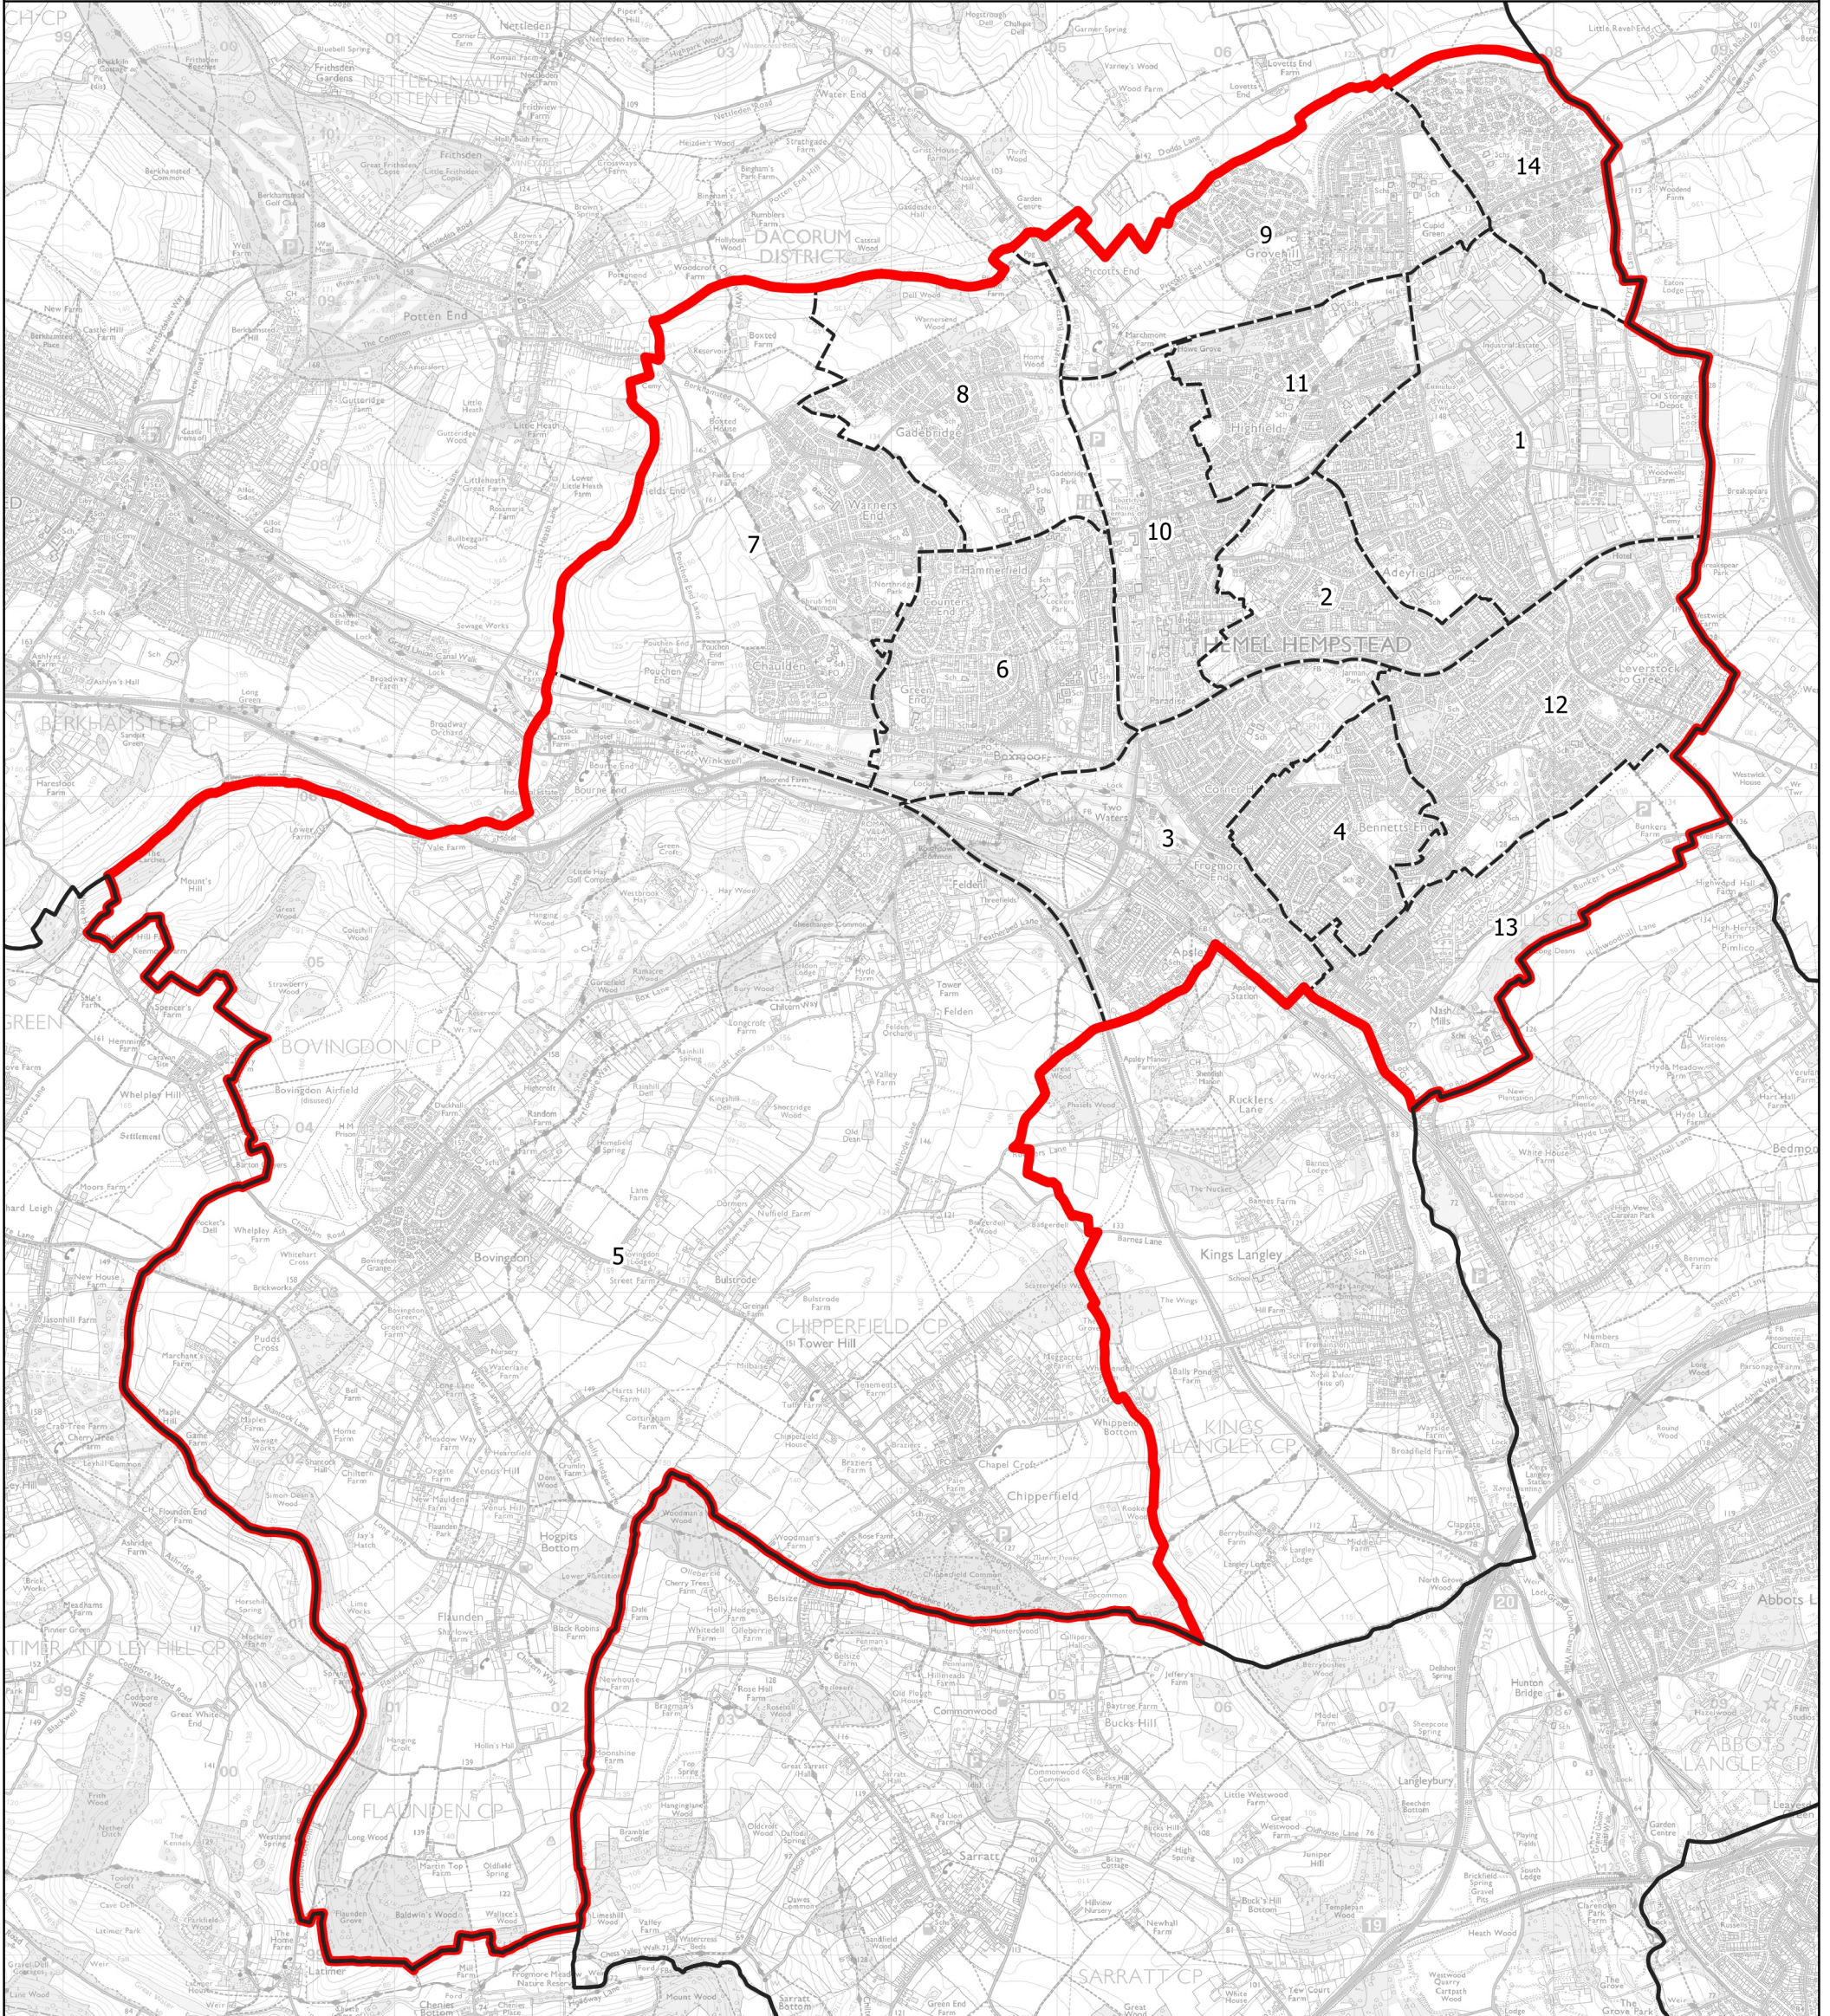

Boundary Commission for England - Initial Proposals for the Eastern Region

Hemel Hempstead County Constituency - Electorate 70,496

Wards:

- | | | |
|----------------------------------------|----------------------------|------------------|
| 1 Adeyfield East | 7 Chaulden and Warners End | 14 Woodhall Farm |
| 2 Adeyfield West | 8 Gadebridge | |
| 3 Apsley and Corner Hall | 9 Grovehill | |
| 4 Bennetts End | 10 Hemel Hempstead Town | |
| 5 Bovingdon, Flaunden and Chipperfield | 11 Highfield | |
| 6 Boxmoor | 12 Leverstock Green | |
| | 13 Nash Mills | |

-  Constituency
-  Local Authorities
-  Wards

© Crown copyright and database rights 2021 OS 100018289. You are permitted to use this data solely to enable you to respond to, or interact with, the organisation that provided you with the data. You are not permitted to copy, sub-licence, distribute or sell any of this data to third parties in any form. Third party rights to enforce the terms of this licence shall be reserved to OS.

Hemel Hempstead County Constituency