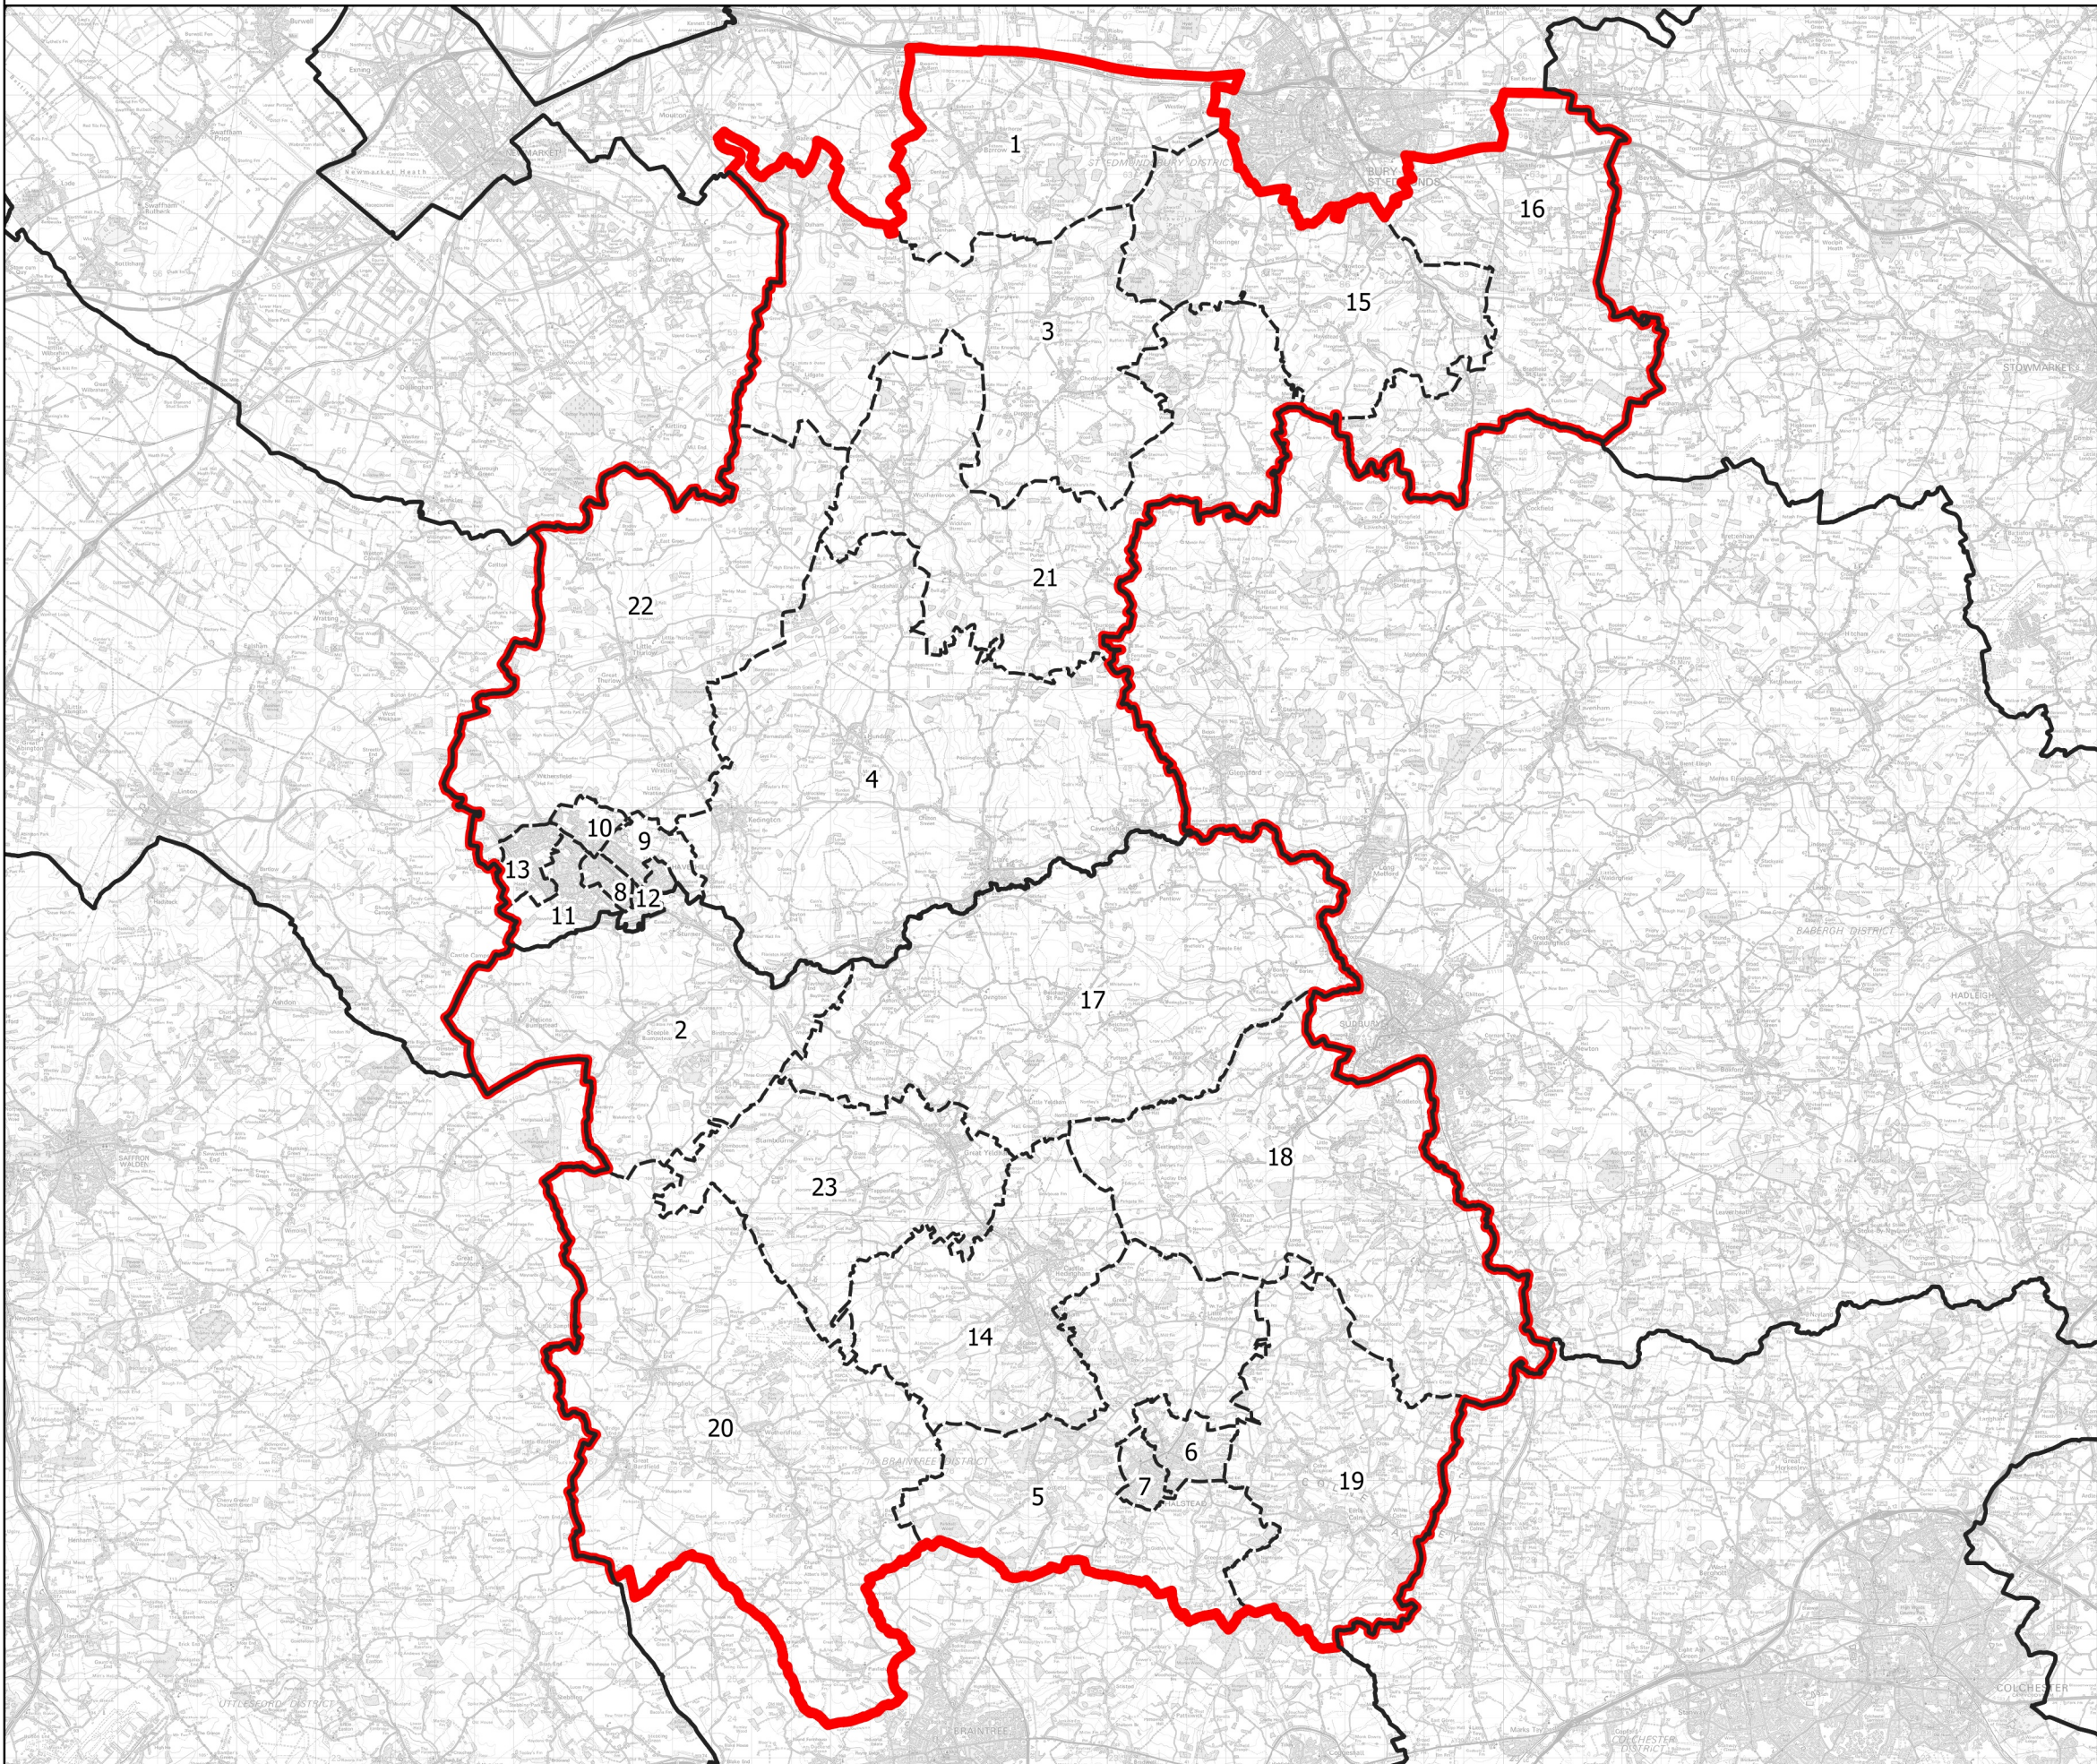

Boundary Commission for England - Initial Proposals for the Eastern Region

Haverhill and Halstead County Constituency - Electorate 70,787

Wards:

- 1 Barrow
- 2 Bumpstead
- 3 Chedburgh & Chevington
- 4 Clare, Hundon & Kedington
- 5 Gosfield & Greenstead Green
- 6 Halstead St. Andrew's
- 7 Halstead Trinity
- 8 Haverhill Central
- 9 Haverhill East
- 10 Haverhill North
- 11 Haverhill South
- 12 Haverhill South East
- 13 Haverhill West
- 14 Hedingham
- 15 Horringer
- 16 Rougham
- 17 Stour Valley North
- 18 Stour Valley South
- 19 The Colnes
- 20 Three Fields
- 21 Wepstead & Wickhambrook
- 22 Withersfield
- 23 Yeldham

	Constituency
	Local Authorities
	Wards

--	--

© Crown copyright and database rights 2021 OS 100018289. You are permitted to use this data solely to enable you to respond to, or interact with, the organisation that provided you with the data. You are not permitted to copy, sub-license, distribute or sell any of this data to third parties in any form. Third party rights to enforce the terms of this licence shall be reserved to OS.

Haverhill and Halstead County Constituency