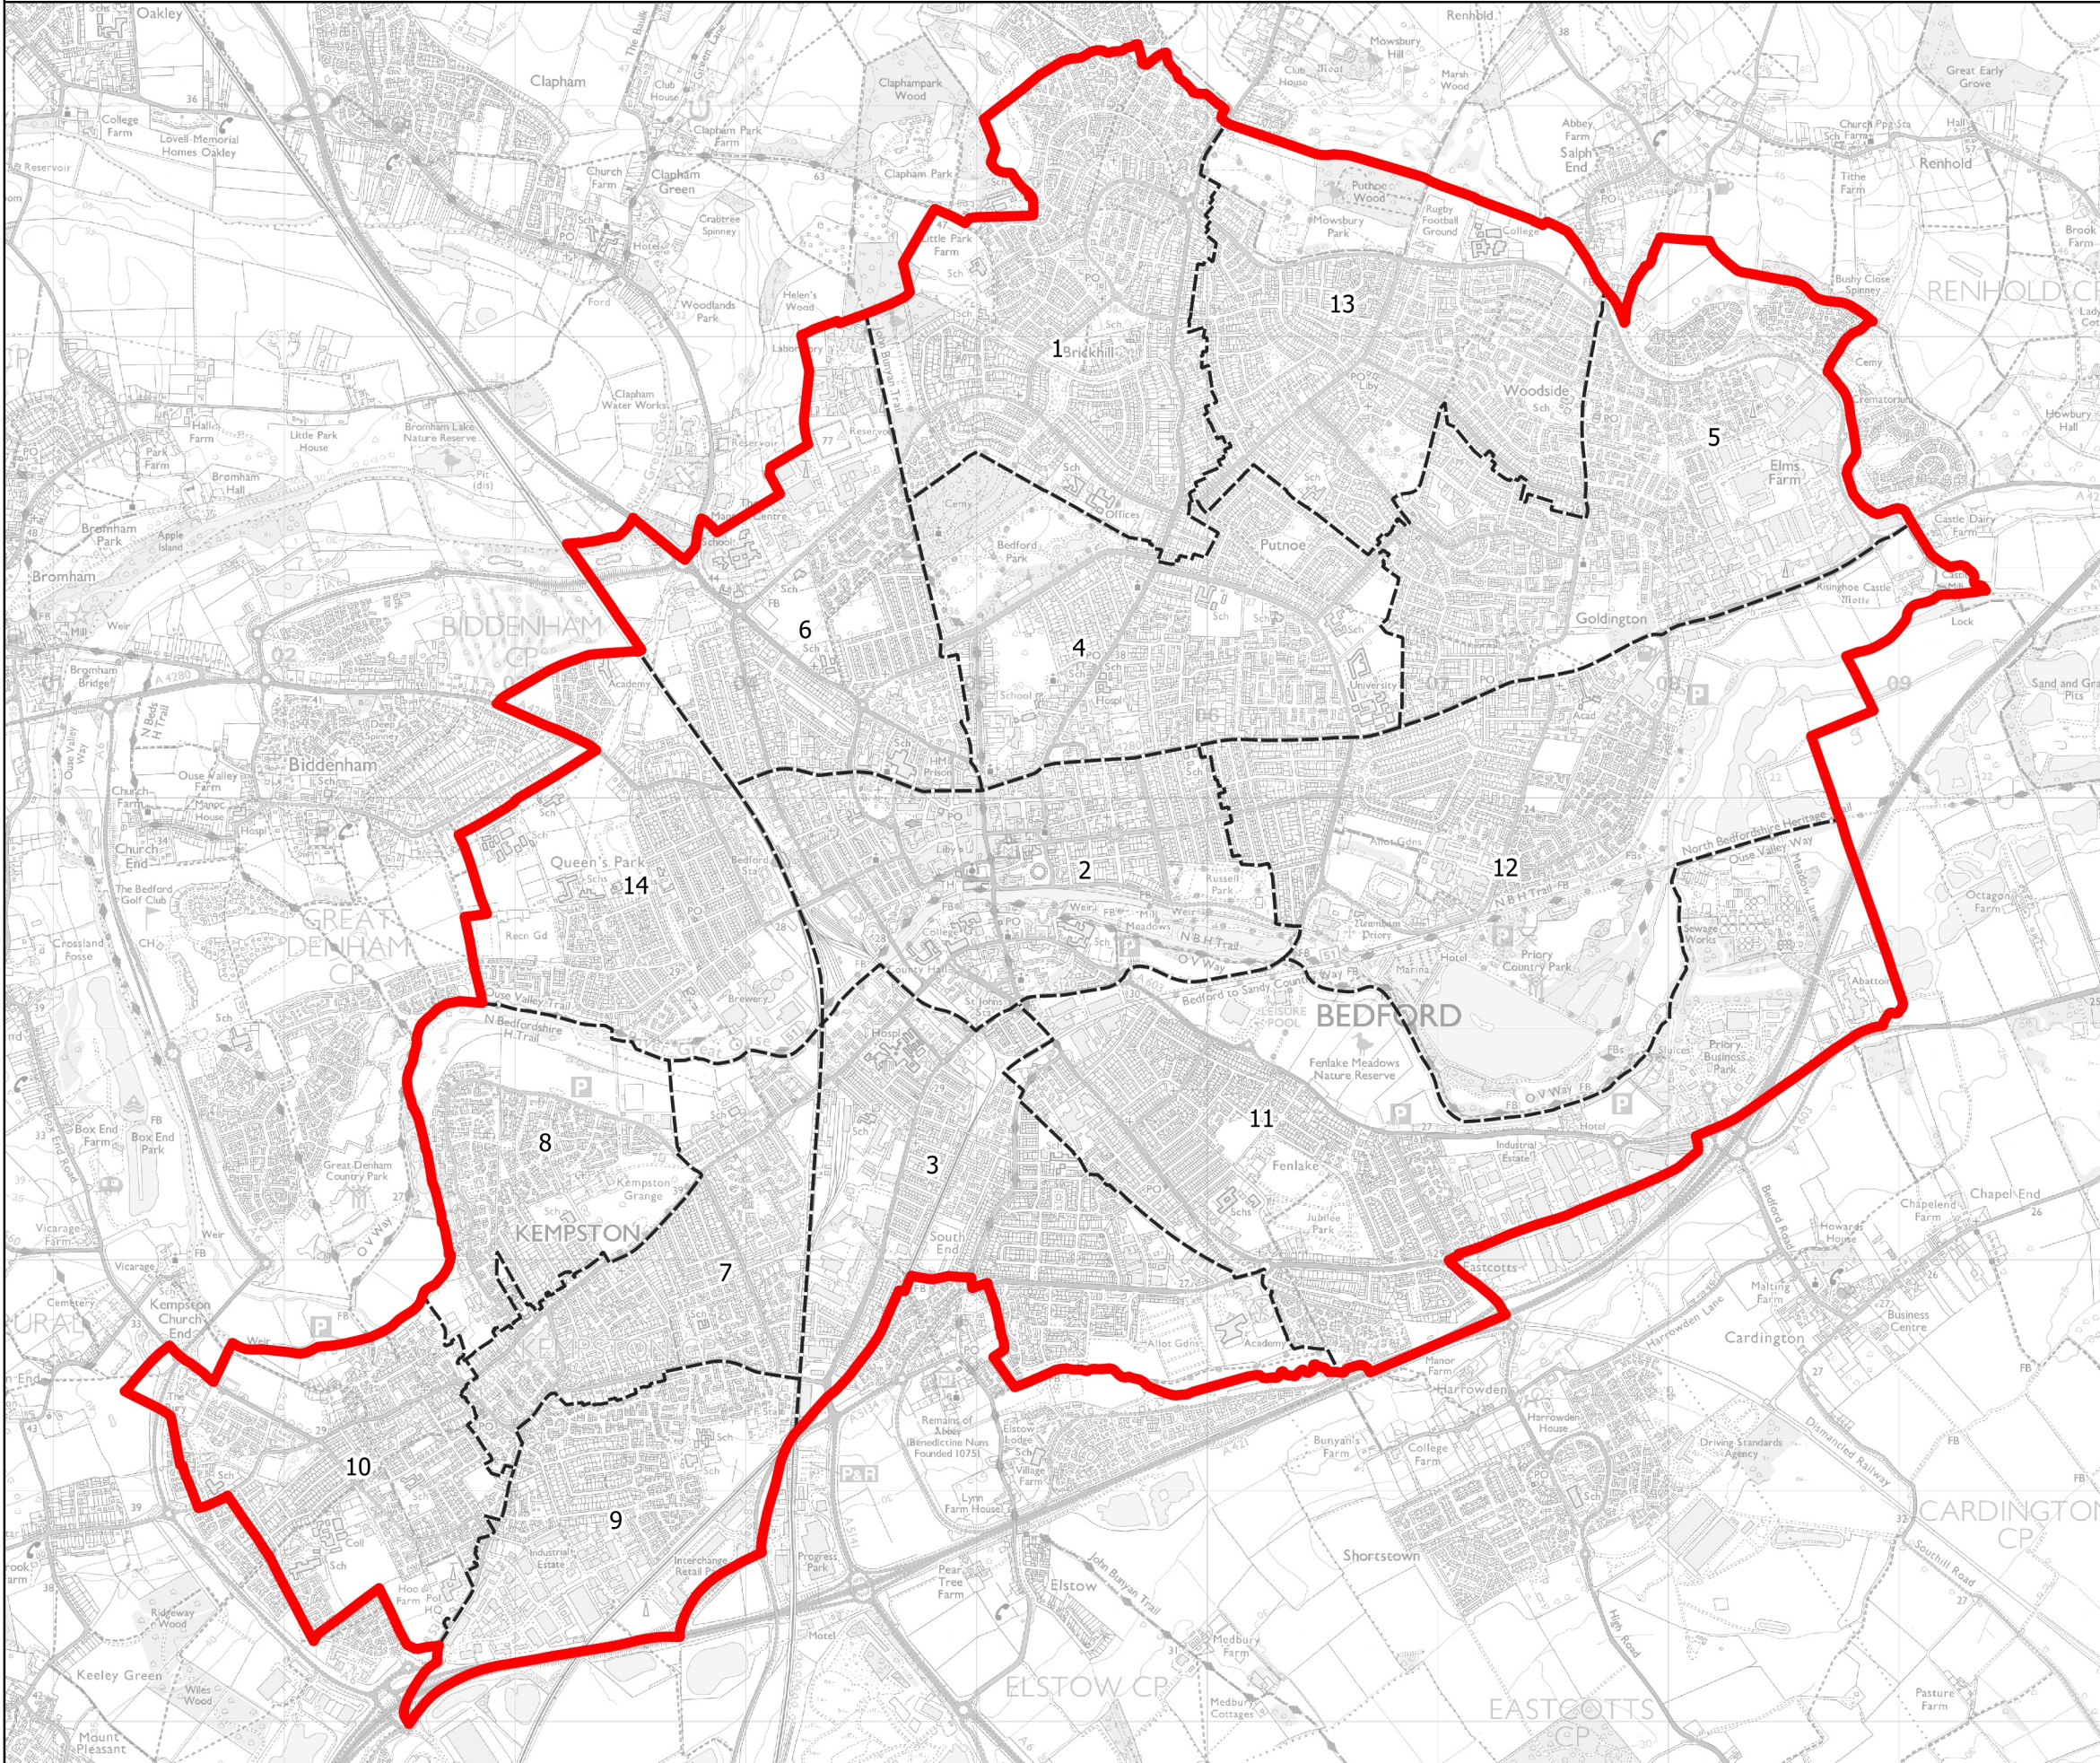

Boundary Commission for England - Initial Proposals for the Eastern Region

Bedford Borough Constituency - Electorate 70,068

- Wards:
- 1 Brickhill
 - 2 Castle
 - 3 Cauldwell
 - 4 De Parys
 - 5 Goldington
 - 6 Harpur
 - 7 Kempston Central and East
 - 8 Kempston North
 - 9 Kempston South
 - 10 Kempston West
 - 11 Kingsbrook
 - 12 Newnham
 - 13 Putnoe
 - 14 Queens Park