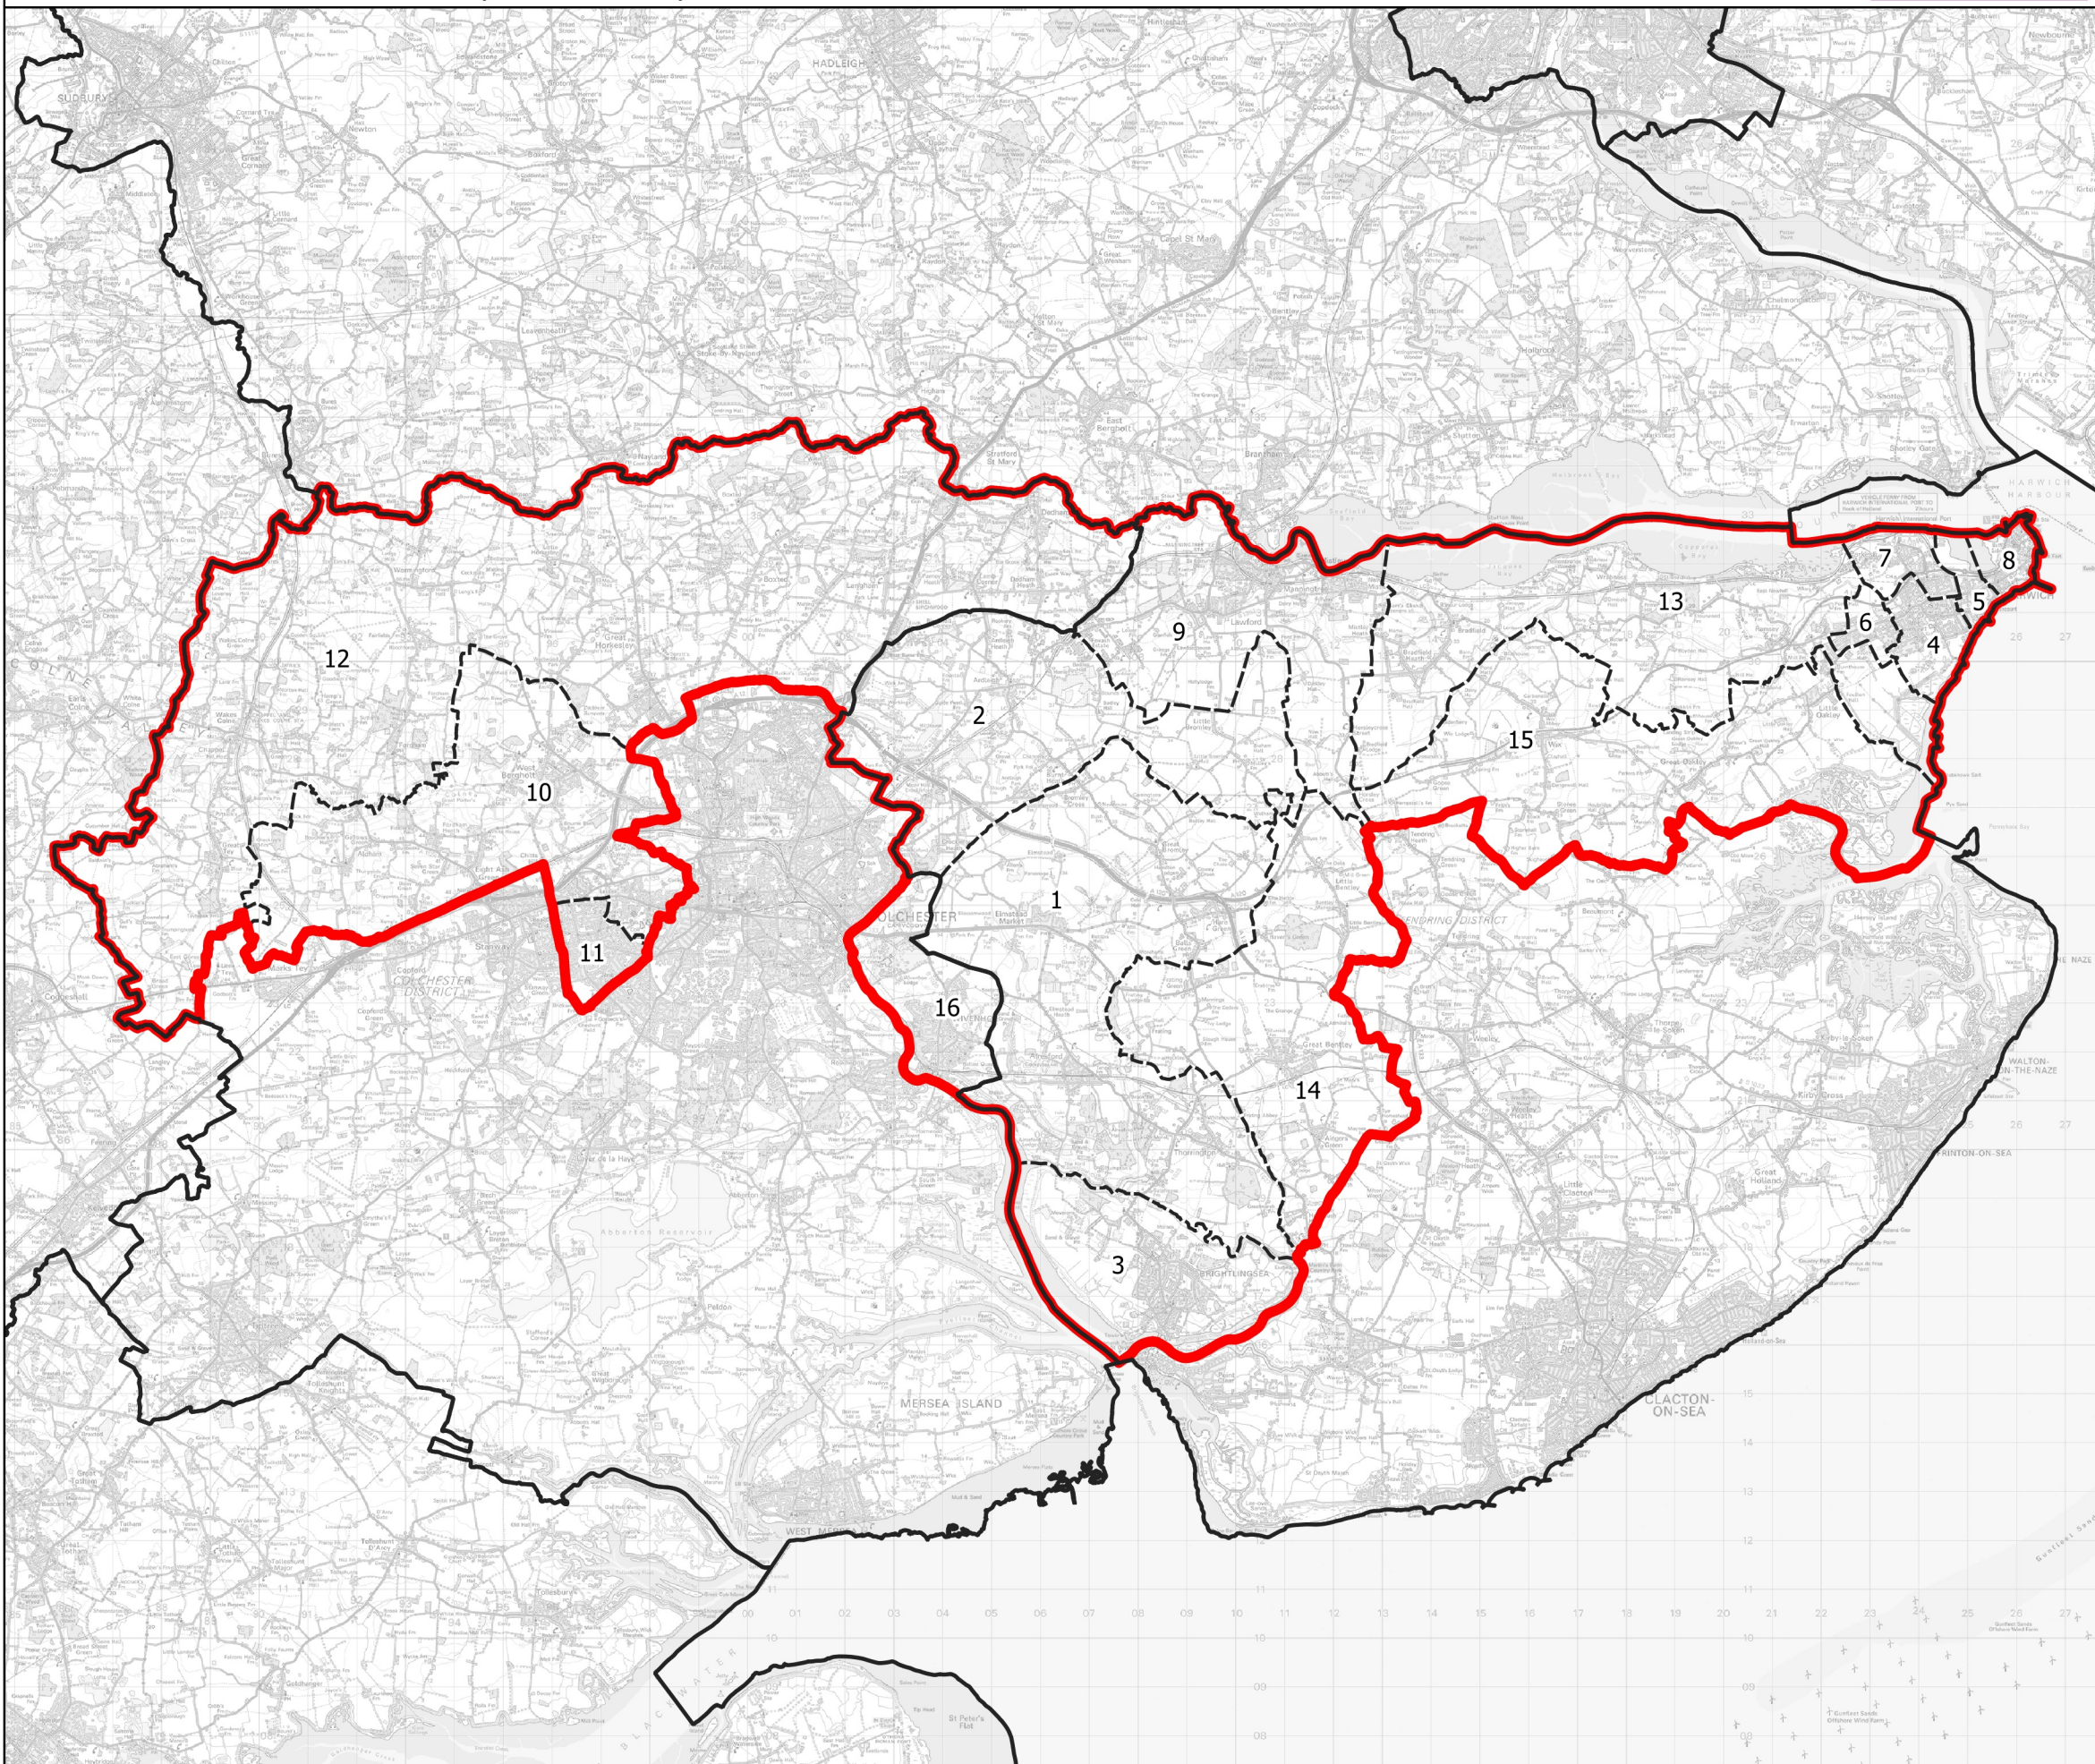

# Boundary Commission for England - Initial Proposals for the Eastern Region

## Harwich and North Essex County Constituency - Electorate 74,056

### Wards:

- 1 Alresford & Elmstead
- 2 Ardleigh & Little Bromley
- 3 Brightlingsea
- 4 Dovercourt All Saints
- 5 Dovercourt Bay
- 6 Dovercourt Tollgate
- 7 Dovercourt Vines & Parkeston
- 8 Harwich & Kingsway
- 9 Lawford, Manningtree & Mistley
- 10 Lexden & Braiswick
- 11 Prettygate
- 12 Rural North
- 13 Stour Valley
- 14 The Bentleys & Frating
- 15 The Oakleys & Wix
- 16 Wivenhoe

Harwich and North Essex County Constituency