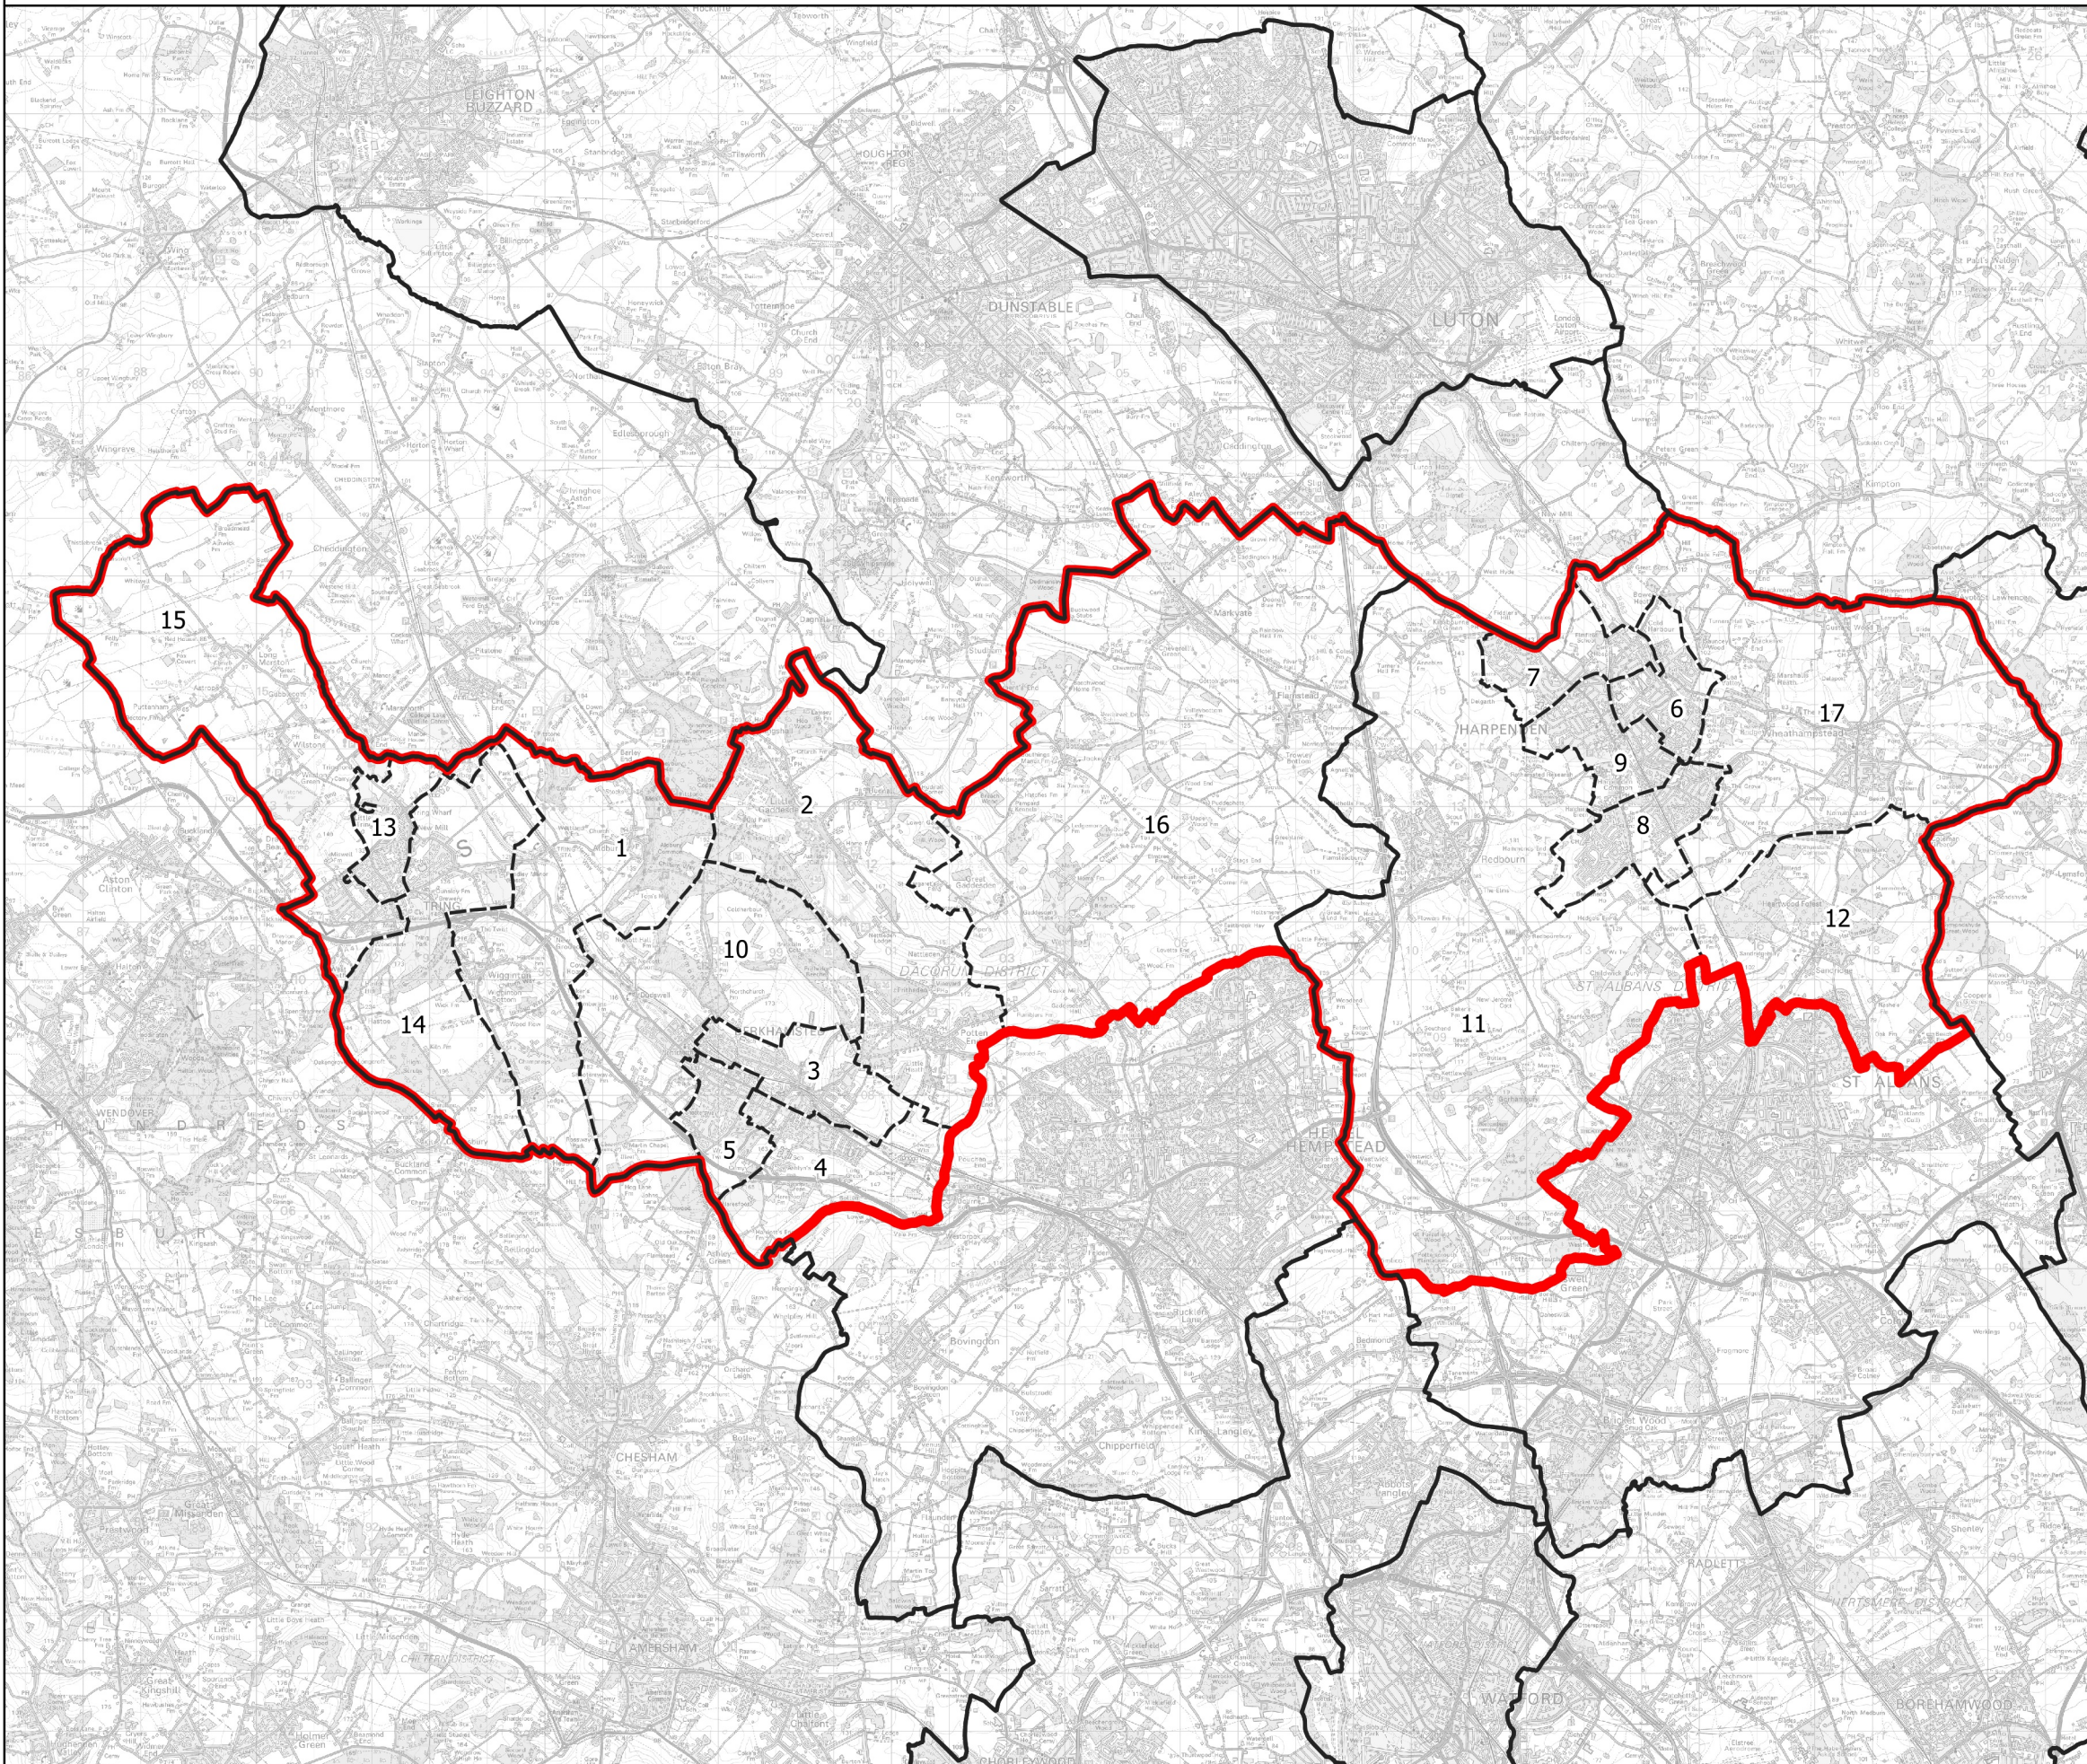

Boundary Commission for England - Initial Proposals for the Eastern Region

Harpenden and Berkhamsted County Constituency - Electorate 71,635

Wards:

- 1 Aldbury and Wigginton
- 2 Ashridge
- 3 Berkhamsted Castle
- 4 Berkhamsted East
- 5 Berkhamsted West
- 6 Harpenden East
- 7 Harpenden North
- 8 Harpenden South
- 9 Harpenden West
- 10 Northchurch
- 11 Redbourn
- 12 Sandridge
- 13 Tring Central
- 14 Tring East
- 15 Tring West and Rural
- 16 Watling
- 17 Wheathampstead

-  Constituency
-  Local Authorities
-  Wards

© Crown copyright and database rights 2021 OS 100018289. You are permitted to use this data solely to enable you to respond to, or interact with, the organisation that provided you with the data. You are not permitted to copy, sub-license, distribute or sell any of this data to third parties in any form. Third party rights to enforce the terms of this licence shall be reserved to OS.

Harpenden and Berkhamsted County Constituency