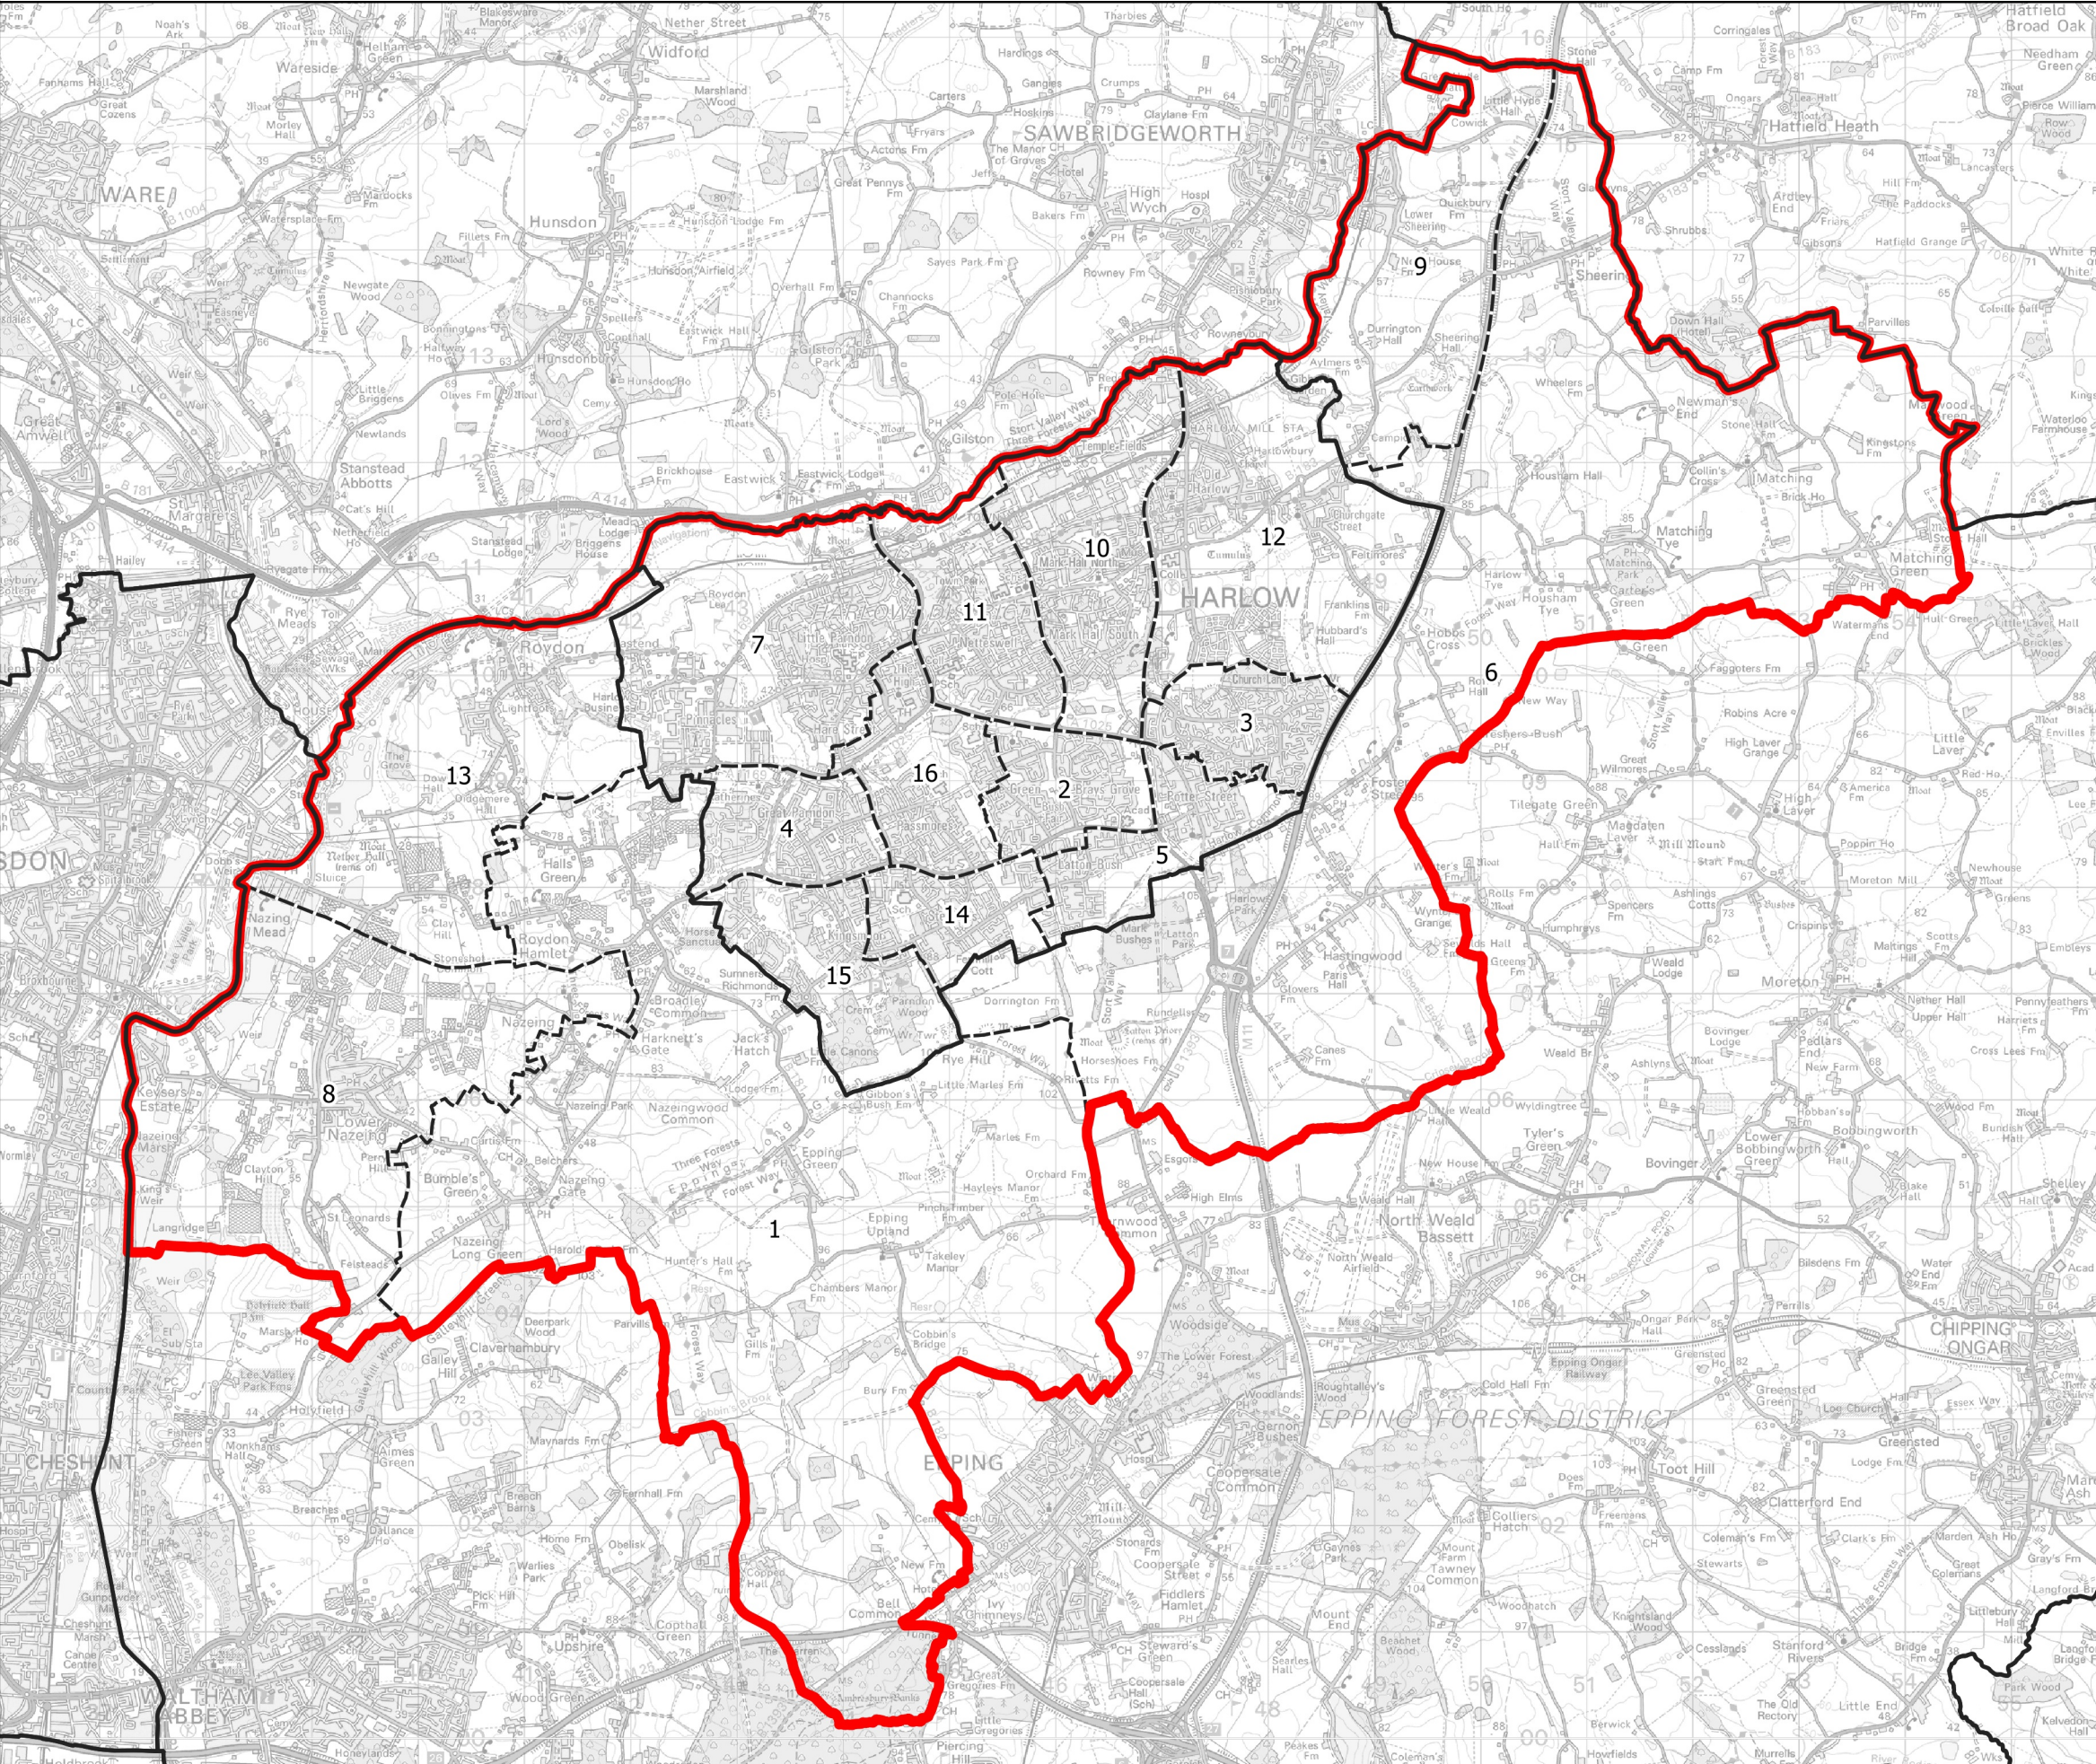

# Boundary Commission for England - Initial Proposals for the Eastern Region

## Harlow County Constituency - Electorate 70,190

- Wards:
- 1 Broadley Common, Epping Upland and Nazeing
  - 2 Bush Fair
  - 3 Church Langley
  - 4 Great Parndon
  - 5 Harlow Common
  - 6 Hastingwood, Matching and Sheering Village
  - 7 Little Parndon and Hare Street
  - 8 Lower Nazeing
  - 9 Lower Sheering
  - 10 Mark Hall
  - 11 Netteswell
  - 12 Old Harlow
  - 13 Roydon
  - 14 Staple Tye
  - 15 Sumners and Kingsmoor
  - 16 Toddbrook

Constituency  
 Local Authorities  
 Wards

0 0.9 1.8 km

© Crown copyright and database rights 2021 OS 100018289. You are permitted to use this data solely to enable you to respond to, or interact with, the organisation that provided you with the data. You are not permitted to copy, sub-license, distribute or sell any of this data to third parties in any form. Third party rights to enforce the terms of this licence shall be reserved to OS.

Harlow County Constituency