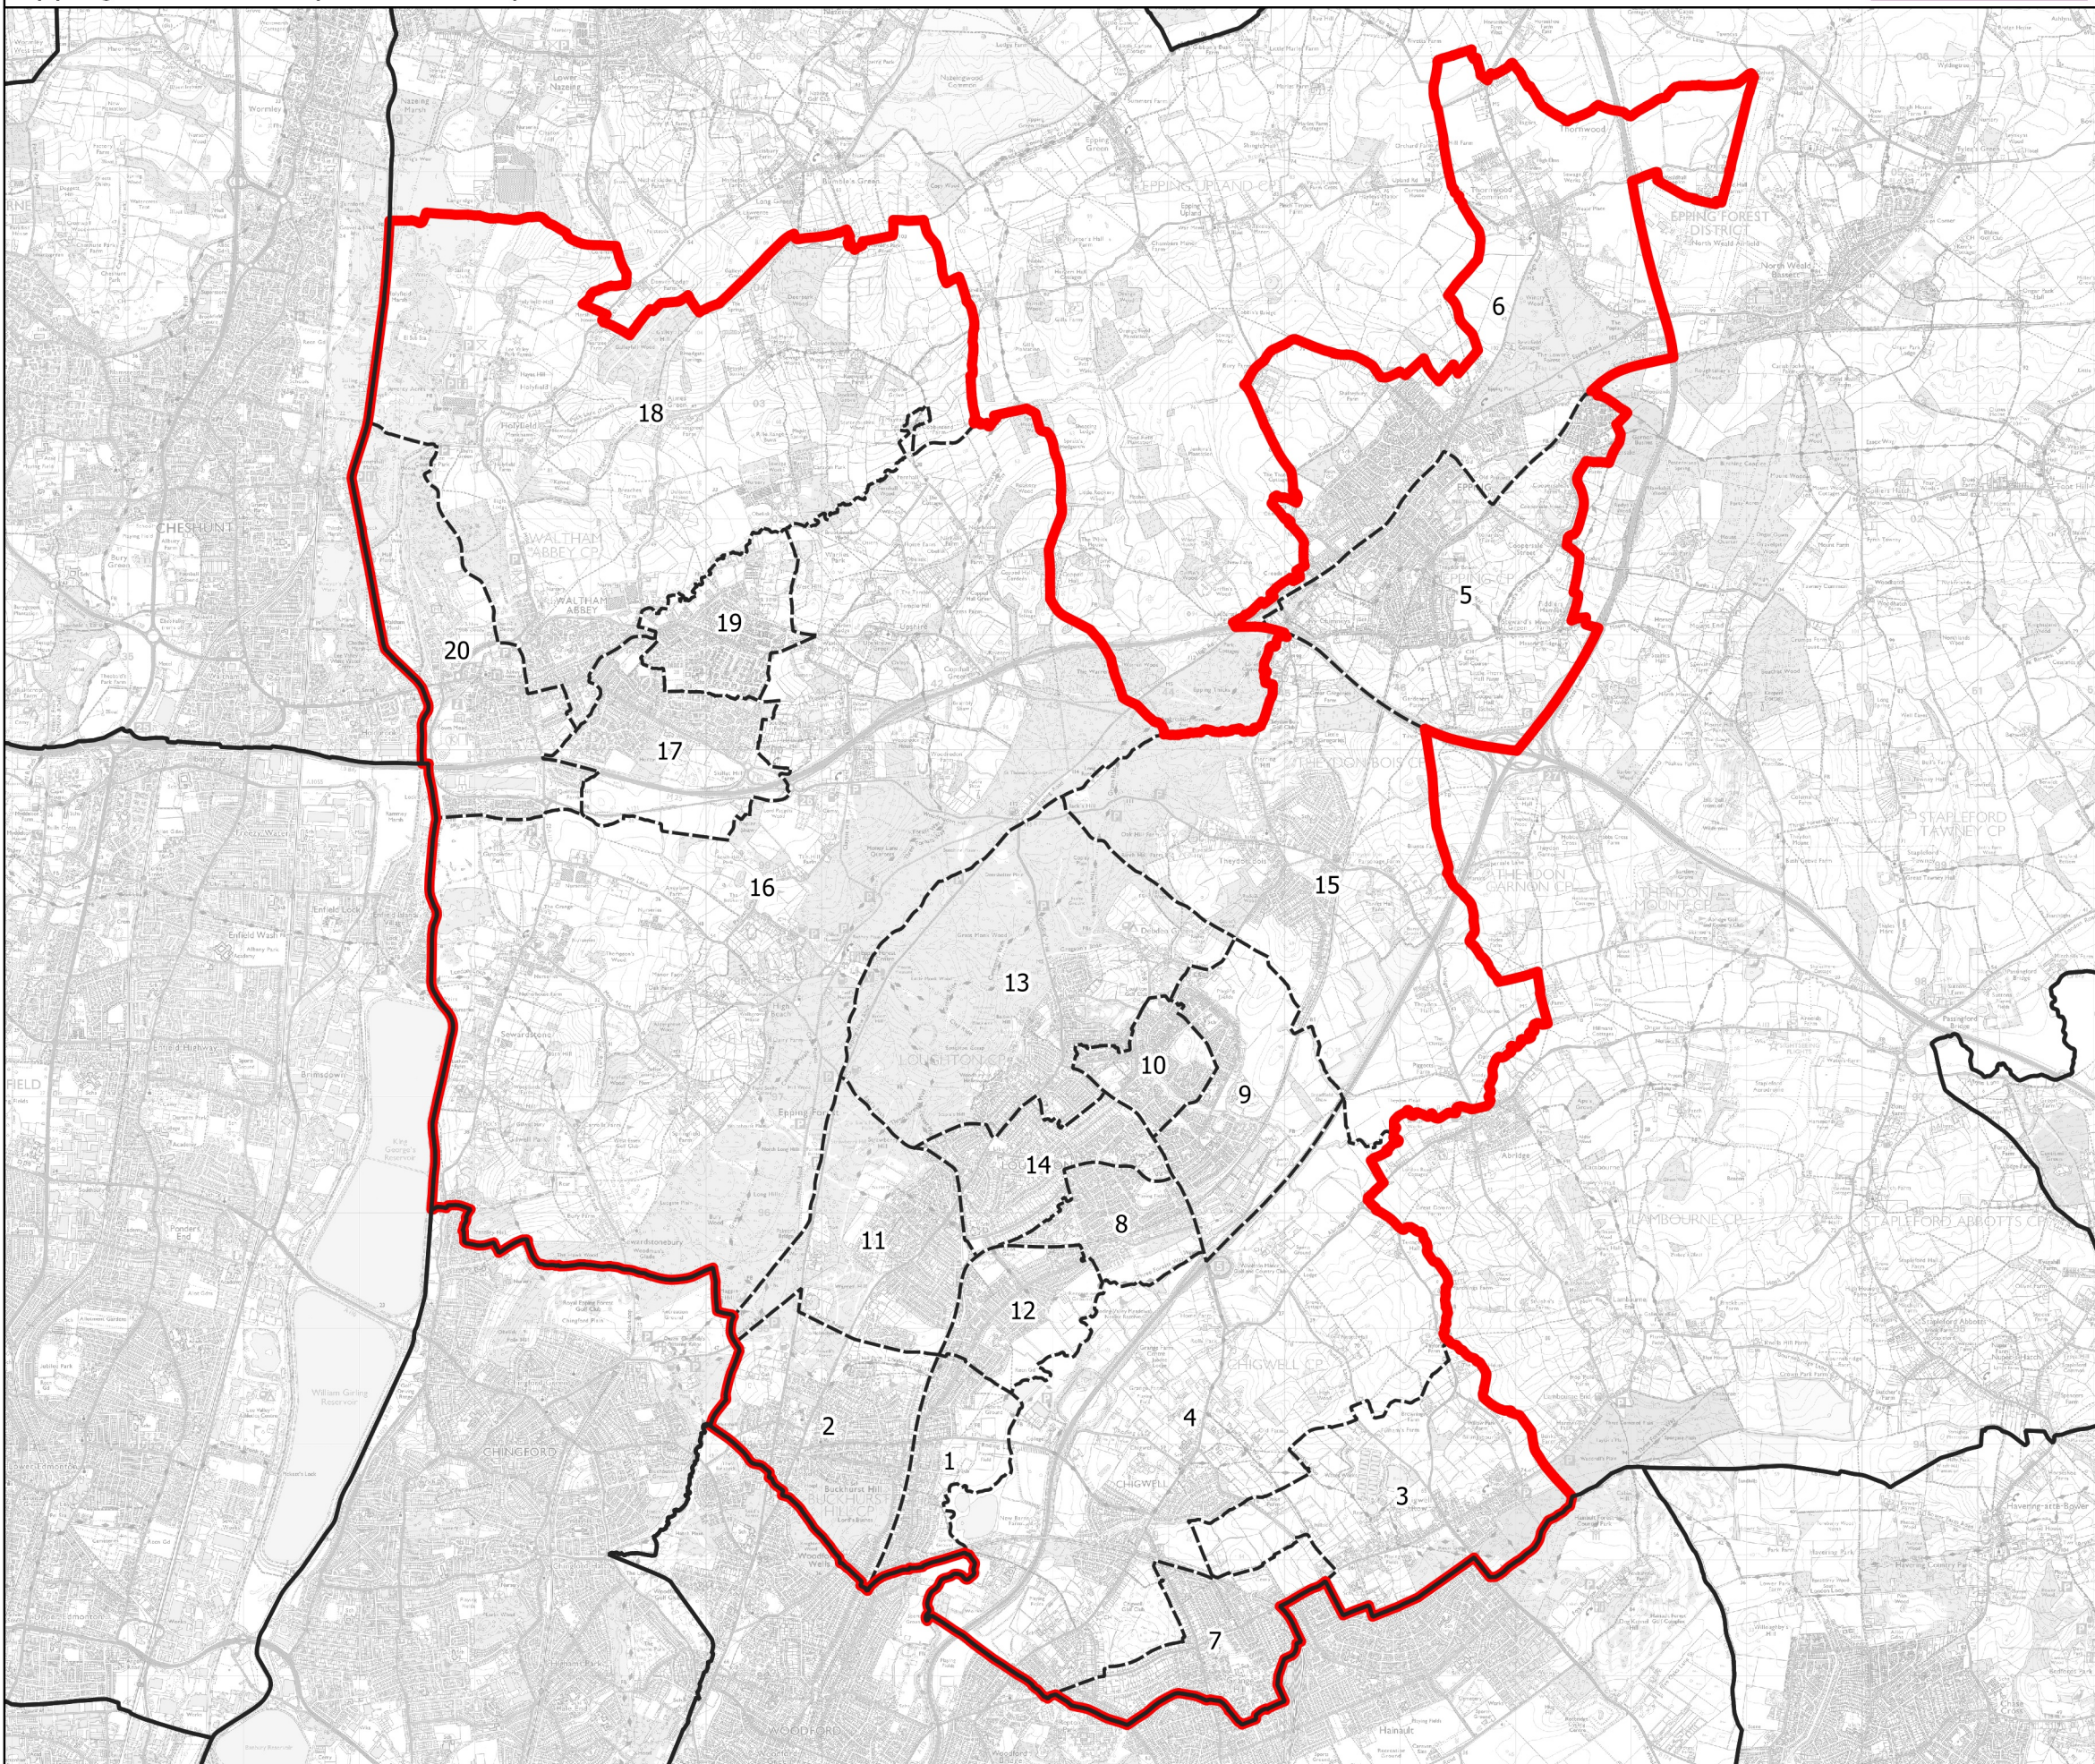

# Boundary Commission for England - Initial Proposals for the Eastern Region

## Epping Forest County Constituency - Electorate 72,785

### Wards:

- 1 Buckhurst Hill East
- 2 Buckhurst Hill West
- 3 Chigwell Row
- 4 Chigwell Village
- 5 Epping Hemnall
- 6 Epping Lindsey and Thornwood Common
- 7 Grange Hill
- 8 Loughton Alderton
- 9 Loughton Broadway
- 10 Loughton Fairmead
- 11 Loughton Forest
- 12 Loughton Roding
- 13 Loughton St. John's
- 14 Loughton St. Mary's
- 15 Theydon Bois
- 16 Waltham Abbey High Beach
- 17 Waltham Abbey Honey Lane
- 18 Waltham Abbey North East
- 19 Waltham Abbey Paternoster
- 20 Waltham Abbey South West