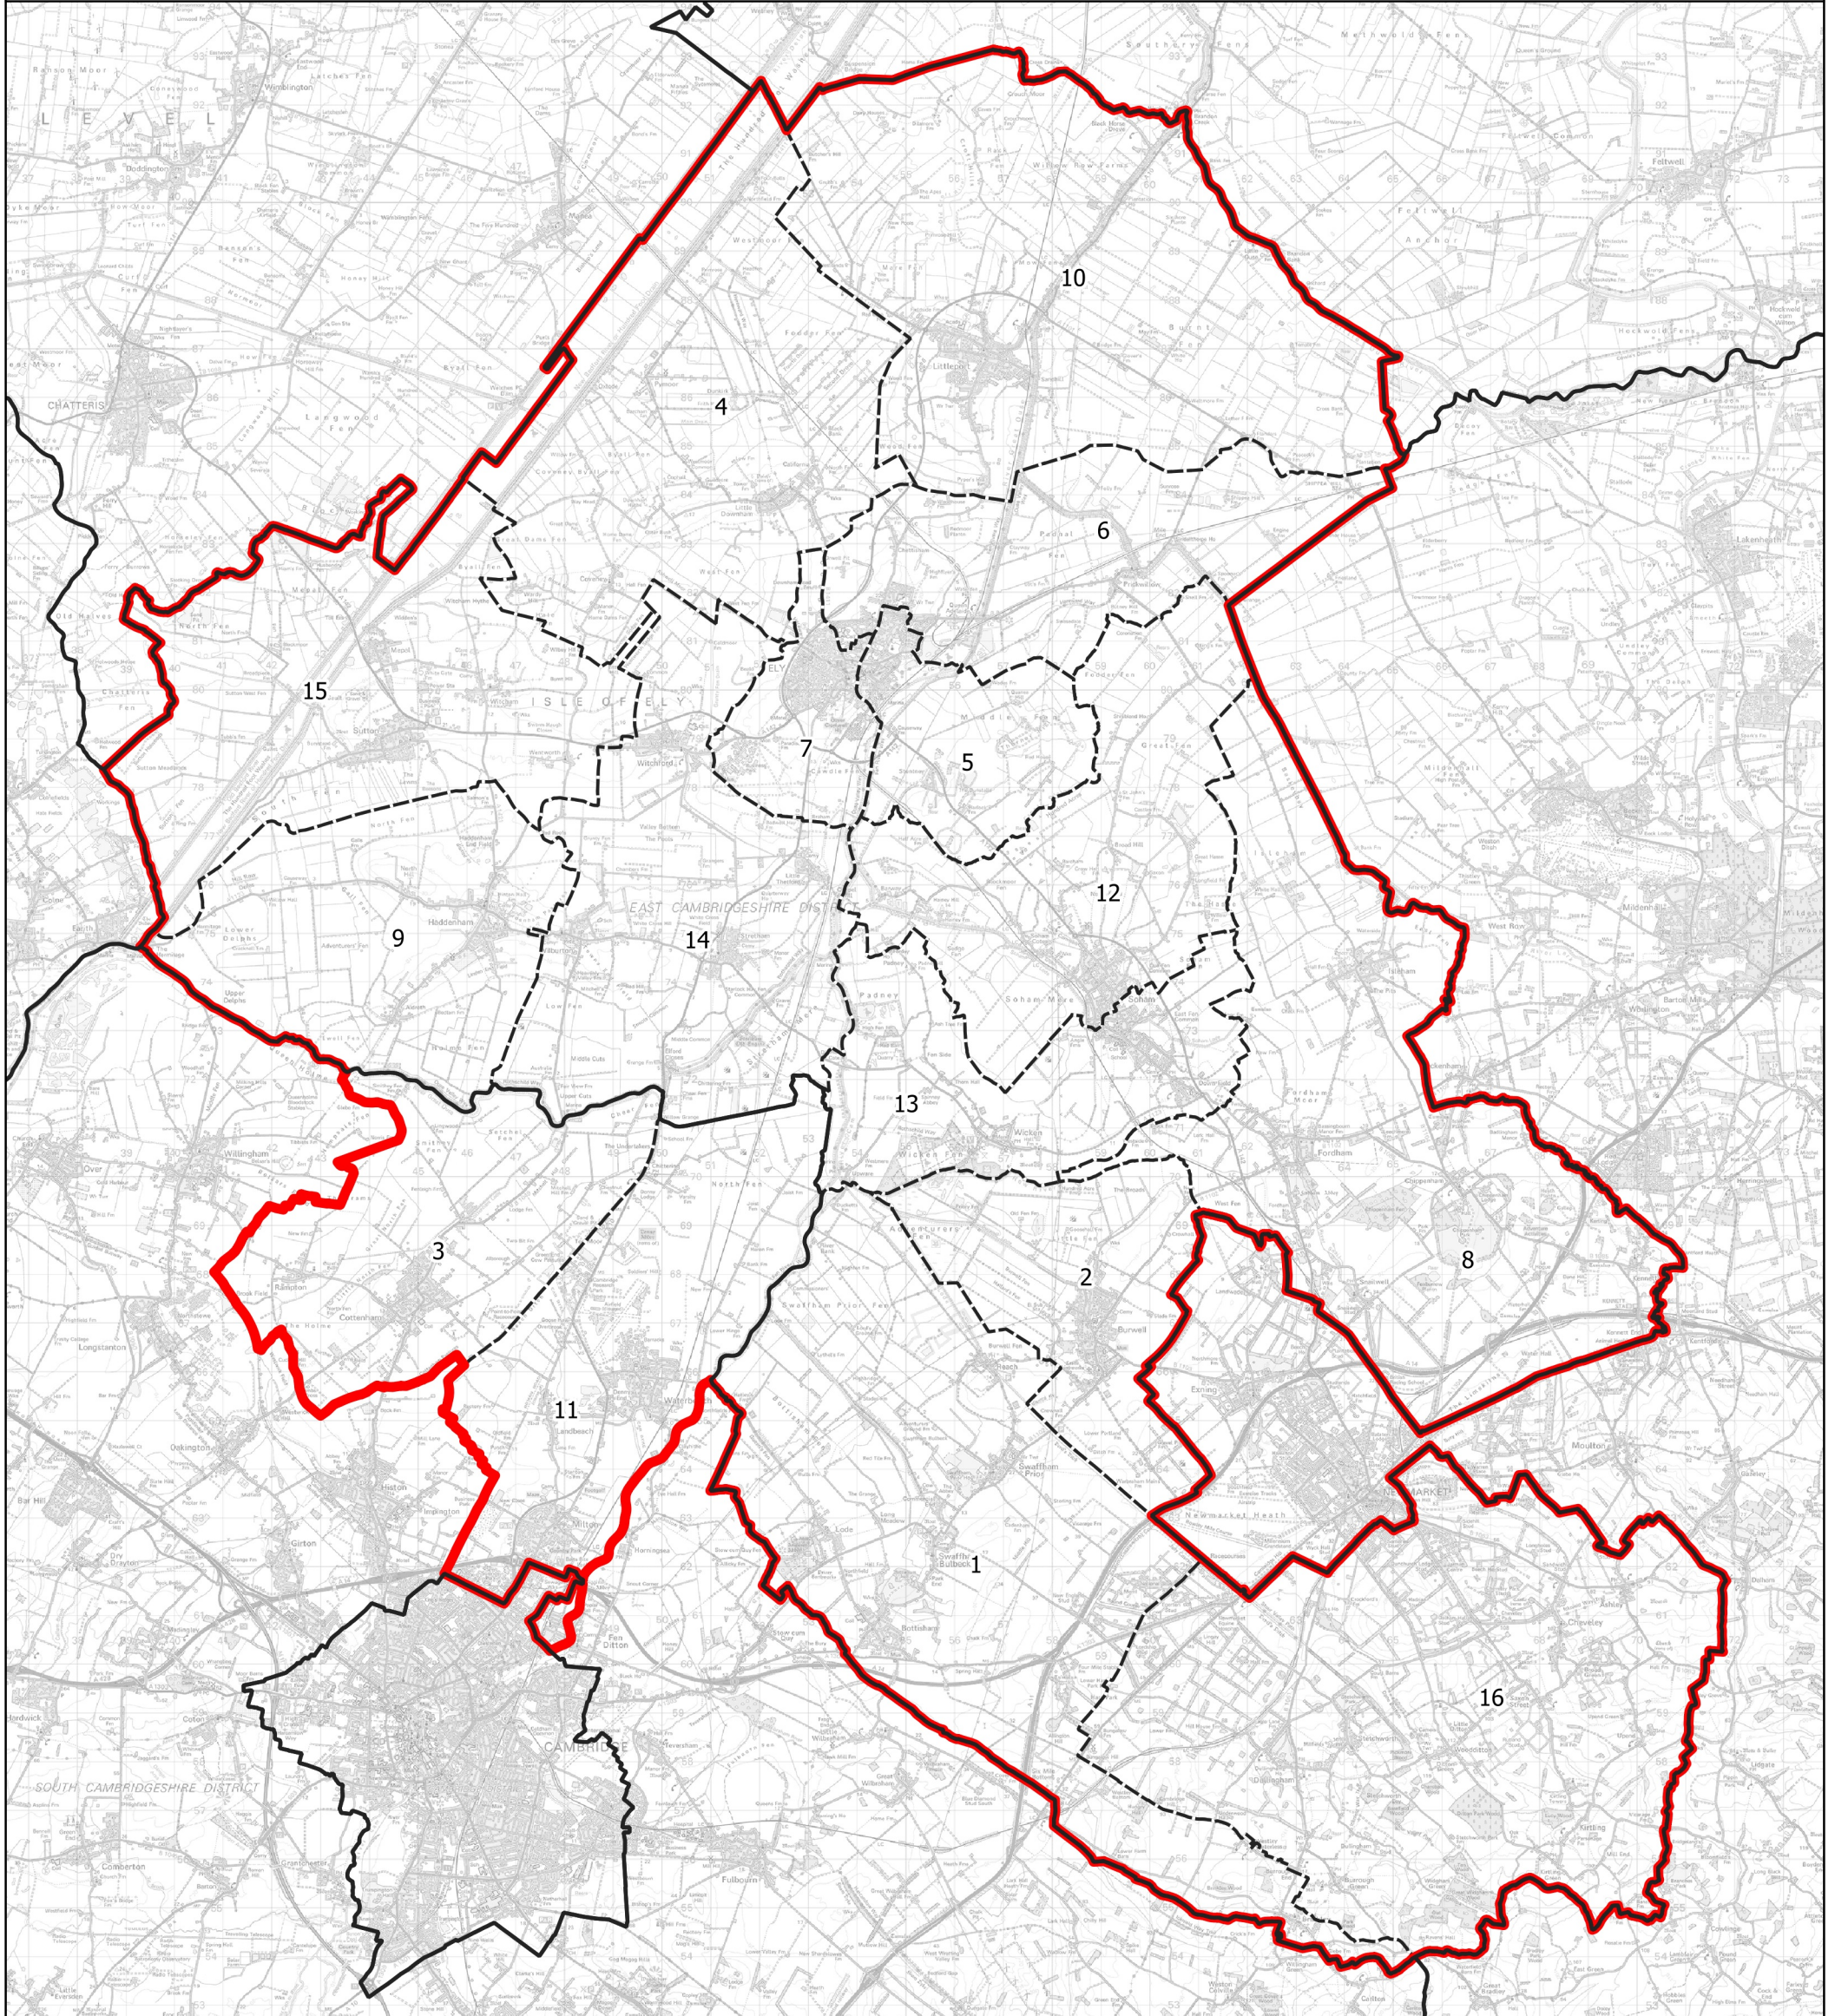

Boundary Commission for England - Initial Proposals for the Eastern Region

East Cambridgeshire County Constituency - Electorate 76,279

Wards:

- | | | |
|--------------------|------------------------|---------------|
| 1 Bottisham | 8 Fordham & Isleham | 15 Sutton |
| 2 Burwell | 9 Haddenham | 16 Woodditton |
| 3 Cottenham | 10 Littleport | |
| 4 Downham Villages | 11 Milton & Waterbeach | |
| 5 Ely East | 12 Soham North | |
| 6 Ely North | 13 Soham South | |
| 7 Ely West | 14 Stretham | |

- Constituency
- Local Authorities
- Wards

© Crown copyright and database rights 2021 OS 100018289. You are permitted to use this data solely to enable you to respond to, or interact with, the organisation that provided you with the data. You are not permitted to copy, sub-licence, distribute or sell any of this data to third parties in any form. Third party rights to enforce the terms of this licence shall be reserved to OS.

East Cambridgeshire County Constituency