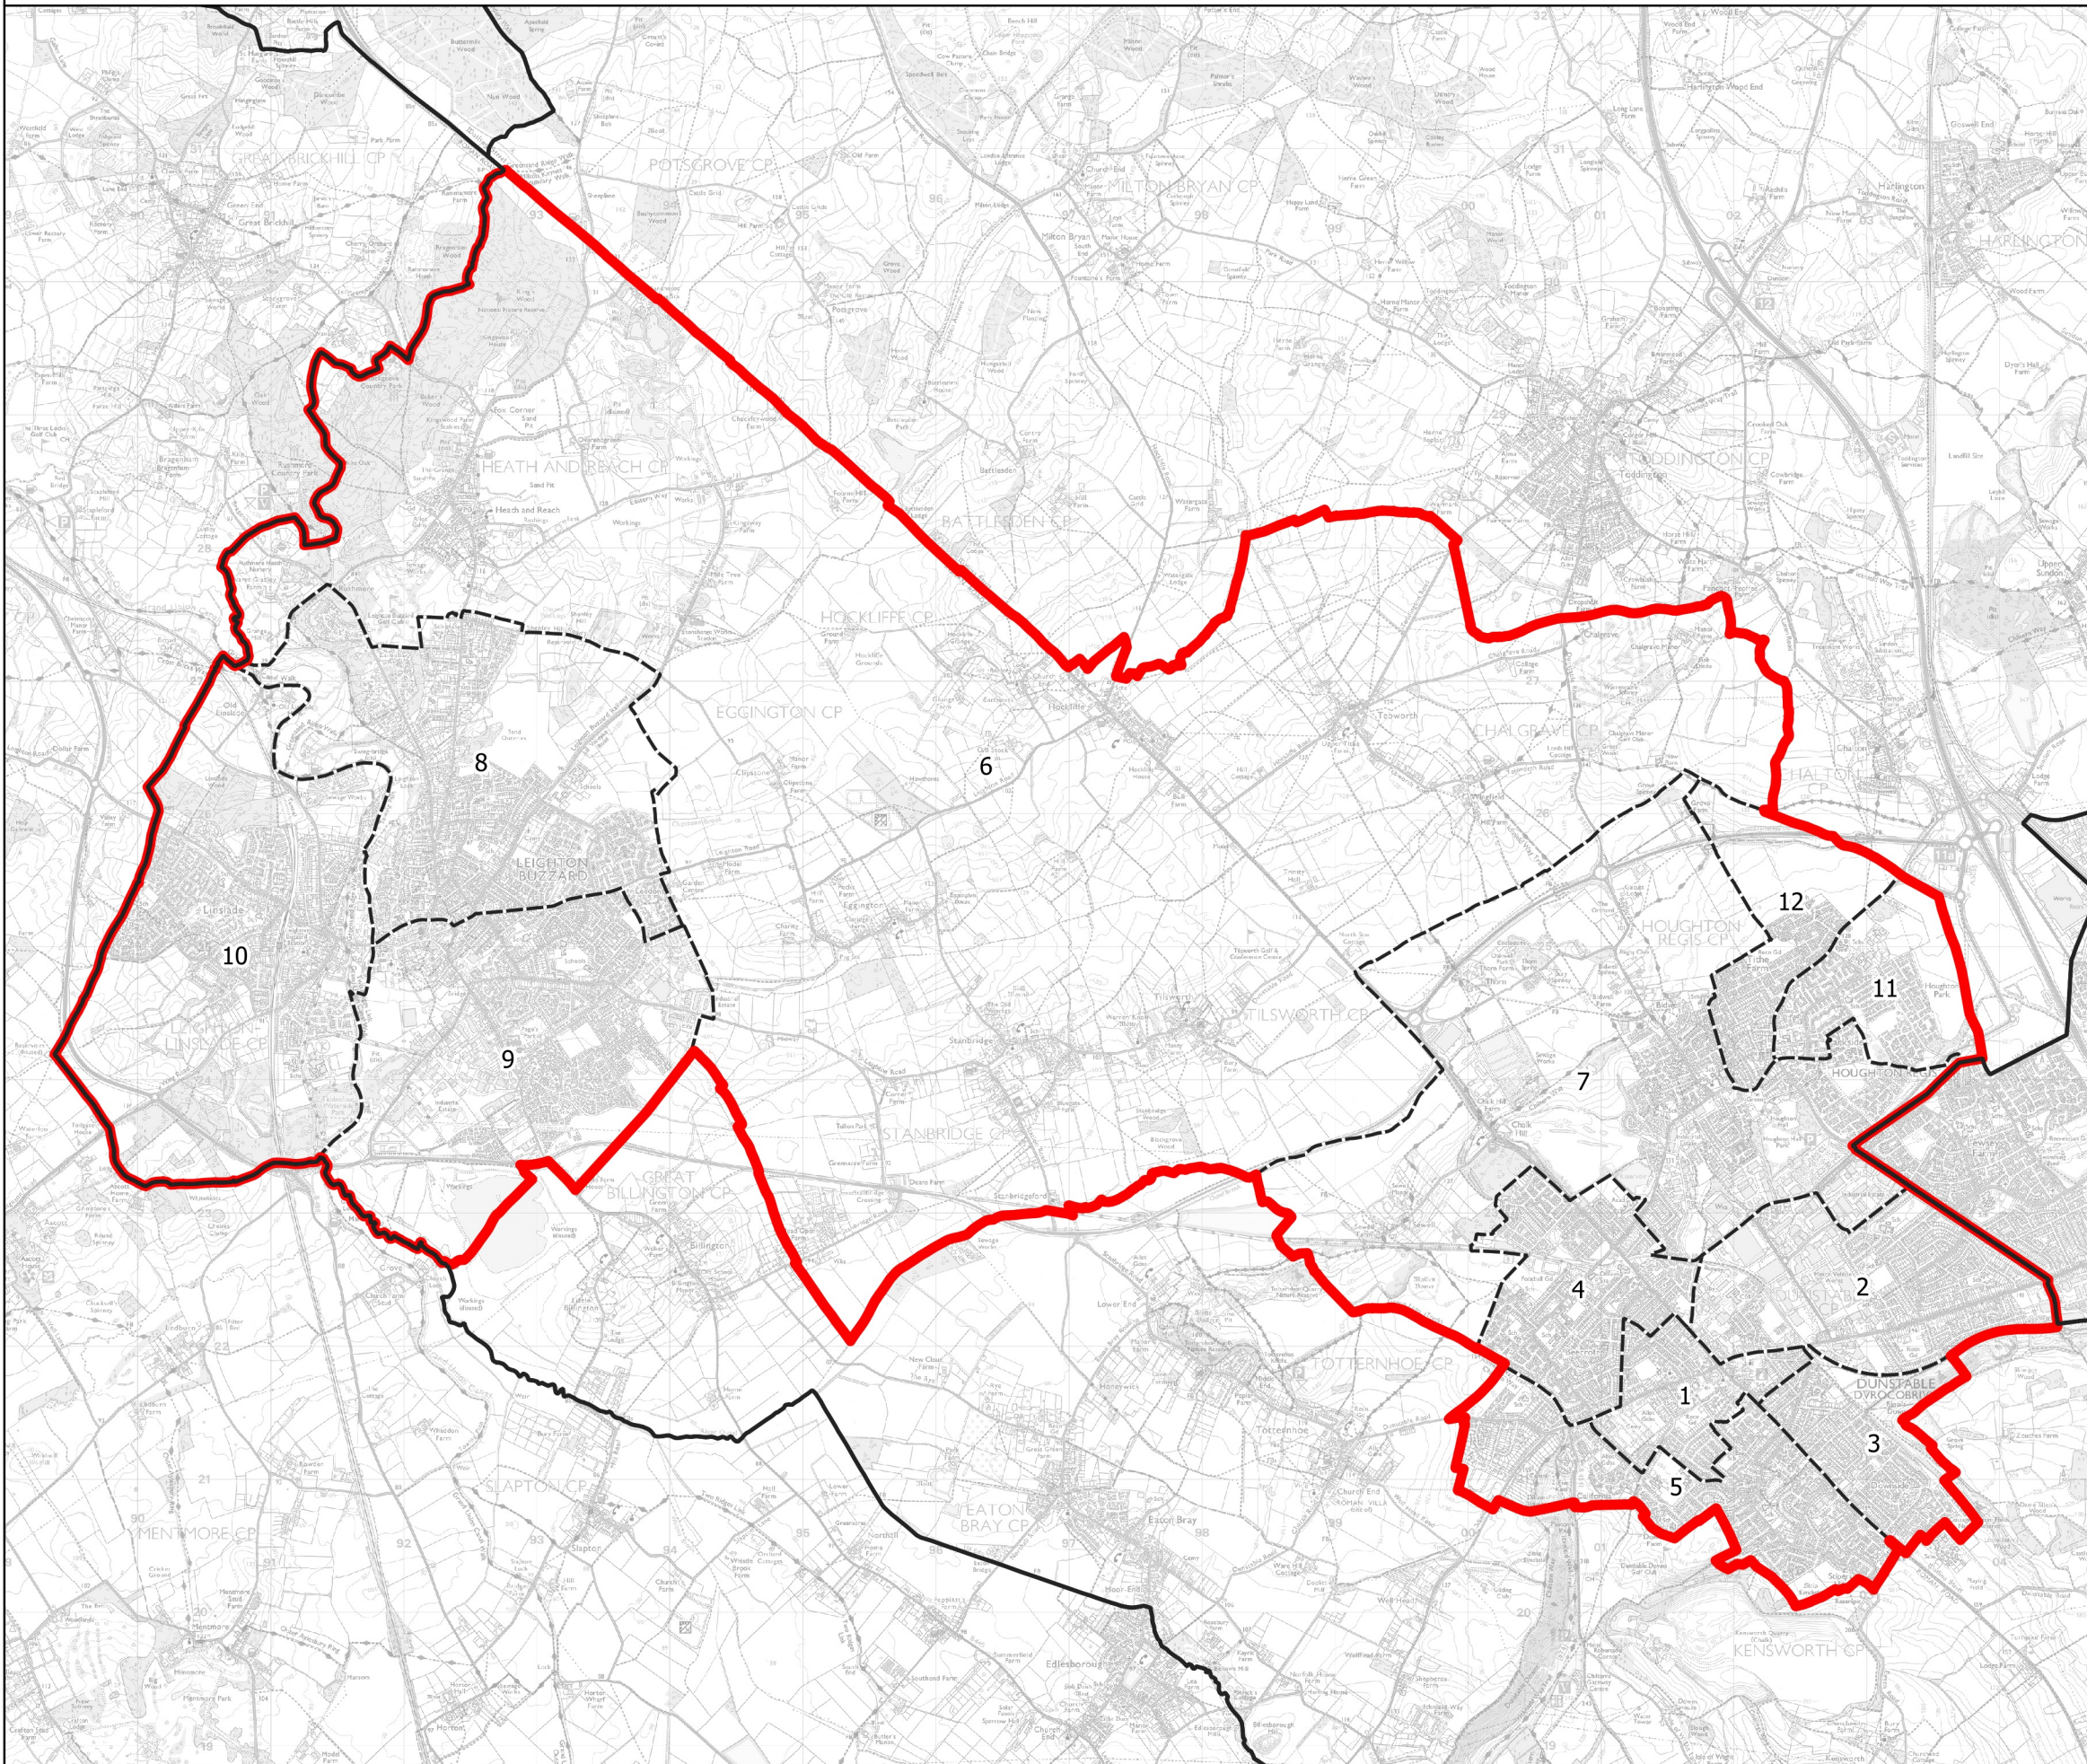

Boundary Commission for England - Initial Proposals for the Eastern Region

Dunstable and Leighton Buzzard County Constituency - Electorate 74,069

Wards:

- 1 Dunstable-Central
- 2 Dunstable-Icknield
- 3 Dunstable-Manshead
- 4 Dunstable-Northfields
- 5 Dunstable-Watling
- 6 Heath and Reach
- 7 Houghton Hall
- 8 Leighton Buzzard North
- 9 Leighton Buzzard South
- 10 Linslade
- 11 Parkside
- 12 Tithe Farm

-  Constituency
-  Local Authorities
-  Wards

0 0.7 1.4 km

© Crown copyright and database rights 2021 OS 100018289. You are permitted to use this data solely to enable you to respond to, or interact with, the organisation that provided you with the data. You are not permitted to copy, sub-license, distribute or sell any of this data to third parties in any form. Third party rights to enforce the terms of this licence shall be reserved to OS.

Dunstable and Leighton Buzzard County Constituency