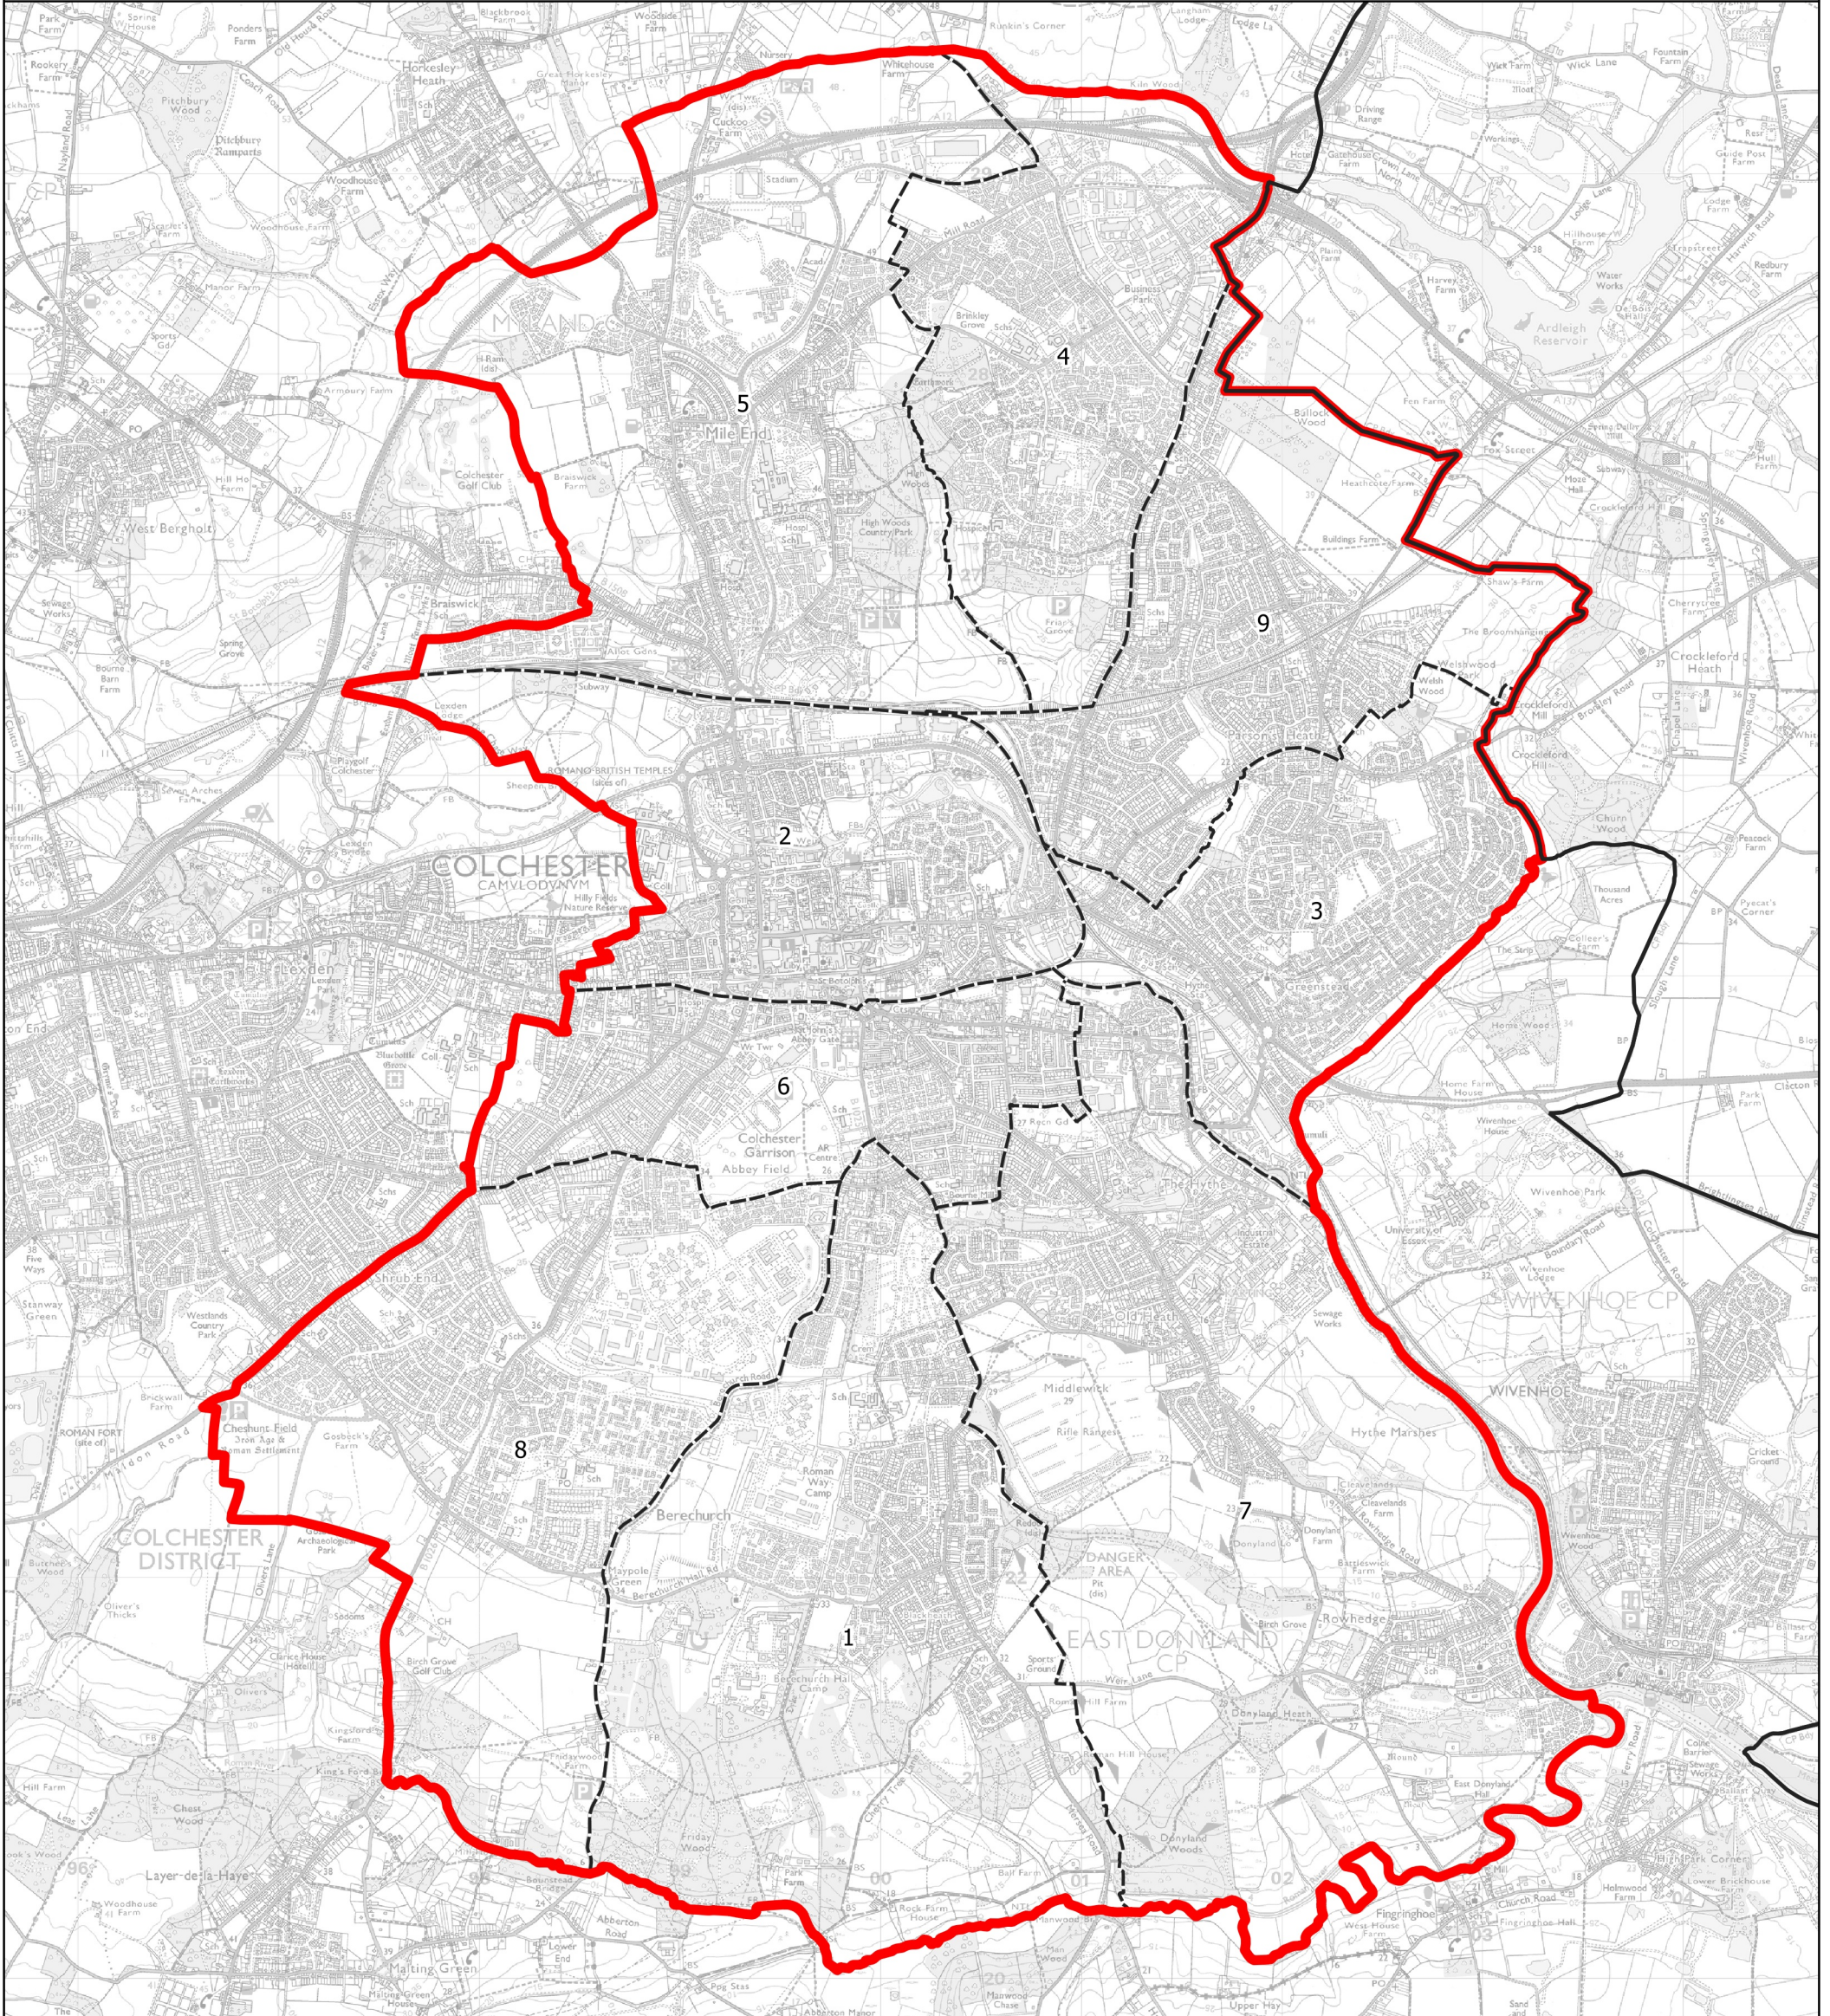

# Boundary Commission for England - Initial Proposals for the Eastern Region

Colchester Borough Constituency - Electorate 74,520

**Wards:**

- |                            |                           |
|----------------------------|---------------------------|
| 1 Berechurch               | 8 Shrub End               |
| 2 Castle                   | 9 St. Anne's & St. John's |
| 3 Greenstead               |                           |
| 4 Highwoods                |                           |
| 5 Mile End                 |                           |
| 6 New Town & Christ Church |                           |
| 7 Old Heath & The Hythe    |                           |