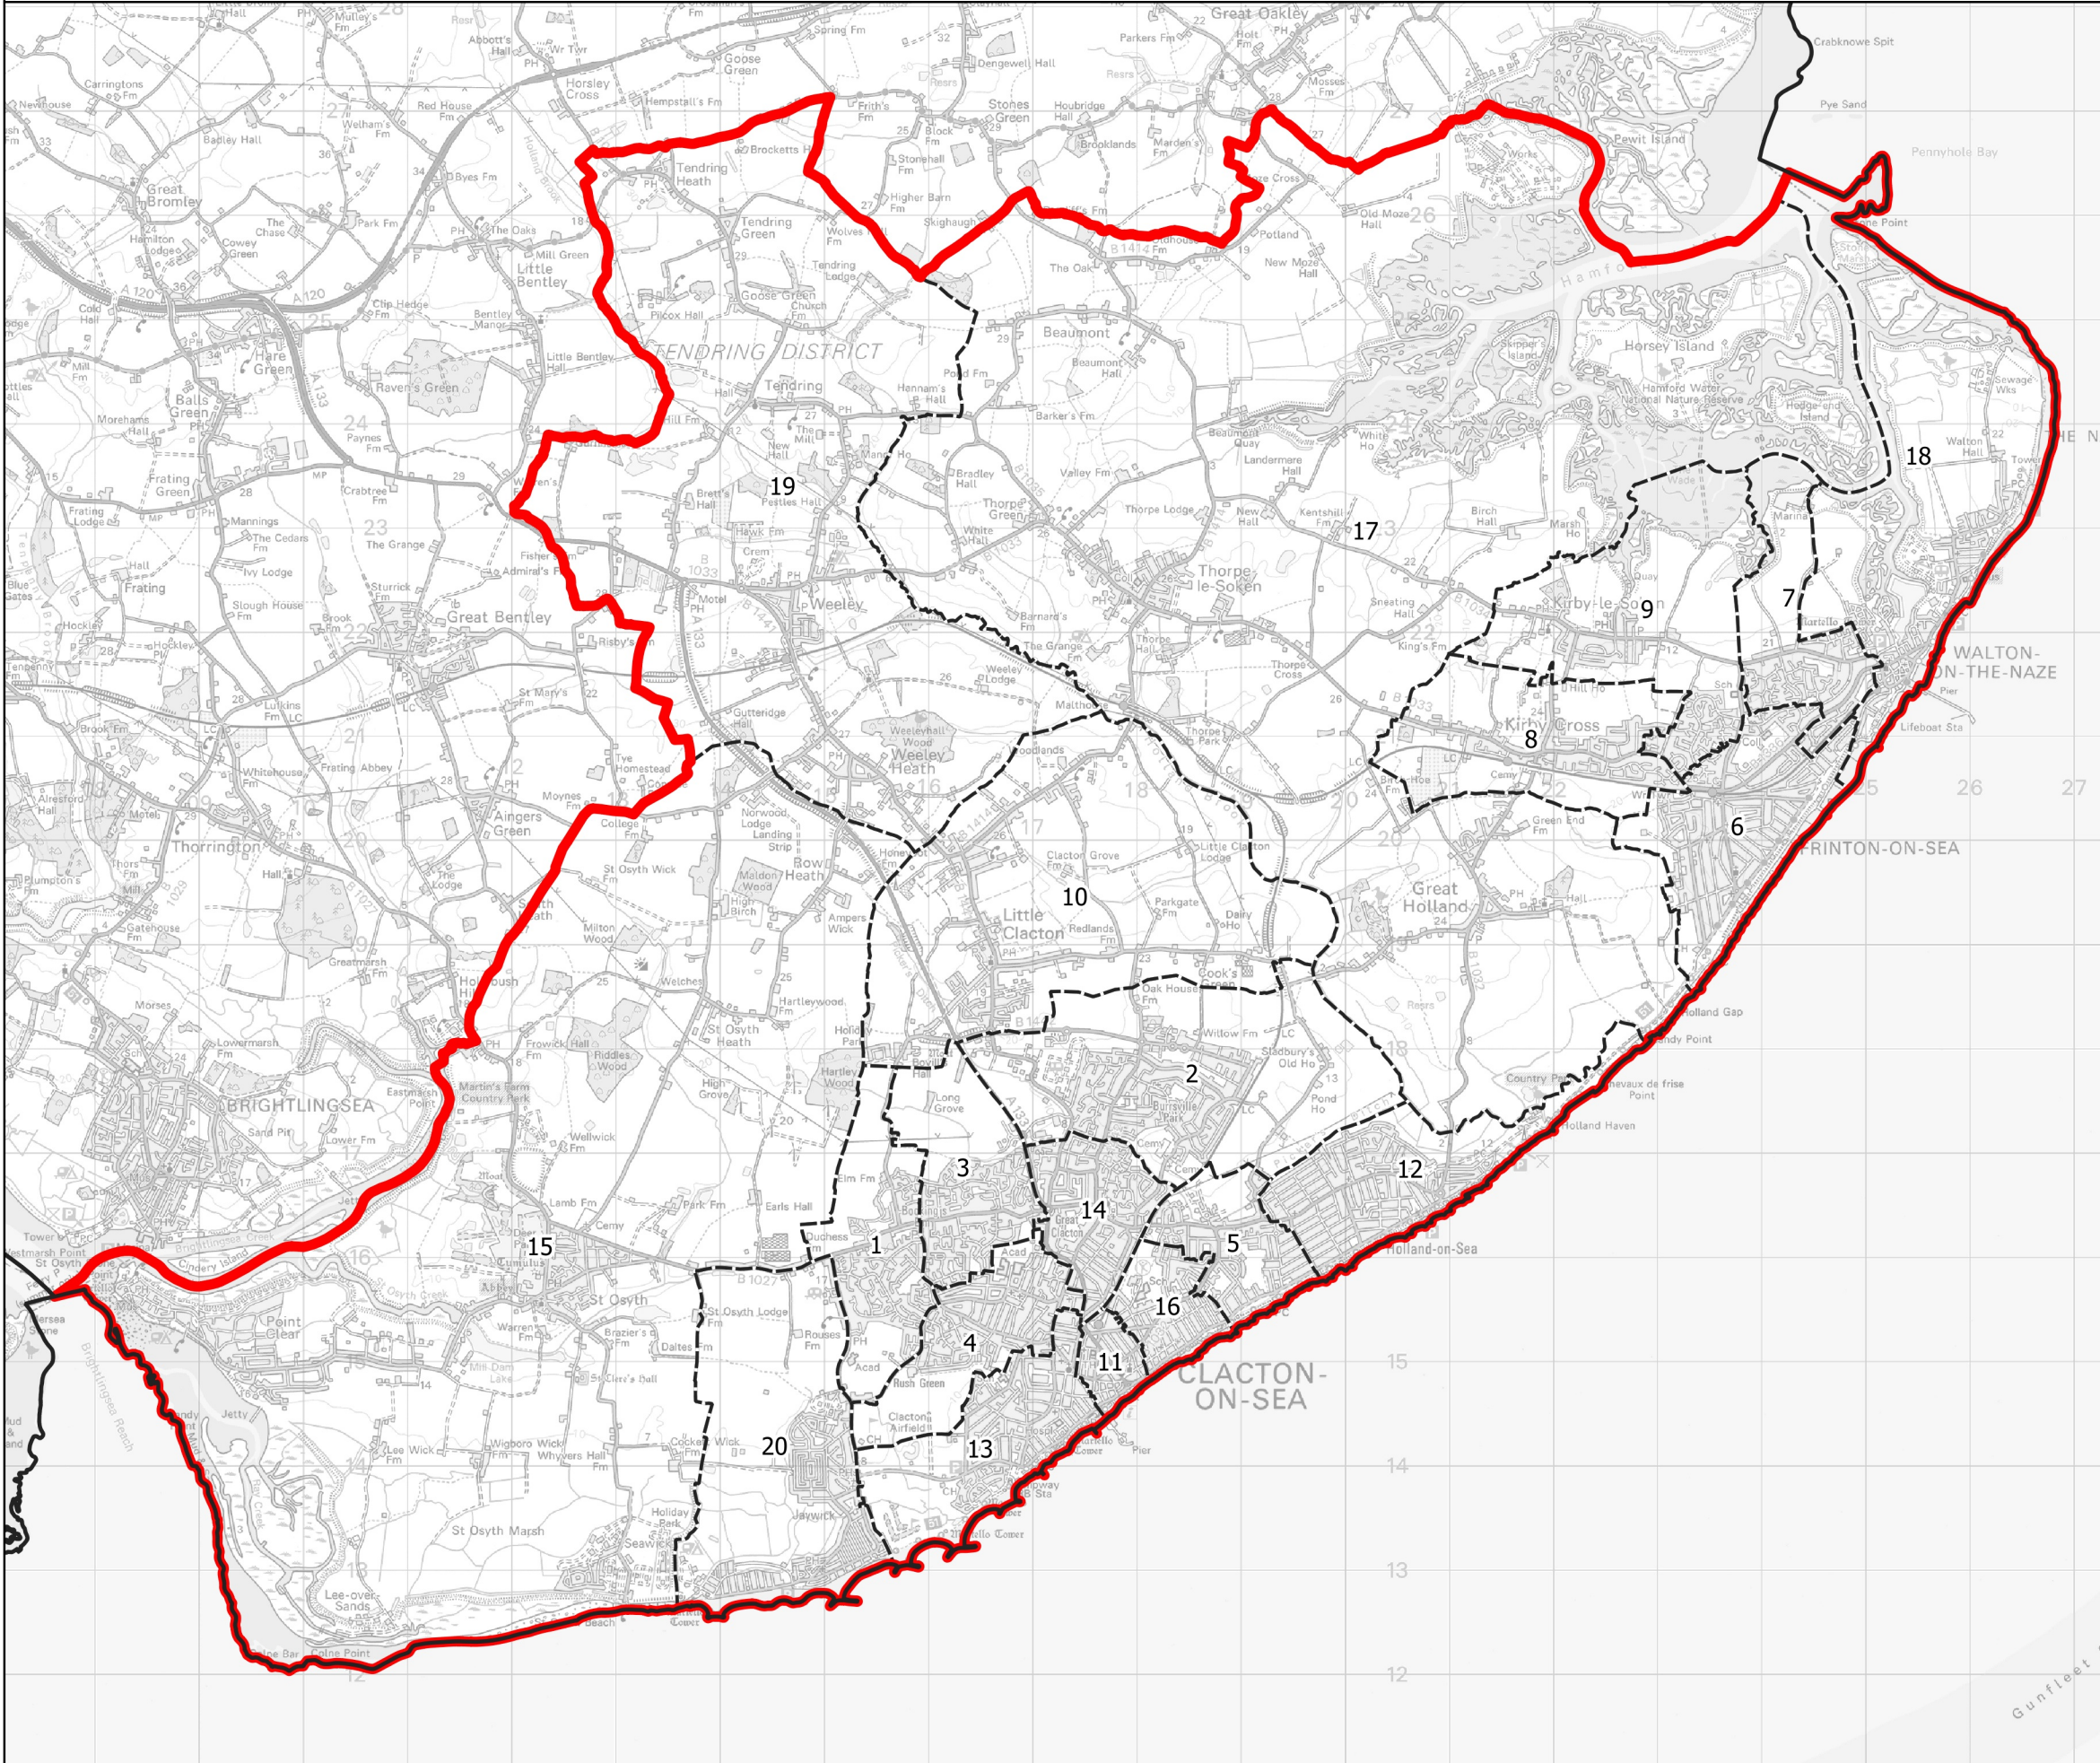

# Boundary Commission for England - Initial Proposals for the Eastern Region

## Clacton County Constituency - Electorate 70,942

- Wards:
- 1 Bluehouse
  - 2 Burrsville
  - 3 Cann Hall
  - 4 Coppins
  - 5 Eastcliff
  - 6 Frinton
  - 7 Homelands
  - 8 Kirby Cross
  - 9 Kirby-le-Soken & Hamford
  - 10 Little Clacton
  - 11 Pier
  - 12 St. Bartholomew's
  - 13 St. James
  - 14 St. John's
  - 15 St. Osyth
  - 16 St. Paul's
  - 17 Thorpe, Beaumont & Great Holland
  - 18 Walton
  - 19 Weeley & Tendring
  - 20 West Clacton & Jaywick Sands

- Constituency
- Local Authorities
- Wards

0 0.9 1.8 km

© Crown copyright and database rights 2021 OS 100018289. You are permitted to use this data solely to enable you to respond to, or interact with, the organisation that provided you with the data. You are not permitted to copy, sub-license, distribute or sell any of this data to third parties in any form. Third party rights to enforce the terms of this licence shall be reserved to OS.

Clacton County Constituency