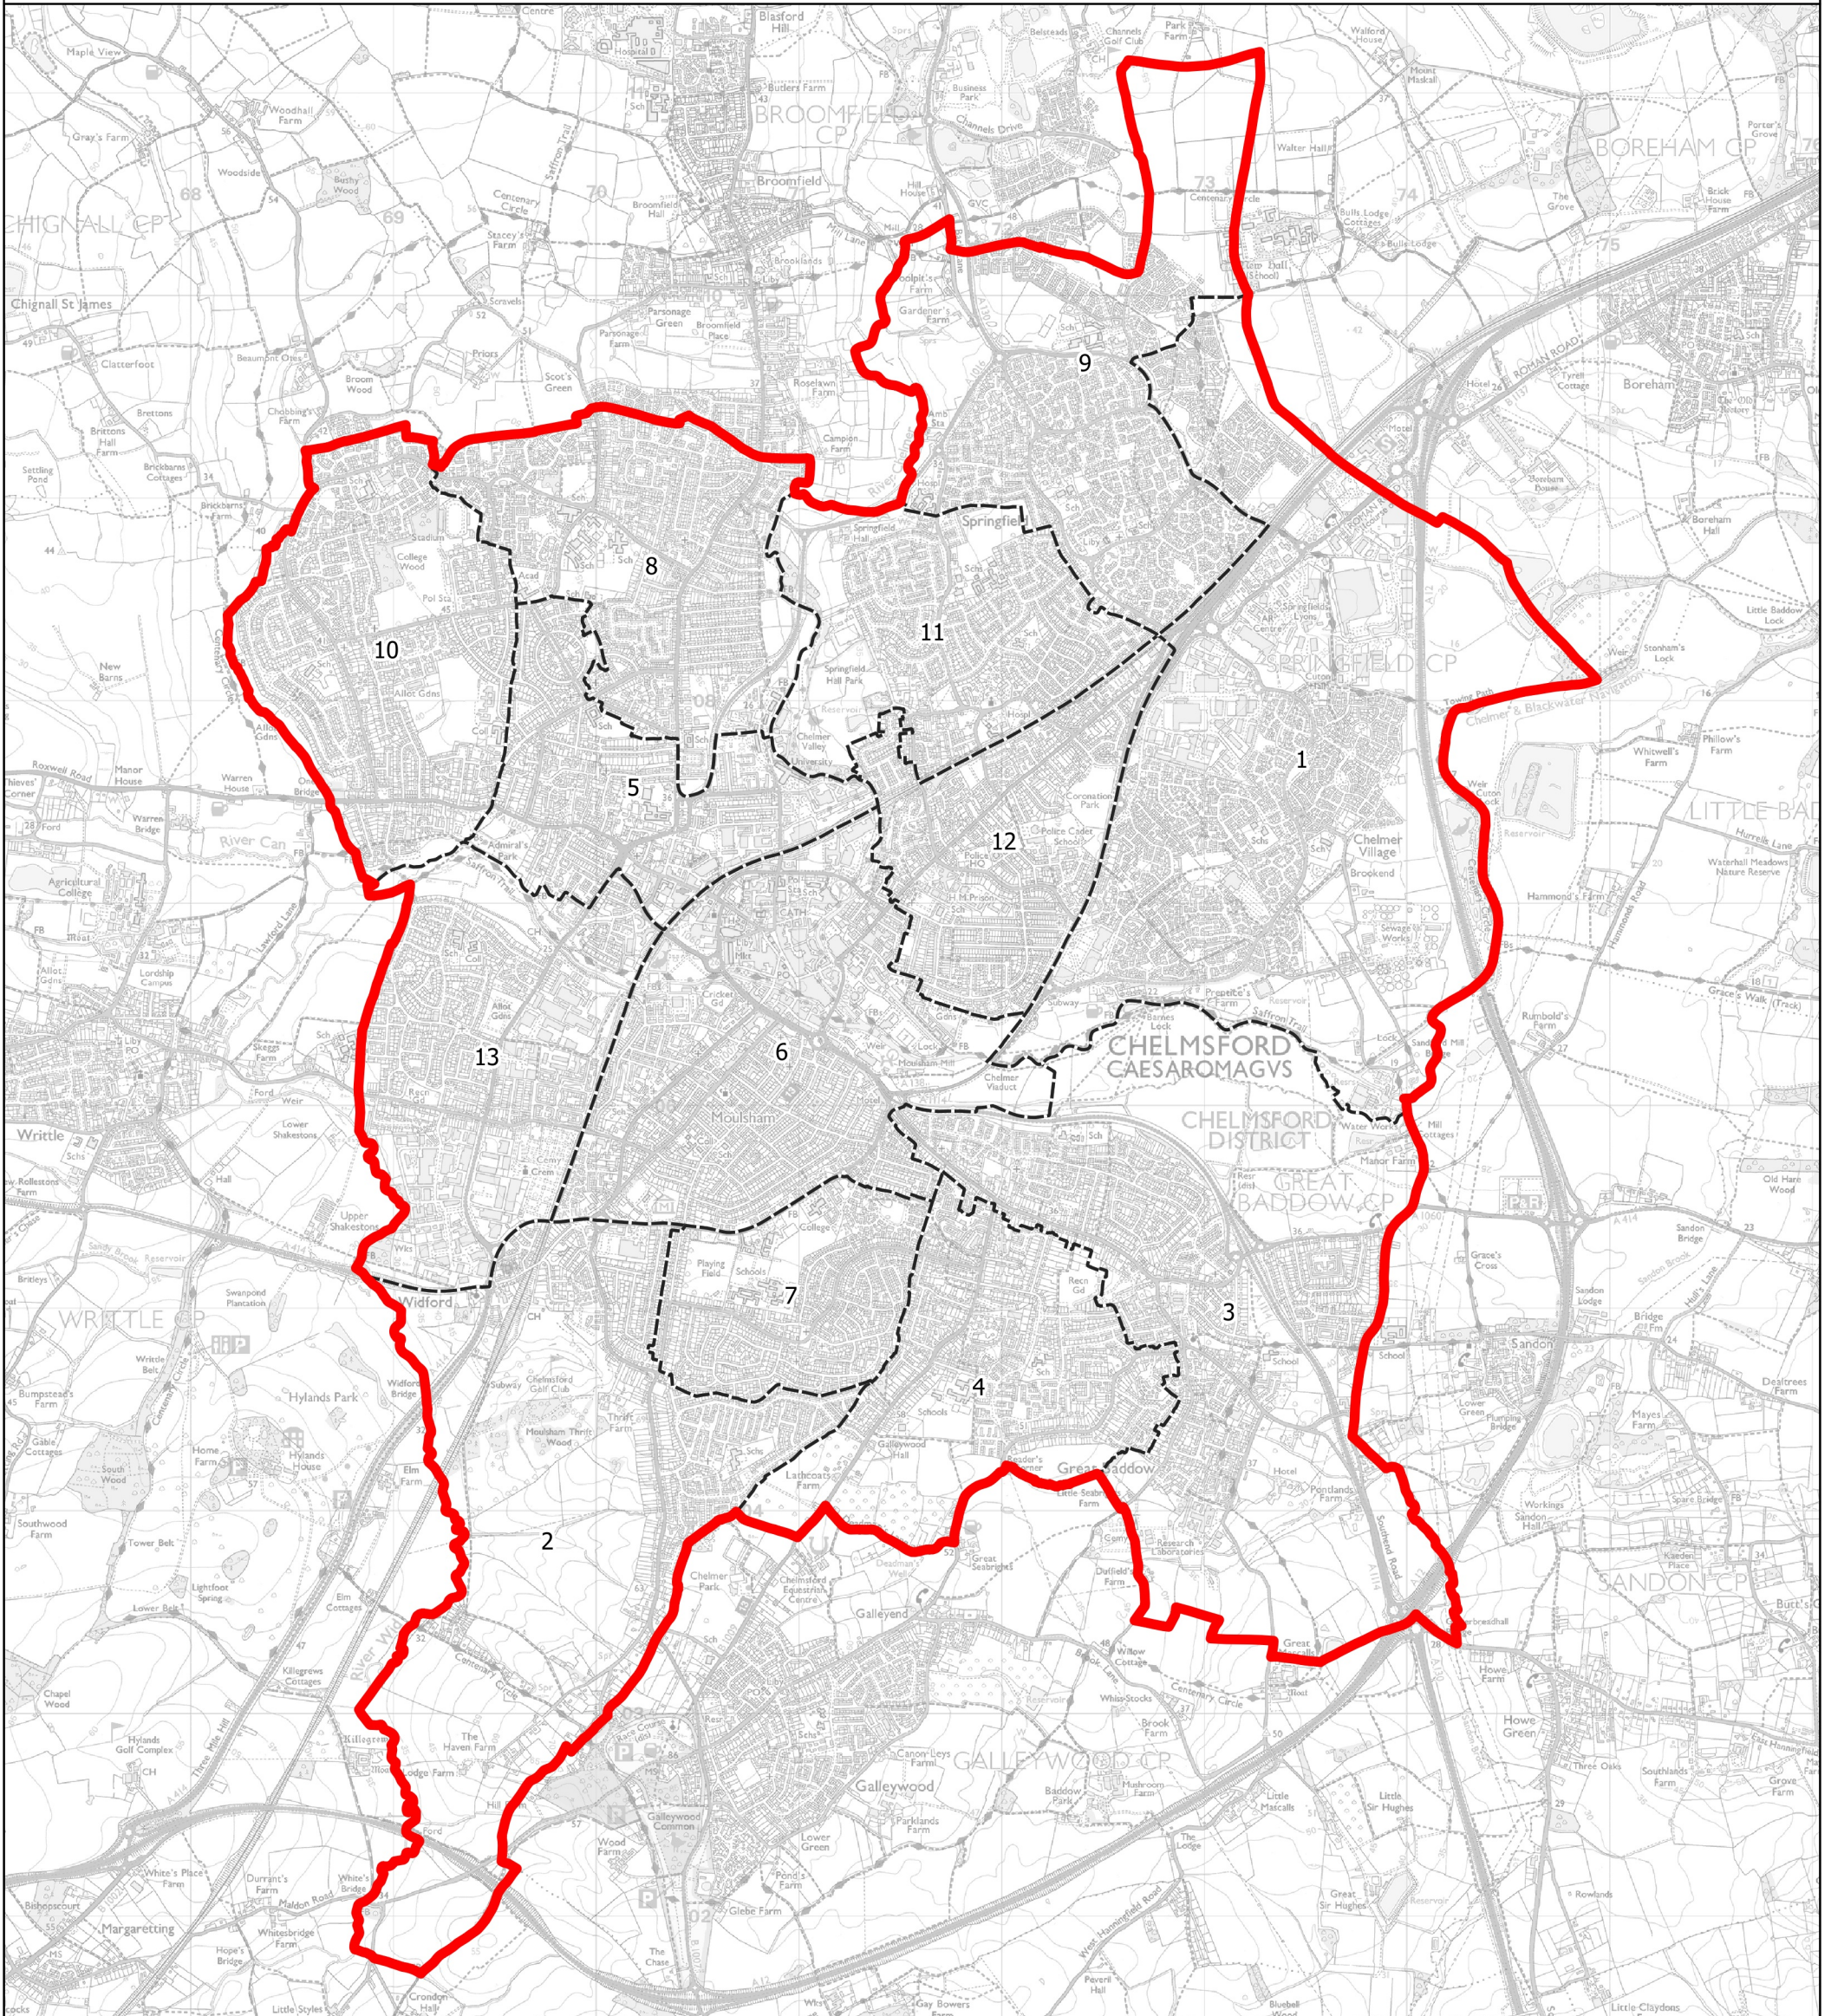

# Boundary Commission for England - Initial Proposals for the Eastern Region

### Wards:

- |                                     |                     |
|-------------------------------------|---------------------|
| 1 Chelmer Village and Beaulieu Park | 7 Moulsham Lodge    |
| 2 Goat Hall                         | 8 Patching Hall     |
| 3 Great Baddow East                 | 9 Springfield North |
| 4 Great Baddow West                 | 10 St. Andrews      |
| 5 Marconi                           | 11 The Lawns        |
| 6 Moulsham and Central              | 12 Trinity          |
|                                     | 13 Waterhouse Farm  |